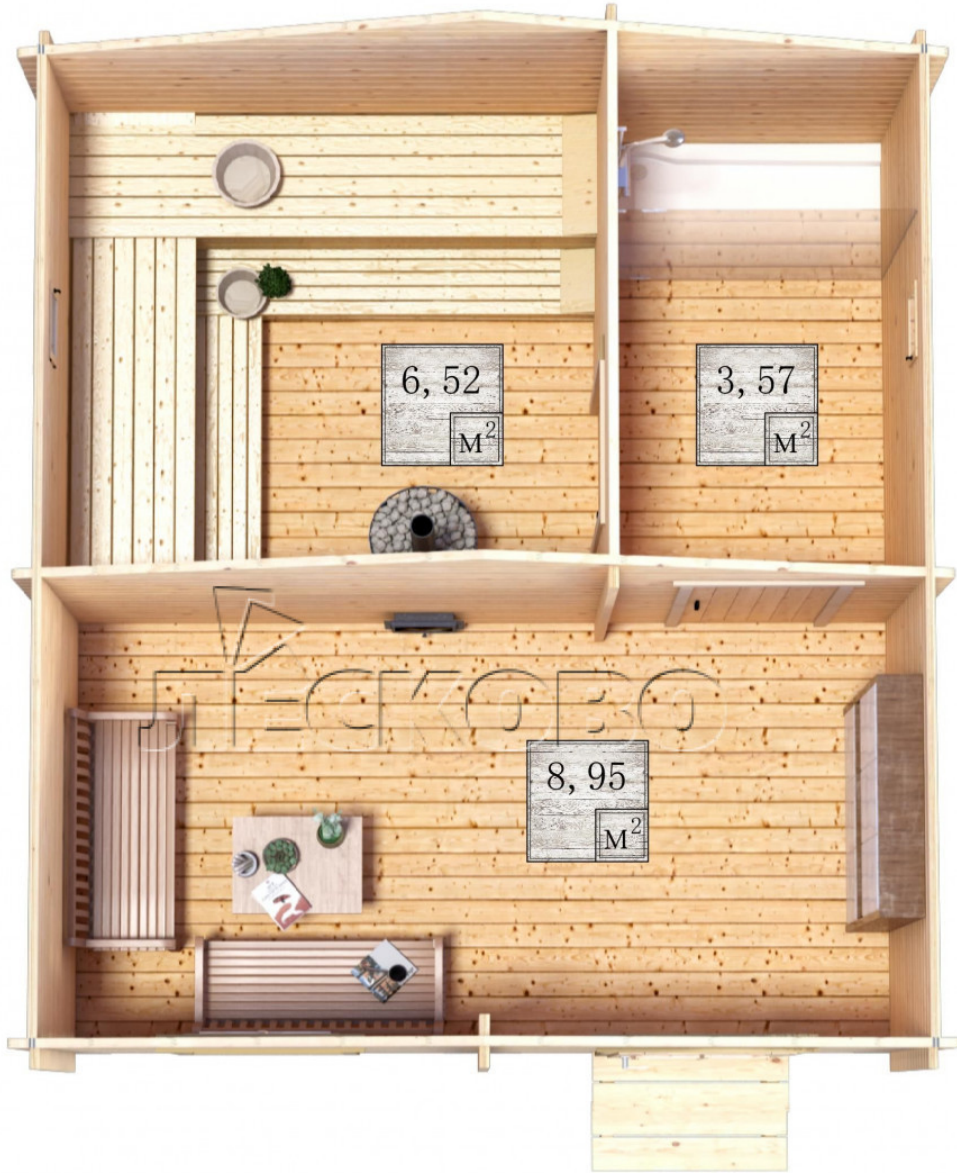

## Outdoor sauna "BL" series 4.5×5

Project Dimensions

4.5 × 5 / 19.8 m<sup>2</sup>

Full house set

**3,963 €**

### Timber

45 MM

65 MM  
+ 923 €

# Разрез

## House Kit

- Wall kit: 44 × 145 mm mini-chamber drying chamber with bowls for the project. The material of the tree is spruce, pine (GOST 8486). Humidity 12-14%. The height of the walls is 2.16 m.;
- Logs, lower harness: board 45 × 145 mm chamber drying 10-12%;
- Floors: floorboard 35 mm., Chamber drying;
- Ceiling: imitation of a bar 20 × 135 mm, Chamber drying;
- Wooden windows, glass 4 mm, Single. Treatment with a colorless antiseptic. Hardware;