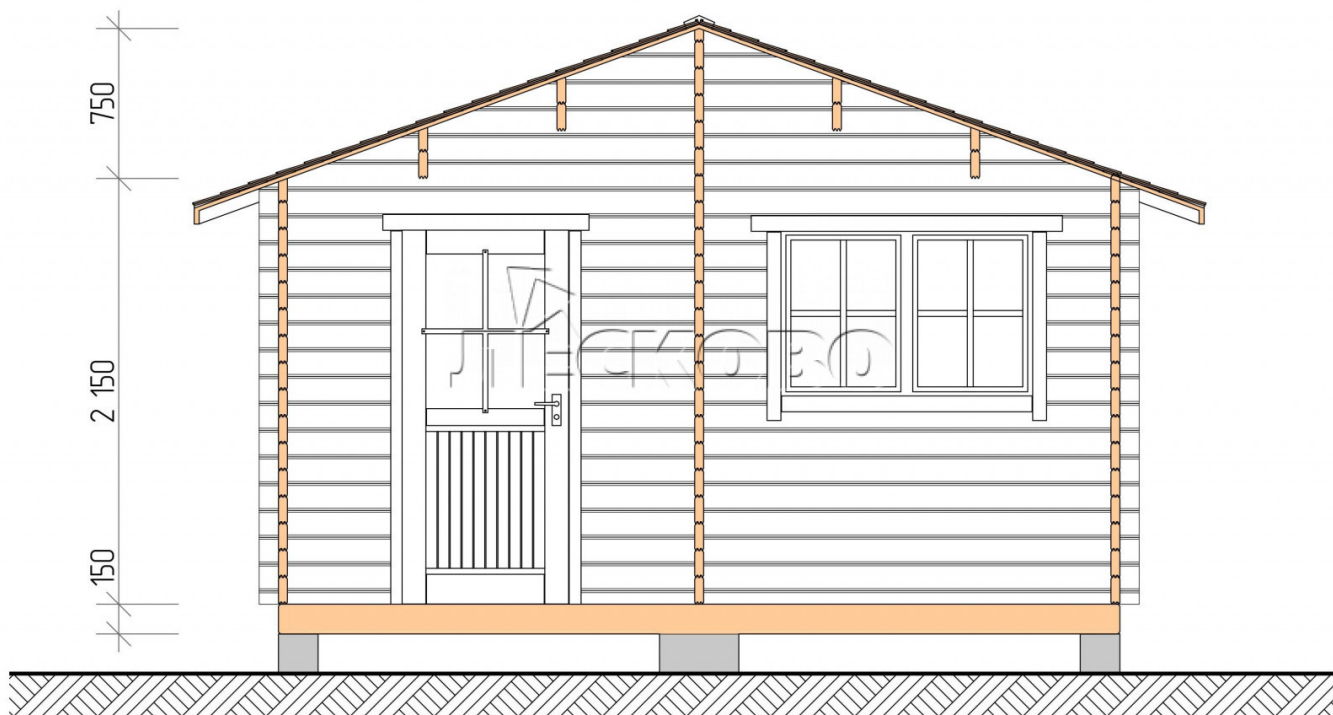

## Outdoor sauna "BL" series 4.5×5

Project Dimensions

4.5 × 5 / 19.8 m<sup>2</sup>

Full house set

**3,963 €**

# Разрез