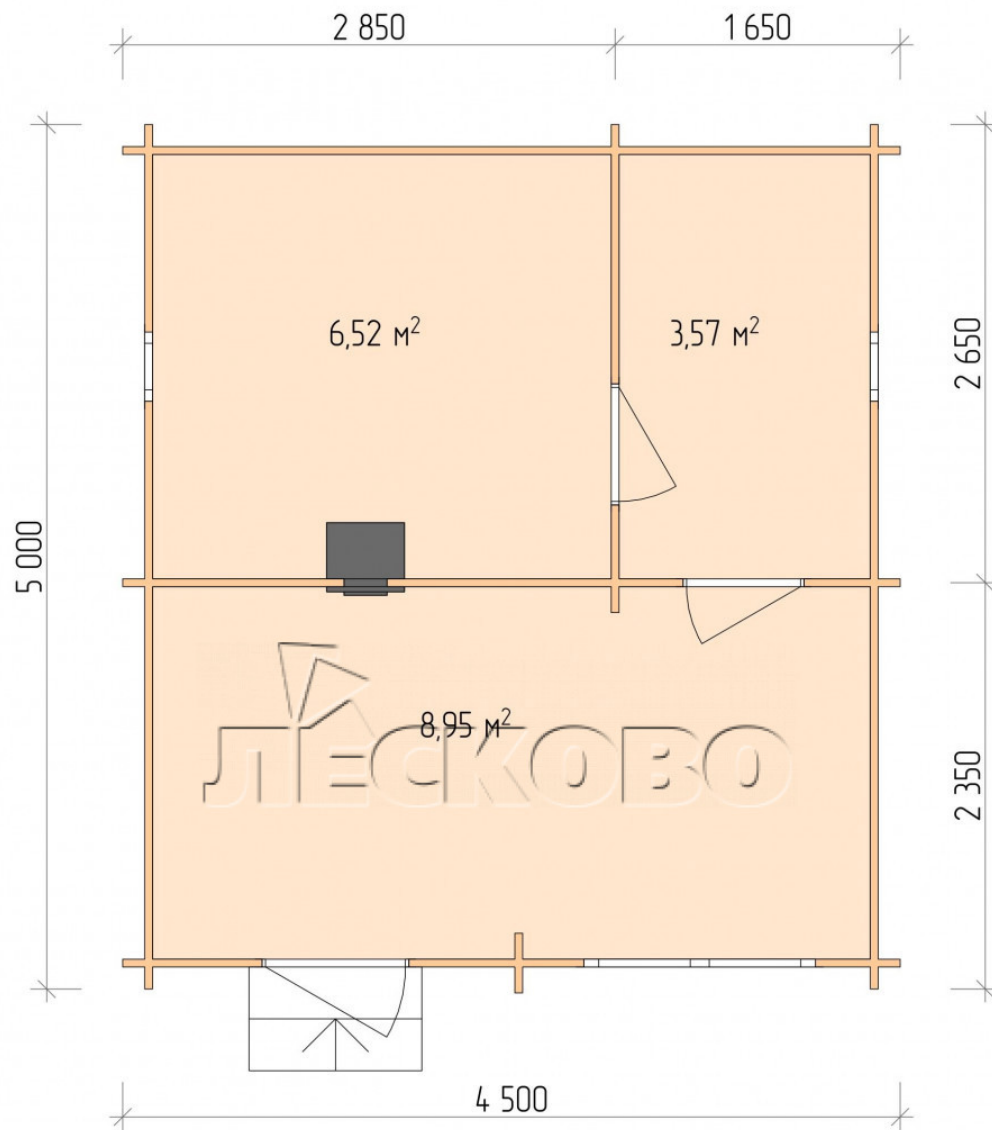

## Outdoor sauna "BL" series 4.5×5

Project Dimensions

4.5 × 5 / 19.8 m<sup>2</sup>

Full house set

**3,963 €**

# Разрез

## House Kit

- Wall kit: 44 × 145 mm mini-chamber drying chamber with bowls for the project. The material of the tree is spruce, pine (GOST 8486). Humidity 12-14%. The height of the walls is 2.16 m.;
- Logs, lower harness: board 45 × 145 mm chamber drying 10-12%;
- Floors: floorboard 35 mm., Chamber drying;
- Ceiling: imitation of a bar 20 × 135 mm, Chamber drying;
- Wooden windows, glass 4 mm, Single. Treatment with a colorless antiseptic. Hardware;

0.40×0.38 м.2 шт.

1.34×0.91 м.1 шт.

- Wooden doors;

0.84×1.885 м.  
bath.2 шт.

0.84×1.885 м.  
glass.1 шт.

7. Platbands: dry planed board 20 × 100 mm;

8. Roof: shingles;

9. Skirting board 35 mm.