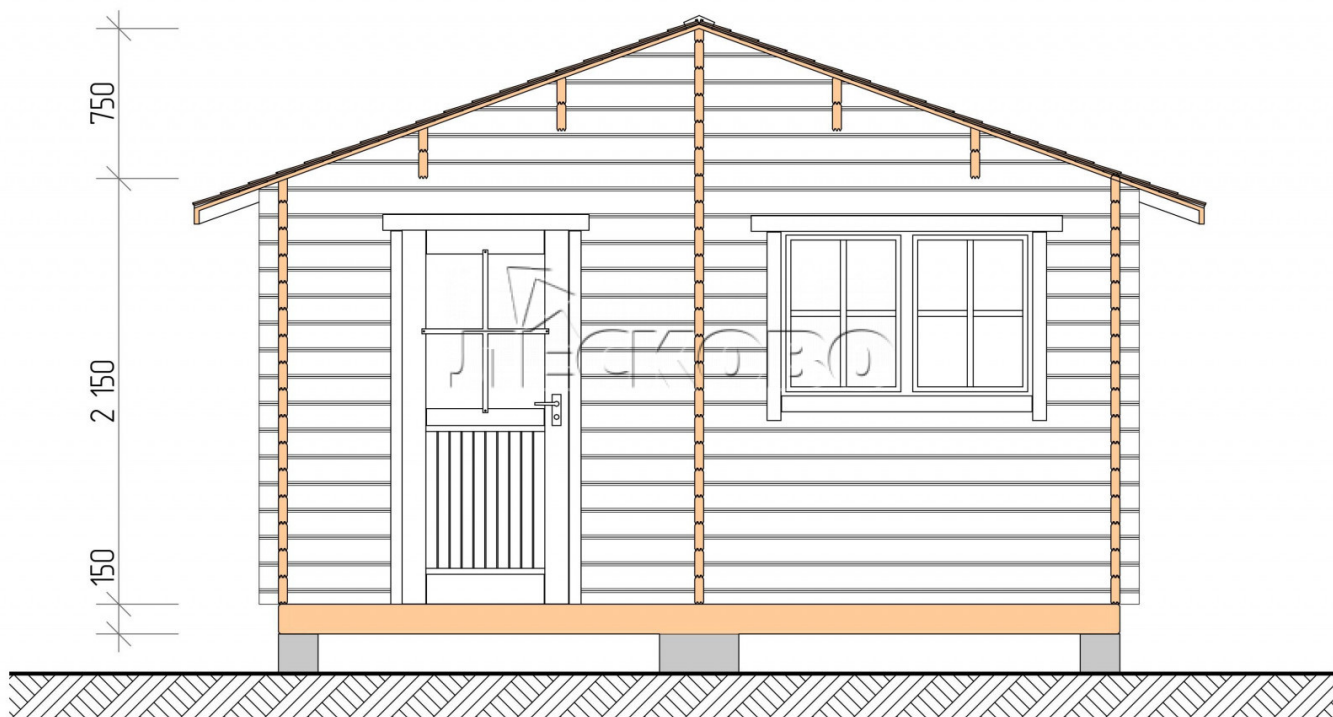

Outdoor sauna "BL" series 4.5×6

Project Dimensions

4.5 × 6 / 24 m²

Full house set

4,525 €

Timber

45 MM

65 MM
+ 1,039 €

Project planning

Разрез

House Kit

- Wall kit: 44 × 145 mm mini-chamber drying chamber with bowls for the project. The material of the tree is spruce, pine (GOST 8486). Humidity 12-14%. The height of the walls is 2.16 m.;
- Logs, lower harness: board 45 × 145 mm chamber drying 10-12%;
- Floors: floorboard 35 mm., Chamber drying;
- Ceiling: imitation of a bar 20 × 135 mm, Chamber drying;
- Wooden windows, glass 4 mm, Single. Treatment with a colorless antiseptic. Hardware;