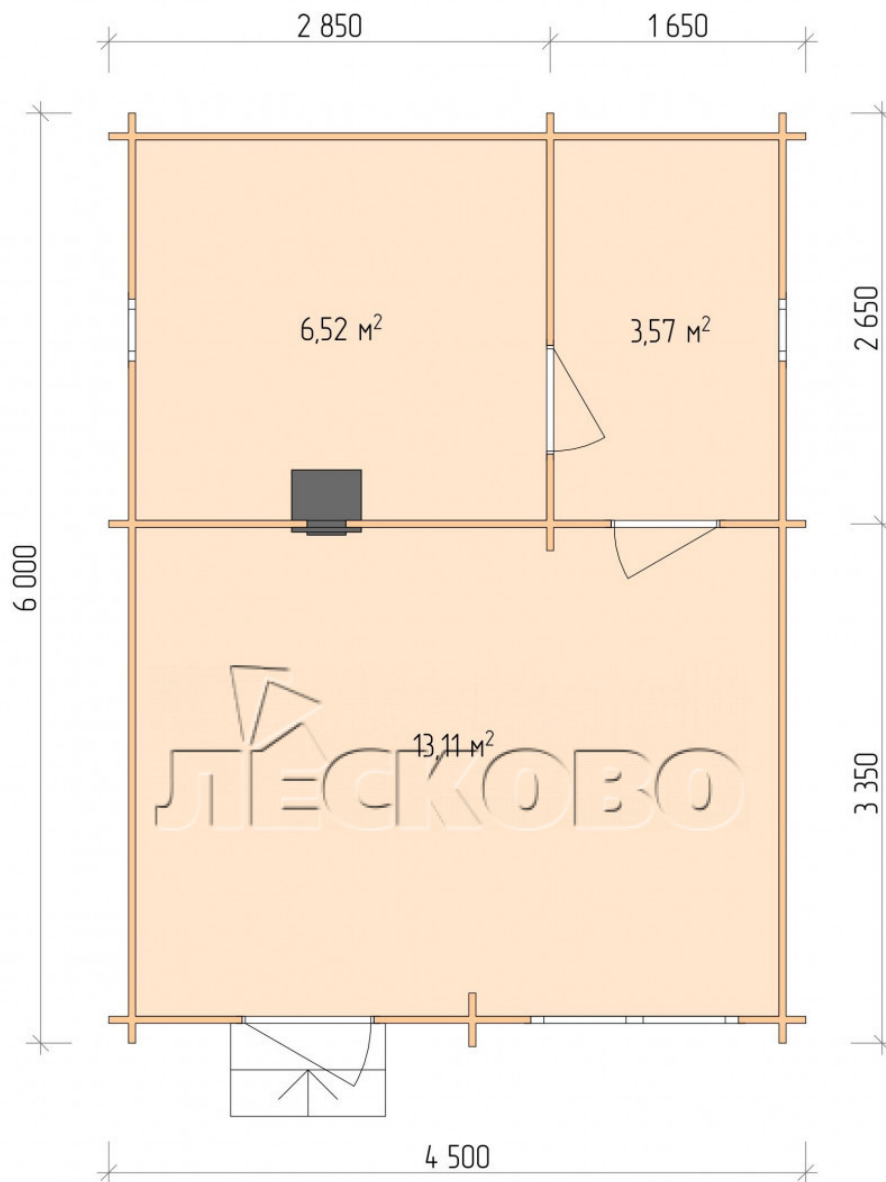

Outdoor sauna "BL" series 4.5×6

Project Dimensions

4.5 × 6 / 24 m²

Full house set

4,525 €

Timber

45 MM

65 MM
+ 1,039 €

Project planning

Разрез

House Kit

- Wall kit: 44 × 145 mm mini-chamber drying chamber with bowls for the project. The material of the tree is spruce, pine (GOST 8486). Humidity 12-14%. The height of the walls is 2.16 m.;
- Logs, lower harness: board 45 × 145 mm chamber drying 10-12%;
- Floors: floorboard 35 mm., Chamber drying;
- Ceiling: imitation of a bar 20 × 135 mm, Chamber drying;
- Wooden windows, glass 4 mm, Single. Treatment with a colorless antiseptic. Hardware;

0.40×0.38 м.2 шт. 1.34×0.91 м.1 шт.

- Wooden doors;

0.84×1.885 м.
bath.2 шт.

0.84×1.885 м.
glass.1 шт.

7. Platbands: dry planed board 20 × 100 mm;

8. Roof: shingles;

9. Skirting board 35 mm.

+7 (927) 738-08-11