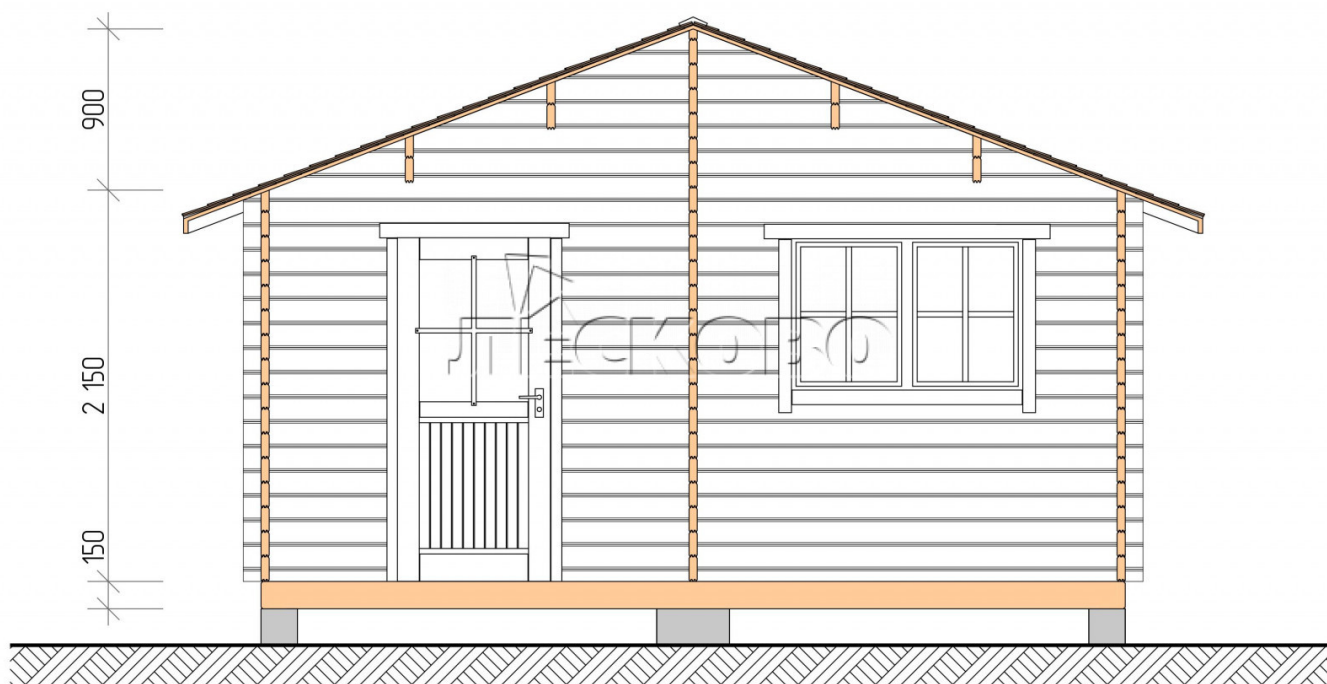

## Outdoor sauna "BL" series 5×5.5

Project Dimensions

5 × 5.5 / 24.5 m<sup>2</sup>

Full house set

**4,529 €**

# Разрез