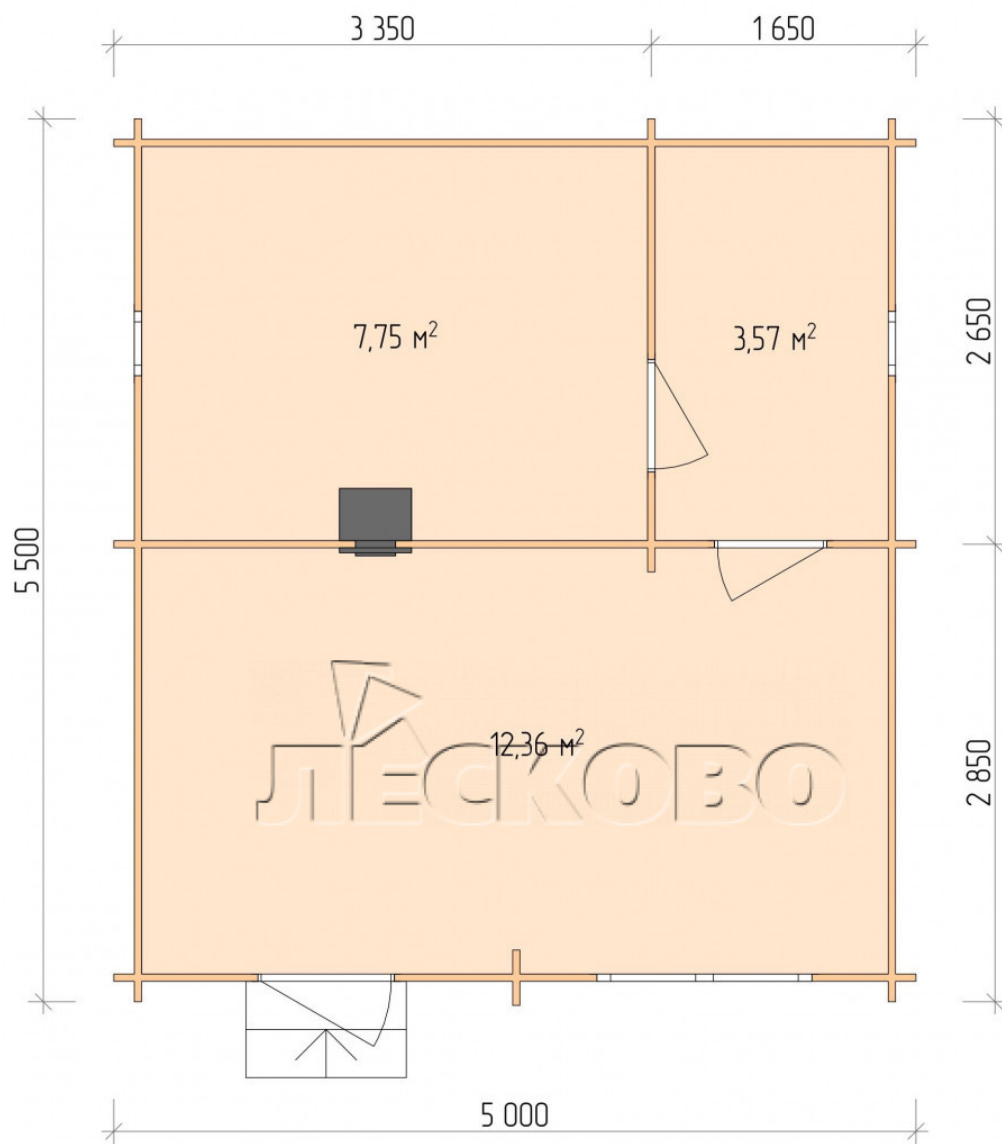

## Outdoor sauna "BL" series 5×5.5

Project Dimensions

5 × 5.5 / 24.5 m<sup>2</sup>

Full house set

**4,529 €**

# Разрез

## House Kit

- Wall kit: 44 × 145 mm mini-chamber drying chamber with bowls for the project. The material of the tree is spruce, pine (GOST 8486). Humidity 12-14%. The height of the walls is 2.16 m.;
- Logs, lower harness: board 45 × 145 mm chamber drying 10-12%;
- Floors: floorboard 35 mm., Chamber drying;
- Ceiling: imitation of a bar 20 × 135 mm, Chamber drying;
- Wooden windows, glass 4 mm, Single. Treatment with a colorless antiseptic. Hardware;

0.40×0.38 м.2 шт. 1.34×0.91 м.1 шт.

- Wooden doors;

0.84×1.885 м.  
bath.2 шт.

0.84×1.885 м.  
glass.1 шт.

7. Platbands: dry planed board 20 × 100 mm;

8. Roof: shingles;

9. Skirting board 35 mm.

+7 (927) 738-08-11