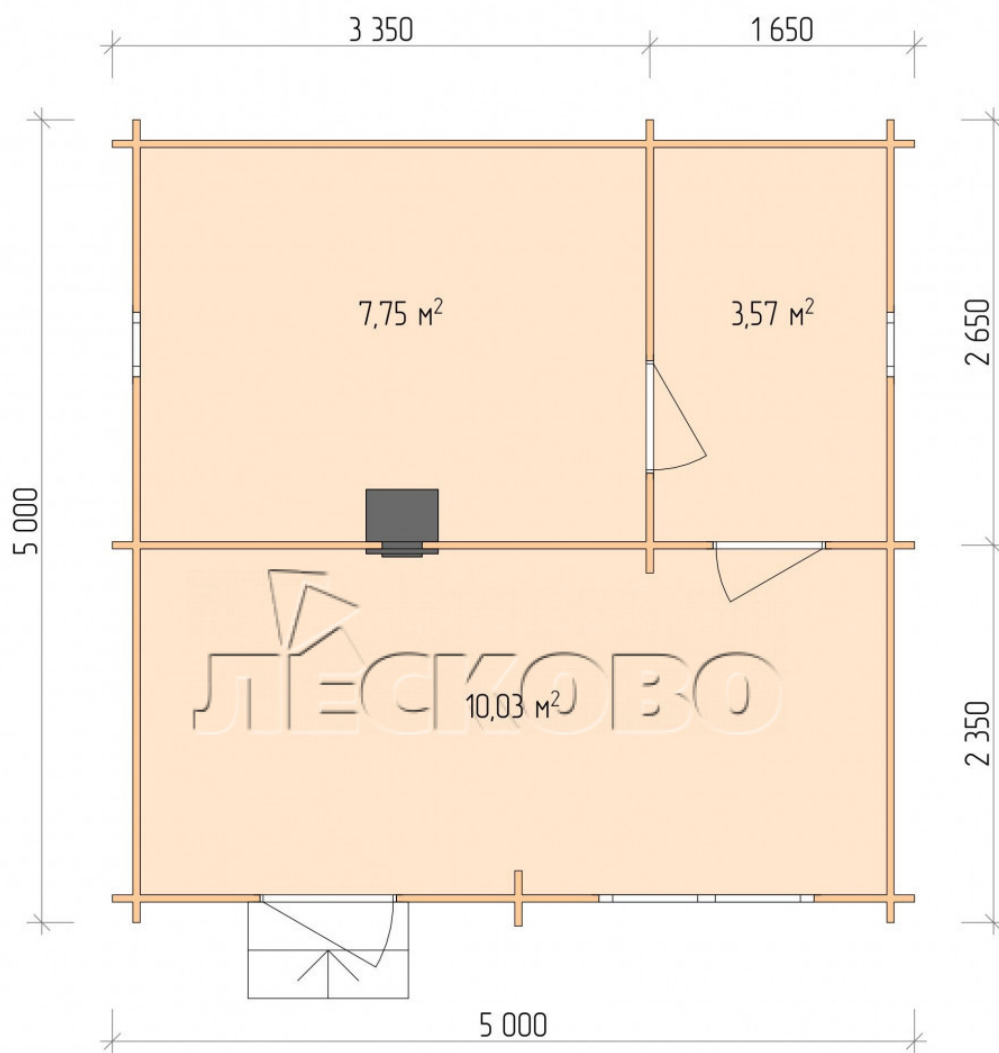

# Разрез

## House Kit

- Wall kit: 44 × 145 mm mini-chamber drying chamber with bowls for the project. The material of the tree is spruce, pine (GOST 8486). Humidity 12-14%. The height of the walls is 2.16 m.;
- Logs, lower harness: board 45 × 145 mm chamber drying 10-12%;
- Floors: floorboard 35 mm., Chamber drying;
- Ceiling: imitation of a bar 20 × 135 mm, Chamber drying;
- Wooden windows, glass 4 mm, Single. Treatment with a colorless antiseptic. Hardware;

0.40×0.38 м.2 шт. 1.34×0.91 м.1 шт.

- Wooden doors;

0.84×1.885 м.  
bath.2 шт.

0.84×1.885 м.  
glass.1 шт.

7. Platbands: dry planed board 20 × 100 mm;

8. Roof: shingles;

9. Skirting board 35 mm.

+7 (927) 738-08-11