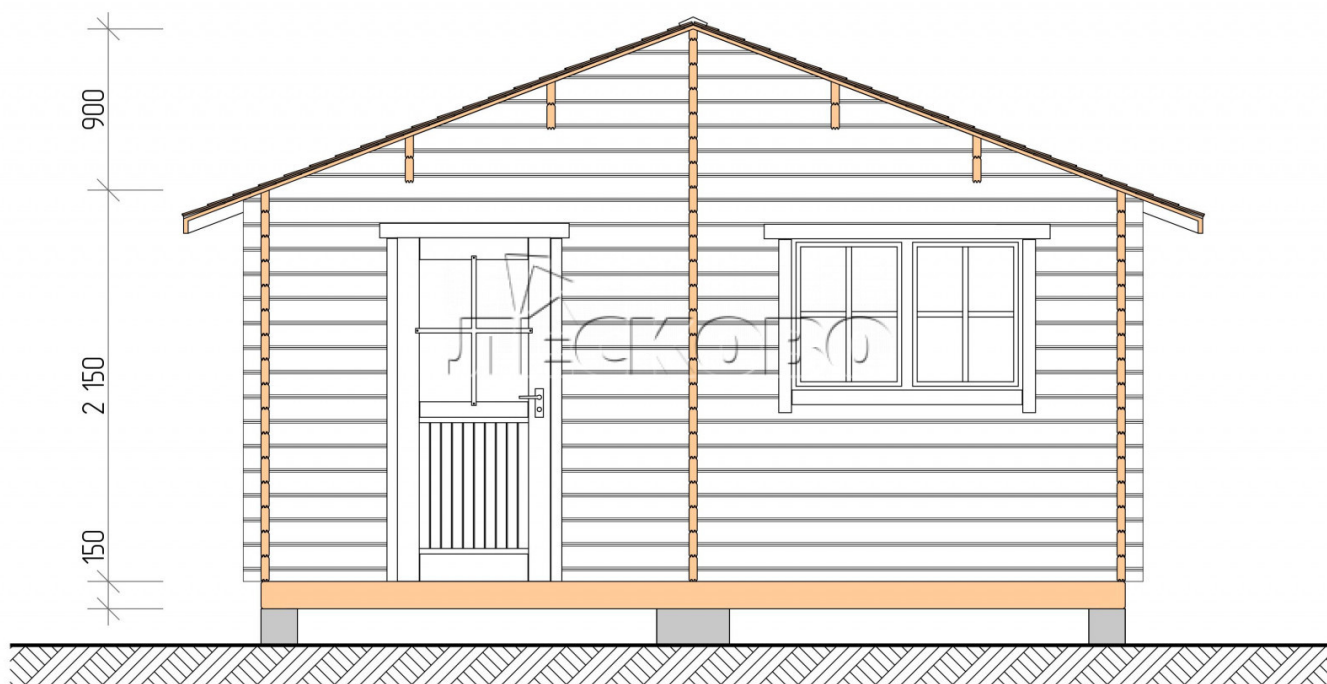

Outdoor sauna "BL" series 5×6

Project Dimensions

5 × 6 / 26.8 m²

Full house set

4,656 €

Timber

45 MM

65 MM
+ 1,065 €

Project planning

Разрез

House Kit

- Wall kit: 44 × 145 mm mini-chamber drying chamber with bowls for the project. The material of the tree is spruce, pine (GOST 8486). Humidity 12-14%. The height of the walls is 2.16 m.;
- Logs, lower harness: board 45 × 145 mm chamber drying 10-12%;
- Floors: floorboard 35 mm., Chamber drying;
- Ceiling: imitation of a bar 20 × 135 mm, Chamber drying;
- Wooden windows, glass 4 mm, Single. Treatment with a colorless antiseptic. Hardware;

0.40×0.38 м.2 шт. 1.34×0.91 м.1 шт.

- Wooden doors;

0.84×1.885 м.
bath.2 шт.

0.84×1.885 м.
glass.1 шт.

7. Platbands: dry planed board 20 × 100 mm;

8. Roof: shingles;

9. Skirting board 35 mm.

+7 (927) 738-08-11