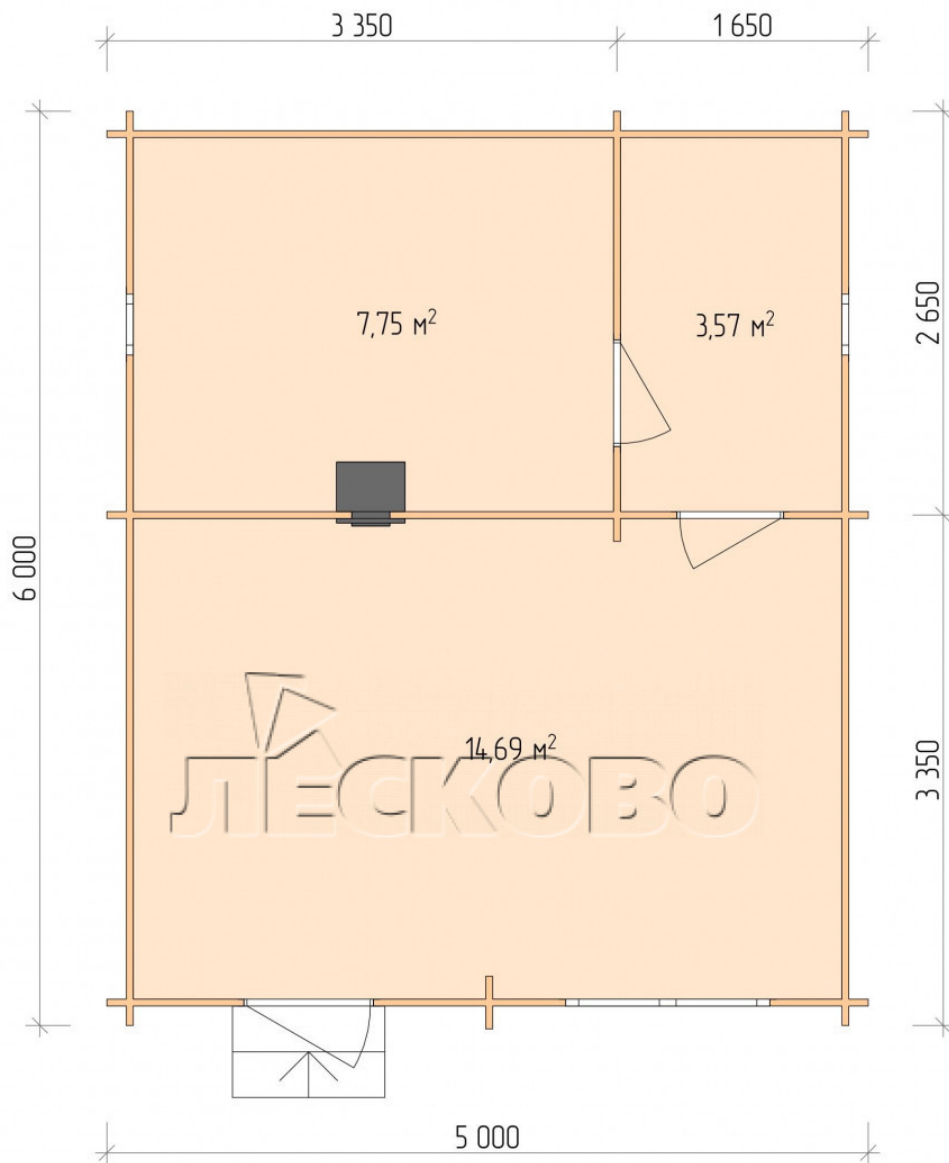

Outdoor sauna "BL" series 5×6

Project Dimensions

5 × 6 / 26.8 m²

Full house set

4,656 €

Timber

45 MM

65 MM
+ 1,065 €

Project planning

Разрез

House Kit

- Wall kit: 44 × 145 mm mini-chamber drying chamber with bowls for the project. The material of the tree is spruce, pine (GOST 8486). Humidity 12-14%. The height of the walls is 2.16 m.;
- Logs, lower harness: board 45 × 145 mm chamber drying 10-12%;
- Floors: floorboard 35 mm., Chamber drying;
- Ceiling: imitation of a bar 20 × 135 mm, Chamber drying;
- Wooden windows, glass 4 mm, Single. Treatment with a colorless antiseptic. Hardware;

0.40×0.38 м.2 шт. 1.34×0.91 м.1 шт.

- Wooden doors;

0.84×1.885 м.
bath.2 шт.

0.84×1.885 м.
glass.1 шт.

7. Platbands: dry planed board 20 × 100 mm;

8. Roof: shingles;

9. Skirting board 35 mm.

+7 (927) 738-08-11