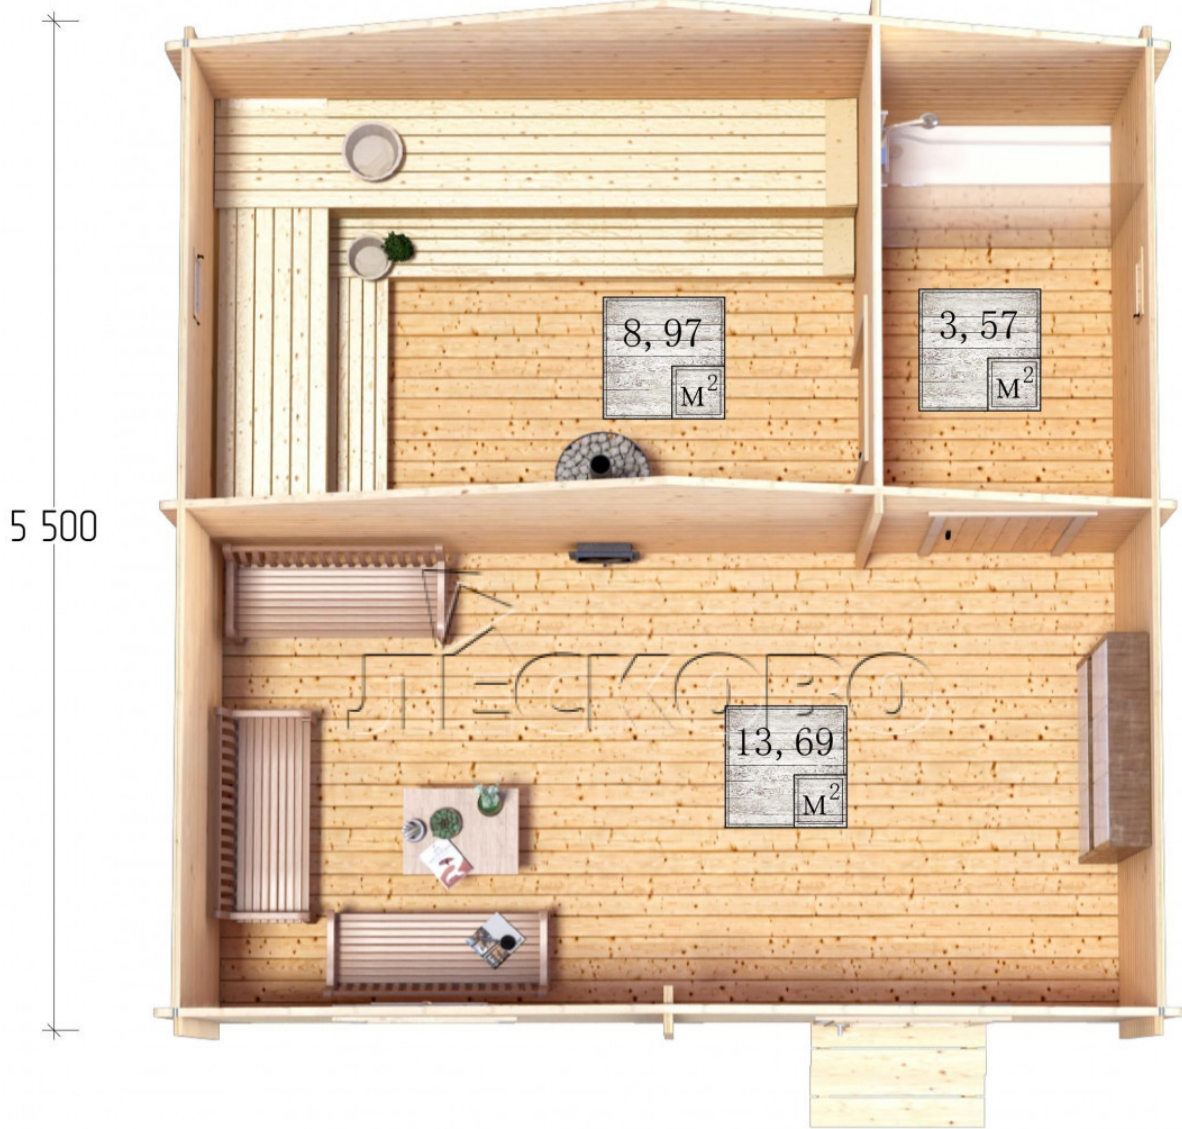

Outdoor sauna "BL" series 5.5×5.5

Project Dimensions

5.5 × 5.5 / 27.1 m²

Full house set

4,836 €

Timber

45 MM

65 MM
+ 1,155 €

Project planning

5 500

Разрез

House Kit

- Wall kit: 44 × 145 mm mini-chamber drying chamber with bowls for the project. The material of the tree is spruce, pine (GOST 8486). Humidity 12-14%. The height of the walls is 2.16 m.;
- Logs, lower harness: board 45 × 145 mm chamber drying 10-12%;
- Floors: floorboard 35 mm., Chamber drying;
- Ceiling: imitation of a bar 20 × 135 mm, Chamber drying;
- Wooden windows, glass 4 mm, Single. Treatment with a colorless antiseptic. Hardware;

0.40×0.38 м.2 шт. 1.34×0.91 м.1 шт.

- Wooden doors;

0.84×1.885 м.
bath.2 шт.

0.84×1.885 м.
glass.1 шт.

7. Platbands: dry planed board 20 × 100 mm;

8. Roof: shingles;

9. Skirting board 35 mm.

+7 (927) 738-08-11