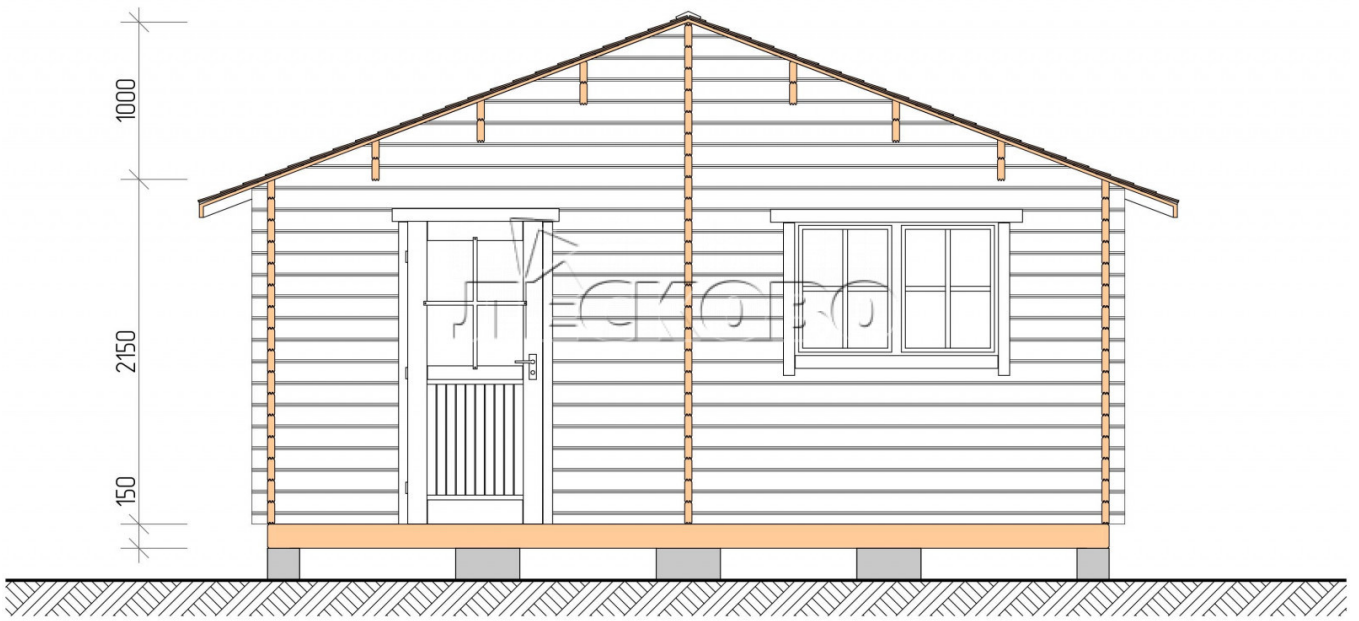

Outdoor sauna "BL" series 5.5×5.5

Project Dimensions

5.5 × 5.5 / 27.1 m²

Full house set

4,836 €

Timber

45 MM

65 MM
+ 1,155 €

Project planning

5 500

Разрез

House Kit

- Wall kit: 44 × 145 mm mini-chamber drying chamber with bowls for the project. The material of the tree is spruce, pine (GOST 8486). Humidity 12-14%. The height of the walls is 2.16 m.;
- Logs, lower harness: board 45 × 145 mm chamber drying 10-12%;
- Floors: floorboard 35 mm., Chamber drying;
- Ceiling: imitation of a bar 20 × 135 mm, Chamber drying;
- Wooden windows, glass 4 mm, Single. Treatment with a colorless antiseptic. Hardware;

0.40×0.38 м.2 шт. 1.34×0.91 м.1 шт.

- Wooden doors;

0.84×1.885 м.
bath.2 шт.

0.84×1.885 м.
glass.1 шт.

7. Platbands: dry planed board 20 × 100 mm;

8. Roof: shingles;

9. Skirting board 35 mm.

+7 (927) 738-08-11