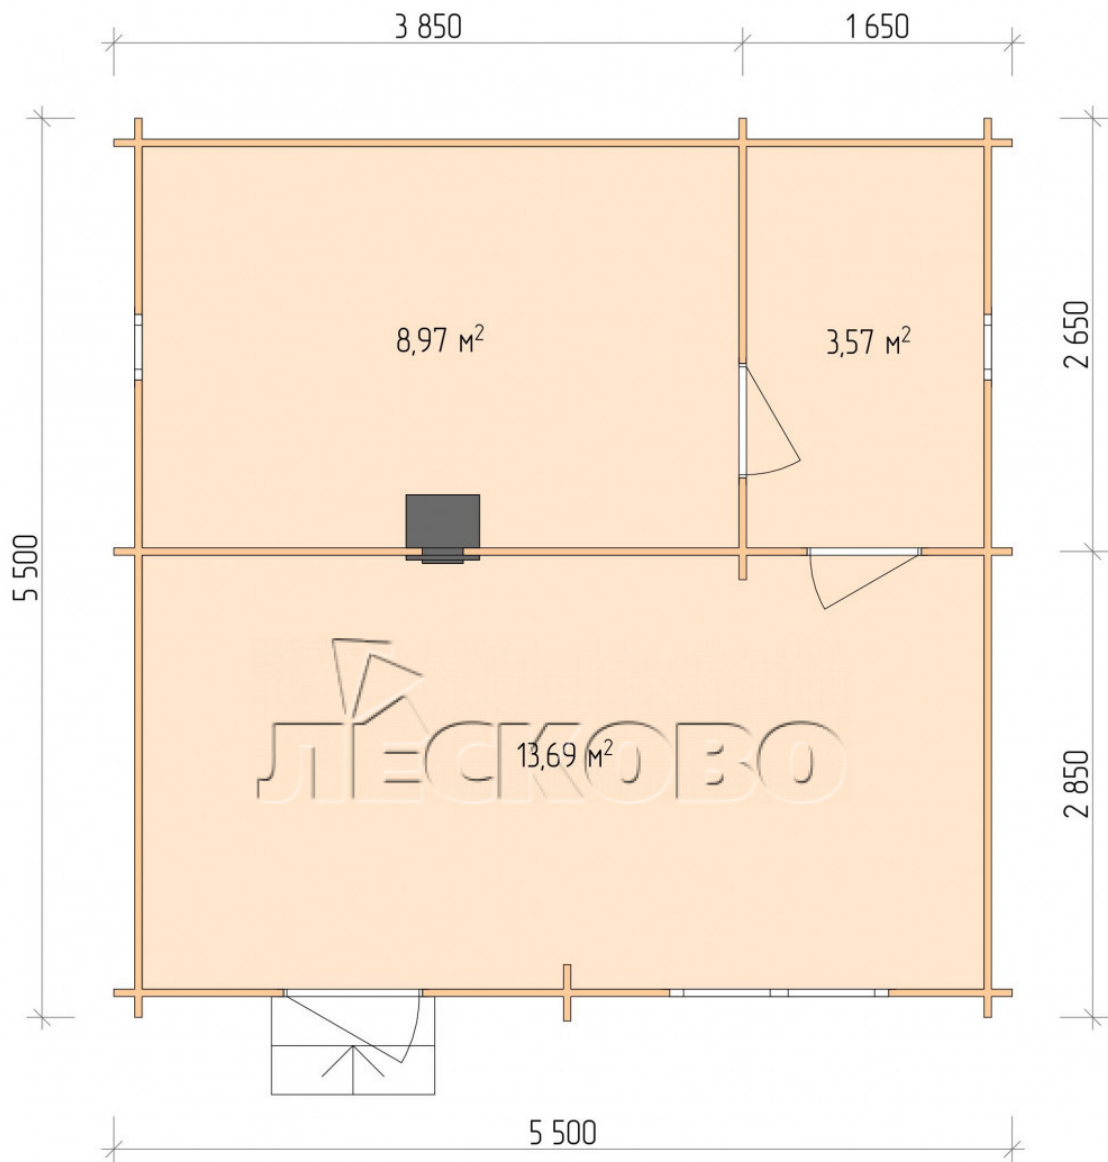

Outdoor sauna "BL" series 5.5×5.5

Project Dimensions

5.5 × 5.5 / 27.1 m²

Full house set

4,836 €

Timber

45 MM

65 MM
+ 1,155 €

Project planning

5 500

Разрез

House Kit

- Wall kit: 44 × 145 mm mini-chamber drying chamber with bowls for the project. The material of the tree is spruce, pine (GOST 8486). Humidity 12-14%. The height of the walls is 2.16 m.;
- Logs, lower harness: board 45 × 145 mm chamber drying 10-12%;
- Floors: floorboard 35 mm., Chamber drying;
- Ceiling: imitation of a bar 20 × 135 mm, Chamber drying;
- Wooden windows, glass 4 mm, Single. Treatment with a colorless antiseptic. Hardware;

0.40×0.38 м.2 шт. 1.34×0.91 м.1 шт.

- Wooden doors;

0.84×1.885 м.
bath.2 шт.

0.84×1.885 м.
glass.1 шт.

7. Platbands: dry planed board 20 × 100 mm;

8. Roof: shingles;

9. Skirting board 35 mm.

+7 (927) 738-08-11