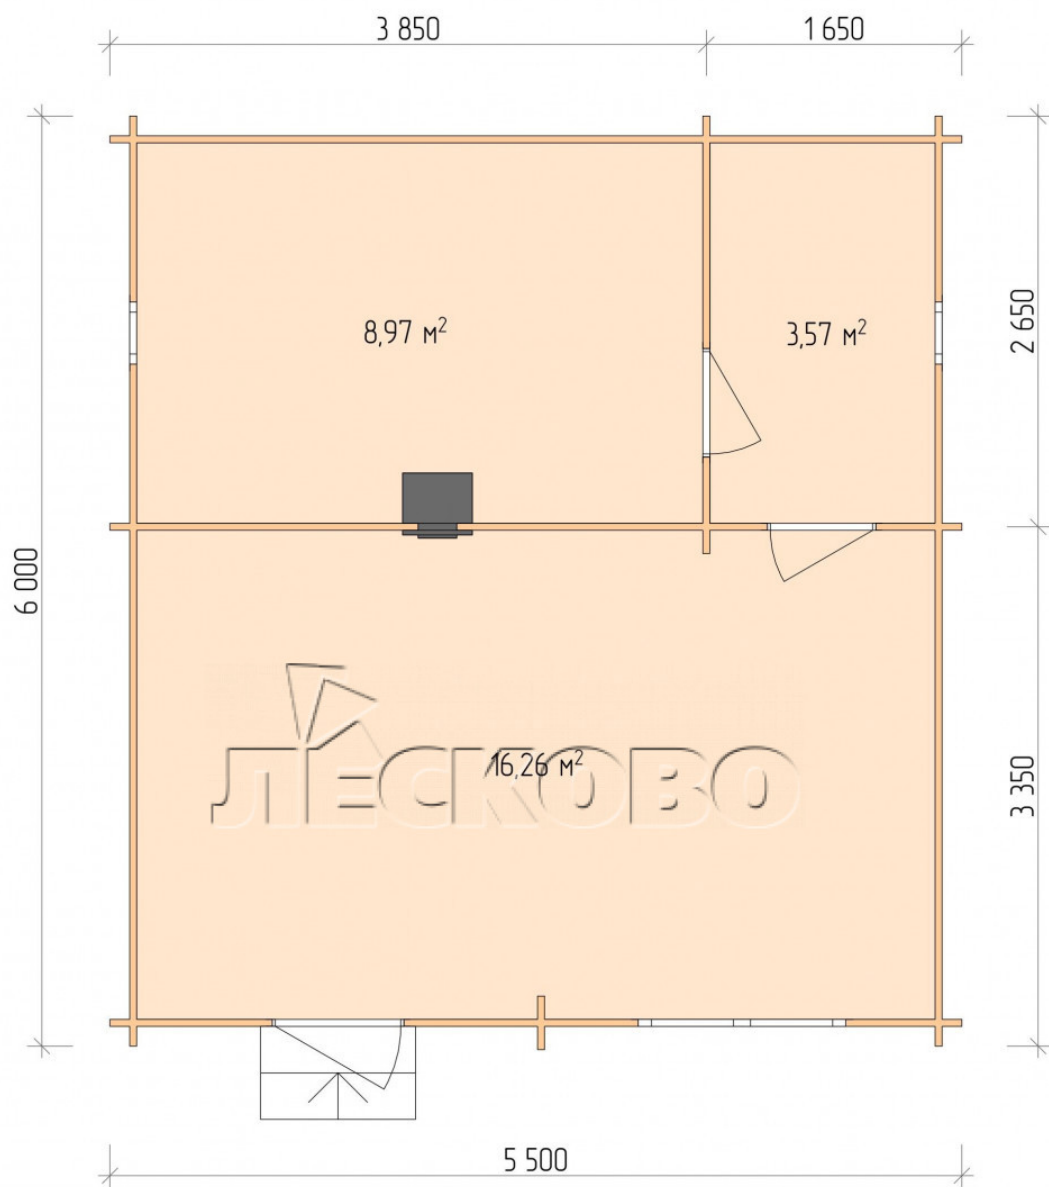

Outdoor sauna "BL" series 5.5×6

Project Dimensions

5.5 × 6 / 29.7 m²

Full house set

5,095 €

Timber

45 MM

65 MM
+ 1,197 €

Project planning

Разрез

House Kit

- Wall kit: 44 × 145 mm mini-chamber drying chamber with bowls for the project. The material of the tree is spruce, pine (GOST 8486). Humidity 12-14%. The height of the walls is 2.16 m.;
- Logs, lower harness: board 45 × 145 mm chamber drying 10-12%;
- Floors: floorboard 35 mm., Chamber drying;
- Ceiling: imitation of a bar 20 × 135 mm, Chamber drying;
- Wooden windows, glass 4 mm, Single. Treatment with a colorless antiseptic. Hardware;

0.40×0.38 м.2 шт. 1.34×0.91 м.1 шт.

- Wooden doors;

0.84×1.885 м.
bath.2 шт.

0.84×1.885 м.
glass.1 шт.

7. Platbands: dry planed board 20 × 100 mm;

8. Roof: shingles;

9. Skirting board 35 mm.

+7 (927) 738-08-11