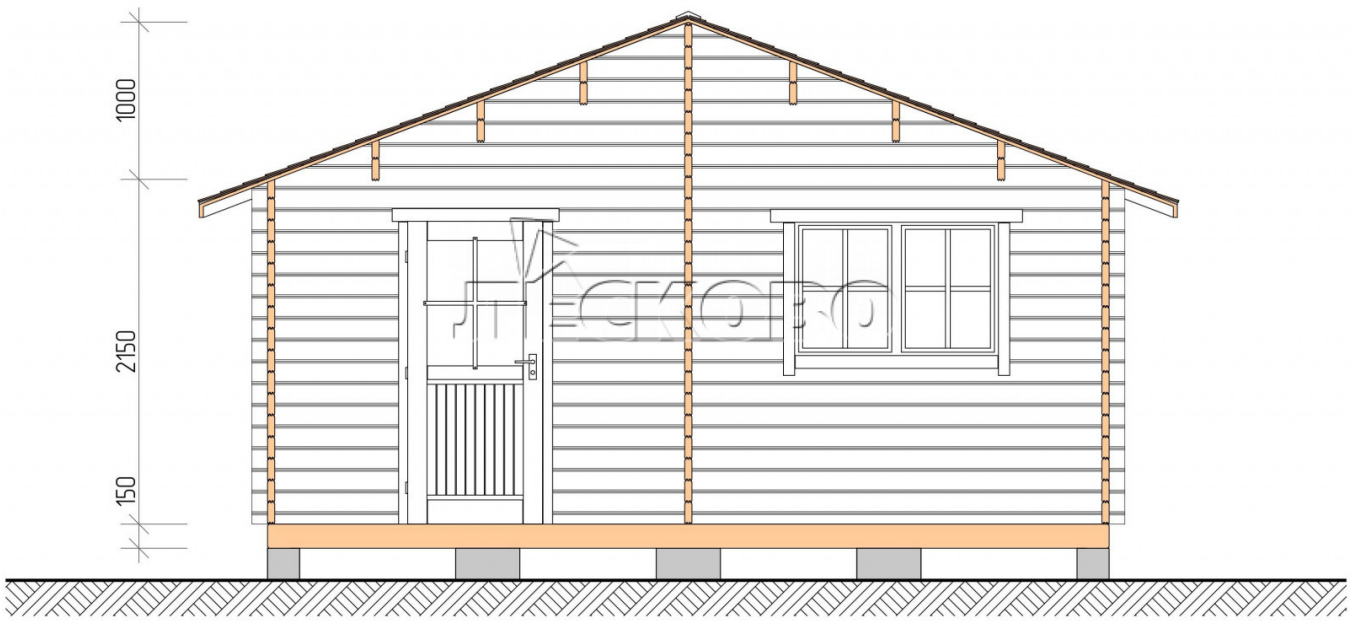

Outdoor sauna "BL" series 5.5×6

Project Dimensions

5.5 × 6 / 29.7 m²

Full house set

5,095 €

Timber

45 MM

65 MM
+ 1,197 €

Project planning

Разрез

House Kit

- Wall kit: 44 × 145 mm mini-chamber drying chamber with bowls for the project. The material of the tree is spruce, pine (GOST 8486). Humidity 12-14%. The height of the walls is 2.16 m.;
- Logs, lower harness: board 45 × 145 mm chamber drying 10-12%;
- Floors: floorboard 35 mm., Chamber drying;
- Ceiling: imitation of a bar 20 × 135 mm, Chamber drying;
- Wooden windows, glass 4 mm, Single. Treatment with a colorless antiseptic. Hardware;

0.40×0.38 м.2 шт. 1.34×0.91 м.1 шт.

- Wooden doors;

0.84×1.885 м.
bath.2 шт.

0.84×1.885 м.
glass.1 шт.

7. Platbands: dry planed board 20 × 100 mm;

8. Roof: shingles;

9. Skirting board 35 mm.

+7 (927) 738-08-11