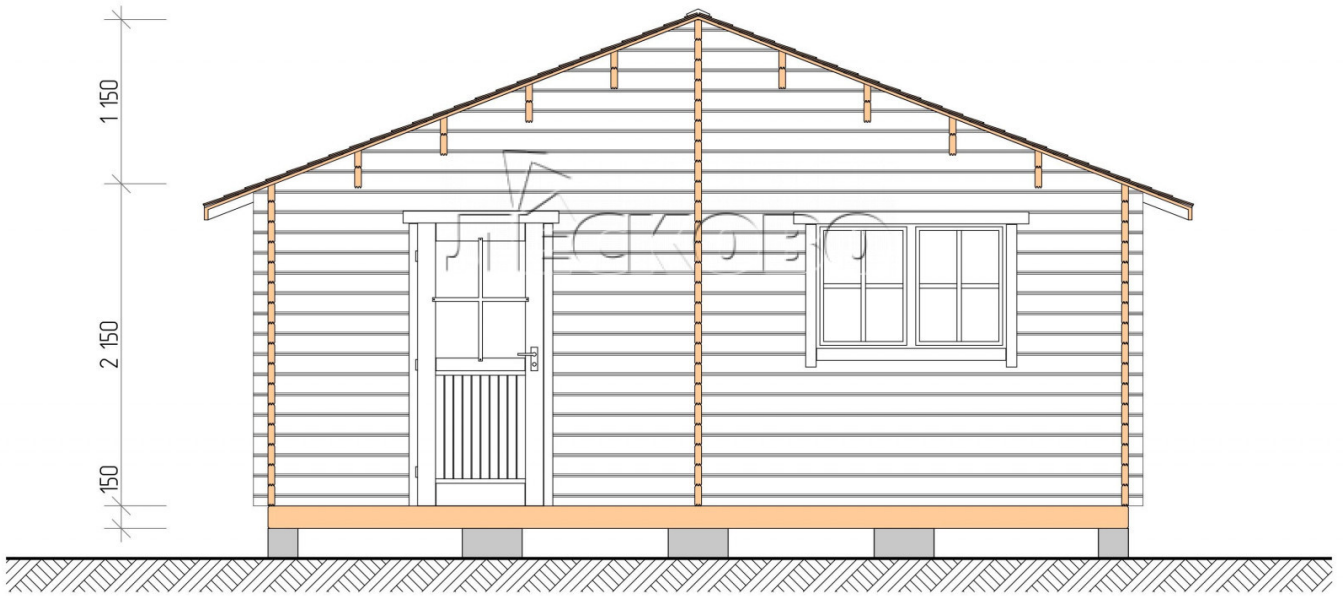

## Outdoor sauna "BL" series 6×6

Project Dimensions

6 × 6 / 32.5 m<sup>2</sup>

Full house set

**5,645 €**

# Разрез

## House Kit

- Wall kit: 44 × 145 mm mini-chamber drying chamber with bowls for the project. The material of the tree is spruce, pine (GOST 8486). Humidity 12-14%. The height of the walls is 2.16 m.;
- Logs, lower harness: board 45 × 145 mm chamber drying 10-12%;
- Floors: floorboard 35 mm., Chamber drying;
- Ceiling: imitation of a bar 20 × 135 mm, Chamber drying;
- Wooden windows, glass 4 mm, Single. Treatment with a colorless antiseptic. Hardware;