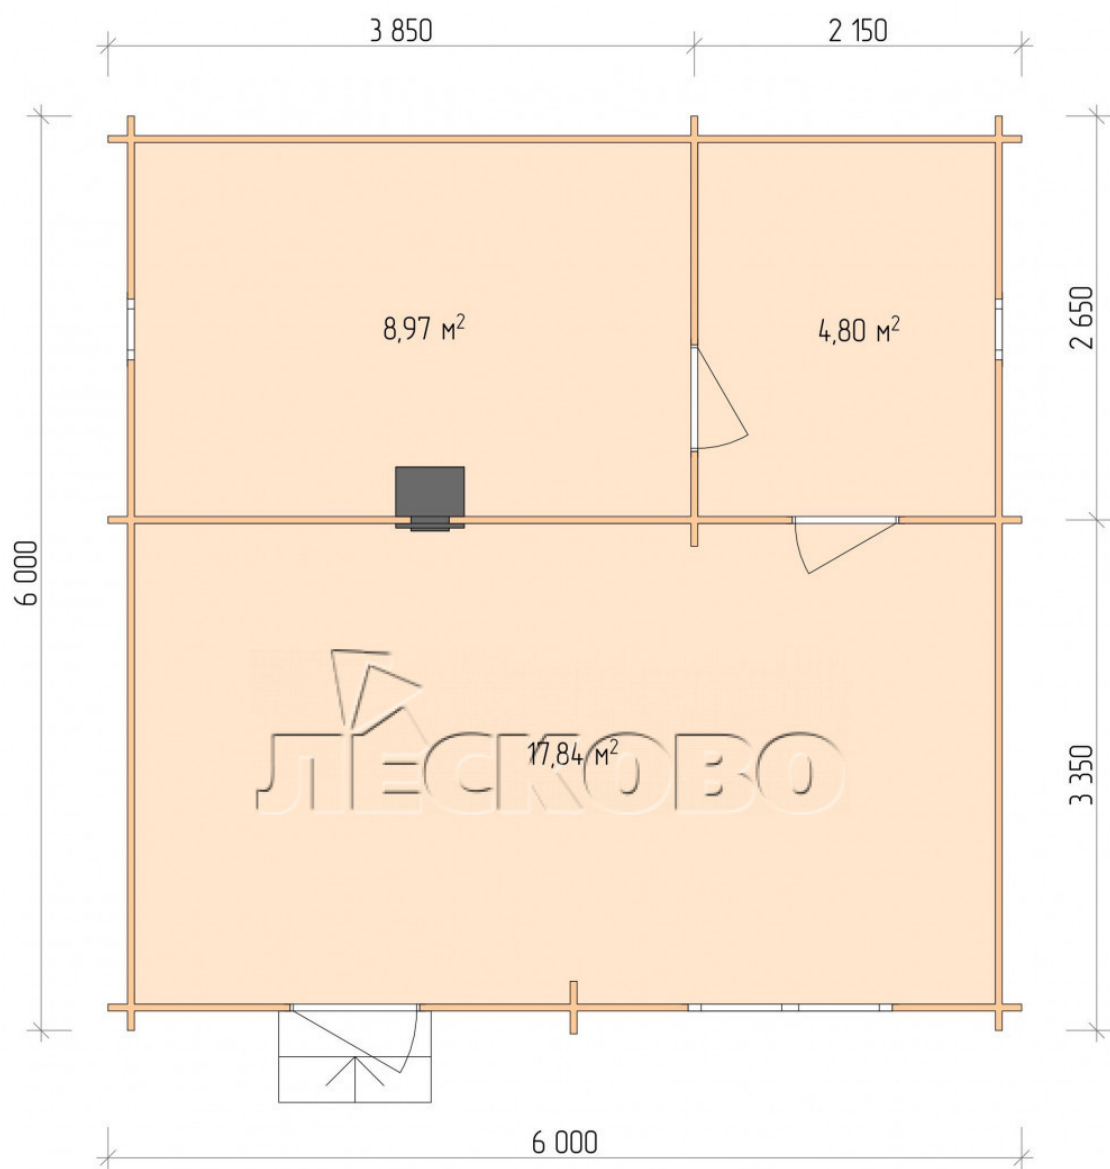

# Разрез

## House Kit

- Wall kit: 44 × 145 mm mini-chamber drying chamber with bowls for the project. The material of the tree is spruce, pine (GOST 8486). Humidity 12-14%. The height of the walls is 2.16 m.;
- Logs, lower harness: board 45 × 145 mm chamber drying 10-12%;
- Floors: floorboard 35 mm., Chamber drying;
- Ceiling: imitation of a bar 20 × 135 mm, Chamber drying;
- Wooden windows, glass 4 mm, Single. Treatment with a colorless antiseptic. Hardware;

0.40×0.38 м.2 шт. 1.34×0.91 м.1 шт.

- Wooden doors;

0.84×1.885 м.  
bath.2 шт.

0.84×1.885 м.  
glass.1 шт.

7. Platbands: dry planed board 20 × 100 mm;

8. Roof: shingles;

9. Skirting board 35 mm.

+7 (927) 738-08-11