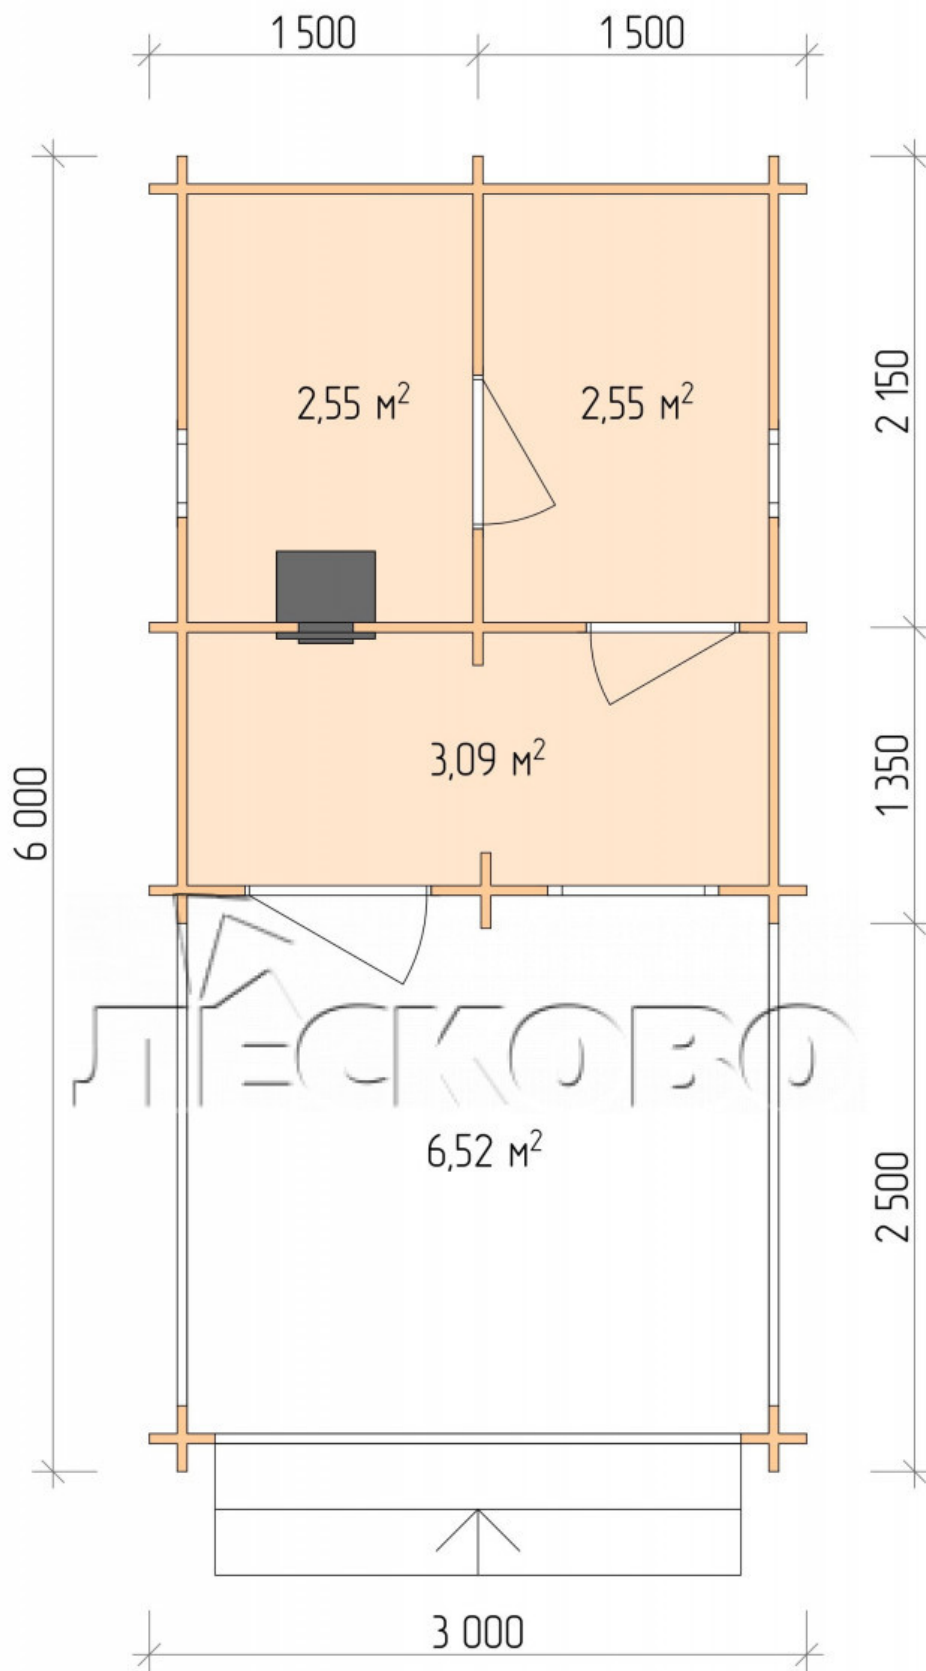

Баня "БВ" 3×3.5

Project Dimensions

3 × 3.5 / 15.4 m²

Full house set

2,894 €

Timber

45 mm

65 mm
+ 620 €

Project planning

3 000

3 500

2 500

Разрез

House Kit

- Wall kit: 44 × 145 mm mini-chamber drying chamber with bowls for the project. The material of the tree is spruce, pine (GOST 8486). Humidity 12-14%. The height of the walls is 2.16 m.;

- Logs, lower harness: board 45 × 145 mm chamber drying 10-12%;
- Floors: floorboard 35 mm., Chamber drying;
- Ceiling: imitation of a bar 20 × 135 mm, Chamber drying;
- Wooden windows, glass 4 mm, Single. Treatment with a colorless antiseptic. Hardware;

0.40×0.38 м.2 шт.

0.87×0.78 м.1 шт.

- Wooden doors;

0.84×1.885 м.
bath.2 шт.

0.84×1.885 м.
glass.1 шт.

7. Platbands: dry planed board 20 × 100 mm;

8. Roof: shingles;

9. Skirting board 35 mm.