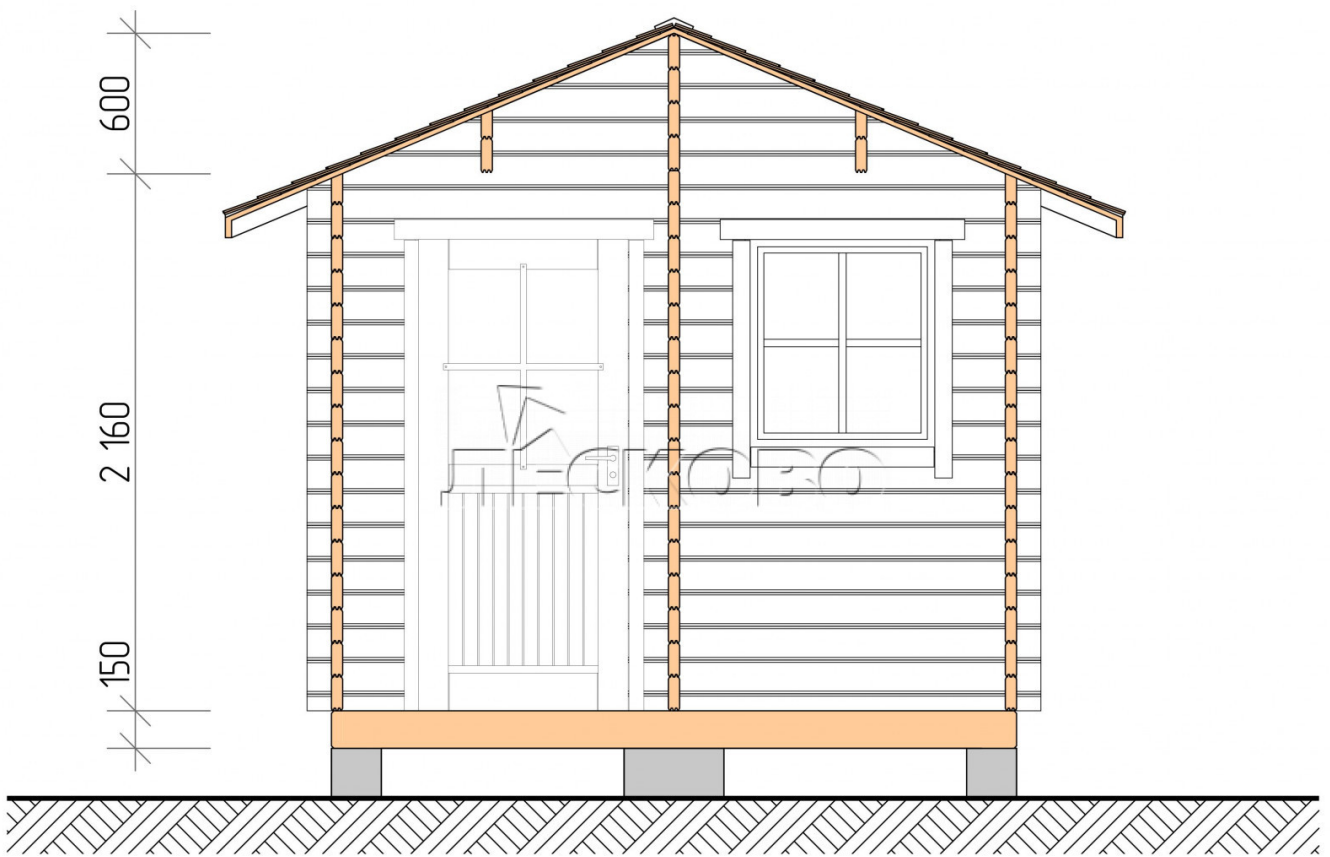

Баня "БВ" 3×3.5

Project Dimensions

3 × 3.5 / 15.4 m²

Full house set

2,894 €

Timber

45 mm

65 mm
+ 620 €

Project planning

3 000

3 500

2 500

Разрез

House Kit

- Wall kit: 44 × 145 mm mini-chamber drying chamber with bowls for the project. The material of the tree is spruce, pine (GOST 8486). Humidity 12-14%. The height of the walls is 2.16 m.;