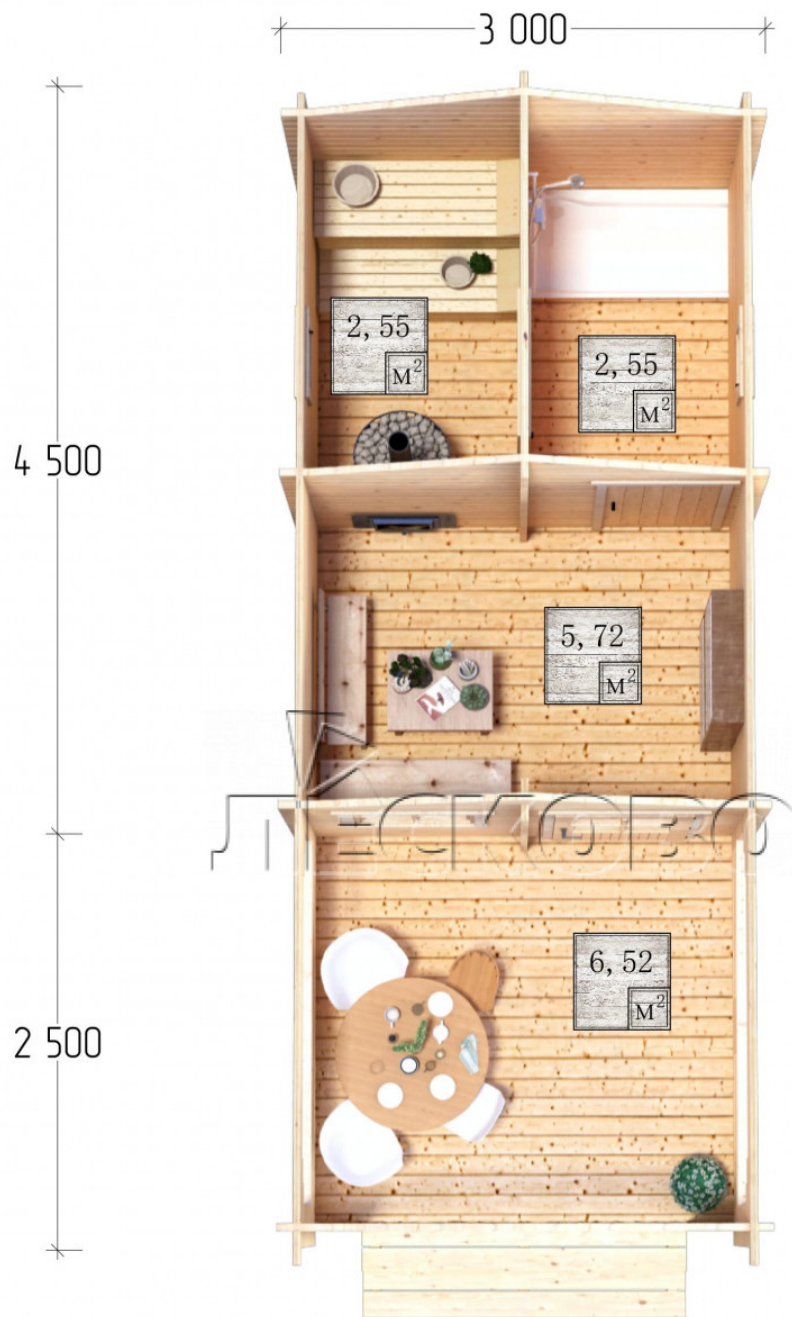

Outdoor sauna "BV" series 3×4.5

Project Dimensions

3 × 4.5 / 18.1 m²

Full house set

3,471 €

Timber

45 MM

65 MM
+ 794 €

Project planning

Разрез

House Kit

- Wall kit: 44 × 145 mm mini-chamber drying chamber with bowls for the project. The material of the tree is spruce, pine (GOST 8486). Humidity 12-14%. The height of the walls is 2.16 m.;

- Logs, lower harness: board 45 × 145 mm chamber drying 10-12%;
- Floors: floorboard 35 mm., Chamber drying;
- Ceiling: imitation of a bar 20 × 135 mm, Chamber drying;
- Wooden windows, glass 4 mm, Single. Treatment with a colorless antiseptic. Hardware;

0.40×0.38 м.2 шт.

0.87×0.78 м.1 шт.

- Wooden doors;

0.84×1.885 м.
bath.2 шт.

0.84×1.885 м.
glass.1 шт.

7. Platbands: dry planed board 20 × 100 mm;

8. Roof: shingles;

9. Skirting board 35 mm.