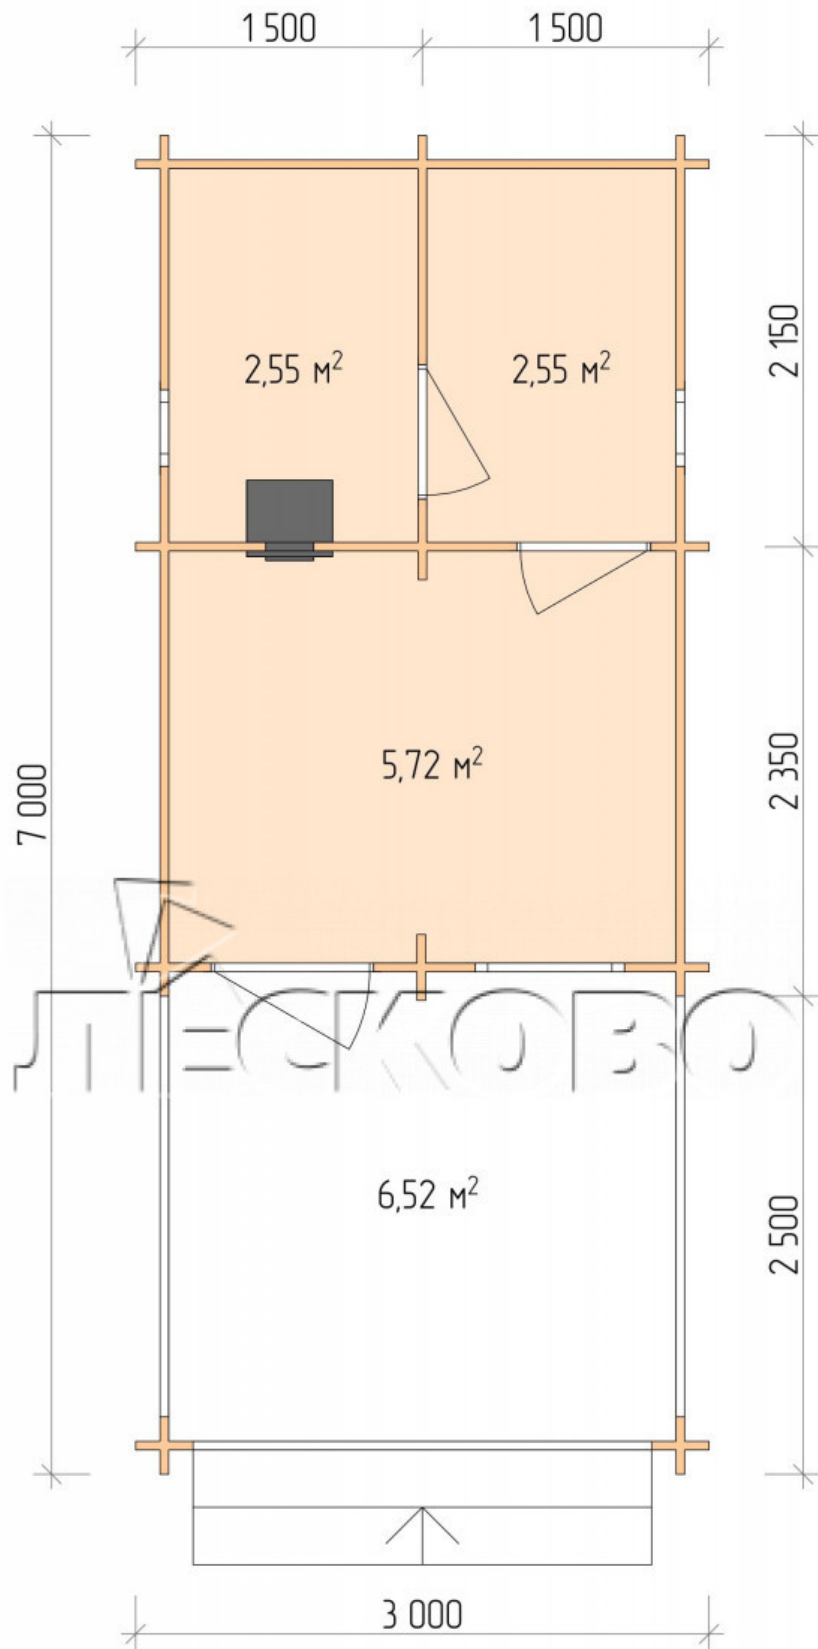

Outdoor sauna "BV" series 3×4.5

Project Dimensions

3 × 4.5 / 18.1 m²

Full house set

3,471 €

Timber

45 MM

65 MM
+ 794 €

Project planning

Разрез

House Kit

- Wall kit: 44 × 145 mm mini-chamber drying chamber with bowls for the project. The material of the tree is spruce, pine (GOST 8486). Humidity 12-14%. The height of the walls is 2.16 m.;

- Logs, lower harness: board 45 × 145 mm chamber drying 10-12%;
- Floors: floorboard 35 mm., Chamber drying;
- Ceiling: imitation of a bar 20 × 135 mm, Chamber drying;
- Wooden windows, glass 4 mm, Single. Treatment with a colorless antiseptic. Hardware;

0.40×0.38 м.2 шт.

0.87×0.78 м.1 шт.

- Wooden doors;

0.84×1.885 м.
bath.2 шт.

0.84×1.885 м.
glass.1 шт.

7. Platbands: dry planed board 20 × 100 mm;

8. Roof: shingles;

9. Skirting board 35 mm.