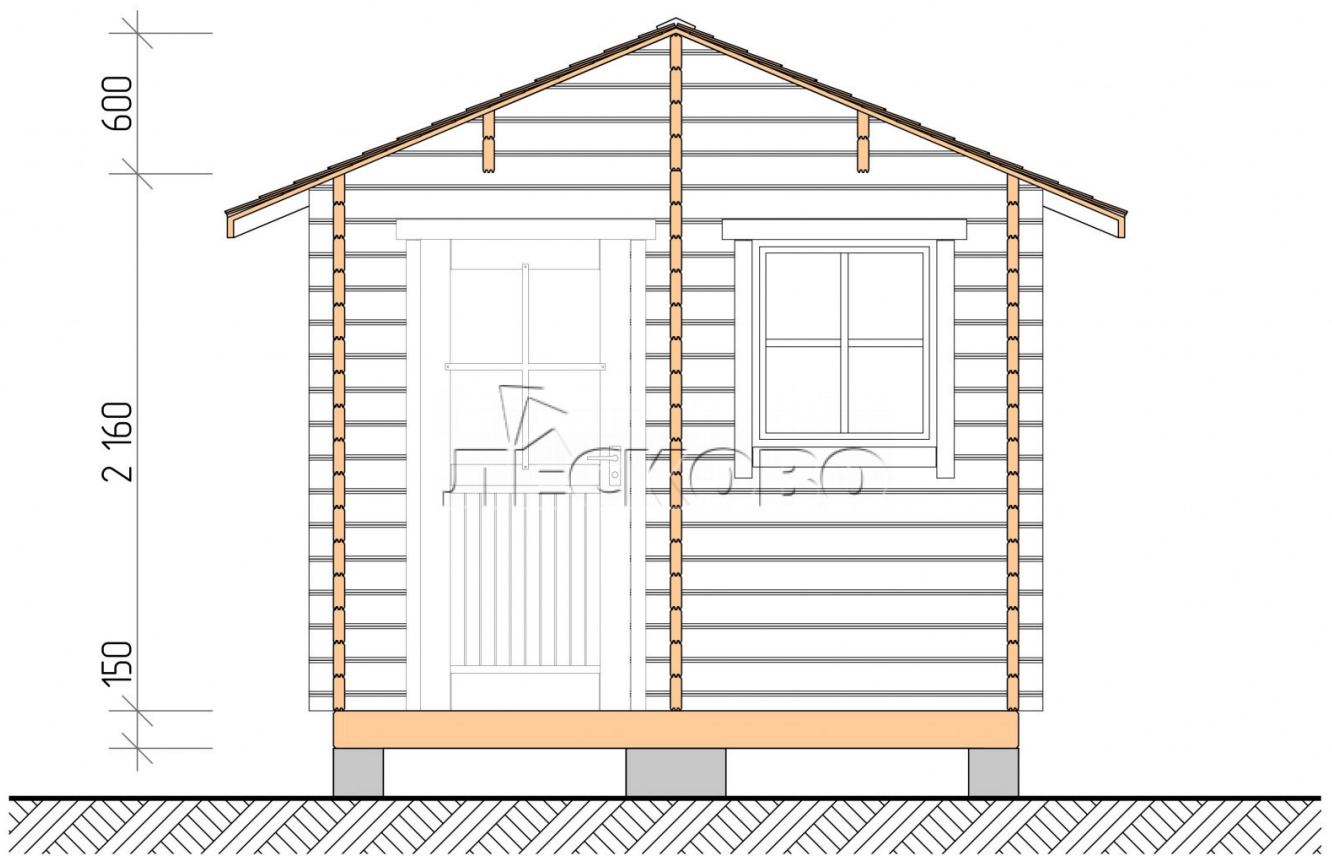

Outdoor sauna "BV" series 3×4.5

Project Dimensions

3 × 4.5 / 18.1 m²

Full house set

3,471 €

Timber

45 MM

65 MM
+ 794 €

Project planning

Разрез

House Kit

- Wall kit: 44 × 145 mm mini-chamber drying chamber with bowls for the project. The material of the tree is spruce, pine (GOST 8486). Humidity 12-14%. The height of the walls is 2.16 m.;