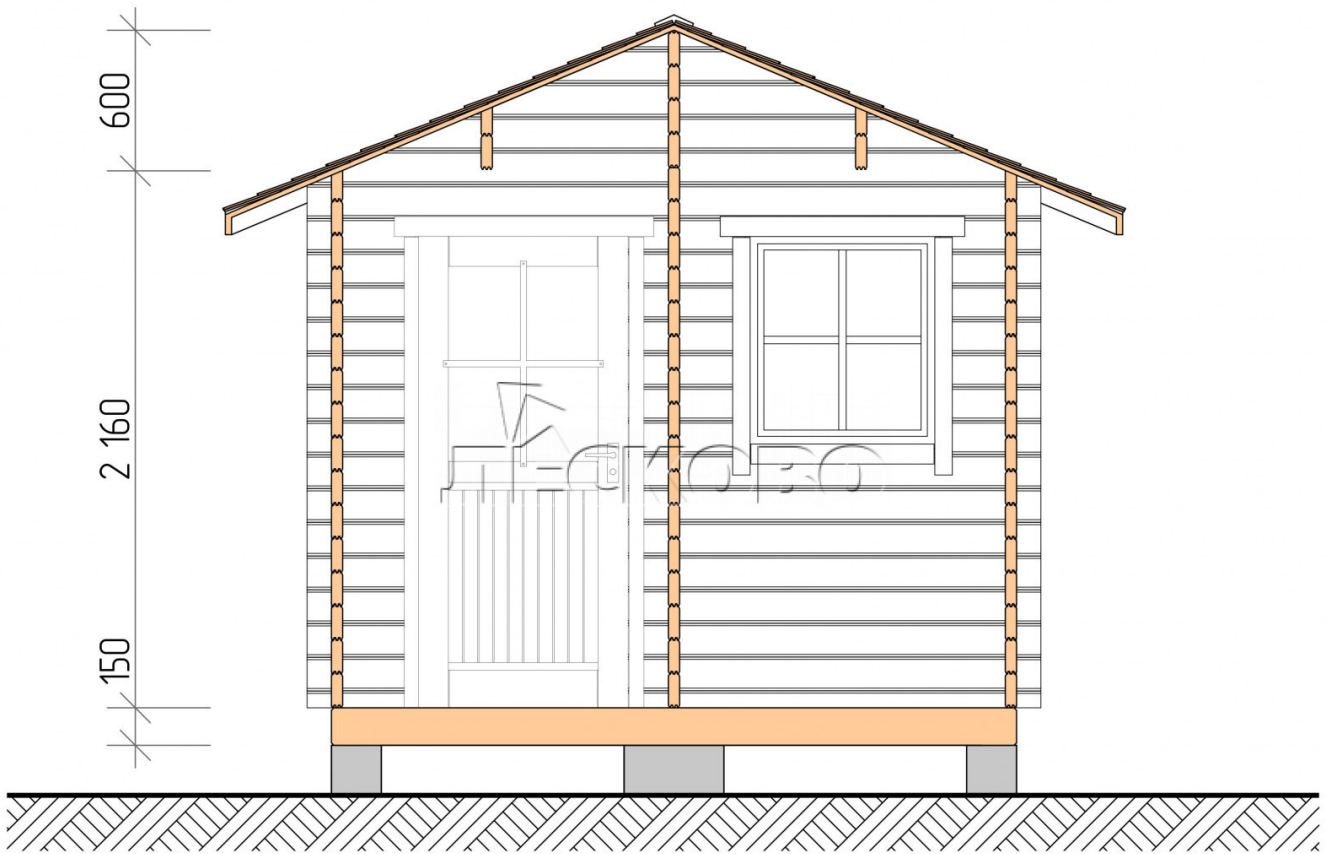

Outdoor sauna "BV" series 3×5.5

Project Dimensions

3 × 5.5 / 20.8 m²

Full house set

3,856 €

Timber

45 MM

65 MM
+ 885 €

Project planning

Разрез

House Kit

- Wall kit: 44 × 145 mm mini-chamber drying chamber with bowls for the project. The material of the tree is spruce, pine (GOST 8486). Humidity 12-14%. The height of the walls is 2.16 m.;
- Logs, lower harness: board 45 × 145 mm chamber drying 10-12%;
- Floors: floorboard 35 mm., Chamber drying;
- Ceiling: imitation of a bar 20 × 135 mm, Chamber drying;
- Wooden windows, glass 4 mm, Single. Treatment with a colorless antiseptic. Hardware;

0.40×0.38 м.2 шт.

0.87×0.78 м.1 шт.

- Wooden doors;

0.84×1.885 м.
bath.2 шт.

0.84×1.885 м.
glass.1 шт.

7. Platbands: dry planed board 20 × 100 mm;

8. Roof: shingles;

9. Skirting board 35 mm.