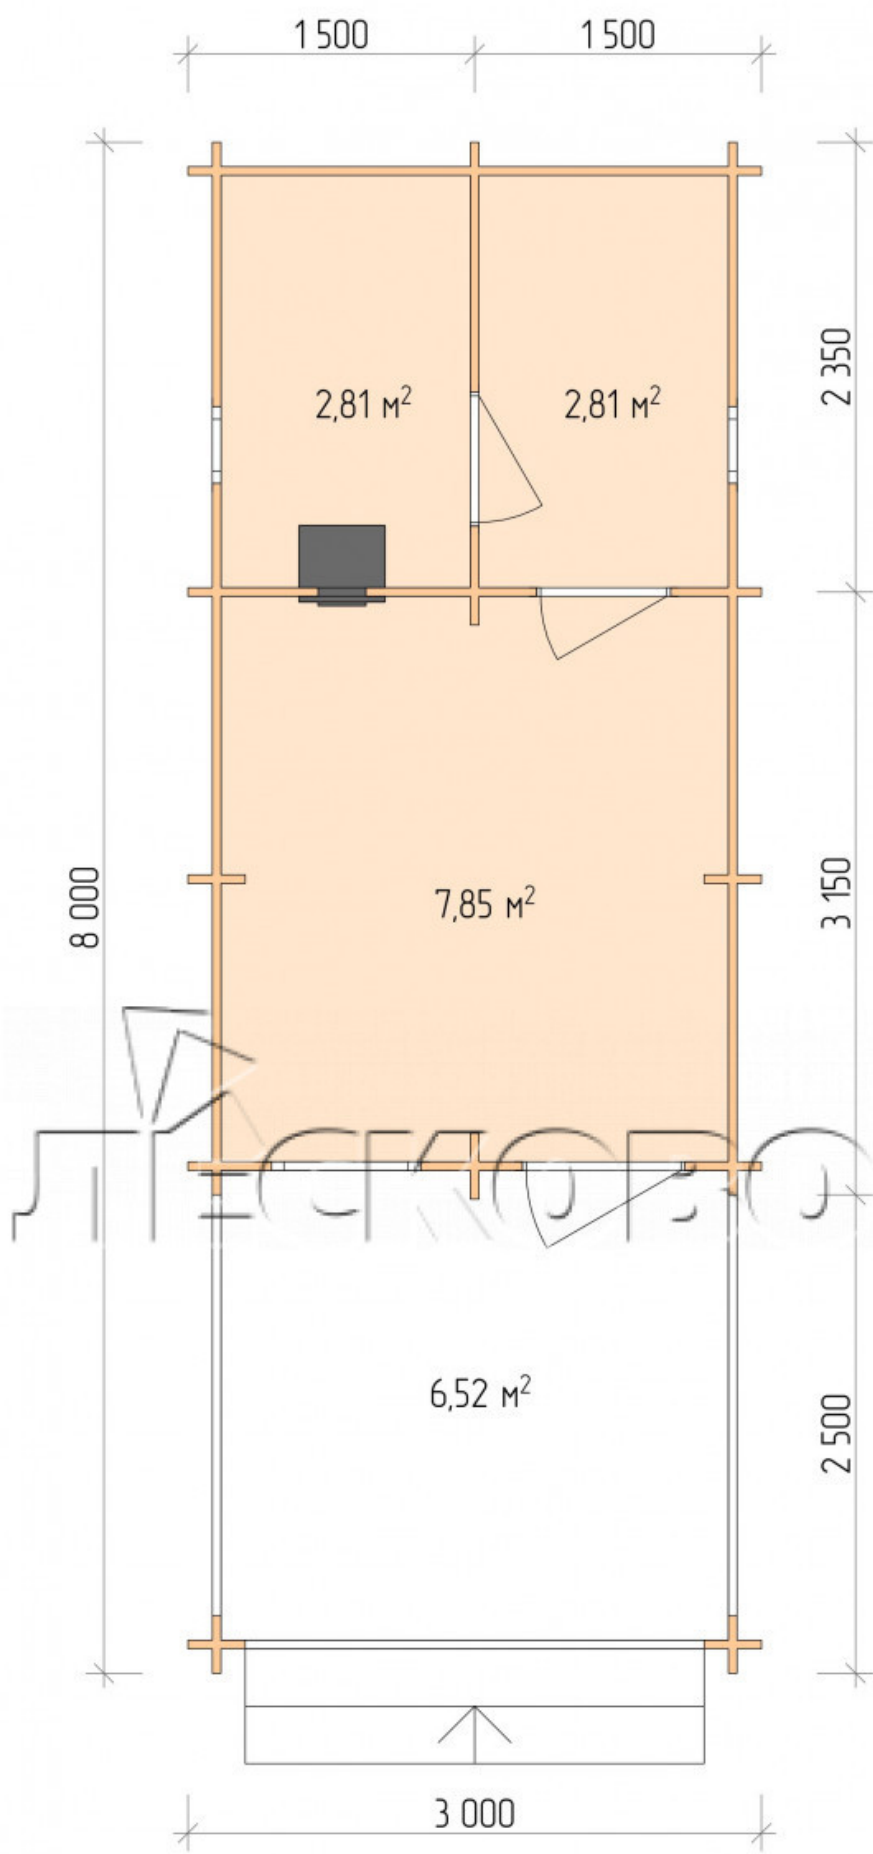

Outdoor sauna "BV" series 3×5.5

Project Dimensions

3 × 5.5 / 20.8 m²

Full house set

3,856 €

Timber

45 MM

65 MM
+ 885 €

Project planning

Разрез

House Kit

- Wall kit: 44 × 145 mm mini-chamber drying chamber with bowls for the project. The material of the tree is spruce, pine (GOST 8486). Humidity 12-14%. The height of the walls is 2.16 m.;
- Logs, lower harness: board 45 × 145 mm chamber drying 10-12%;
- Floors: floorboard 35 mm., Chamber drying;
- Ceiling: imitation of a bar 20 × 135 mm, Chamber drying;
- Wooden windows, glass 4 mm, Single. Treatment with a colorless antiseptic. Hardware;

0.40×0.38 м.2 шт.

0.87×0.78 м.1 шт.

- Wooden doors;

0.84×1.885 м.
bath.2 шт.

0.84×1.885 м.
glass.1 шт.

7. Platbands: dry planed board 20 × 100 mm;

8. Roof: shingles;

9. Skirting board 35 mm.