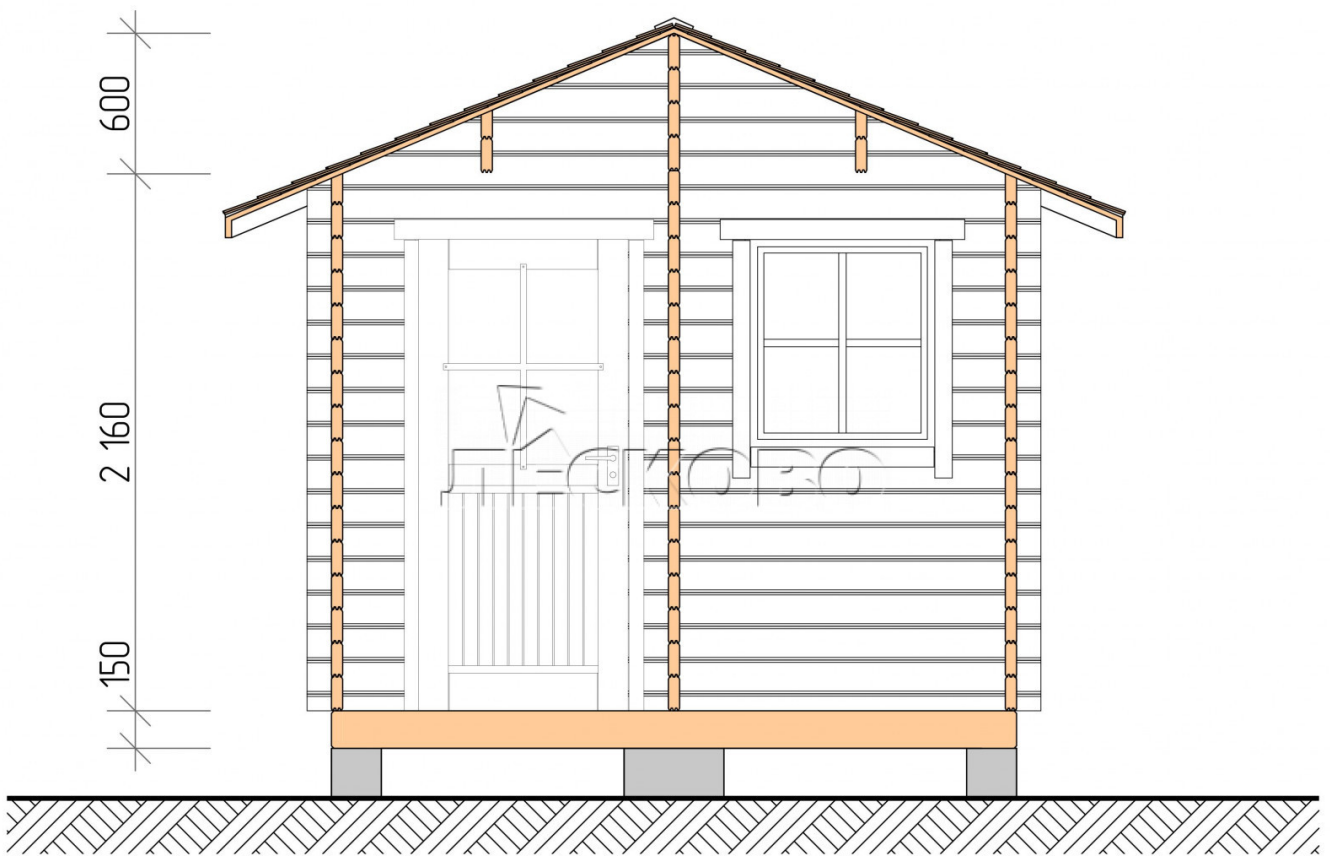

Outdoor sauna "BV" series 3×5

Project Dimensions

3 × 5 / 19.5 m²

Full house set

3,616 €

Timber

45 MM

65 MM
+ 807 €

Project planning

Разрез

House Kit

- Wall kit: 44 × 145 mm mini-chamber drying chamber with bowls for the project. The material of the tree is spruce, pine (GOST 8486). Humidity 12-14%. The height of the walls is 2.16 m.;