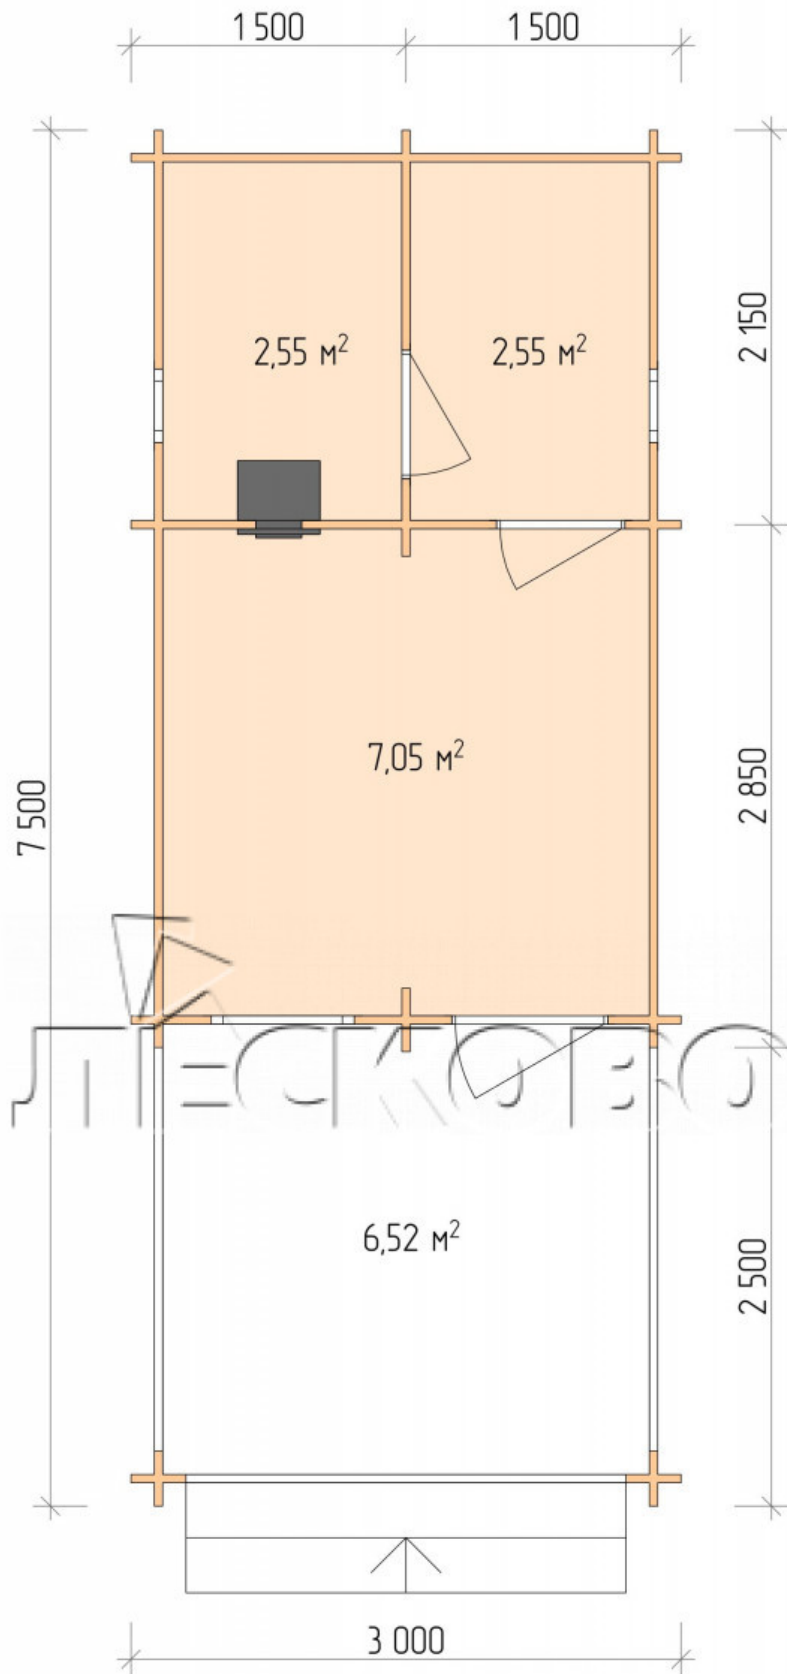

Outdoor sauna "BV" series 3×5

Project Dimensions

3 × 5 / 19.5 m²

Full house set

3,616 €

Timber

45 MM

65 MM
+ 807 €

Project planning

Разрез

House Kit

- Wall kit: 44 × 145 mm mini-chamber drying chamber with bowls for the project. The material of the tree is spruce, pine (GOST 8486). Humidity 12-14%. The height of the walls is 2.16 m.;

- Logs, lower harness: board 45 × 145 mm chamber drying 10-12%;
- Floors: floorboard 35 mm., Chamber drying;
- Ceiling: imitation of a bar 20 × 135 mm, Chamber drying;
- Wooden windows, glass 4 mm, Single. Treatment with a colorless antiseptic. Hardware;

0.40×0.38 м.2 шт.

0.87×0.78 м.1 шт.

- Wooden doors;

0.84×1.885 м.
bath.2 шт.

0.84×1.885 м.
glass.1 шт.

7. Platbands: dry planed board 20 × 100 mm;

8. Roof: shingles;

9. Skirting board 35 mm.