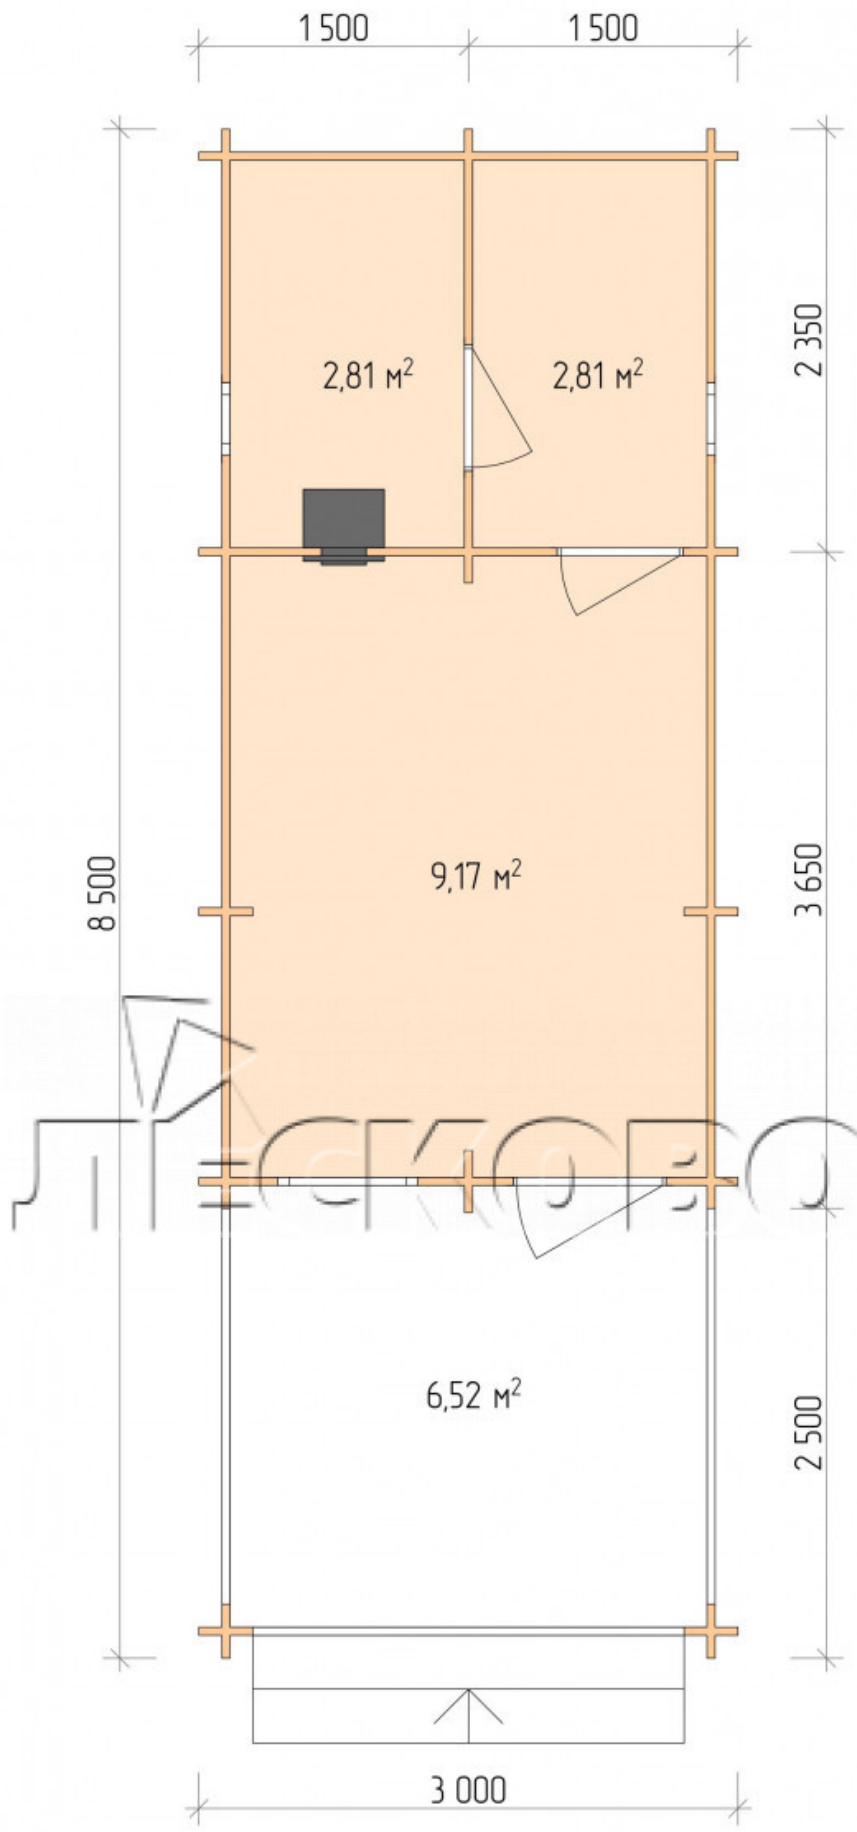

Outdoor sauna "BV" series 3×6

Project Dimensions

3 × 6 / 22.2 m²

Full house set

4,021 €

Timber

45 MM

65 MM
+ 935 €

Project planning

Разрез

House Kit

- Wall kit: 44 × 145 mm mini-chamber drying chamber with bowls for the project. The material of the tree is spruce, pine (GOST 8486). Humidity 12-14%. The height of the walls is 2.16 m.;
- Logs, lower harness: board 45 × 145 mm chamber drying 10-12%;
- Floors: floorboard 35 mm., Chamber drying;
- Ceiling: imitation of a bar 20 × 135 mm, Chamber drying;
- Wooden windows, glass 4 mm, Single. Treatment with a colorless antiseptic. Hardware;

0.40×0.38 м.2 шт.

0.87×0.78 м.1 шт.

- Wooden doors;

0.84×1.885 м.
bath.2 шт.

0.84×1.885 м.
glass.1 шт.

7. Platbands: dry planed board 20 × 100 mm;

8. Roof: shingles;

9. Skirting board 35 mm.