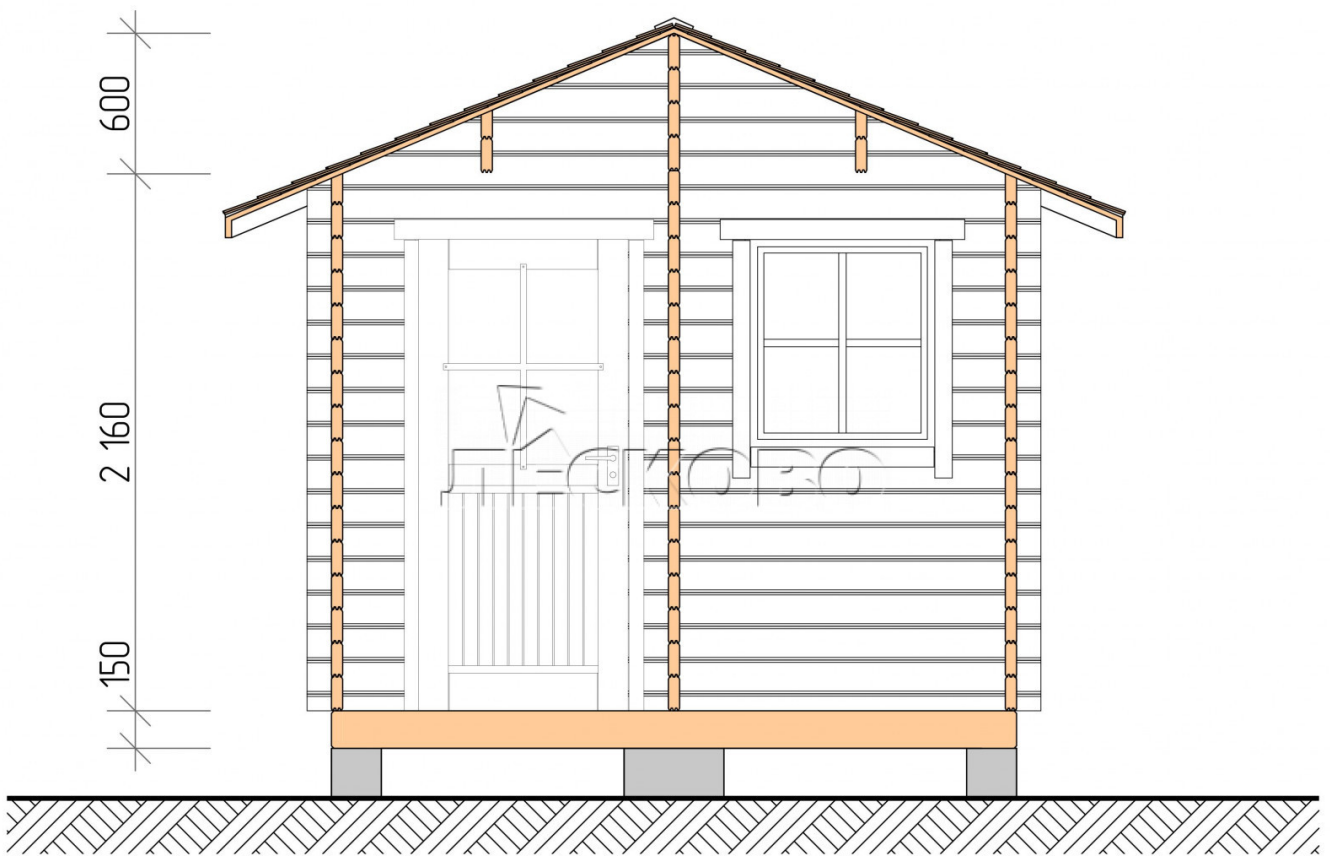

Outdoor sauna "BV" series 3×6

Project Dimensions

3 × 6 / 22.2 m²

Full house set

4,021 €

Timber

45 MM

65 MM
+ 935 €

Project planning

Разрез

House Kit

- Wall kit: 44 × 145 mm mini-chamber drying chamber with bowls for the project. The material of the tree is spruce, pine (GOST 8486). Humidity 12-14%. The height of the walls is 2.16 m.;
- Logs, lower harness: board 45 × 145 mm chamber drying 10-12%;
- Floors: floorboard 35 mm., Chamber drying;
- Ceiling: imitation of a bar 20 × 135 mm, Chamber drying;
- Wooden windows, glass 4 mm, Single. Treatment with a colorless antiseptic. Hardware;

0.40×0.38 м.2 шт.

0.87×0.78 м.1 шт.

- Wooden doors;

0.84×1.885 м.
bath.2 шт.

0.84×1.885 м.
glass.1 шт.

7. Platbands: dry planed board 20 × 100 mm;

8. Roof: shingles;

9. Skirting board 35 mm.