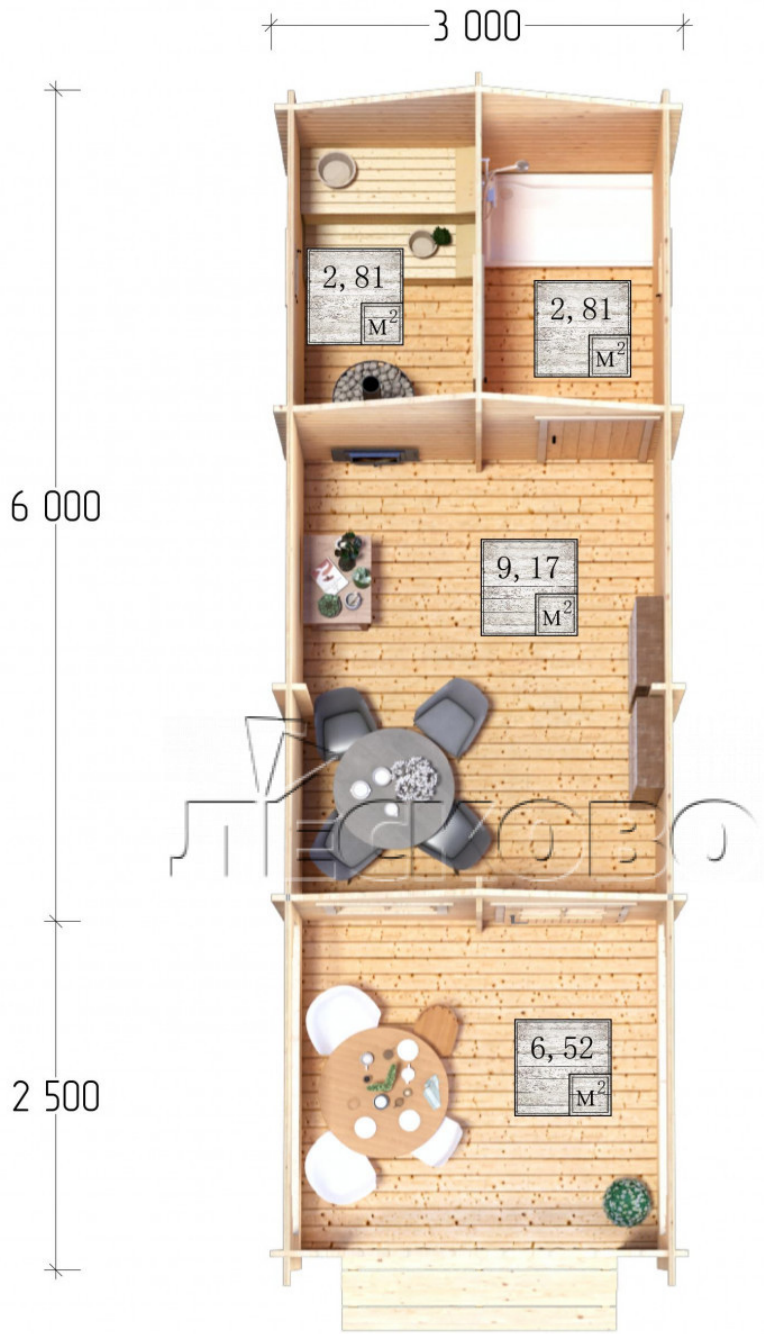

Outdoor sauna "BV" series 3×6

Project Dimensions

3 × 6 / 22.2 m²

Full house set

4,021 €

Timber

45 MM

65 MM
+ 935 €

Project planning

Разрез

House Kit

- Wall kit: 44 × 145 mm mini-chamber drying chamber with bowls for the project. The material of the tree is spruce, pine (GOST 8486). Humidity 12-14%. The height of the walls is 2.16 m.;
- Logs, lower harness: board 45 × 145 mm chamber drying 10-12%;
- Floors: floorboard 35 mm., Chamber drying;
- Ceiling: imitation of a bar 20 × 135 mm, Chamber drying;
- Wooden windows, glass 4 mm, Single. Treatment with a colorless antiseptic. Hardware;

0.40×0.38 м.2 шт.

0.87×0.78 м.1 шт.

- Wooden doors;

0.84×1.885 м.
bath.2 шт.

0.84×1.885 м.
glass.1 шт.

7. Platbands: dry planed board 20 × 100 mm;

8. Roof: shingles;

9. Skirting board 35 mm.