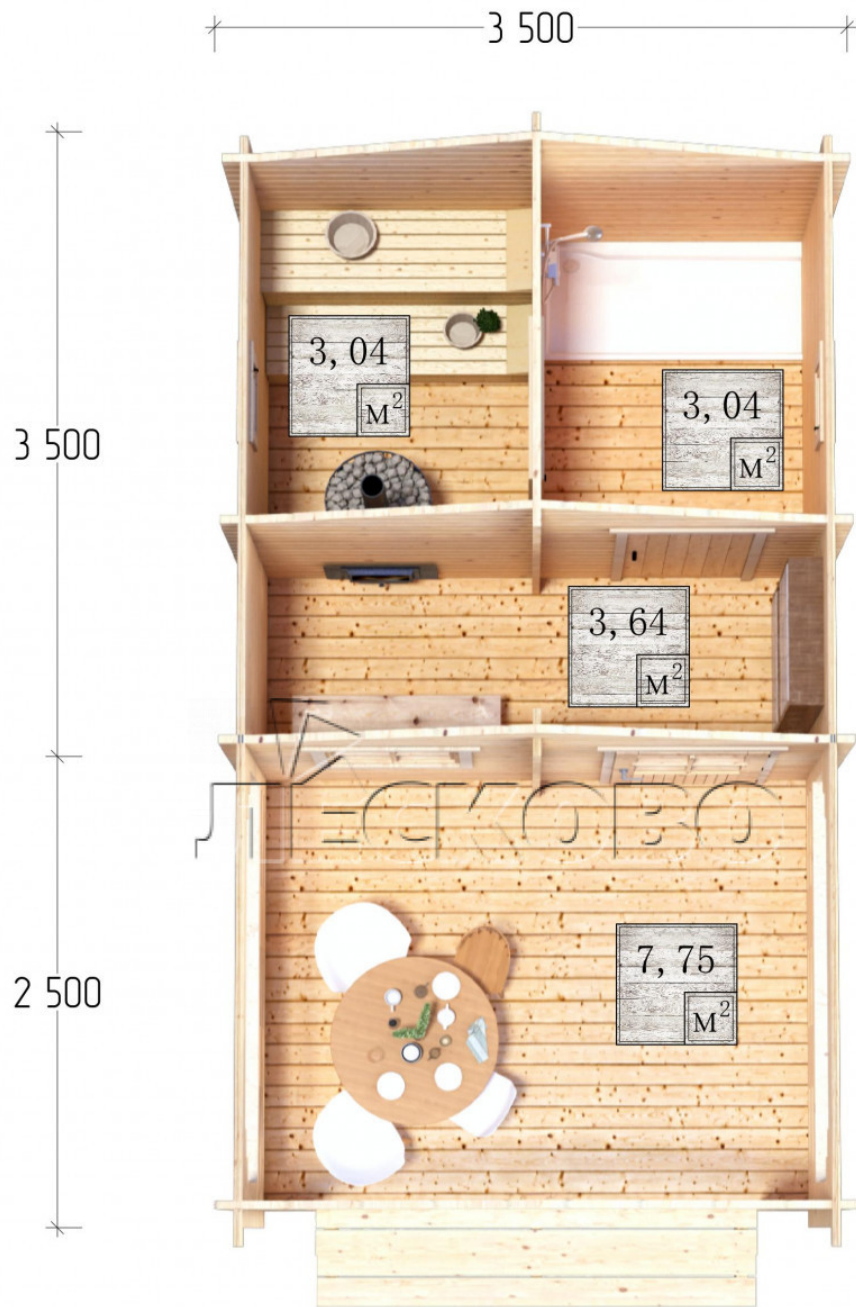

## Outdoor sauna "BV" series 3.5×3.5

Project Dimensions

3.5 × 3.5 / 18.3 m<sup>2</sup>

Full house set

**3,427 €**

## Project planning

# Разрез

## House Kit

- Wall kit: 44 × 145 mm mini-chamber drying chamber with bowls for the project. The material of the tree is spruce, pine (GOST 8486). Humidity 12-14%. The height of the walls is 2.16 m.;

- Logs, lower harness: board 45 × 145 mm chamber drying 10-12%;
- Floors: floorboard 35 mm., Chamber drying;
- Ceiling: imitation of a bar 20 × 135 mm, Chamber drying;
- Wooden windows, glass 4 mm, Single. Treatment with a colorless antiseptic. Hardware;