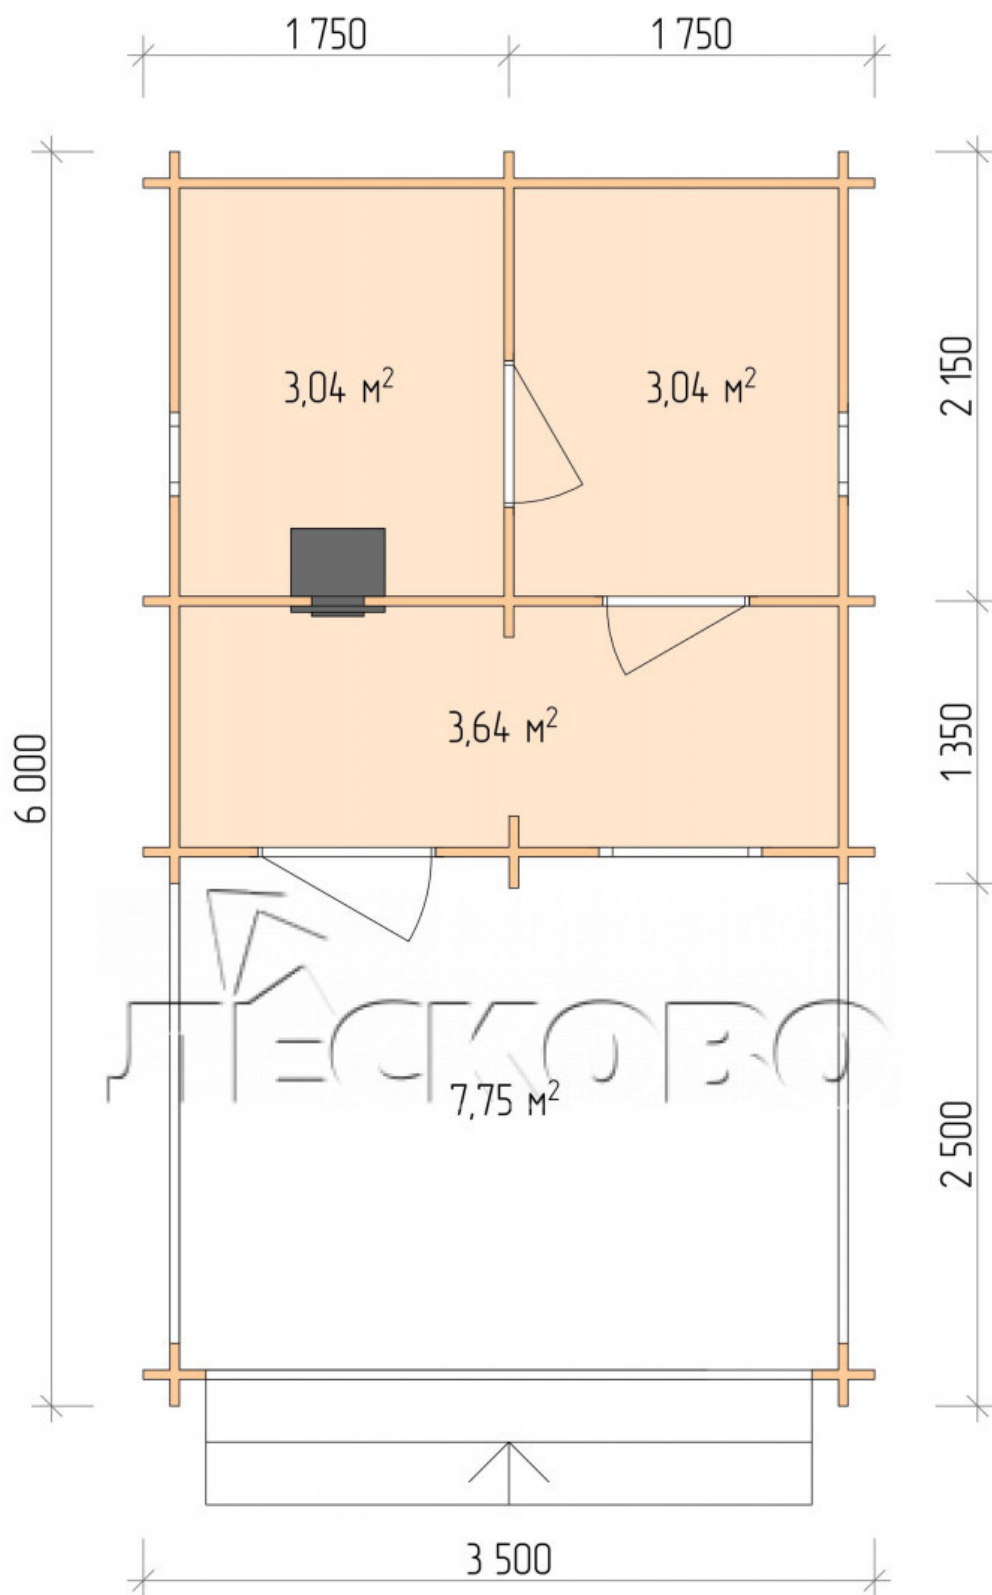

## Outdoor sauna "BV" series 3.5×3.5

Project Dimensions

3.5 × 3.5 / 18.3 m<sup>2</sup>

Full house set

**3,427 €**

### Timber

45 MM

65 MM  
+ 764 €

# Разрез

0.40×0.38 м.2 шт.

0.87×0.78 м.1 шт.

- Wooden doors;

0.84×1.885 м.  
bath.2 шт.

0.84×1.885 м.  
glass.1 шт.

7. Platbands: dry planed board 20 × 100 mm;

8. Roof: shingles;

9. Skirting board 35 mm.