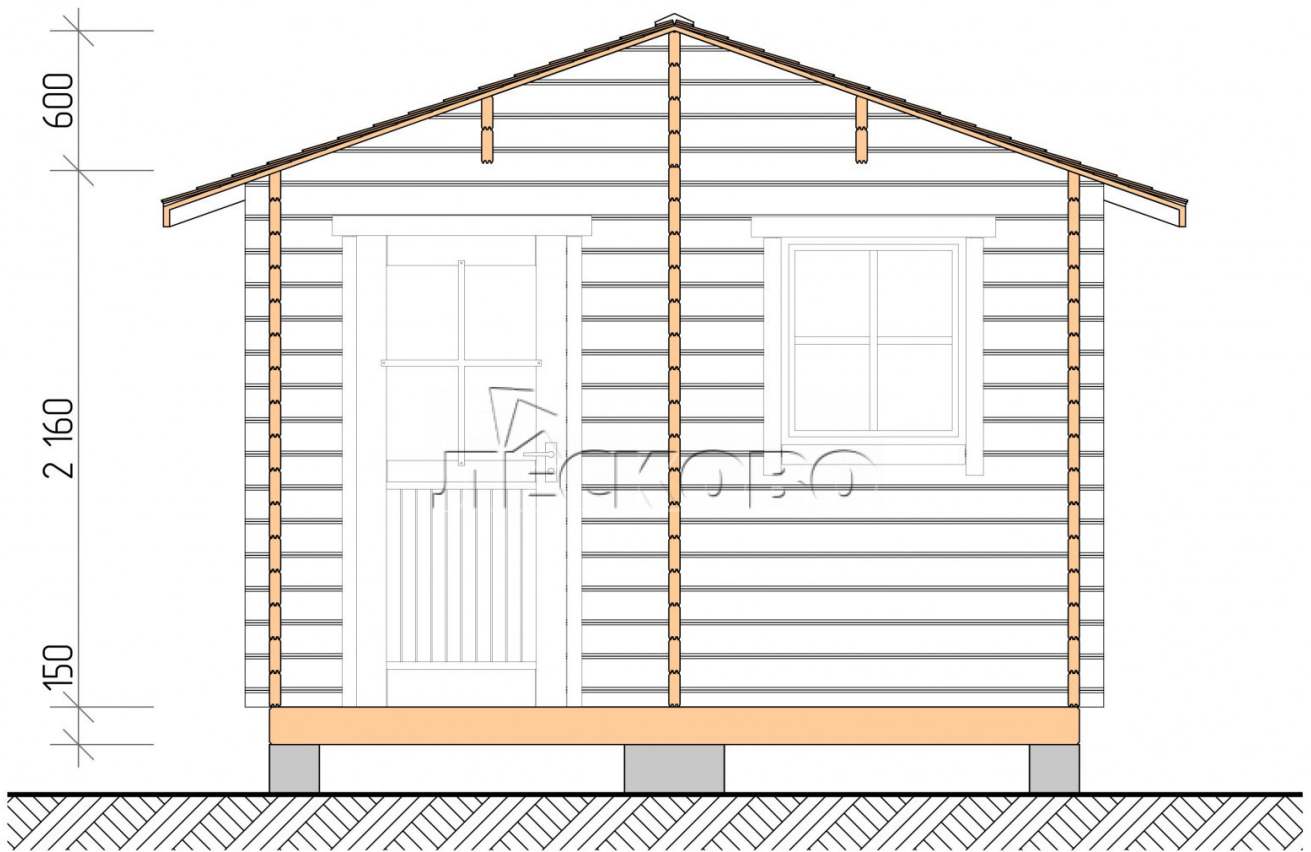

Outdoor sauna "BV" series 3.5×4.5

Project Dimensions

3.5 × 4.5 / 21.5 m²

Full house set

3,764 €

Timber

45 MM

65 MM
+ 842 €

Project planning

3 500

4 500

2 500

Разрез

House Kit

- Wall kit: 44 × 145 mm mini-chamber drying chamber with bowls for the project. The material of the tree is spruce, pine (GOST 8486). Humidity 12-14%. The height of the walls is 2.16 m.;