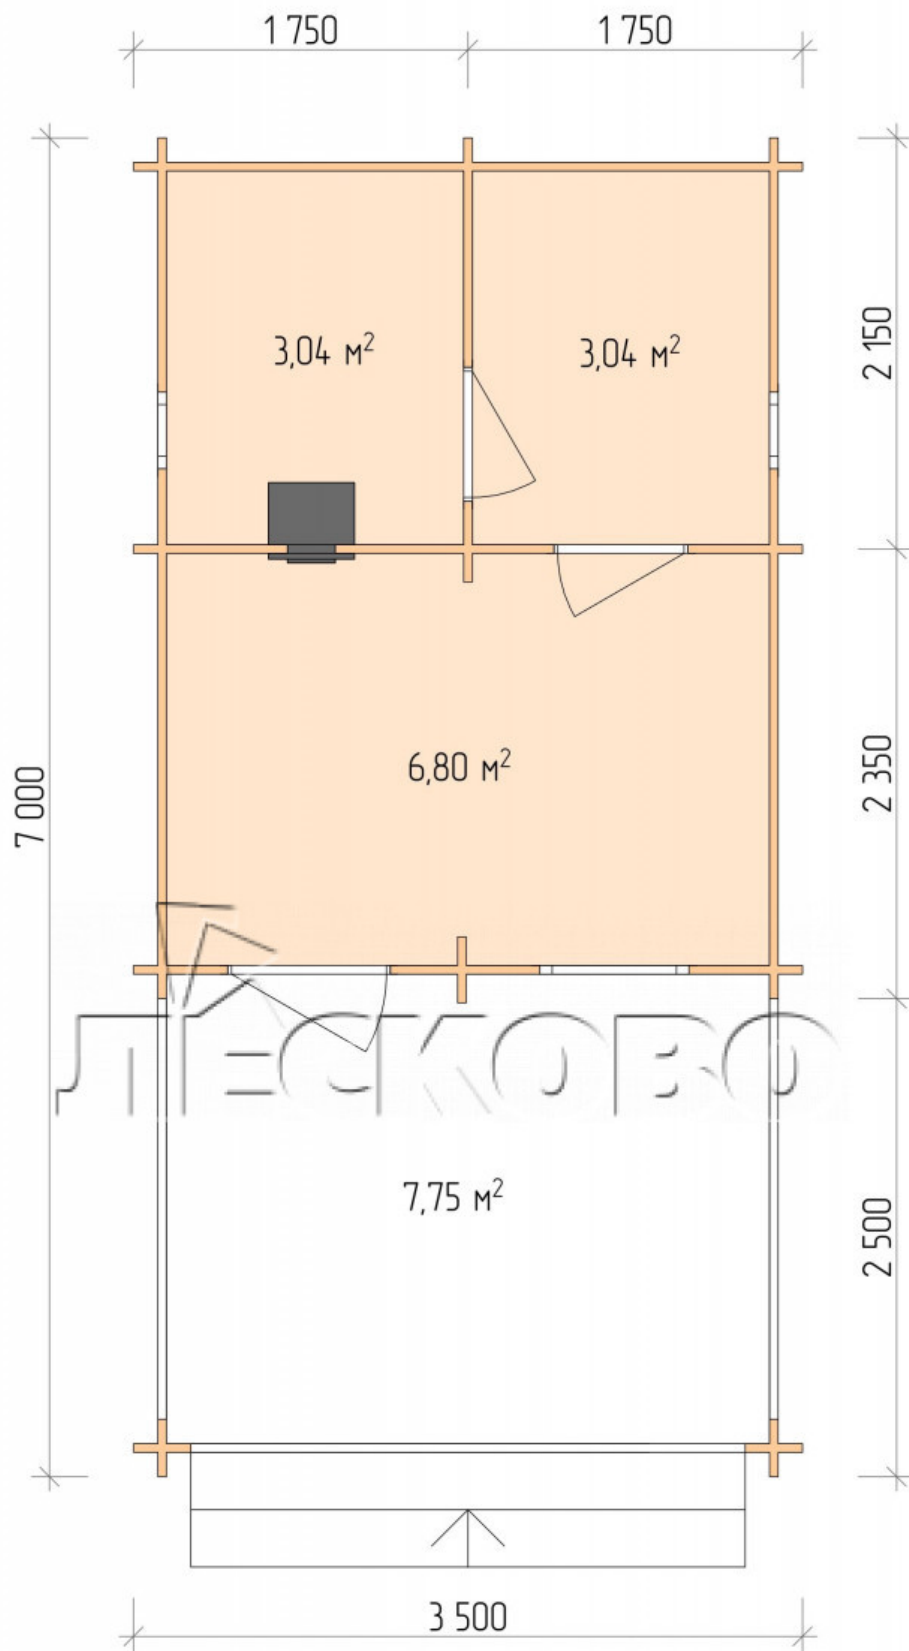

Outdoor sauna "BV" series 3.5×4.5

Project Dimensions

3.5 × 4.5 / 21.5 m²

Full house set

3,764 €

Timber

45 MM

65 MM
+ 842 €

Project planning

3 500

4 500

2 500

Разрез

House Kit

- Wall kit: 44 × 145 mm mini-chamber drying chamber with bowls for the project. The material of the tree is spruce, pine (GOST 8486). Humidity 12-14%. The height of the walls is 2.16 m.;

- Logs, lower harness: board 45 × 145 mm chamber drying 10-12%;
- Floors: floorboard 35 mm., Chamber drying;
- Ceiling: imitation of a bar 20 × 135 mm, Chamber drying;
- Wooden windows, glass 4 mm, Single. Treatment with a colorless antiseptic. Hardware;

0.40×0.38 м.2 шт.

0.87×0.78 м.1 шт.

- Wooden doors;

0.84×1.885 м.
bath.2 шт.

0.84×1.885 м.
glass.1 шт.

7. Platbands: dry planed board 20 × 100 mm;

8. Roof: shingles;

9. Skirting board 35 mm.