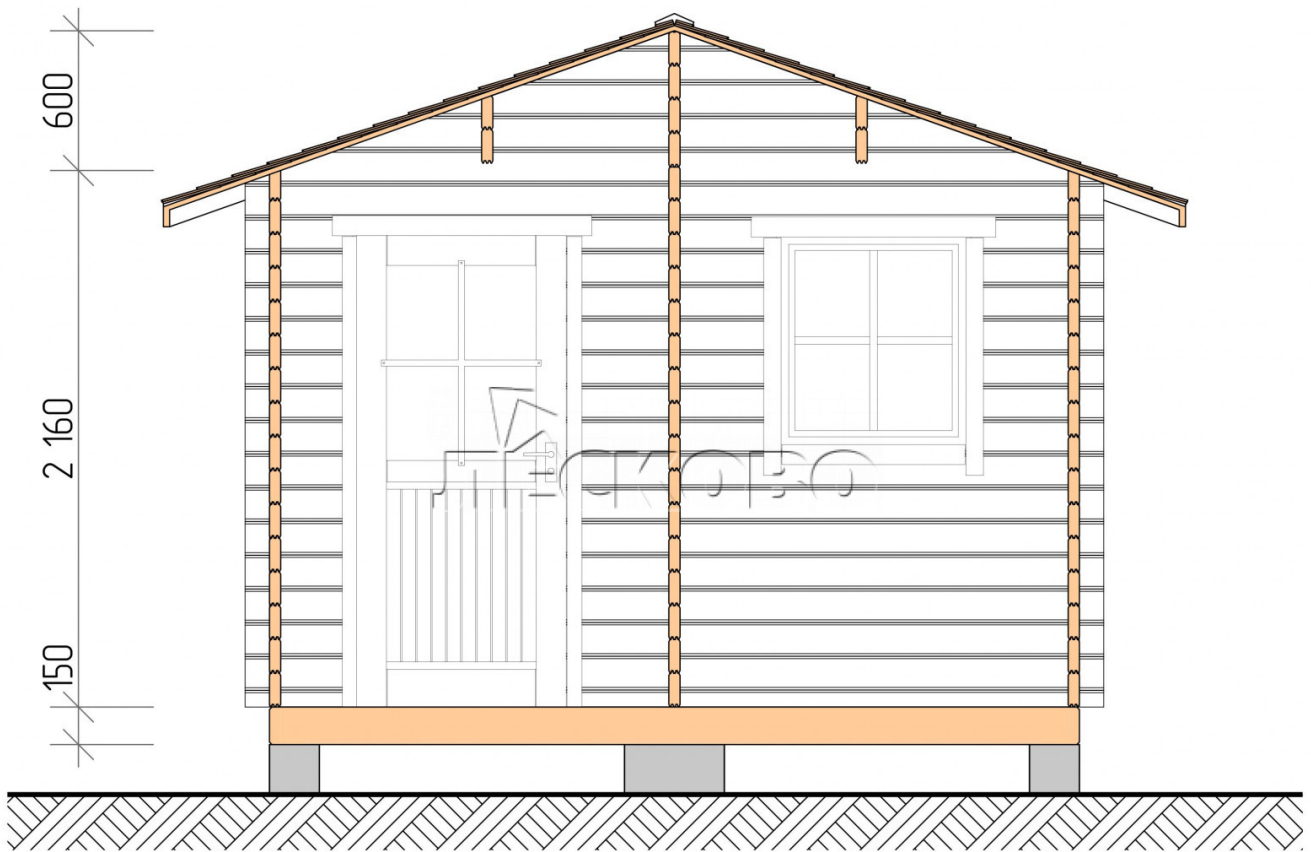

Outdoor sauna "BV" series 3.5x4

Project Dimensions

3.5 × 4 / 19.9 m²

Full house set

3,590 €

Timber

45 MM

65 MM
+ 818 €

Project planning

3 500

4 500

2 500

Разрез

House Kit

- Wall kit: 44 × 145 mm mini-chamber drying chamber with bowls for the project. The material of the tree is spruce, pine (GOST 8486). Humidity 12-14%. The height of the walls is 2.16 m.;