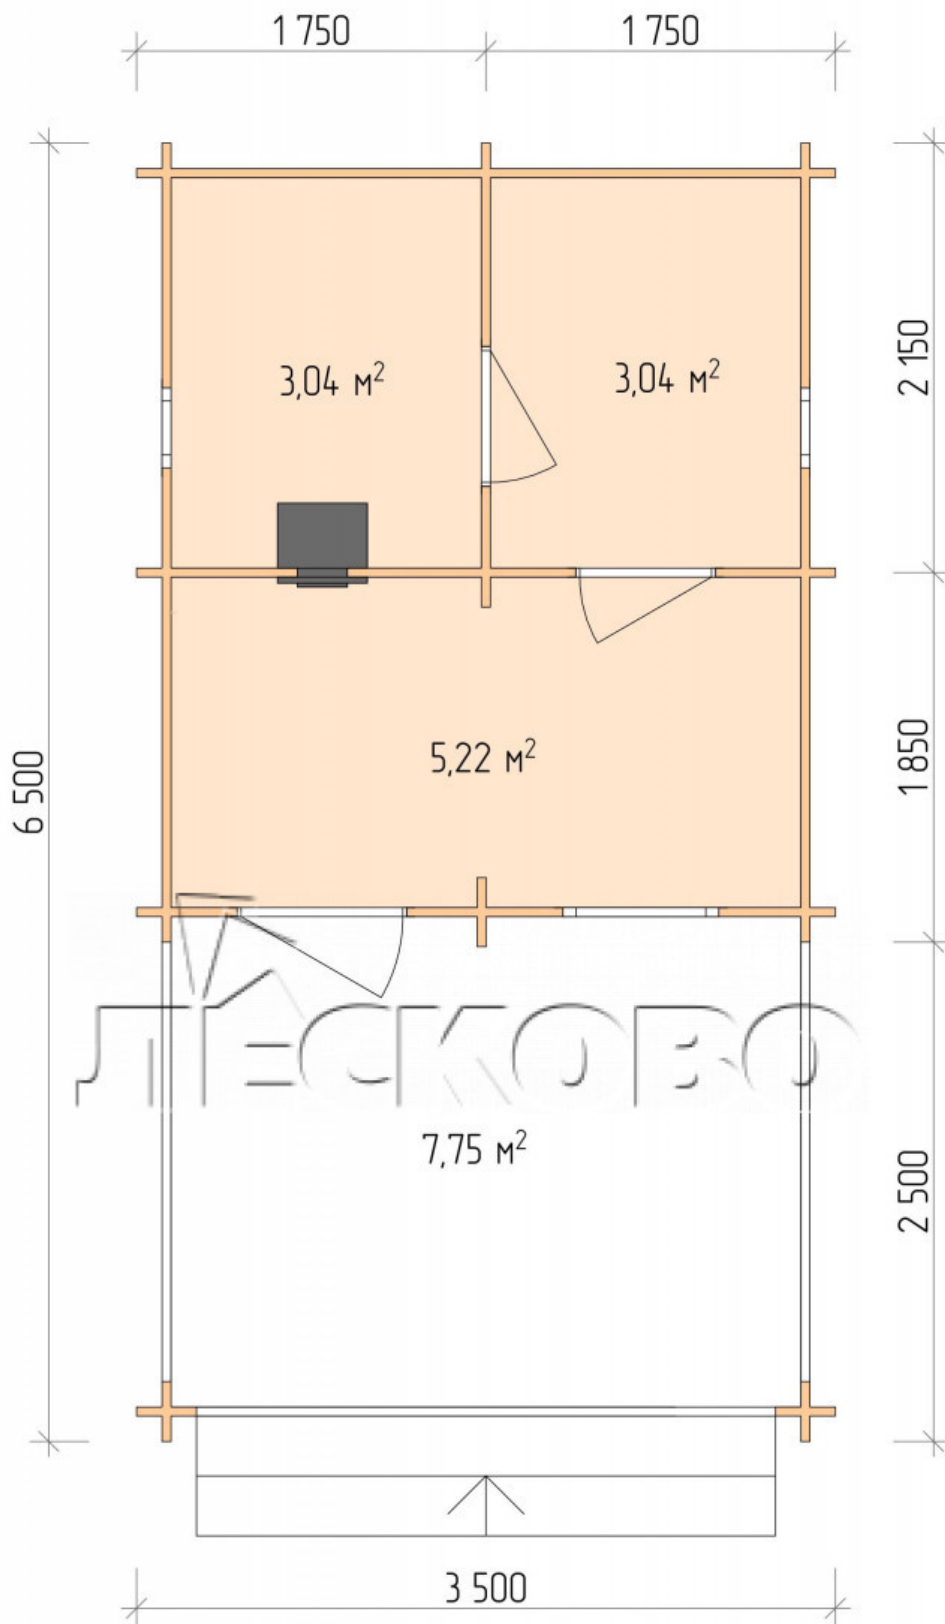

Outdoor sauna "BV" series 3.5x4

Project Dimensions

3.5 × 4 / 19.9 m²

Full house set

3,590 €

Timber

45 MM

65 MM
+ 818 €

Project planning

3 500

4 500

2 500

Разрез

House Kit

- Wall kit: 44 × 145 mm mini-chamber drying chamber with bowls for the project. The material of the tree is spruce, pine (GOST 8486). Humidity 12-14%. The height of the walls is 2.16 m.;

- Logs, lower harness: board 45 × 145 mm chamber drying 10-12%;
- Floors: floorboard 35 mm., Chamber drying;
- Ceiling: imitation of a bar 20 × 135 mm, Chamber drying;
- Wooden windows, glass 4 mm, Single. Treatment with a colorless antiseptic. Hardware;

0.40×0.38 м.2 шт.

0.87×0.78 м.1 шт.

- Wooden doors;

0.84×1.885 м.
bath.2 шт.

0.84×1.885 м.
glass.1 шт.

7. Platbands: dry planed board 20 × 100 mm;

8. Roof: shingles;

9. Skirting board 35 mm.