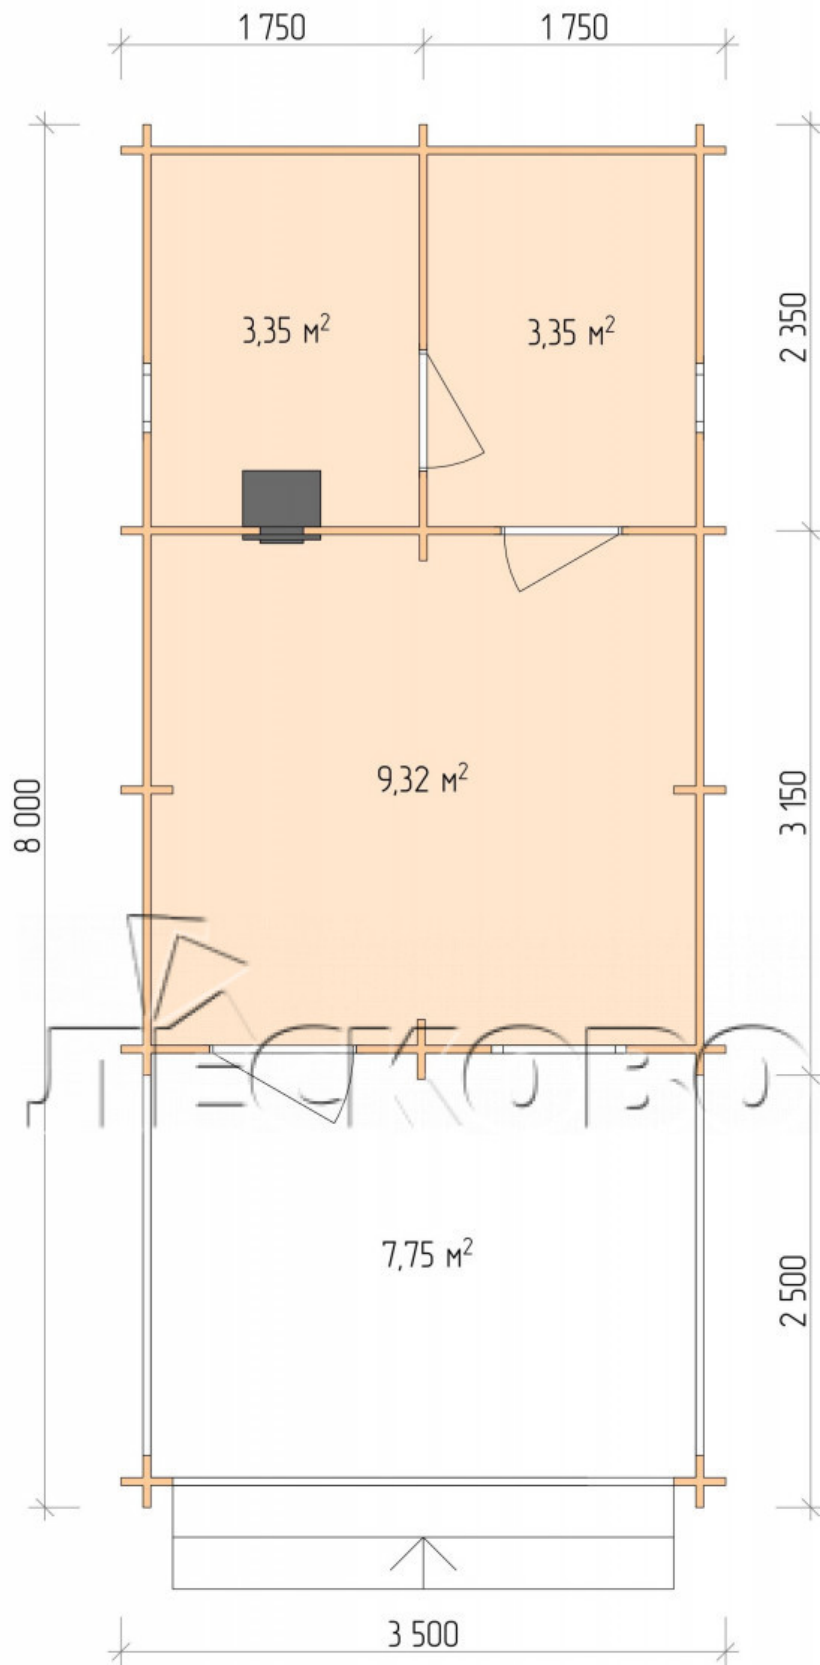

Outdoor sauna "BV" series 3.5×5.5

Project Dimensions

3.5 × 5.5 / 23.1 m²

Full house set

3,861 €

Timber

45 MM

65 MM
+ 867 €

Project planning

3 500

5 500

2 500

Разрез

House Kit

- Wall kit: 44 × 145 mm mini-chamber drying chamber with bowls for the project. The material of the tree is spruce, pine (GOST 8486). Humidity 12-14%. The height of the walls is 2.16 m.;

- Logs, lower harness: board 45 × 145 mm chamber drying 10-12%;
- Floors: floorboard 35 mm., Chamber drying;
- Ceiling: imitation of a bar 20 × 135 mm, Chamber drying;
- Wooden windows, glass 4 mm, Single. Treatment with a colorless antiseptic. Hardware;

0.40×0.38 м.2 шт.

0.87×0.78 м.1 шт.

- Wooden doors;

0.84×1.885 м.
bath.2 шт.

0.84×1.885 м.
glass.1 шт.

7. Platbands: dry planed board 20 × 100 mm;

8. Roof: shingles;

9. Skirting board 35 mm.