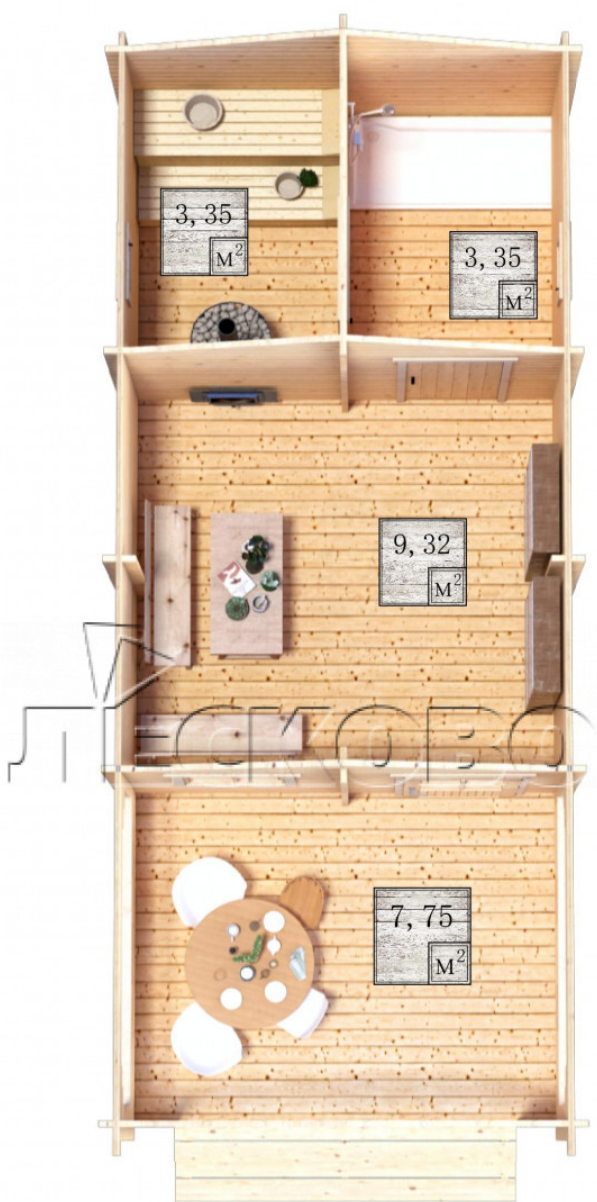

Outdoor sauna "BV" series 3.5×5.5

Project Dimensions

3.5 × 5.5 / 23.1 m²

Full house set

3,861 €

Timber

45 MM

65 MM
+ 867 €

Project planning

3 500

5 500

2 500

Разрез

House Kit

- Wall kit: 44 × 145 mm mini-chamber drying chamber with bowls for the project. The material of the tree is spruce, pine (GOST 8486). Humidity 12-14%. The height of the walls is 2.16 m.;

- Logs, lower harness: board 45 × 145 mm chamber drying 10-12%;
- Floors: floorboard 35 mm., Chamber drying;
- Ceiling: imitation of a bar 20 × 135 mm, Chamber drying;
- Wooden windows, glass 4 mm, Single. Treatment with a colorless antiseptic. Hardware;

0.40×0.38 м.2 шт.

0.87×0.78 м.1 шт.

- Wooden doors;

0.84×1.885 м.
bath.2 шт.

0.84×1.885 м.
glass.1 шт.

7. Platbands: dry planed board 20 × 100 mm;

8. Roof: shingles;

9. Skirting board 35 mm.