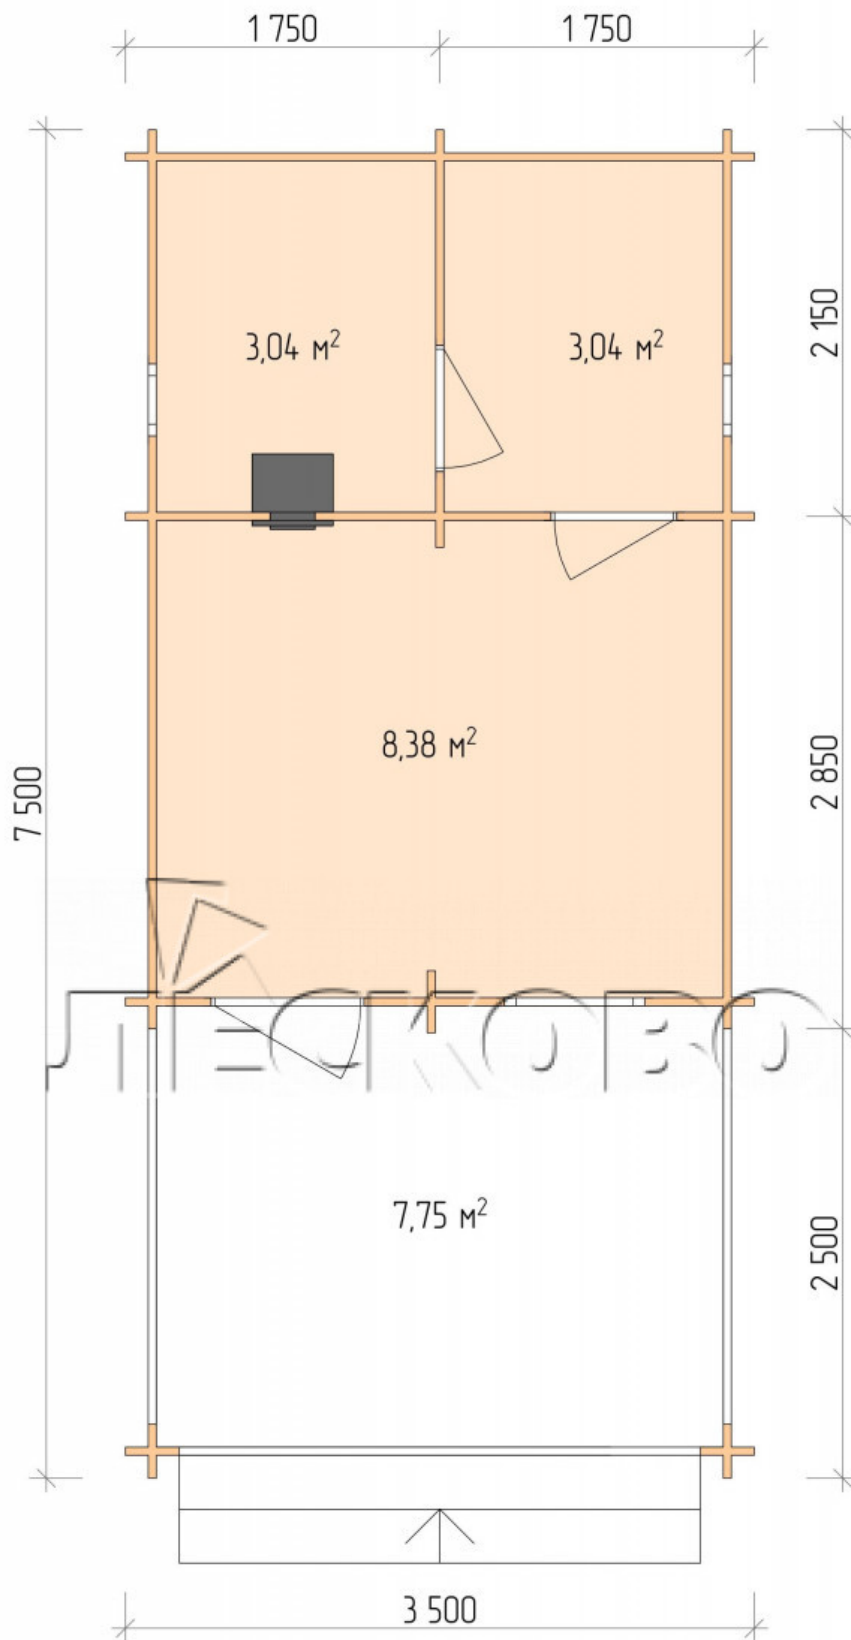

Outdoor sauna "BV" series 3.5x5

Project Dimensions

3.5 × 5 / 23.1 m²

Full house set

3,920 €

Timber

45 MM

65 MM
+ 880 €

Project planning

3 500

5 000

2 500

Разрез

House Kit

- Wall kit: 44 × 145 mm mini-chamber drying chamber with bowls for the project. The material of the tree is spruce, pine (GOST 8486). Humidity 12-14%. The height of the walls is 2.16 m.;

- Logs, lower harness: board 45 × 145 mm chamber drying 10-12%;
- Floors: floorboard 35 mm., Chamber drying;
- Ceiling: imitation of a bar 20 × 135 mm, Chamber drying;
- Wooden windows, glass 4 mm, Single. Treatment with a colorless antiseptic. Hardware;

0.40×0.38 м.2 шт.

0.87×0.78 м.1 шт.

- Wooden doors;

0.84×1.885 м.

bath.2 шт.

0.84×1.885 м.

glass.1 шт.

7. Platbands: dry planed board 20 × 100 mm;