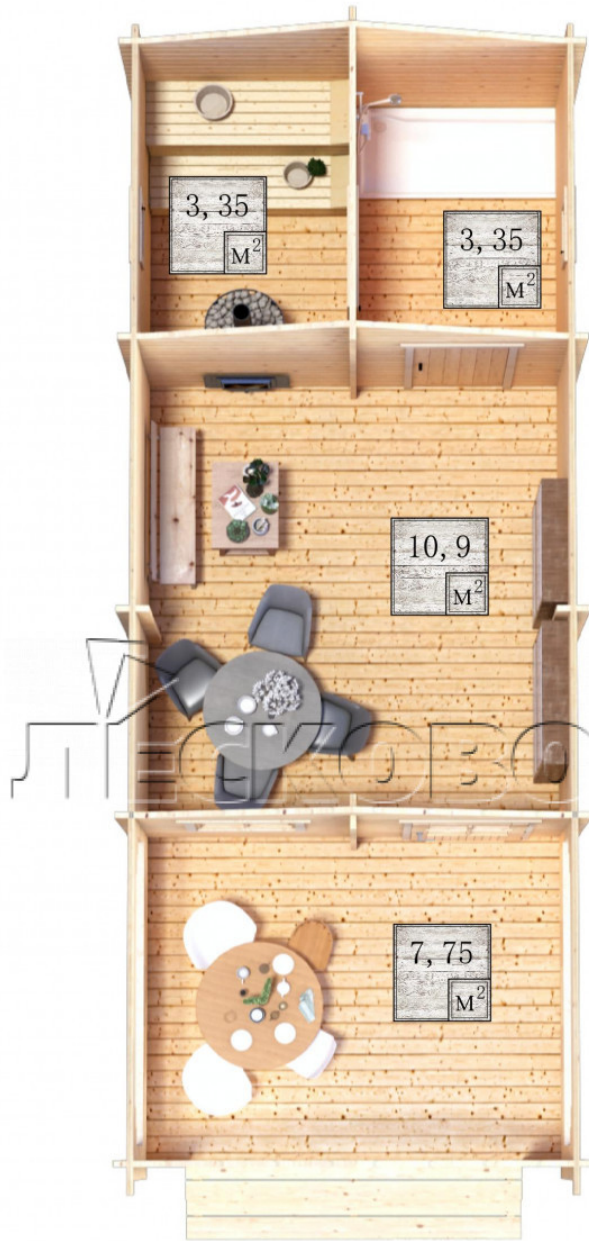

Outdoor sauna "BV" series 3.5×6

Project Dimensions

3.5 × 6 / 26.3 m²

Full house set

4,402 €

Timber

45 MM

65 MM
+ 996 €

Project planning

3 500

6 000

2 500

Разрез

House Kit

- Wall kit: 44 × 145 mm mini-chamber drying chamber with bowls for the project. The material of the tree is spruce, pine (GOST 8486). Humidity 12-14%. The height of the walls is 2.16 m.;

- Logs, lower harness: board 45 × 145 mm chamber drying 10-12%;
- Floors: floorboard 35 mm., Chamber drying;
- Ceiling: imitation of a bar 20 × 135 mm, Chamber drying;
- Wooden windows, glass 4 mm, Single. Treatment with a colorless antiseptic. Hardware;

0.40×0.38 м.2 шт.

0.87×0.78 м.1 шт.

- Wooden doors;

0.84×1.885 м.
bath.2 шт.

0.84×1.885 м.
glass.1 шт.

7. Platbands: dry planed board 20 × 100 mm;

8. Roof: shingles;

9. Skirting board 35 mm.