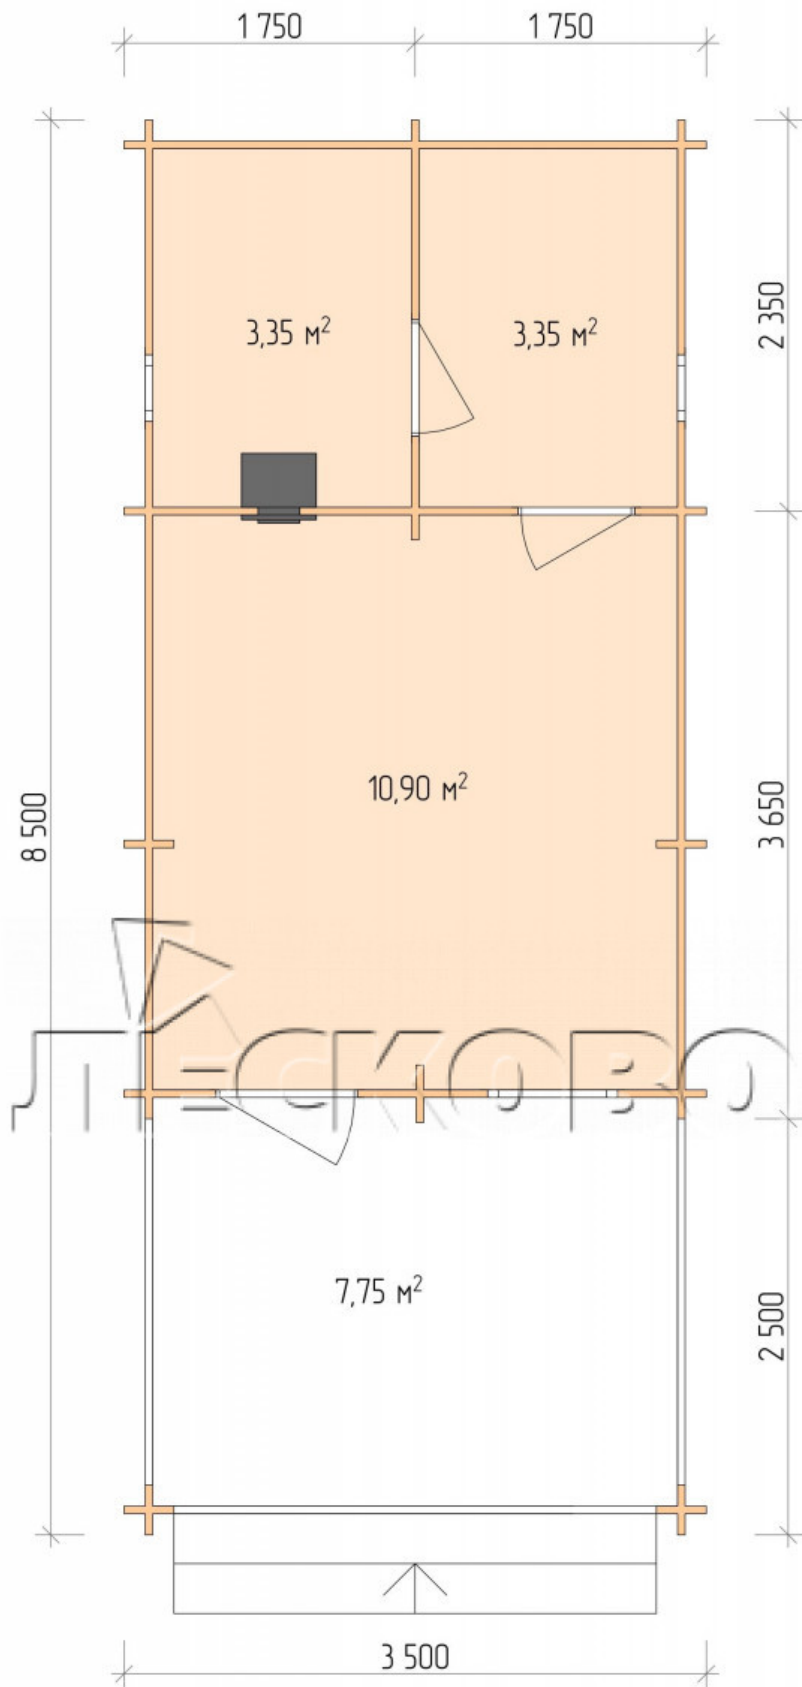

Outdoor sauna "BV" series 3.5×6

Project Dimensions

3.5 × 6 / 26.3 m²

Full house set

4,402 €

Timber

45 MM

65 MM
+ 996 €

Project planning

3 500

6 000

2 500

Разрез

House Kit

- Wall kit: 44 × 145 mm mini-chamber drying chamber with bowls for the project. The material of the tree is spruce, pine (GOST 8486). Humidity 12-14%. The height of the walls is 2.16 m.;

- Logs, lower harness: board 45 × 145 mm chamber drying 10-12%;
- Floors: floorboard 35 mm., Chamber drying;
- Ceiling: imitation of a bar 20 × 135 mm, Chamber drying;
- Wooden windows, glass 4 mm, Single. Treatment with a colorless antiseptic. Hardware;

0.40×0.38 м.2 шт.

0.87×0.78 м.1 шт.

- Wooden doors;

0.84×1.885 м.
bath.2 шт.

0.84×1.885 м.
glass.1 шт.

7. Platbands: dry planed board 20 × 100 mm;

8. Roof: shingles;

9. Skirting board 35 mm.