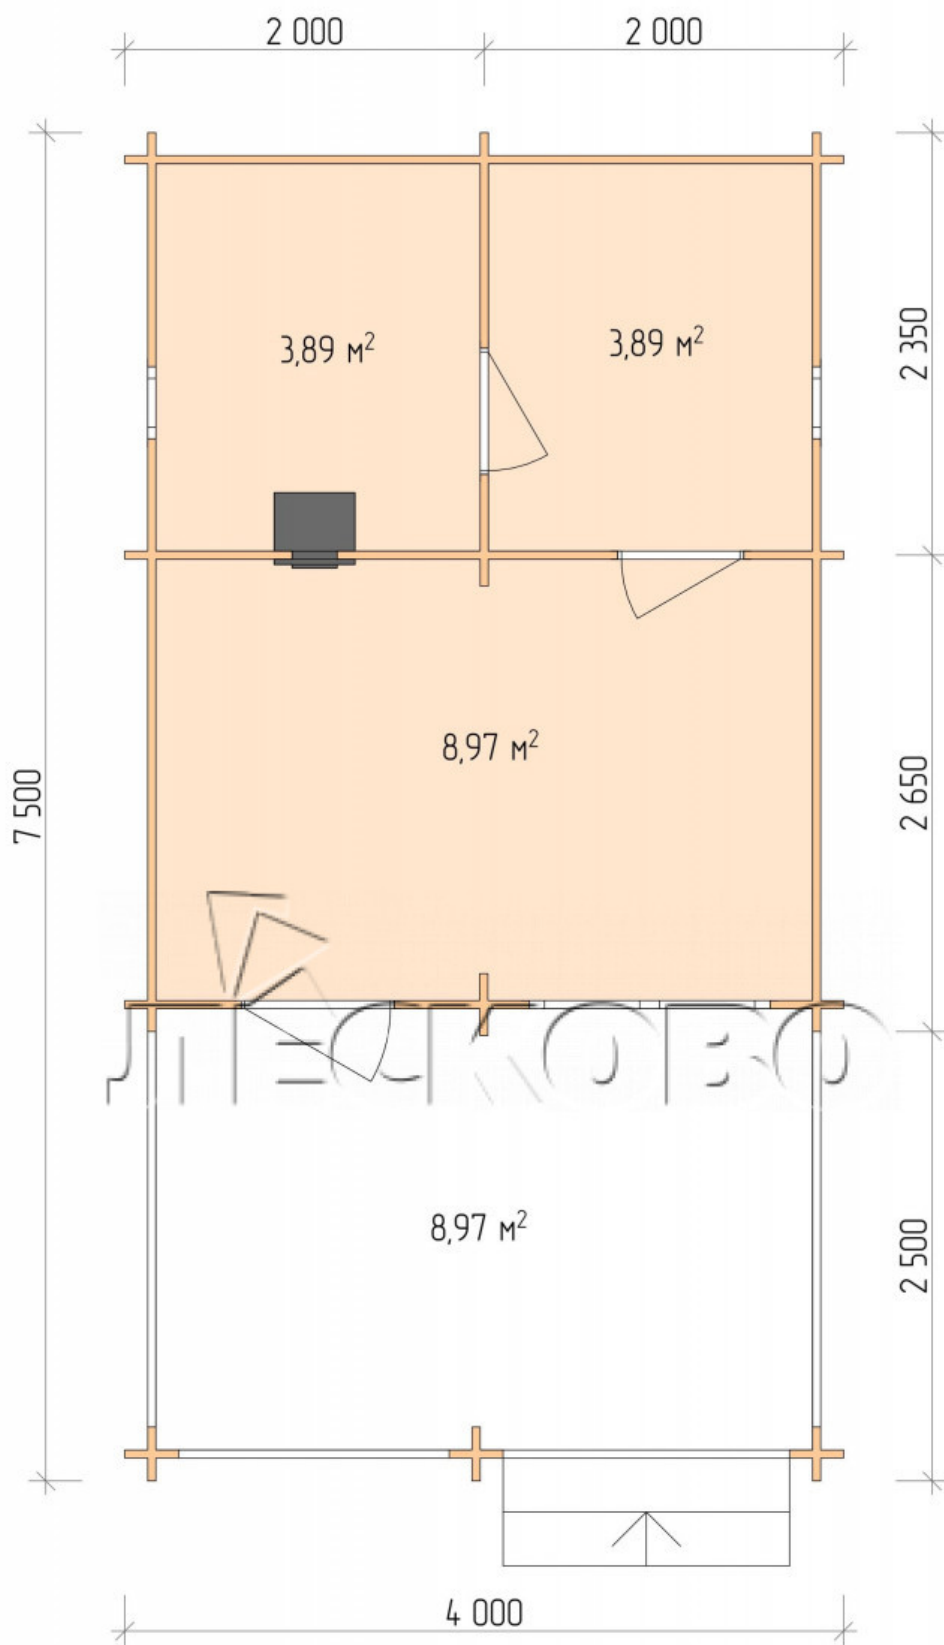

Outdoor sauna "BV" series 4×4.5

Project Dimensions

4 × 4.5 / 24.8 m²

Full house set

4,420 €

Timber

45 MM

65 MM
+ 1,026 €

Project planning

4 000

4 500

2 500

Разрез

House Kit

- Wall kit: 44 × 145 mm mini-chamber drying chamber with bowls for the project. The material of the tree is spruce, pine (GOST 8486). Humidity 12-14%. The height of the walls is 2.16 m.;

- Logs, lower harness: board 45 × 145 mm chamber drying 10-12%;
- Floors: floorboard 35 mm., Chamber drying;
- Ceiling: imitation of a bar 20 × 135 mm, Chamber drying;
- Wooden windows, glass 4 mm, Single. Treatment with a colorless antiseptic. Hardware;

0.40×0.38 м.2 шт. 1.34×0.91 м.1 шт.

- Wooden doors;

0.84×1.885 м.
bath.2 шт.

0.84×1.885 м.
glass.1 шт.

7. Platbands: dry planed board 20 × 100 mm;

8. Roof: shingles;

9. Skirting board 35 mm.

+7 (927) 738-08-11