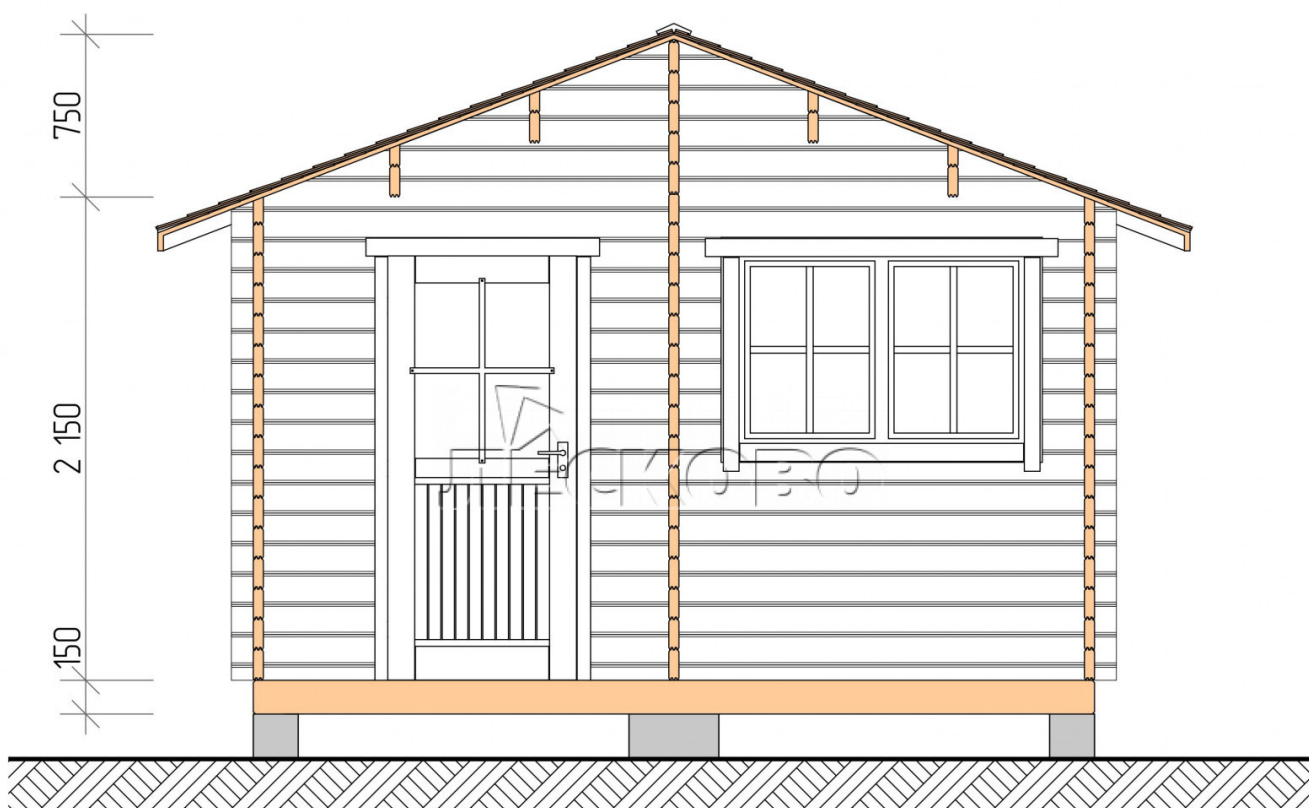

Outdoor sauna "BV" series 4×4.5

Project Dimensions

4 × 4.5 / 24.8 m²

Full house set

4,420 €

Timber

45 MM

65 MM
+ 1,026 €

Project planning

4 000

4 500

2 500

Разрез

House Kit

- Wall kit: 44 × 145 mm mini-chamber drying chamber with bowls for the project. The material of the tree is spruce, pine (GOST 8486). Humidity 12-14%. The height of the walls is 2.16 m.;