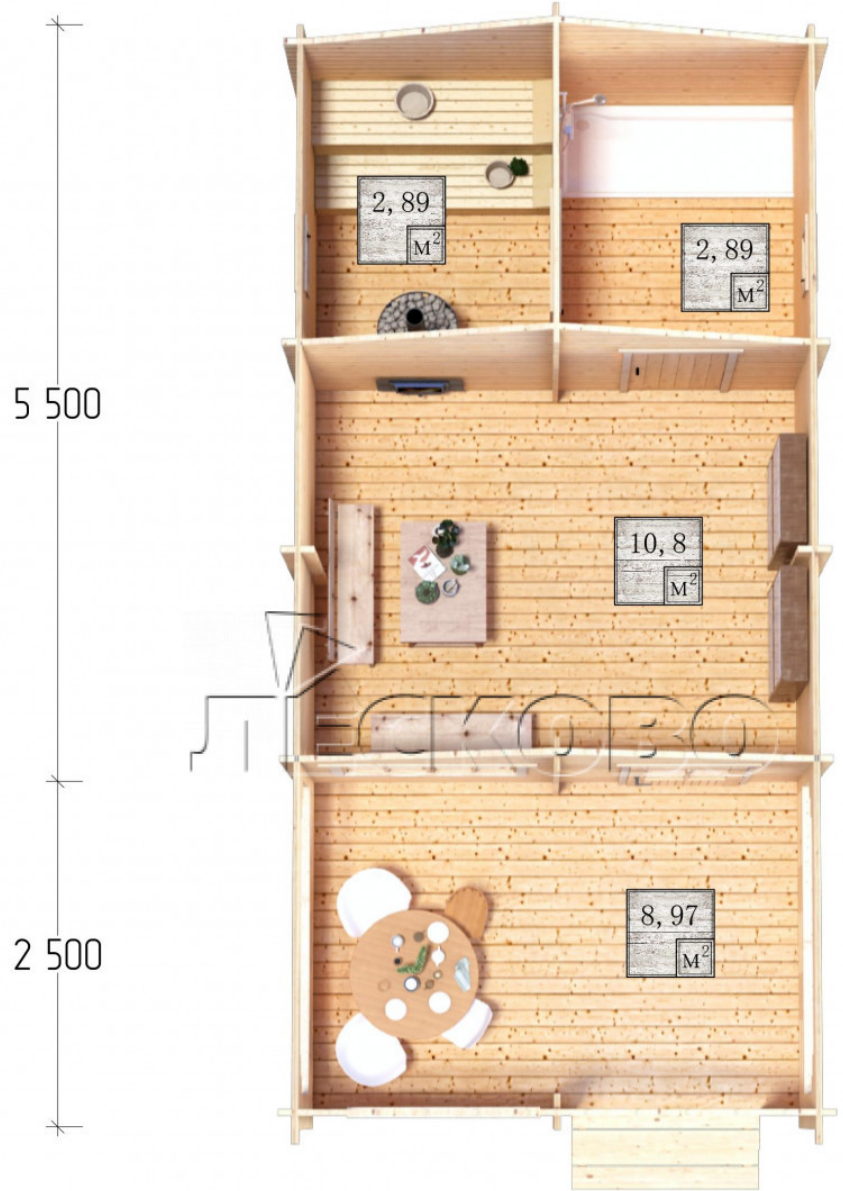

Outdoor sauna "BV" series 4×5.5

Project Dimensions

4 × 5.5 / 28.5 m²

Full house set

4,756 €

Timber

45 MM

65 MM
+ 1,113 €

Project planning

4 000

Разрез

House Kit

- Wall kit: 44 × 145 mm mini-chamber drying chamber with bowls for the project. The material of the tree is spruce, pine (GOST 8486). Humidity 12-14%. The height of the walls is 2.16 m.;

- Logs, lower harness: board 45 × 145 mm chamber drying 10-12%;
- Floors: floorboard 35 mm., Chamber drying;
- Ceiling: imitation of a bar 20 × 135 mm, Chamber drying;
- Wooden windows, glass 4 mm, Single. Treatment with a colorless antiseptic. Hardware;

0.40×0.38 м.2 шт. 1.34×0.91 м.1 шт.

- Wooden doors;

0.84×1.885 м.
bath.2 шт.

0.84×1.885 м.
glass.1 шт.

7. Platbands: dry planed board 20 × 100 mm;

8. Roof: shingles;

9. Skirting board 35 mm.

+7 (927) 738-08-11