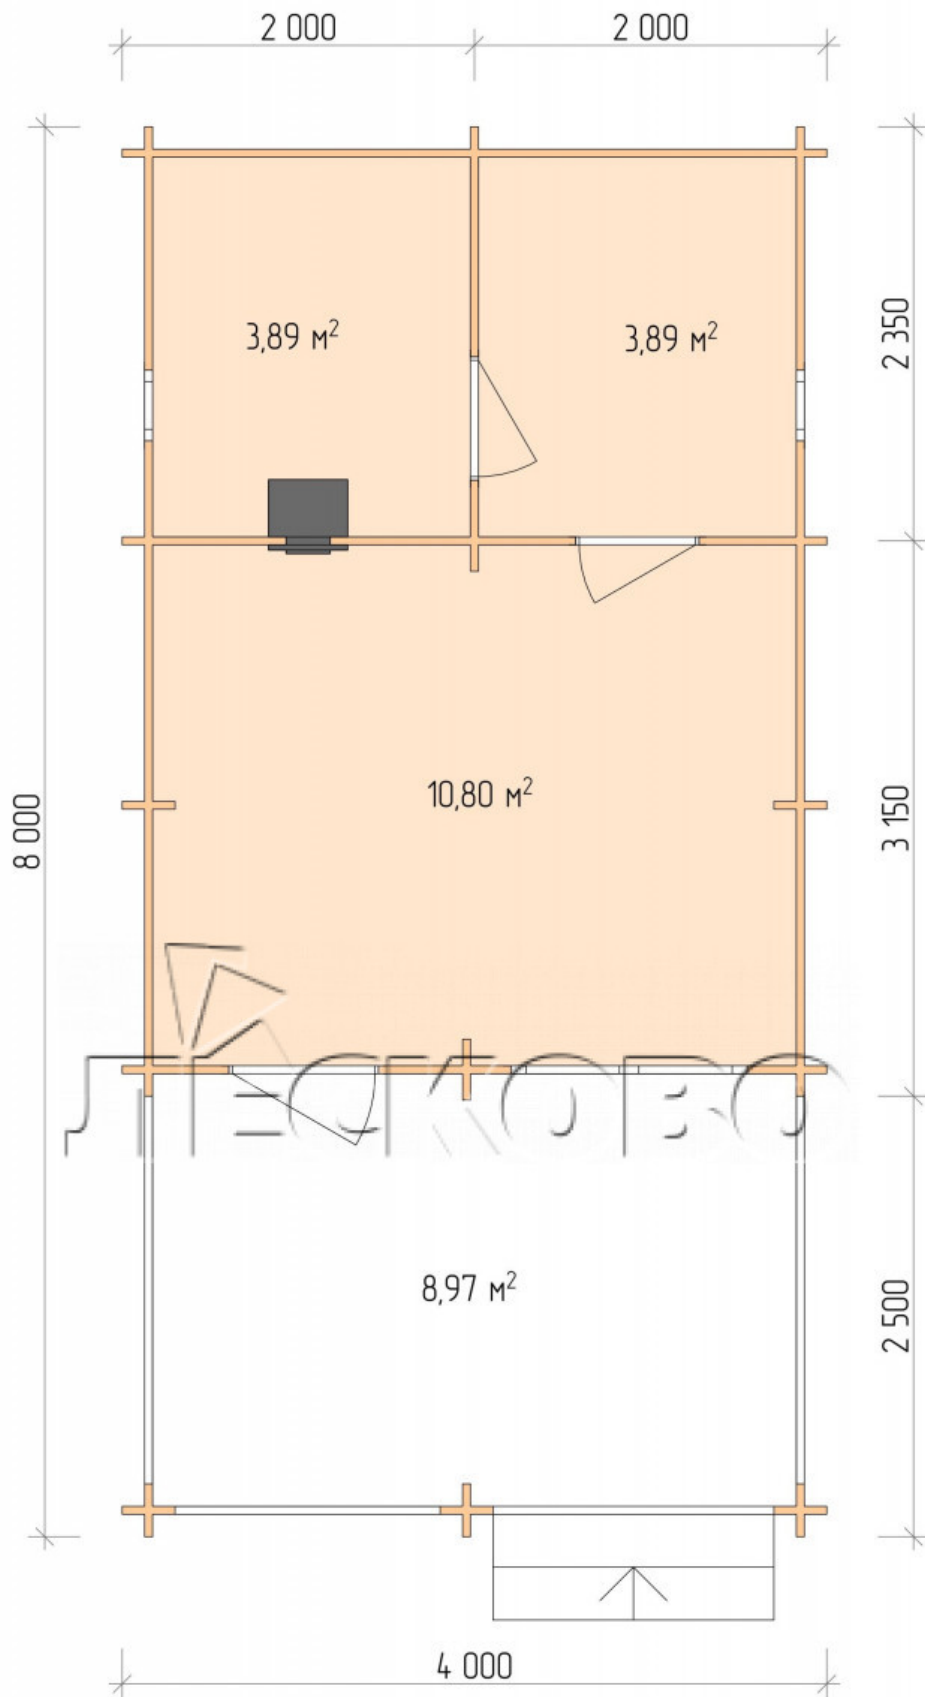

Outdoor sauna "BV" series 4×5.5

Project Dimensions

4 × 5.5 / 28.5 m²

Full house set

4,756 €

Timber

45 MM

65 MM
+ 1,113 €

Project planning

4 000

Разрез

House Kit

- Wall kit: 44 × 145 mm mini-chamber drying chamber with bowls for the project. The material of the tree is spruce, pine (GOST 8486). Humidity 12-14%. The height of the walls is 2.16 m.;

- Logs, lower harness: board 45 × 145 mm chamber drying 10-12%;
- Floors: floorboard 35 mm., Chamber drying;
- Ceiling: imitation of a bar 20 × 135 mm, Chamber drying;
- Wooden windows, glass 4 mm, Single. Treatment with a colorless antiseptic. Hardware;

0.40×0.38 м.2 шт. 1.34×0.91 м.1 шт.

- Wooden doors;

0.84×1.885 м.
bath.2 шт.

0.84×1.885 м.
glass.1 шт.

7. Platbands: dry planed board 20 × 100 mm;

8. Roof: shingles;

9. Skirting board 35 mm.

+7 (927) 738-08-11