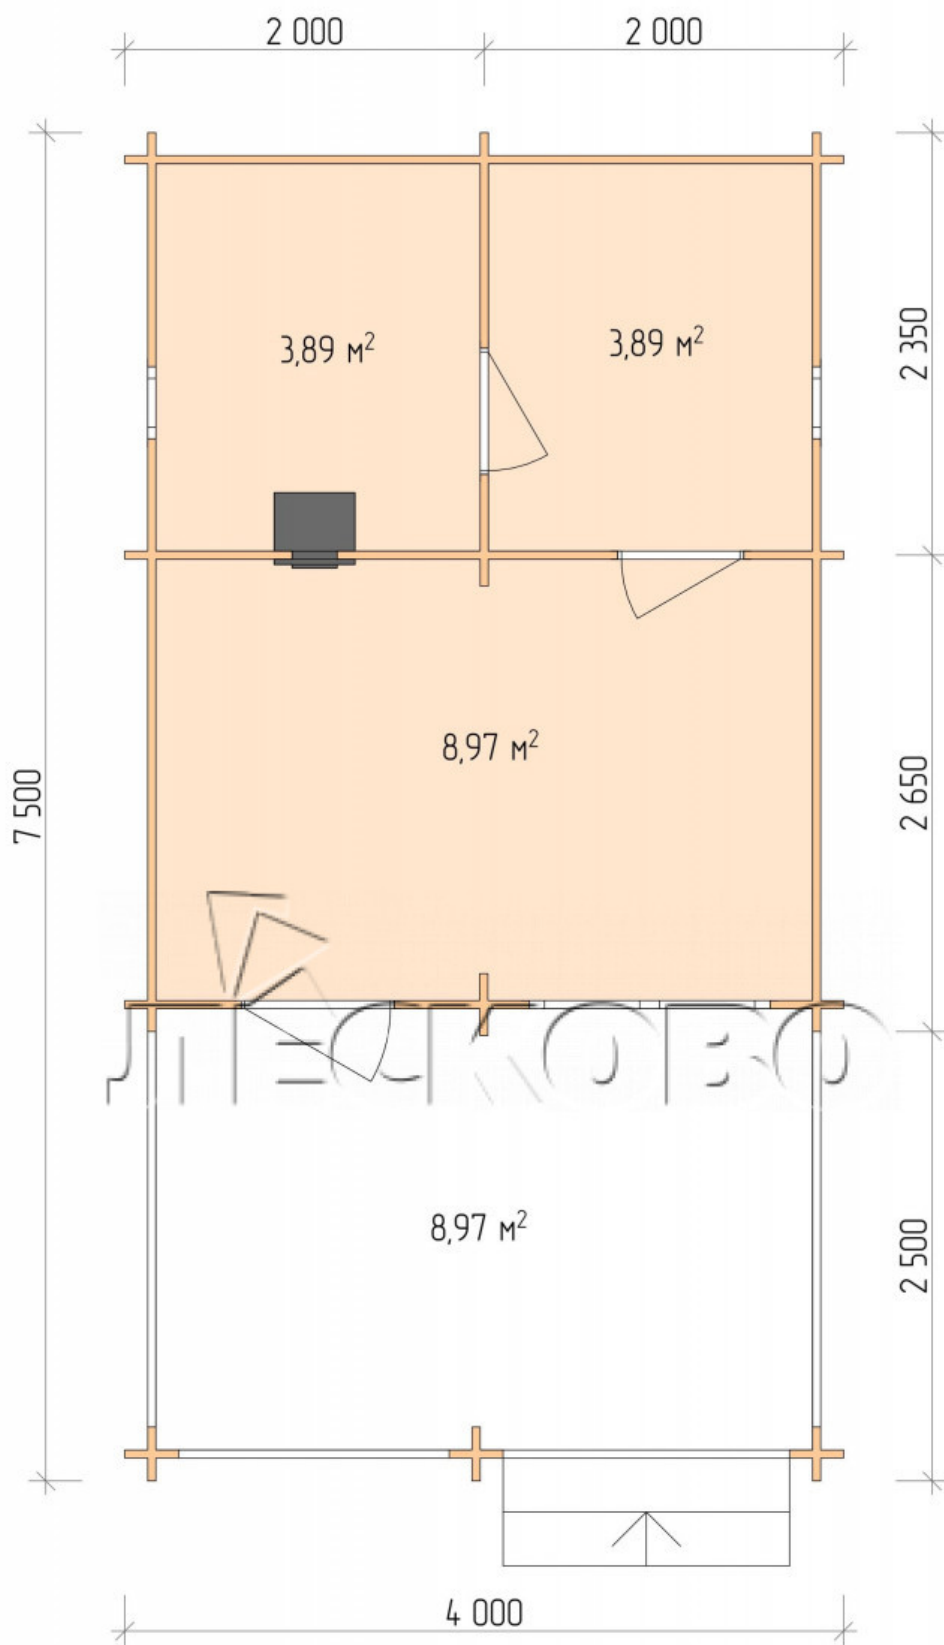

Outdoor sauna "BV" series 4×5

Project Dimensions

4 × 5 / 26.7 m²

Full house set

4,610 €

Timber

45 MM

65 MM
+ 1,069 €

Project planning

4 000

5 000

2 500

Разрез

House Kit

- Wall kit: 44 × 145 mm mini-chamber drying chamber with bowls for the project. The material of the tree is spruce, pine (GOST 8486). Humidity 12-14%. The height of the walls is 2.16 m.;

- Logs, lower harness: board 45 × 145 mm chamber drying 10-12%;
- Floors: floorboard 35 mm., Chamber drying;
- Ceiling: imitation of a bar 20 × 135 mm, Chamber drying;
- Wooden windows, glass 4 mm, Single. Treatment with a colorless antiseptic. Hardware;

0.40×0.38 м.2 шт. 1.34×0.91 м.1 шт.

- Wooden doors;

0.84×1.885 м.

bath.2 шт.

0.84×1.885 м.

glass.1 шт.

7. Platbands: dry planed board 20 × 100 mm;

8. Roof: shingles;