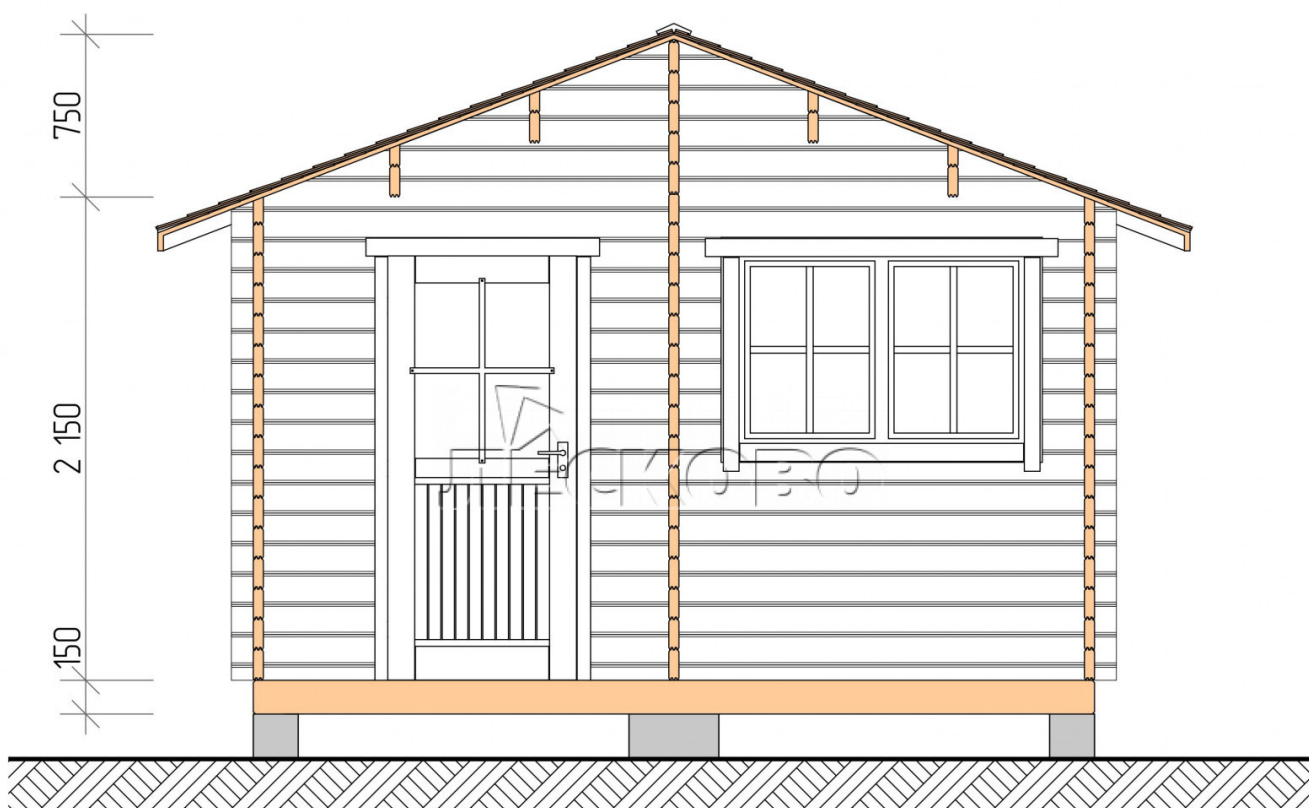

Outdoor sauna "BV" series 4×5

Project Dimensions

4 × 5 / 26.7 m²

Full house set

4,610 €

Timber

45 MM

65 MM
+ 1,069 €

Project planning

4 000

5 000

2 500

Разрез

House Kit

- Wall kit: 44 × 145 mm mini-chamber drying chamber with bowls for the project. The material of the tree is spruce, pine (GOST 8486). Humidity 12-14%. The height of the walls is 2.16 m.;