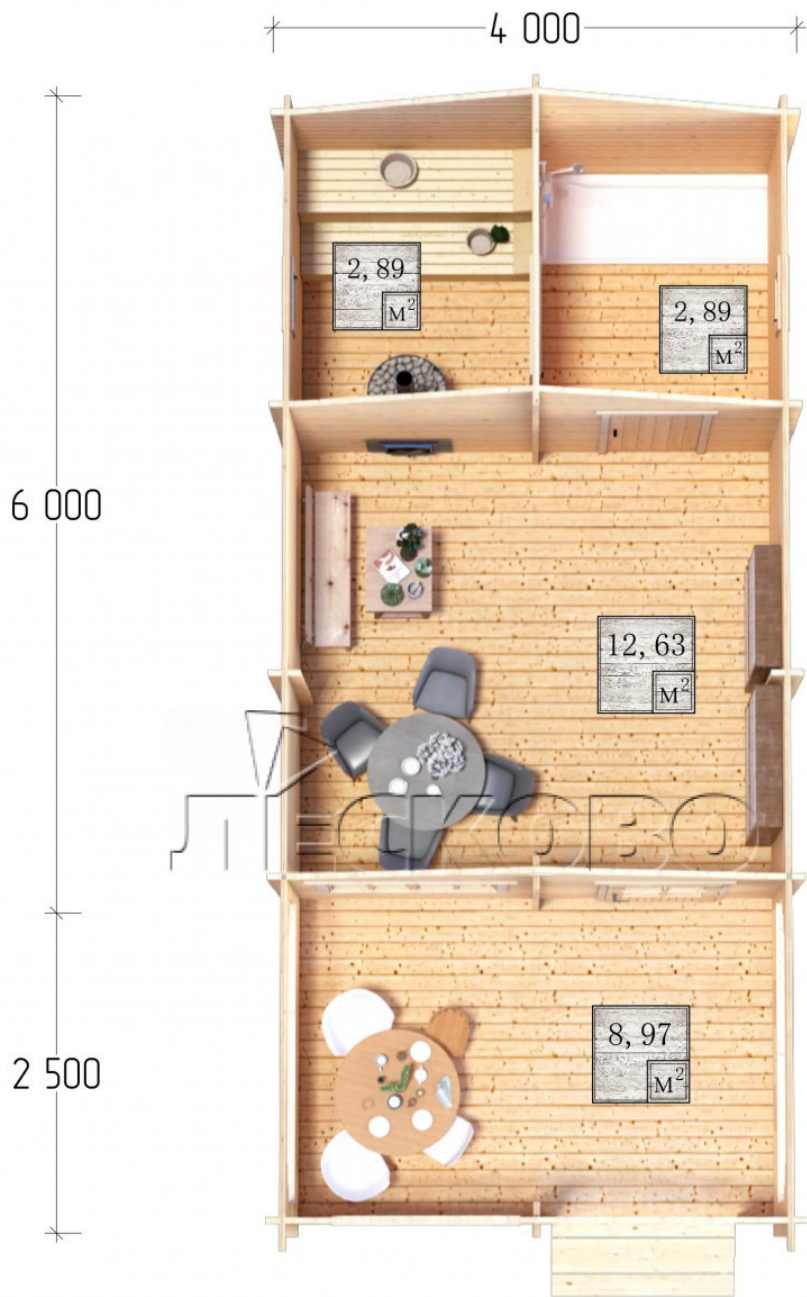

Outdoor sauna "BV" series 4×6

Project Dimensions

4 × 6 / 30.4 m²

Full house set

4,942 €

Timber

45 MM

65 MM
+ 1,155 €

Project planning

Разрез

House Kit

- Wall kit: 44 × 145 mm mini-chamber drying chamber with bowls for the project. The material of the tree is spruce, pine (GOST 8486). Humidity 12-14%. The height of the walls is 2.16 m.;

- Logs, lower harness: board 45 × 145 mm chamber drying 10-12%;
- Floors: floorboard 35 mm., Chamber drying;
- Ceiling: imitation of a bar 20 × 135 mm, Chamber drying;
- Wooden windows, glass 4 mm, Single. Treatment with a colorless antiseptic. Hardware;

0.40×0.38 м.2 шт. 1.34×0.91 м.1 шт.

- Wooden doors;

0.84×1.885 м.
bath.2 шт.

0.84×1.885 м.
glass.1 шт.

7. Platbands: dry planed board 20 × 100 mm;

8. Roof: shingles;

9. Skirting board 35 mm.

+7 (927) 738-08-11