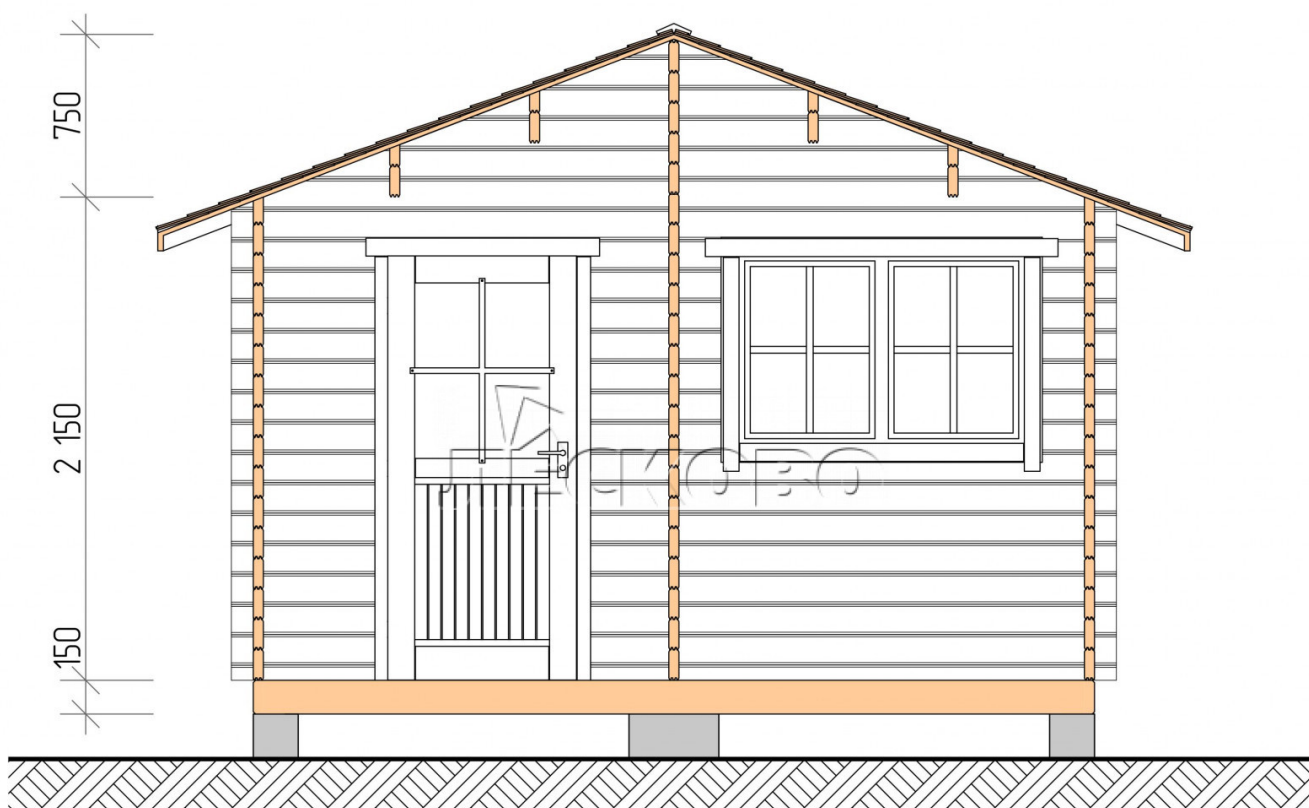

Outdoor sauna "BV" series 4×6

Project Dimensions

4 × 6 / 30.4 m²

Full house set

4,942 €

Timber

45 MM

65 MM
+ 1,155 €

Project planning

Разрез

House Kit

- Wall kit: 44 × 145 mm mini-chamber drying chamber with bowls for the project. The material of the tree is spruce, pine (GOST 8486). Humidity 12-14%. The height of the walls is 2.16 m.;