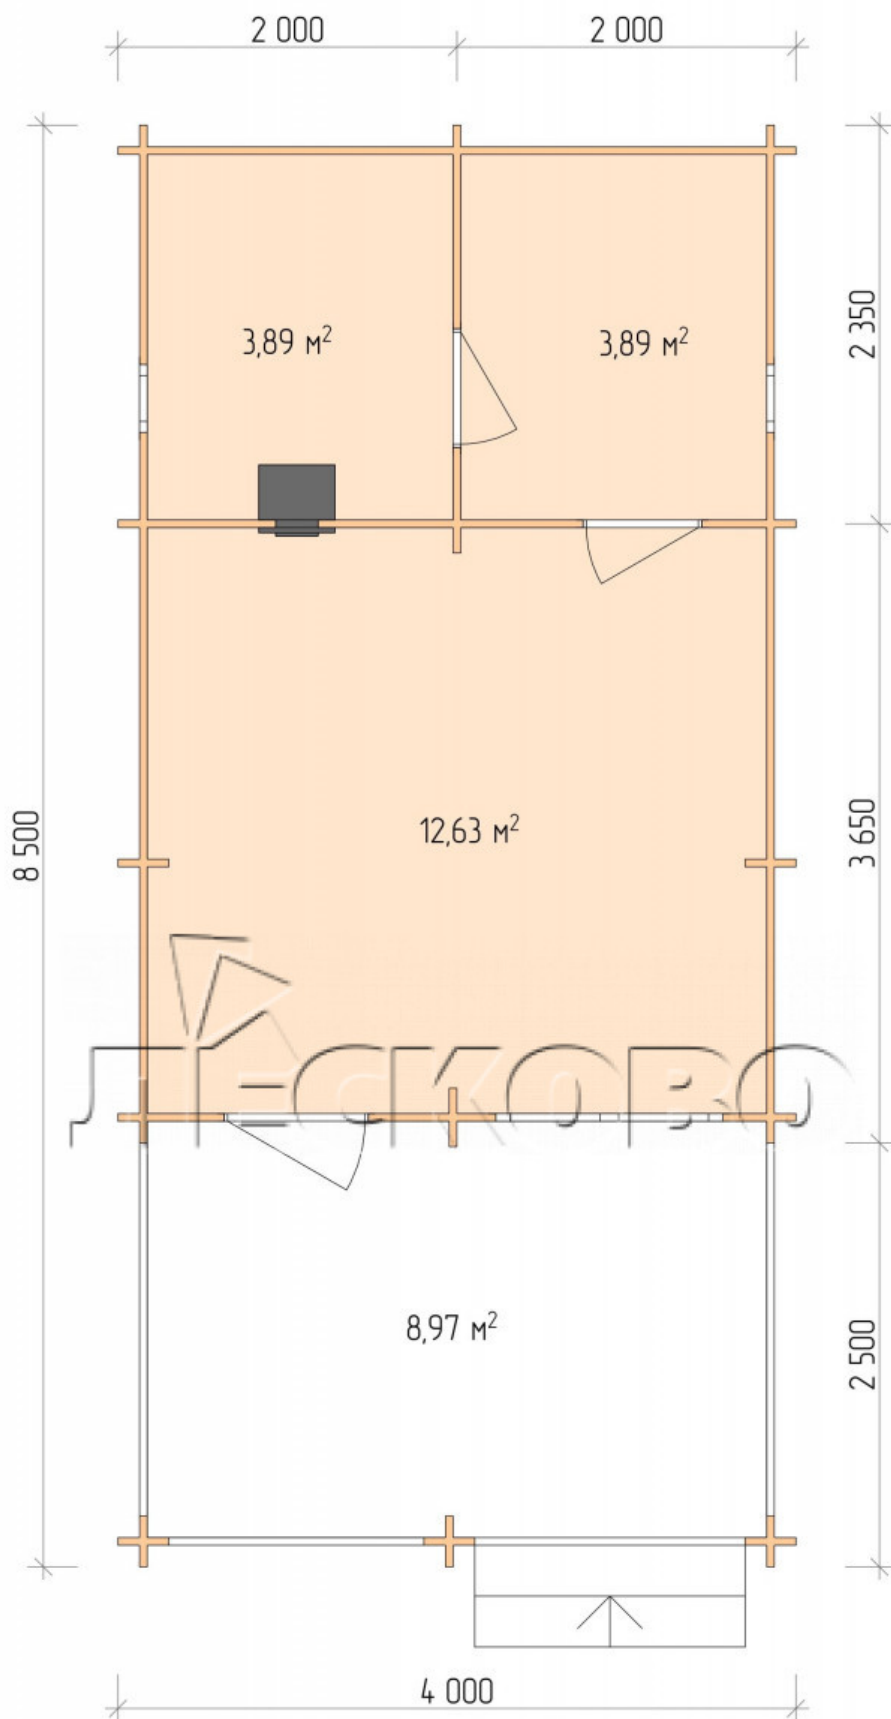

Outdoor sauna "BV" series 4×6

Project Dimensions

4 × 6 / 30.4 m²

Full house set

4,942 €

Timber

45 MM

65 MM
+ 1,155 €

Project planning

Разрез

House Kit

- Wall kit: 44 × 145 mm mini-chamber drying chamber with bowls for the project. The material of the tree is spruce, pine (GOST 8486). Humidity 12-14%. The height of the walls is 2.16 m.;

- Logs, lower harness: board 45 × 145 mm chamber drying 10-12%;
- Floors: floorboard 35 mm., Chamber drying;
- Ceiling: imitation of a bar 20 × 135 mm, Chamber drying;
- Wooden windows, glass 4 mm, Single. Treatment with a colorless antiseptic. Hardware;

0.40×0.38 м.2 шт. 1.34×0.91 м.1 шт.

- Wooden doors;

0.84×1.885 м.
bath.2 шт.

0.84×1.885 м.
glass.1 шт.

7. Platbands: dry planed board 20 × 100 mm;

8. Roof: shingles;

9. Skirting board 35 mm.

+7 (927) 738-08-11