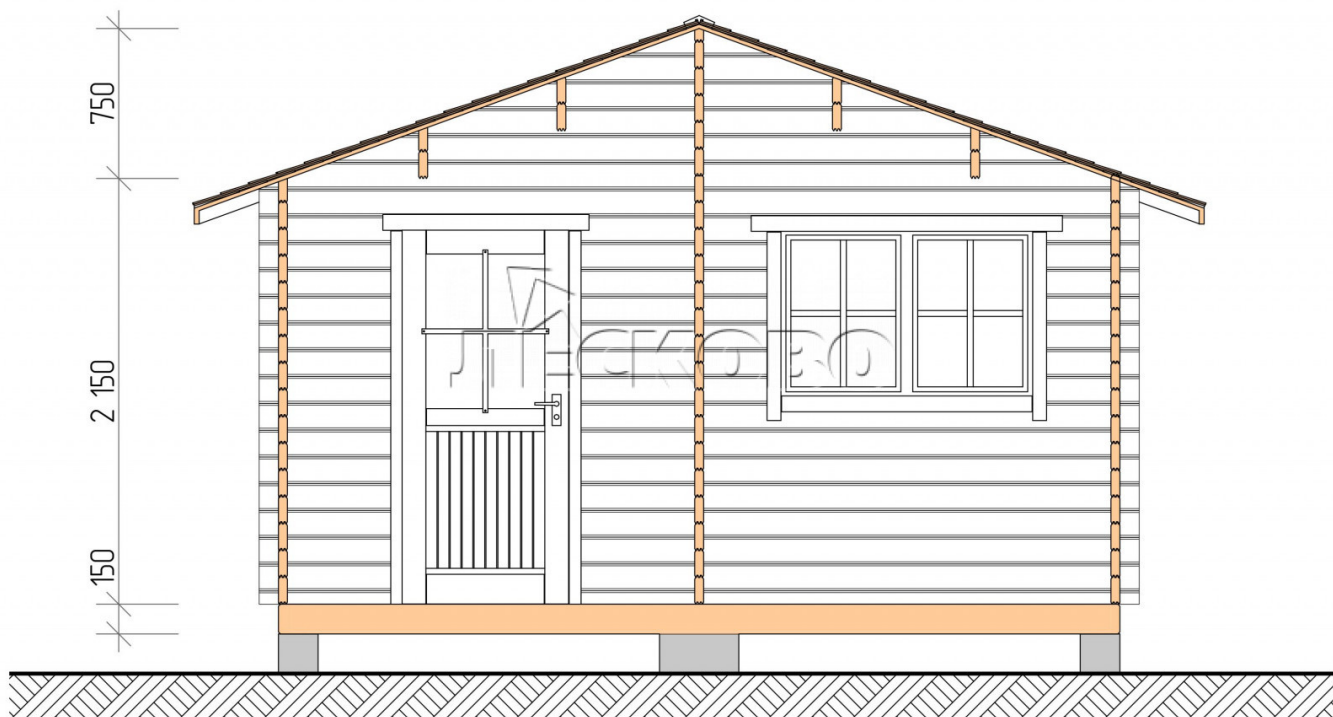

## Outdoor sauna "BV" series 4.5×4.5

Project Dimensions

4.5 × 4.5 / 28.2 m<sup>2</sup>

Full house set

**4,663 €**

## Project planning

4 500

4 500

2 500

# Разрез