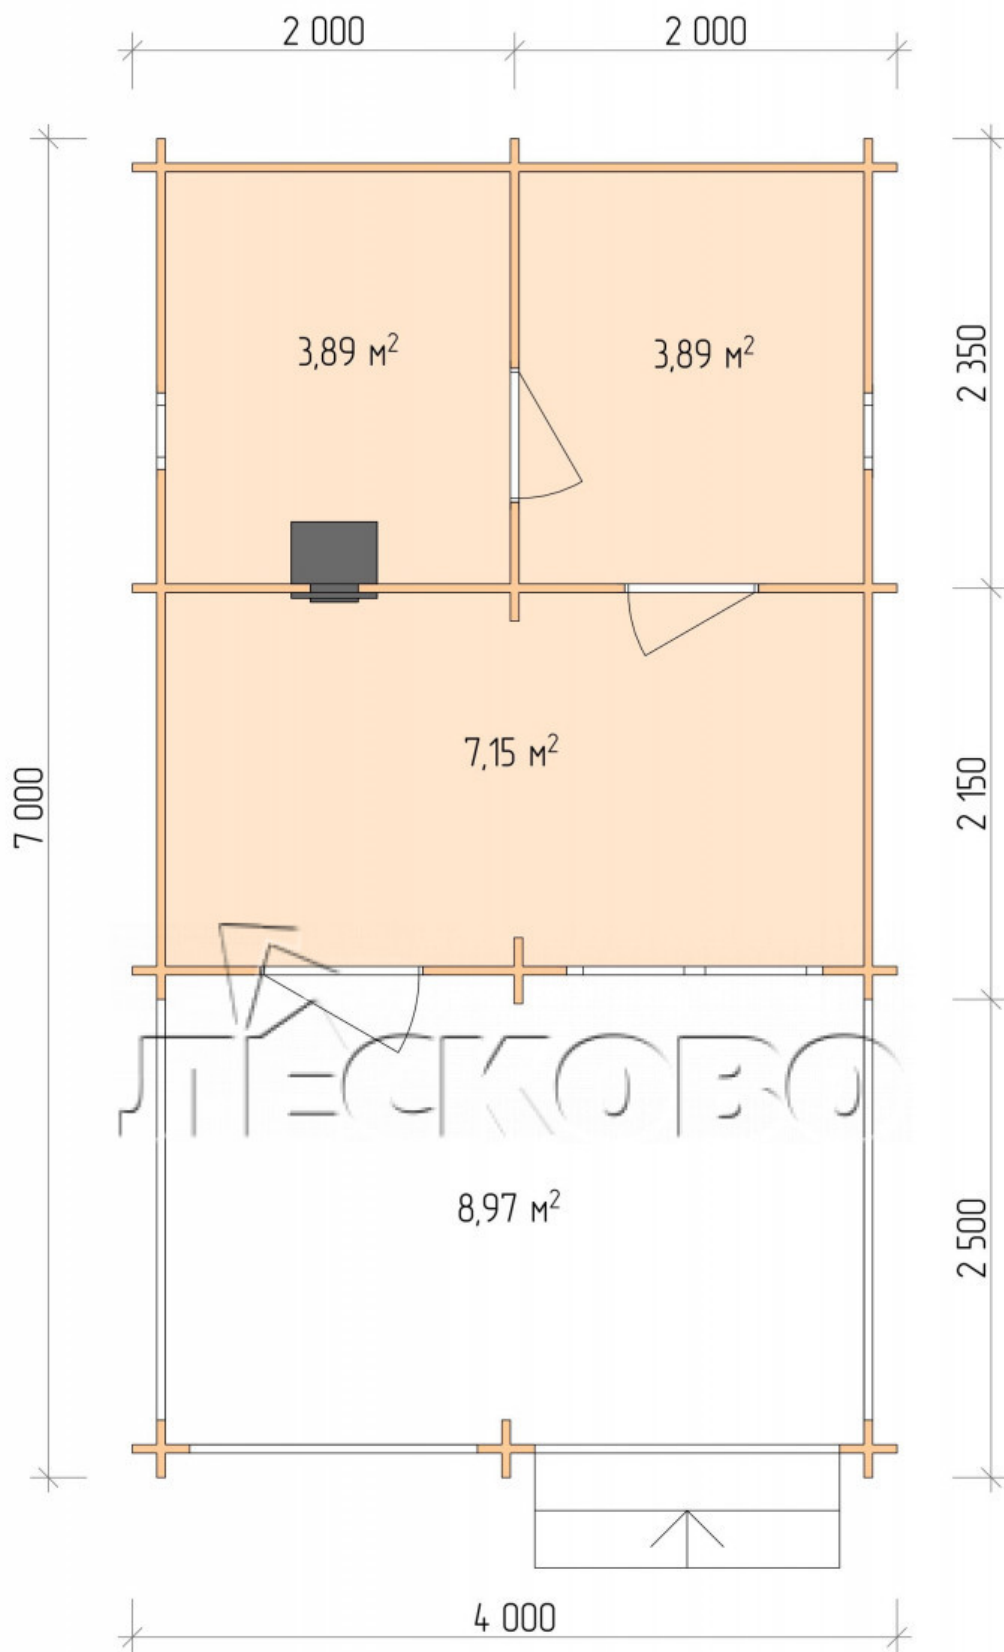

## Outdoor sauna "BV" series 4.5×4.5

Project Dimensions

4.5 × 4.5 / 28.2 m<sup>2</sup>

Full house set

**4,663 €**

# Разрез

## House Kit

- Wall kit: 44 × 145 mm mini-chamber drying chamber with bowls for the project. The material of the tree is spruce, pine (GOST 8486). Humidity 12-14%. The height of the walls is 2.16 m.;

- Logs, lower harness: board 45 × 145 mm chamber drying 10-12%;
- Floors: floorboard 35 mm., Chamber drying;
- Ceiling: imitation of a bar 20 × 135 mm, Chamber drying;
- Wooden windows, glass 4 mm, Single. Treatment with a colorless antiseptic. Hardware;

0.40×0.38 м.2 шт. 1.34×0.91 м.1 шт.

- Wooden doors;

0.84×1.885 м.

bath.2 шт.

0.84×1.885 м.

glass.1 шт.

7. Platbands: dry planed board 20 × 100 mm;

8. Roof: shingles;