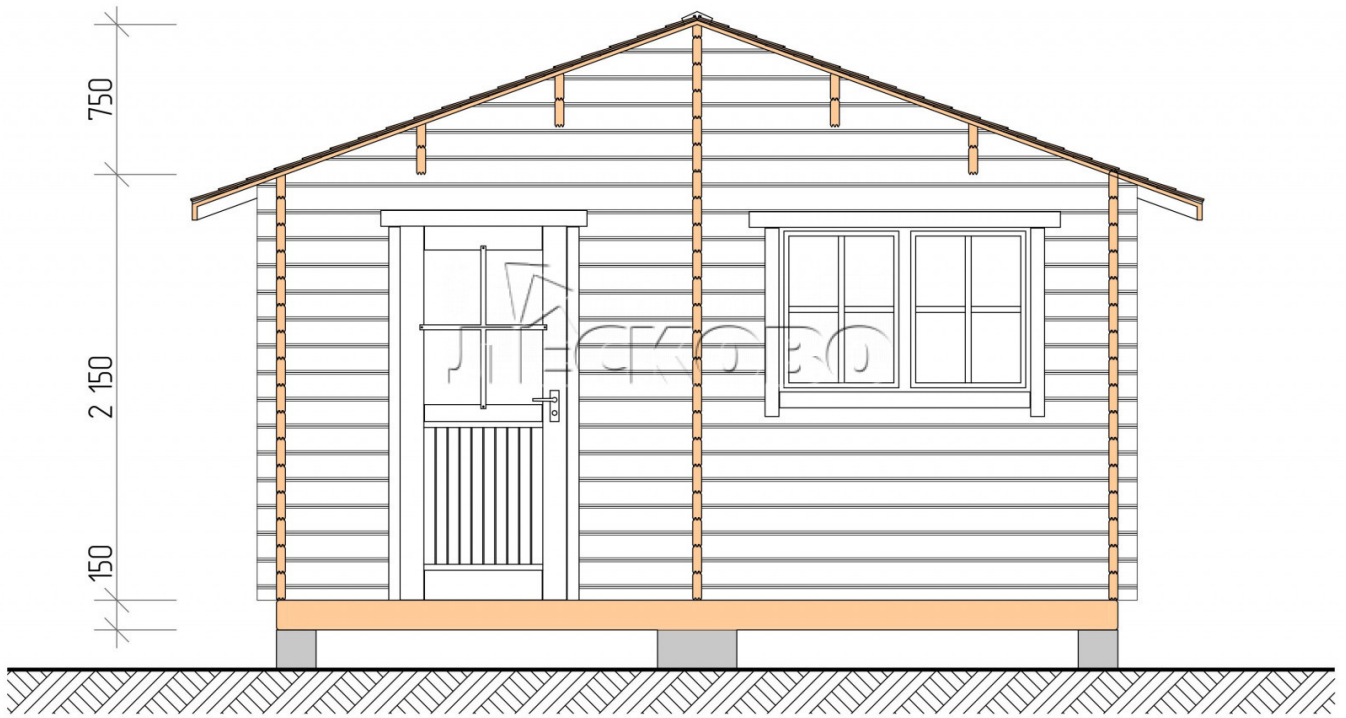

Outdoor sauna "BV" series 4.5×5.5

Project Dimensions

4.5 × 5.5 / 32.4 m²

Full house set

5,209 €

Timber

45 MM

65 MM
+ 1,185 €

Project planning

4 500

Разрез

House Kit

- Wall kit: 44 × 145 mm mini-chamber drying chamber with bowls for the project. The material of the tree is spruce, pine (GOST 8486). Humidity 12-14%. The height of the walls is 2.16 m.;