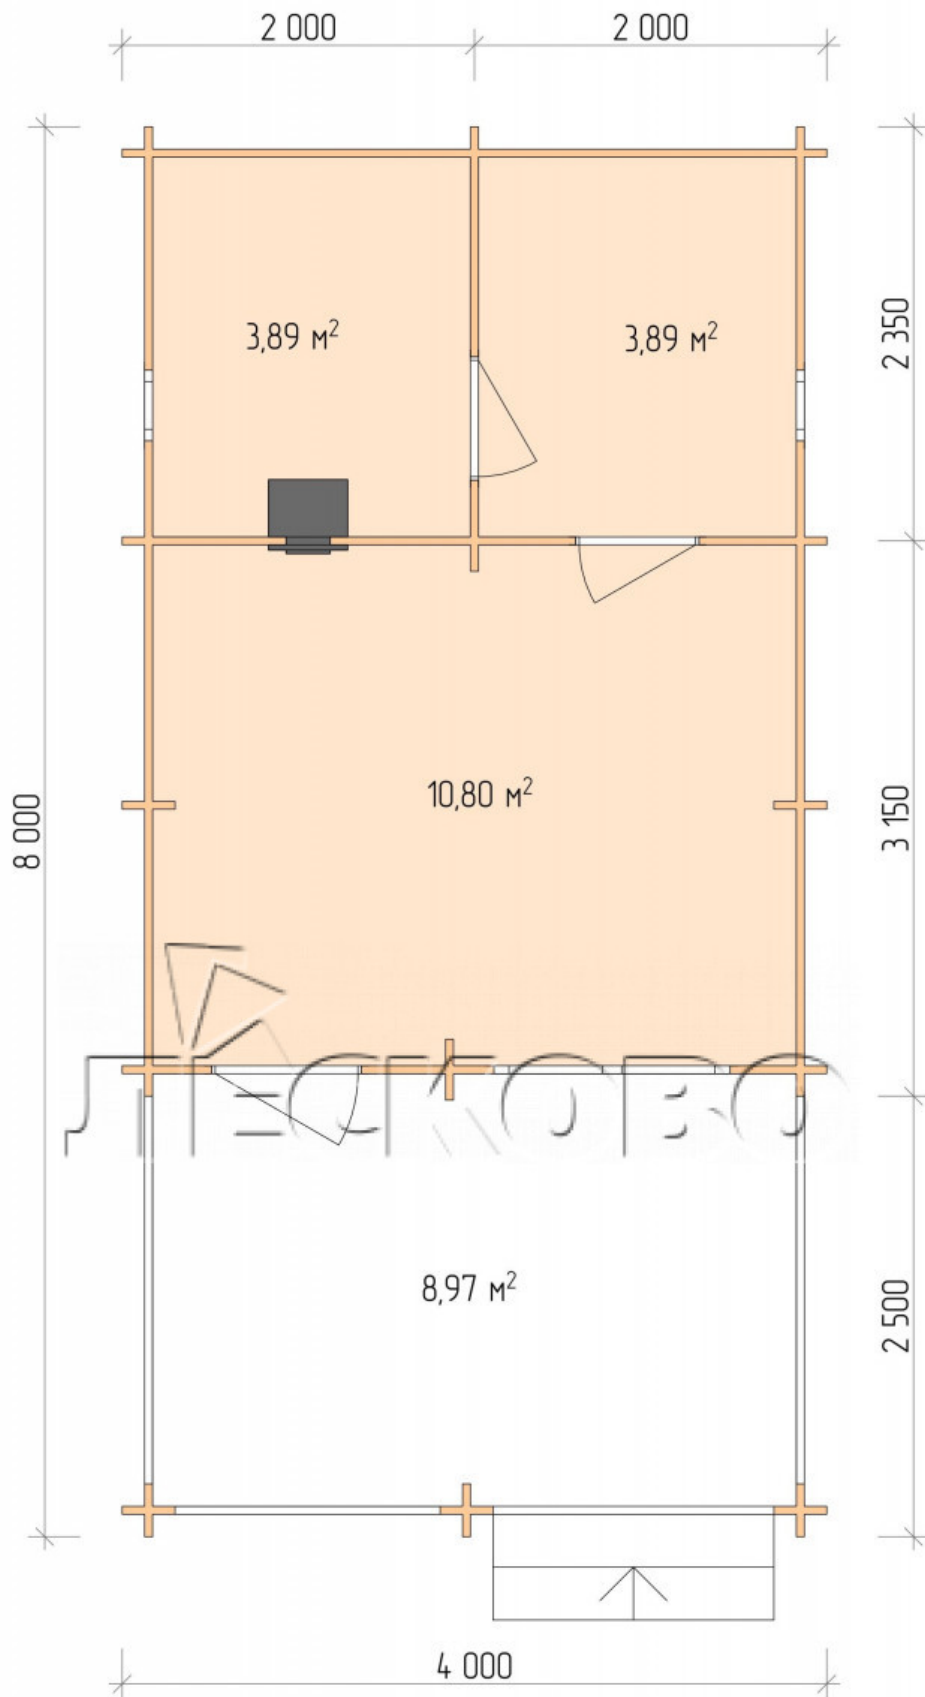

Outdoor sauna "BV" series 4.5×5.5

Project Dimensions

4.5 × 5.5 / 32.4 m²

Full house set

5,209 €

Timber

45 MM

65 MM
+ 1,185 €

Project planning

4 500

Разрез

House Kit

- Wall kit: 44 × 145 mm mini-chamber drying chamber with bowls for the project. The material of the tree is spruce, pine (GOST 8486). Humidity 12-14%. The height of the walls is 2.16 m.;

- Logs, lower harness: board 45 × 145 mm chamber drying 10-12%;
- Floors: floorboard 35 mm., Chamber drying;
- Ceiling: imitation of a bar 20 × 135 mm, Chamber drying;
- Wooden windows, glass 4 mm, Single. Treatment with a colorless antiseptic. Hardware;

0.40×0.38 м.2 шт. 1.34×0.91 м.1 шт.

- Wooden doors;

0.84×1.885 м.
bath.2 шт.

0.84×1.885 м.
glass.1 шт.

7. Platbands: dry planed board 20 × 100 mm;

8. Roof: shingles;

9. Skirting board 35 mm.

+7 (927) 738-08-11