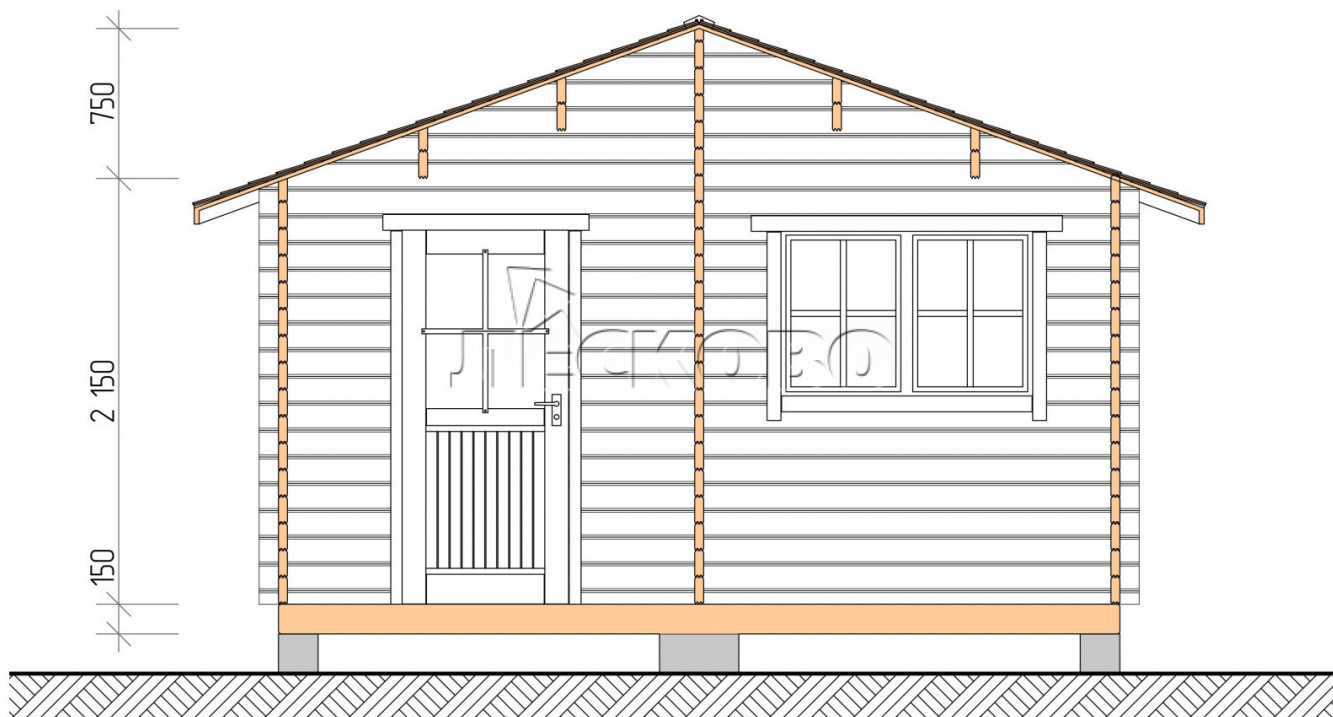

Outdoor sauna "BV" series 4.5x5

Project Dimensions

4.5 × 5 / 30.3 m²

Full house set

4,848 €

Timber

45 MM

65 MM
+ 1,113 €

Project planning

4 500

Разрез

House Kit

- Wall kit: 44 × 145 mm mini-chamber drying chamber with bowls for the project. The material of the tree is spruce, pine (GOST 8486). Humidity 12-14%. The height of the walls is 2.16 m.;