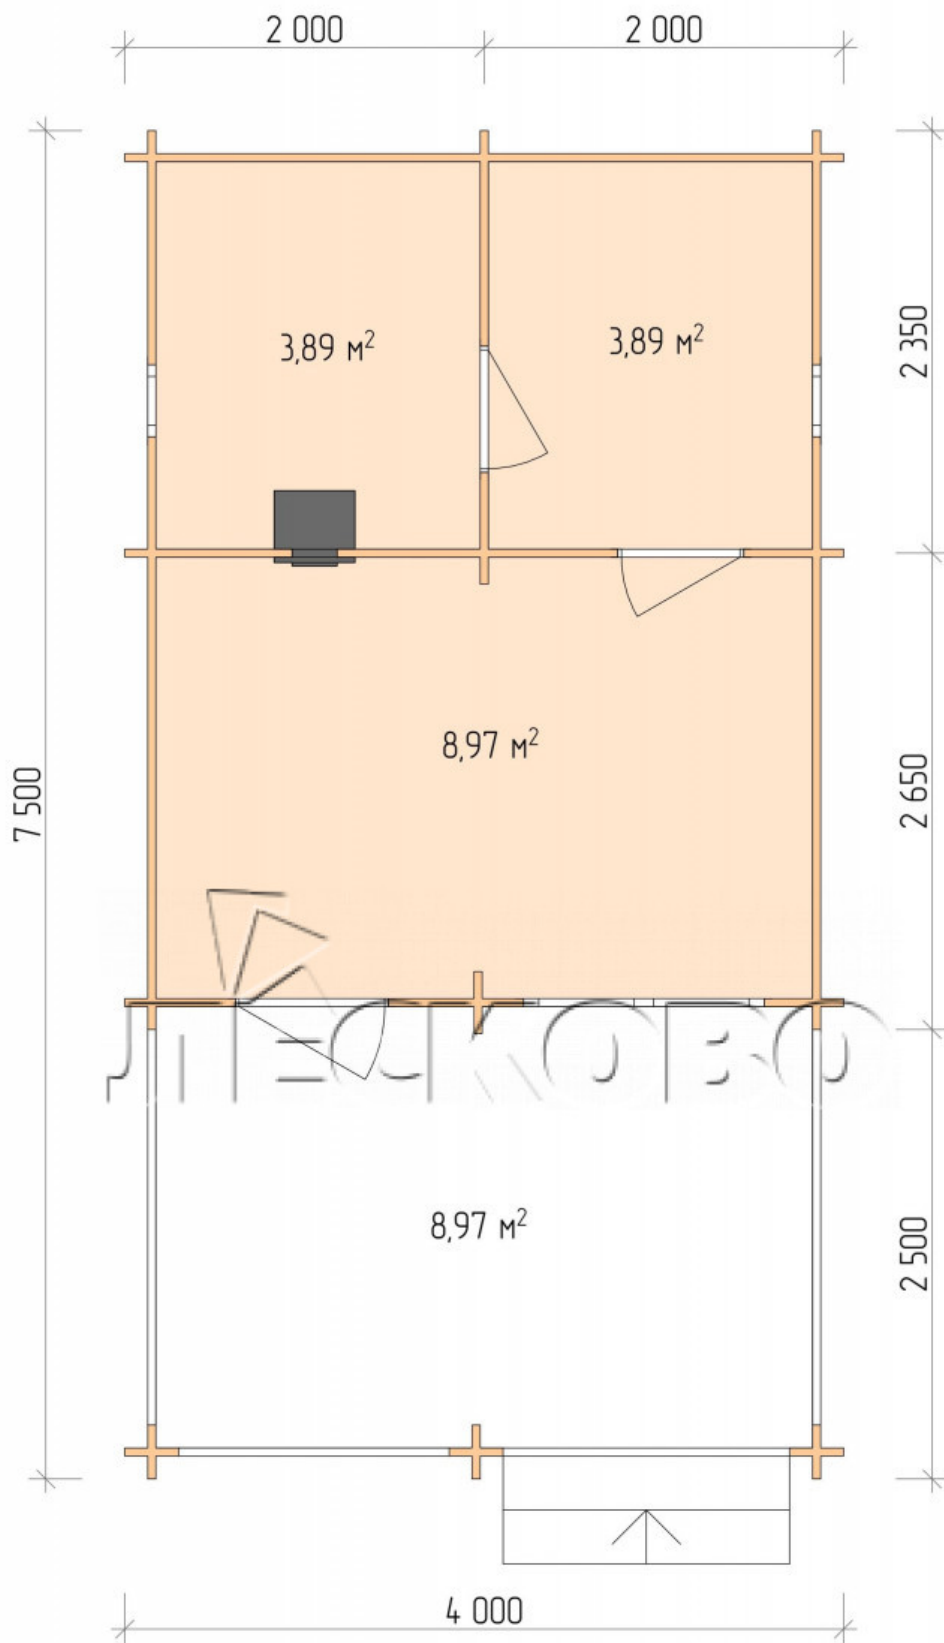

Outdoor sauna "BV" series 4.5x5

Project Dimensions

4.5 × 5 / 30.3 m²

Full house set

4,848 €

Timber

45 MM

65 MM
+ 1,113 €

Project planning

4 500

Разрез

House Kit

- Wall kit: 44 × 145 mm mini-chamber drying chamber with bowls for the project. The material of the tree is spruce, pine (GOST 8486). Humidity 12-14%. The height of the walls is 2.16 m.;

- Logs, lower harness: board 45 × 145 mm chamber drying 10-12%;
- Floors: floorboard 35 mm., Chamber drying;
- Ceiling: imitation of a bar 20 × 135 mm, Chamber drying;
- Wooden windows, glass 4 mm, Single. Treatment with a colorless antiseptic. Hardware;

0.40×0.38 м.2 шт. 1.34×0.91 м.1 шт.

- Wooden doors;

0.84×1.885 м.
bath.2 шт.

0.84×1.885 м.
glass.1 шт.

7. Platbands: dry planed board 20 × 100 mm;

8. Roof: shingles;

9. Skirting board 35 mm.

+7 (927) 738-08-11