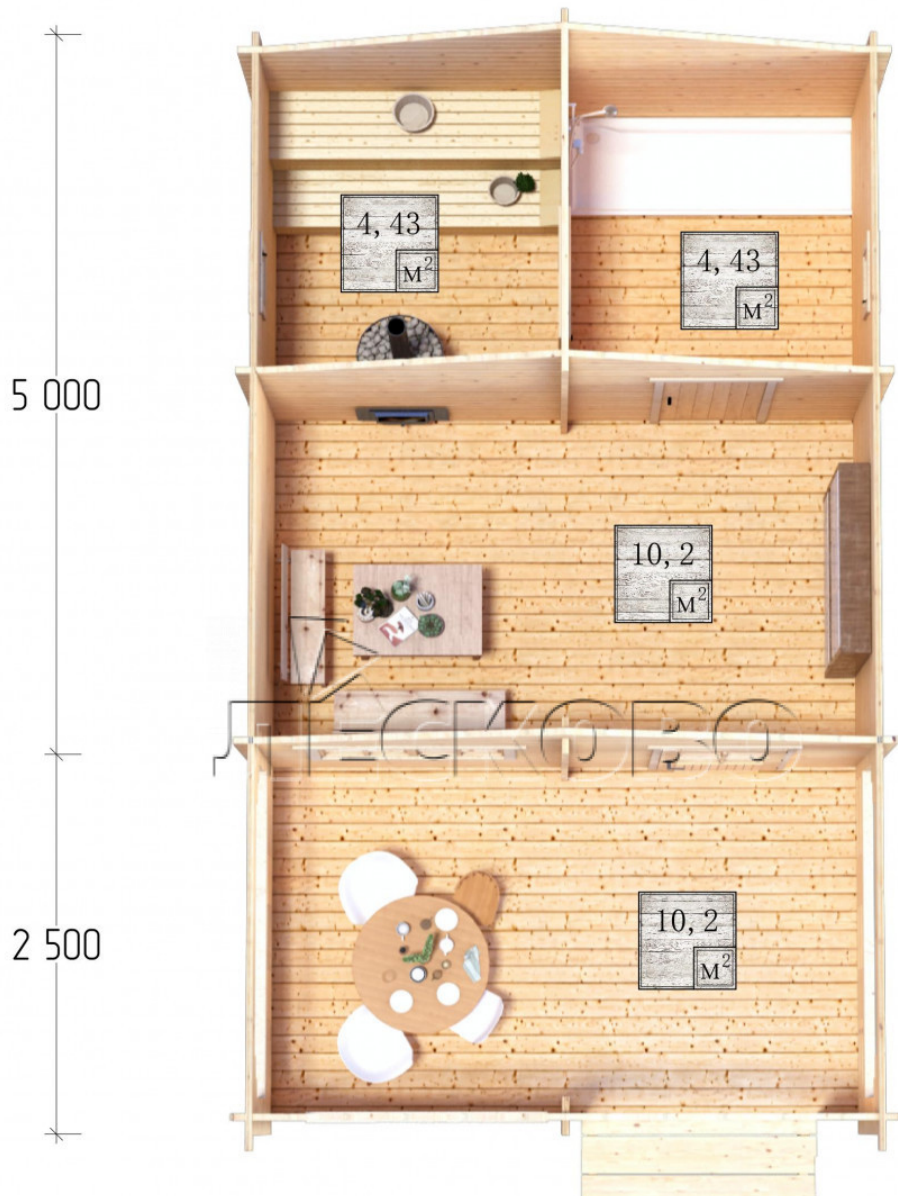

Outdoor sauna "BV" series 4.5x5

Project Dimensions

4.5 × 5 / 30.3 m²

Full house set

4,848 €

Timber

45 MM

65 MM
+ 1,113 €

Project planning

4 500

Разрез

House Kit

- Wall kit: 44 × 145 mm mini-chamber drying chamber with bowls for the project. The material of the tree is spruce, pine (GOST 8486). Humidity 12-14%. The height of the walls is 2.16 m.;

- Logs, lower harness: board 45 × 145 mm chamber drying 10-12%;
- Floors: floorboard 35 mm., Chamber drying;
- Ceiling: imitation of a bar 20 × 135 mm, Chamber drying;
- Wooden windows, glass 4 mm, Single. Treatment with a colorless antiseptic. Hardware;

0.40×0.38 м.2 шт. 1.34×0.91 м.1 шт.

- Wooden doors;

0.84×1.885 м.
bath.2 шт.

0.84×1.885 м.
glass.1 шт.

7. Platbands: dry planed board 20 × 100 mm;

8. Roof: shingles;

9. Skirting board 35 mm.

+7 (927) 738-08-11