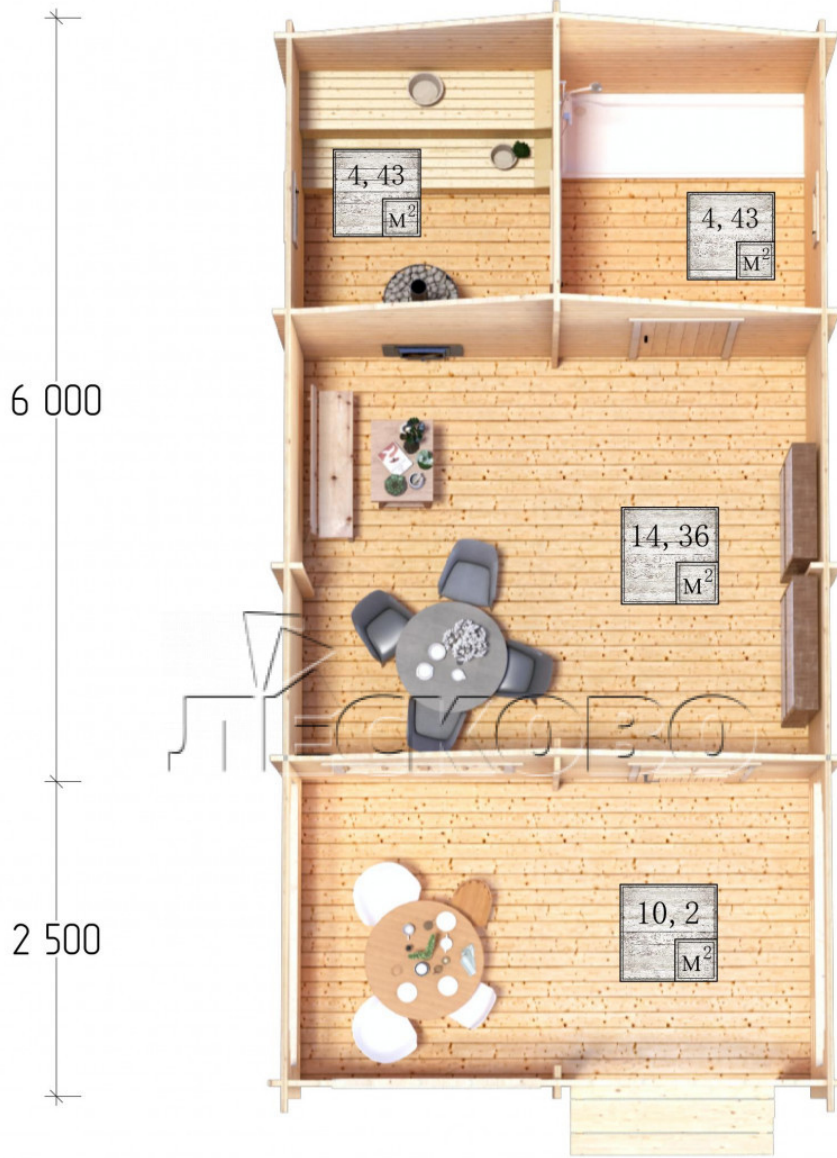

## Outdoor sauna "BV" series 4.5x6

Project Dimensions

4.5 × 6 / 34.5 m<sup>2</sup>

Full house set

**5,396 €**

### Timber

45 MM

65 MM  
+ 1,228 €

# Разрез

## House Kit

- Wall kit: 44 × 145 mm mini-chamber drying chamber with bowls for the project. The material of the tree is spruce, pine (GOST 8486). Humidity 12-14%. The height of the walls is 2.16 m.;

- Logs, lower harness: board 45 × 145 mm chamber drying 10-12%;
- Floors: floorboard 35 mm., Chamber drying;
- Ceiling: imitation of a bar 20 × 135 mm, Chamber drying;
- Wooden windows, glass 4 mm, Single. Treatment with a colorless antiseptic. Hardware;