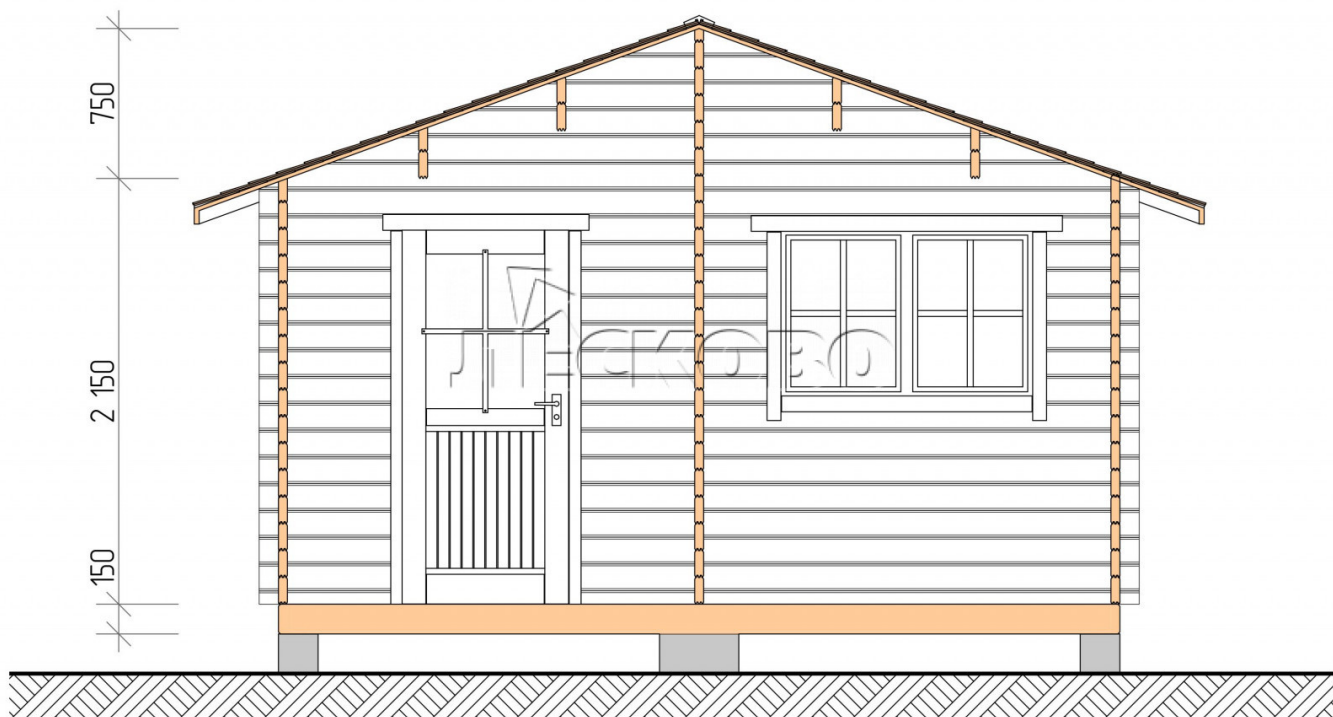

## Outdoor sauna "BV" series 4.5x6

Project Dimensions

4.5 × 6 / 34.5 m<sup>2</sup>

Full house set

**5,396 €**

### Timber

45 MM

65 MM  
+ 1,228 €

# Разрез