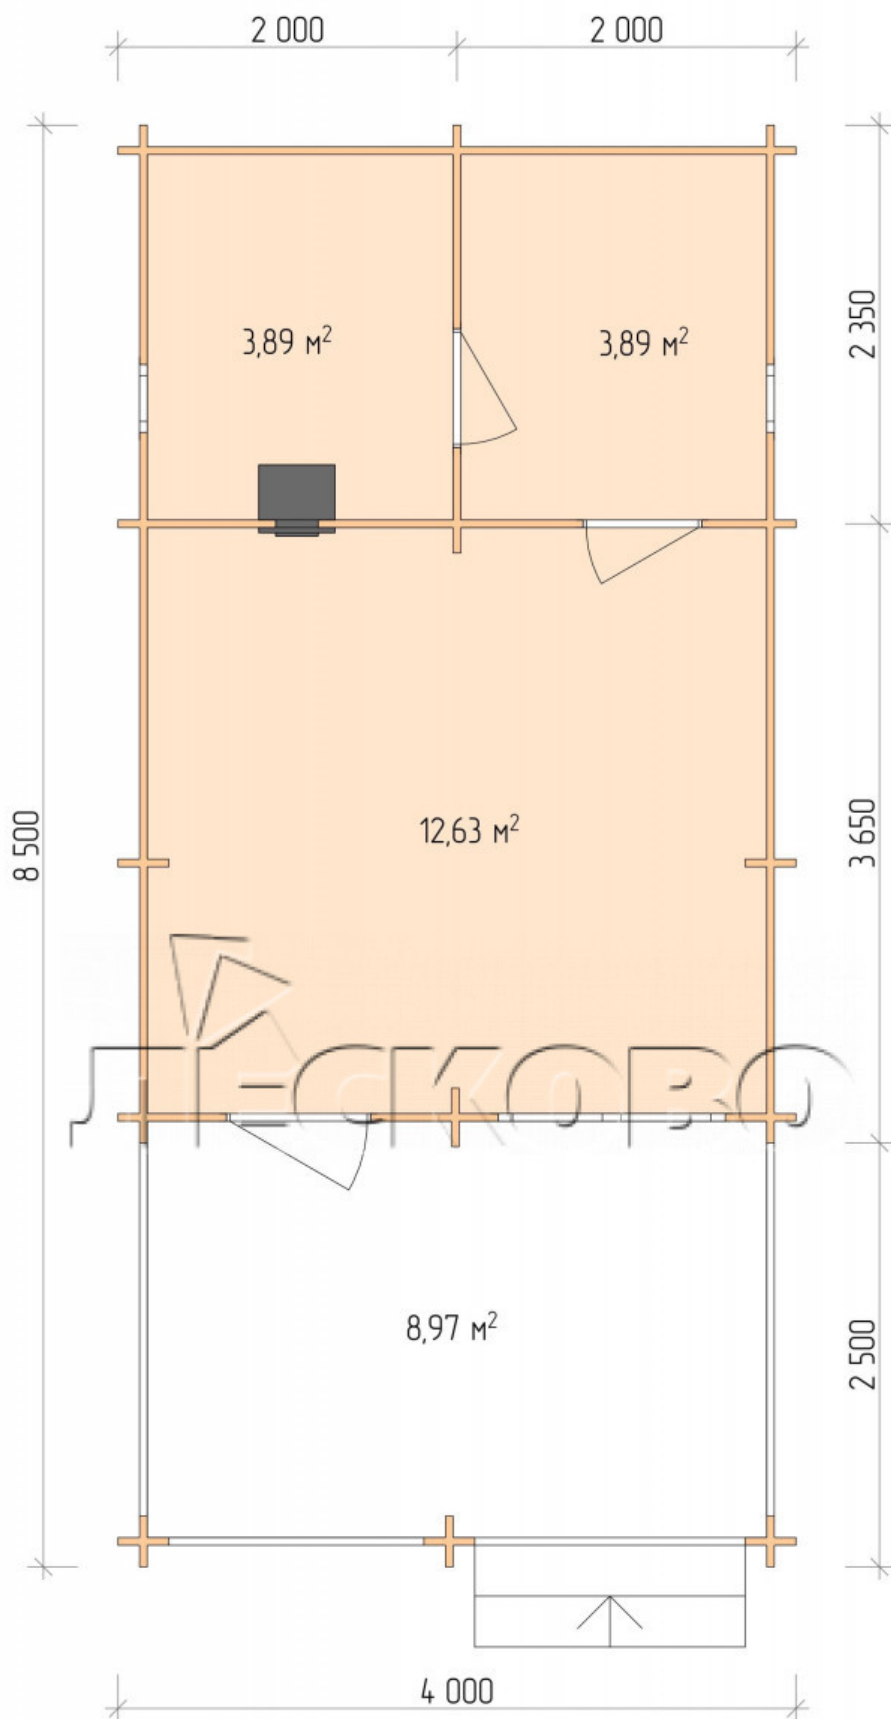

## Outdoor sauna "BV" series 4.5x6

Project Dimensions

4.5 × 6 / 34.5 m<sup>2</sup>

Full house set

**5,396 €**

# Разрез

## House Kit

- Wall kit: 44 × 145 mm mini-chamber drying chamber with bowls for the project. The material of the tree is spruce, pine (GOST 8486). Humidity 12-14%. The height of the walls is 2.16 m.;

- Logs, lower harness: board 45 × 145 mm chamber drying 10-12%;
- Floors: floorboard 35 mm., Chamber drying;
- Ceiling: imitation of a bar 20 × 135 mm, Chamber drying;
- Wooden windows, glass 4 mm, Single. Treatment with a colorless antiseptic. Hardware;

0.40×0.38 м.2 шт. 1.34×0.91 м.1 шт.

- Wooden doors;

0.84×1.885 м.  
bath.2 шт.

0.84×1.885 м.  
glass.1 шт.

7. Platbands: dry planed board 20 × 100 mm;

8. Roof: shingles;

9. Skirting board 35 mm.

+7 (927) 738-08-11