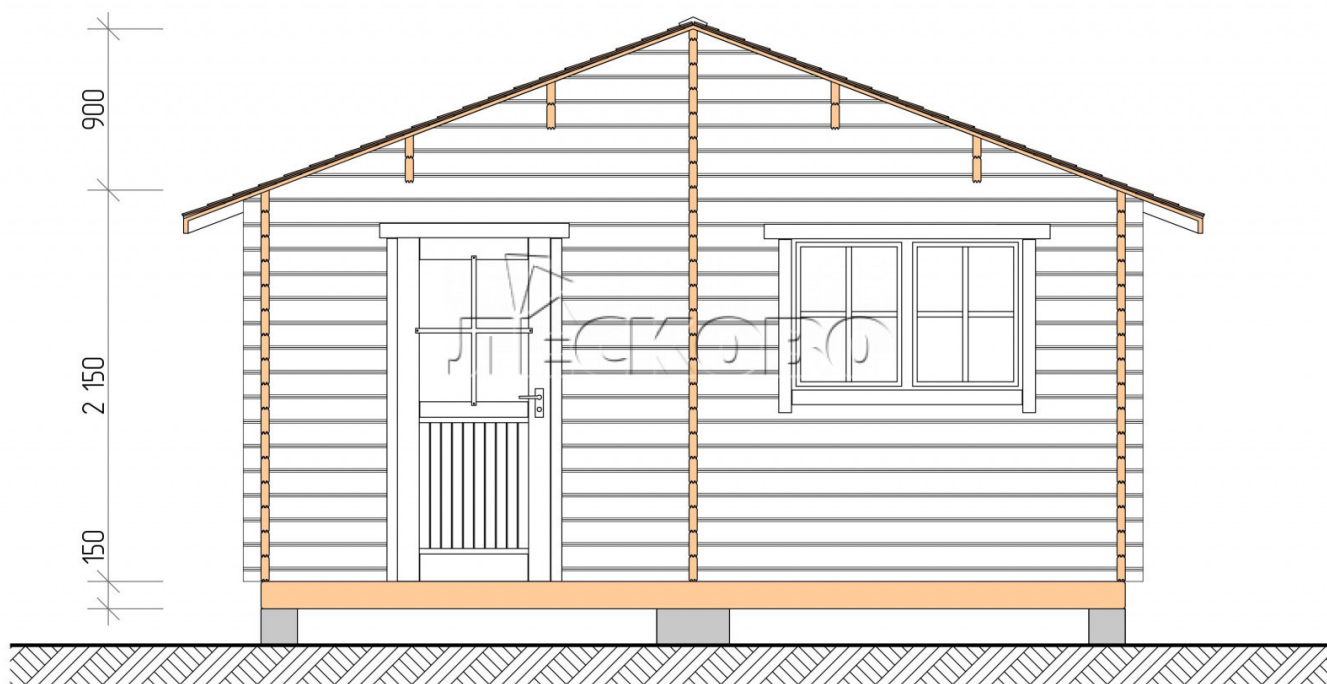

Outdoor sauna "BV" series 5×5

Project Dimensions

5 × 5 / 33.9 m²

Full house set

5,343 €

Timber

45 MM

65 MM
+ 1,216 €

Project planning

Разрез

House Kit

- Wall kit: 44 × 145 mm mini-chamber drying chamber with bowls for the project. The material of the tree is spruce, pine (GOST 8486). Humidity 12-14%. The height of the walls is 2.16 m.;