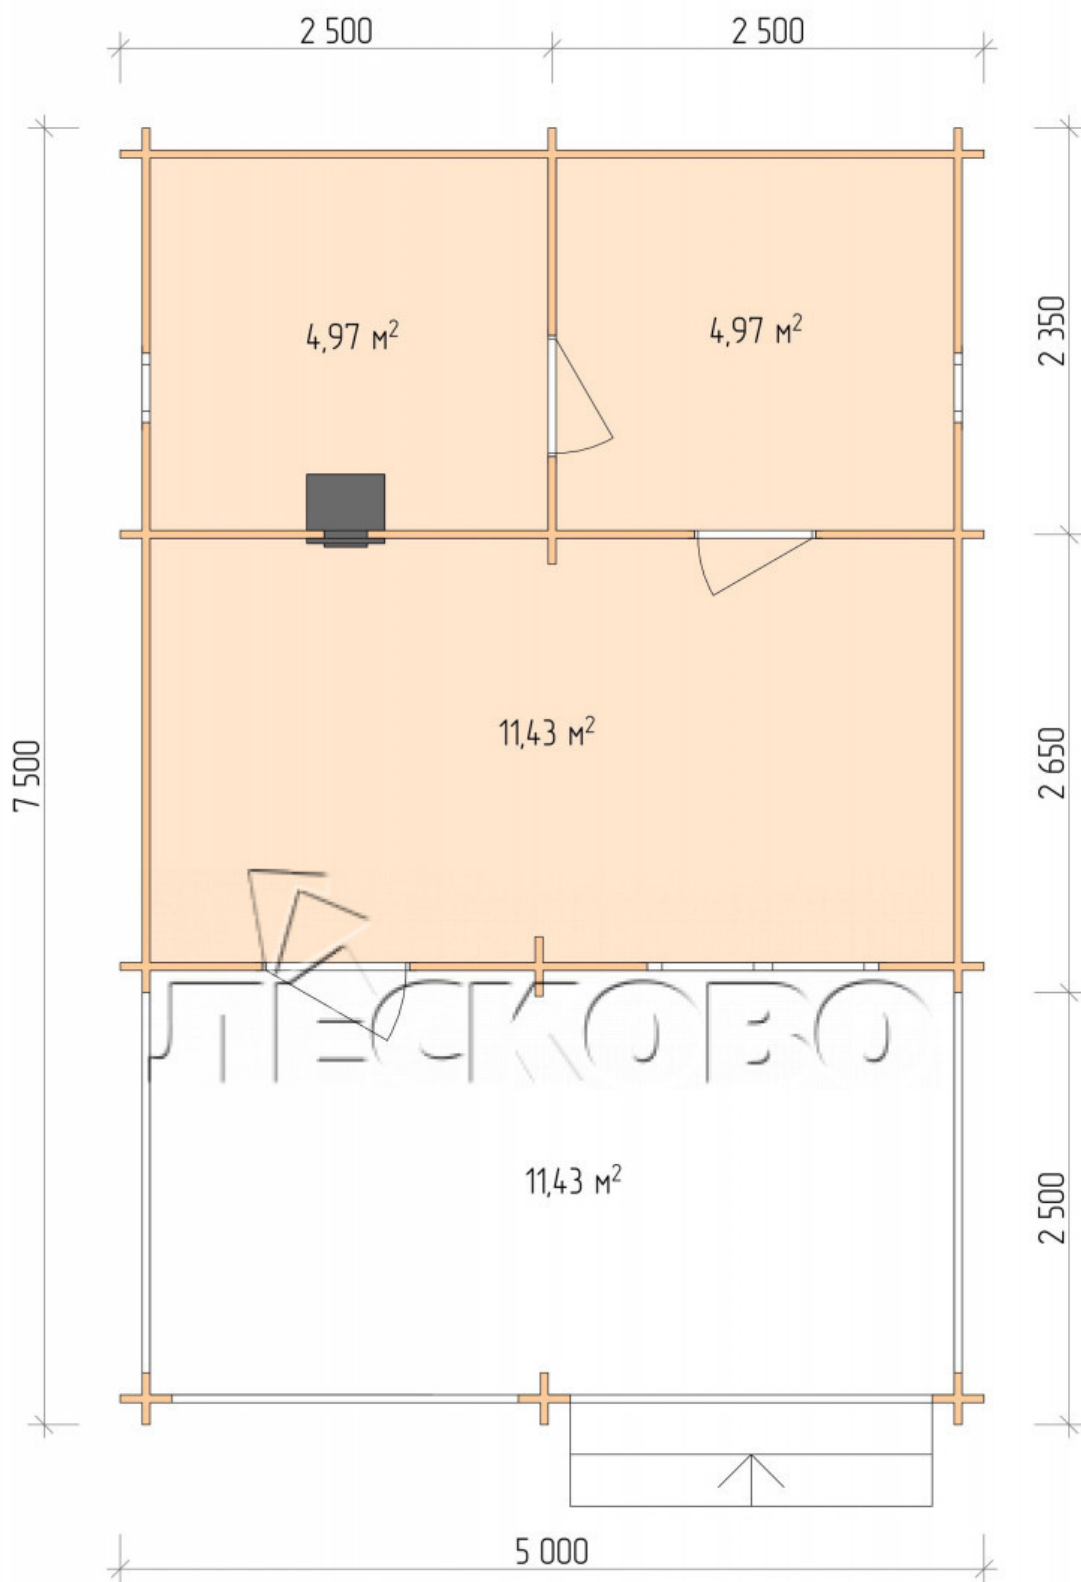

Outdoor sauna "BV" series 5×5

Project Dimensions

5 × 5 / 33.9 m²

Full house set

5,343 €

Timber

45 MM

65 MM
+ 1,216 €

Project planning

Разрез

House Kit

- Wall kit: 44 × 145 mm mini-chamber drying chamber with bowls for the project. The material of the tree is spruce, pine (GOST 8486). Humidity 12-14%. The height of the walls is 2.16 m.;

- Logs, lower harness: board 45 × 145 mm chamber drying 10-12%;
- Floors: floorboard 35 mm., Chamber drying;
- Ceiling: imitation of a bar 20 × 135 mm, Chamber drying;
- Wooden windows, glass 4 mm, Single. Treatment with a colorless antiseptic. Hardware;

0.40×0.38 м.2 шт. 1.34×0.91 м.1 шт.

- Wooden doors;

0.84×1.885 м.
bath.2 шт.

0.84×1.885 м.
glass.1 шт.

7. Platbands: dry planed board 20 × 100 mm;

8. Roof: shingles;

9. Skirting board 35 mm.

+7 (927) 738-08-11