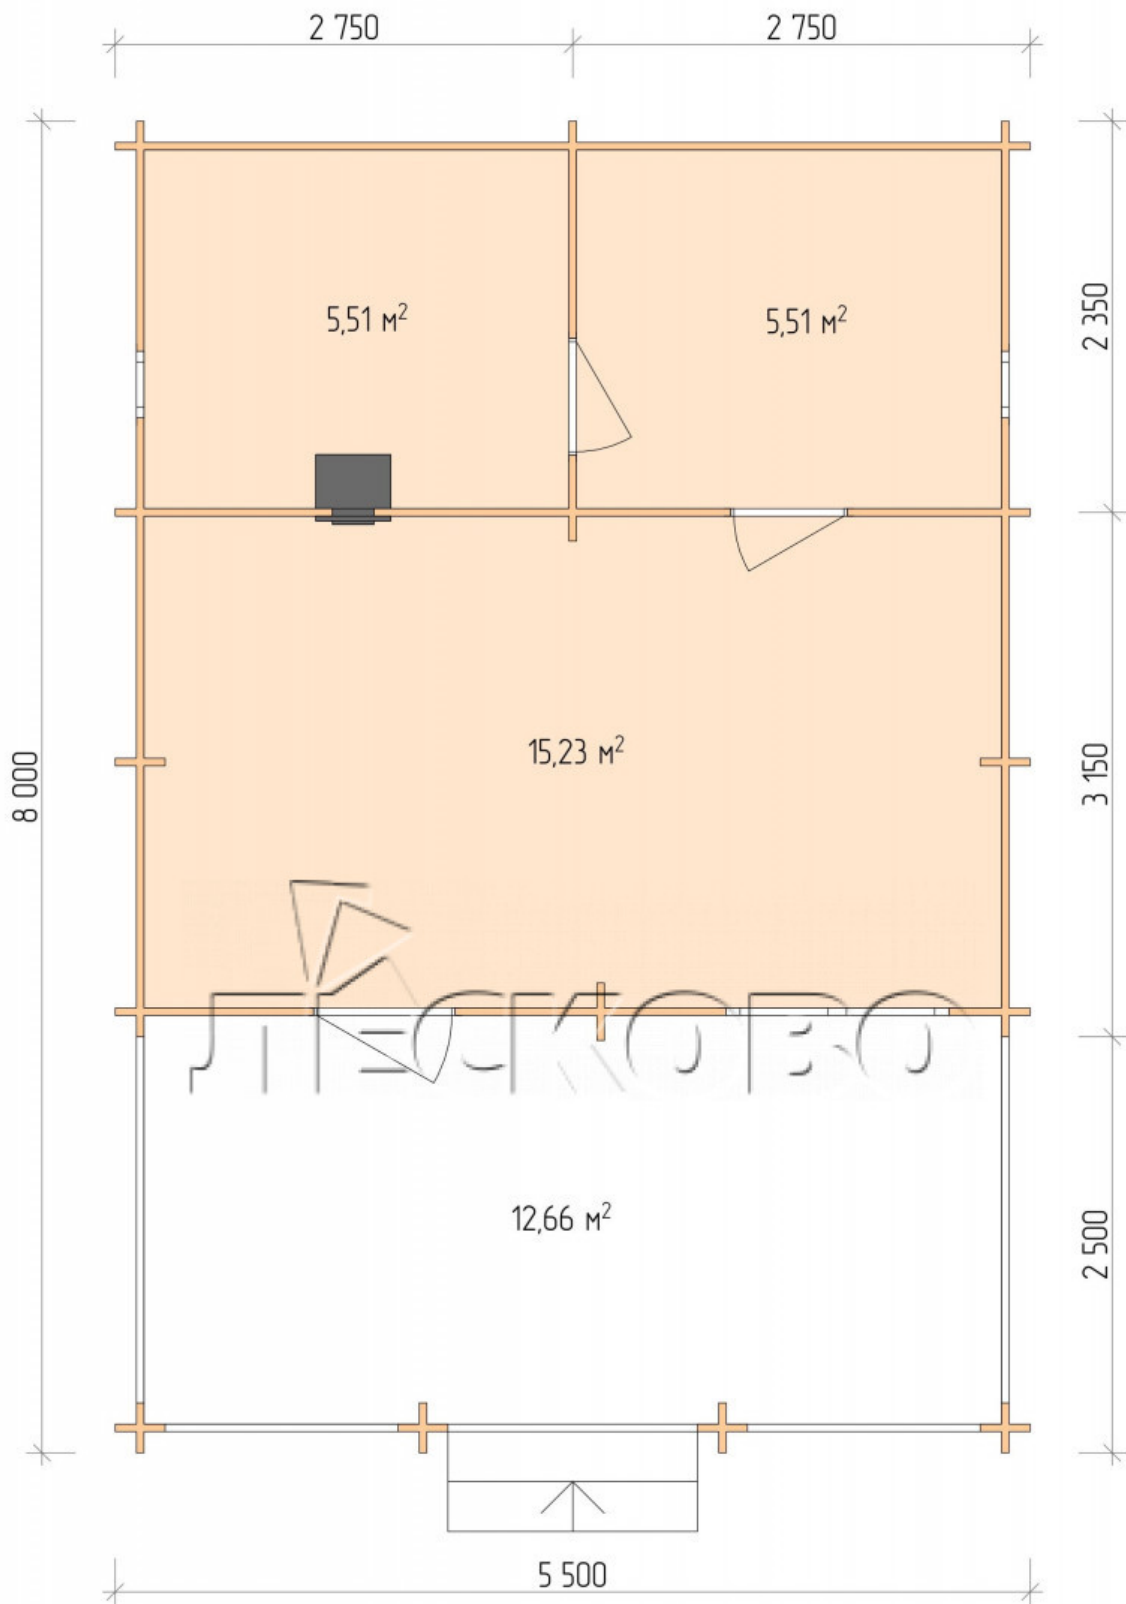

## Outdoor sauna "BV" series 5.5×5.5

Project Dimensions

5.5 × 5.5 / 40.1 m<sup>2</sup>

Full house set

**6,203 €**

# Разрез

## House Kit

- Wall kit: 44 × 145 mm mini-chamber drying chamber with bowls for the project. The material of the tree is spruce, pine (GOST 8486). Humidity 12-14%. The height of the walls is 2.16 m.;

- Logs, lower harness: board 45 × 145 mm chamber drying 10-12%;
- Floors: floorboard 35 mm., Chamber drying;
- Ceiling: imitation of a bar 20 × 135 mm, Chamber drying;
- Wooden windows, glass 4 mm, Single. Treatment with a colorless antiseptic. Hardware;

0.40×0.38 м.2 шт. 1.34×0.91 м.1 шт.

- Wooden doors;

0.84×1.885 м.  
bath.2 шт.

0.84×1.885 м.  
glass.1 шт.

7. Platbands: dry planed board 20 × 100 mm;

8. Roof: shingles;

9. Skirting board 35 mm.

+7 (927) 738-08-11