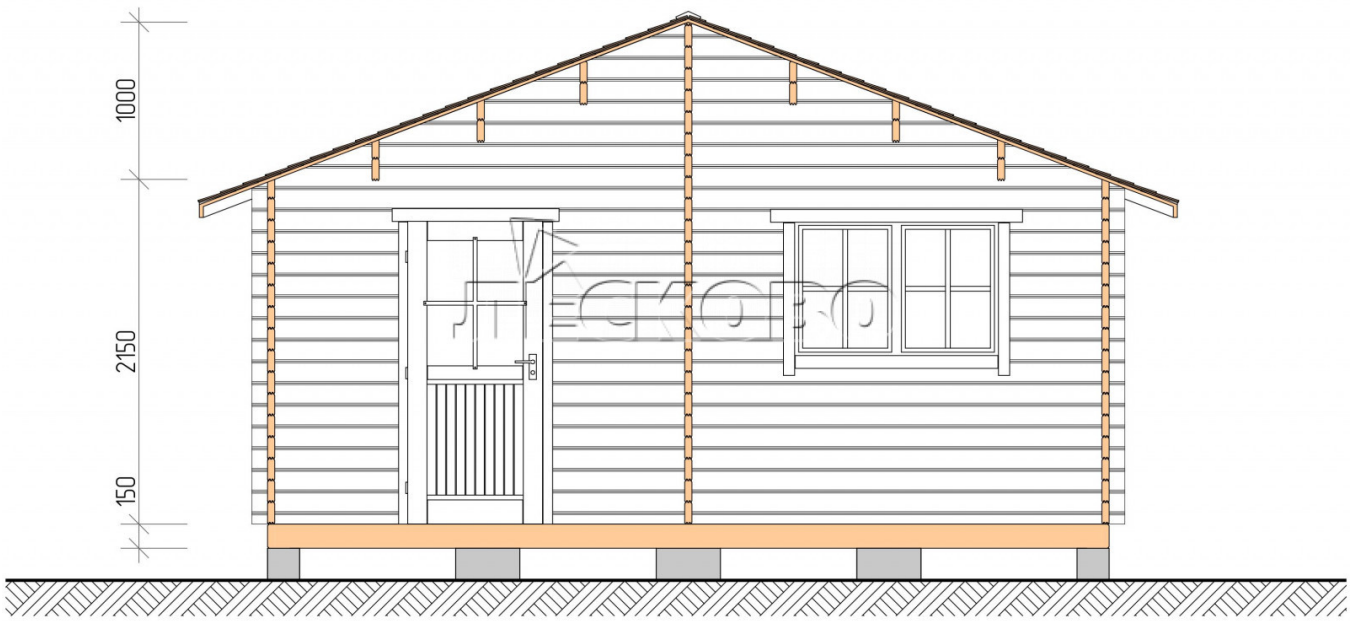

## Outdoor sauna "BV" series 5.5×5.5

Project Dimensions

5.5 × 5.5 / 40.1 m<sup>2</sup>

Full house set

**6,203 €**

### Timber

45 MM

65 MM  
+ 1,448 €

# Разрез