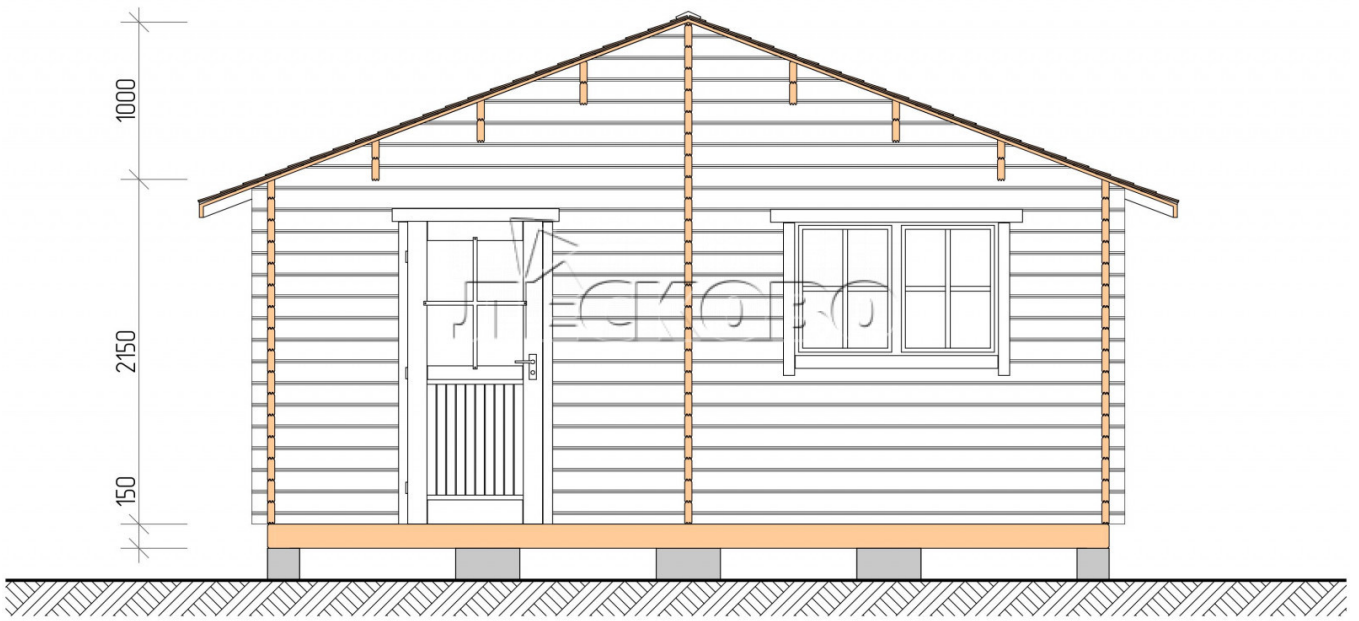

Outdoor sauna "BV" series 5.5×6

Project Dimensions

5.5 × 6 / 42.7 m²

Full house set

6,309 €

Timber

45 MM

65 MM
+ 1,474 €

Project planning

Разрез

House Kit

- Wall kit: 44 × 145 mm mini-chamber drying chamber with bowls for the project. The material of the tree is spruce, pine (GOST 8486). Humidity 12-14%. The height of the walls is 2.16 m.;