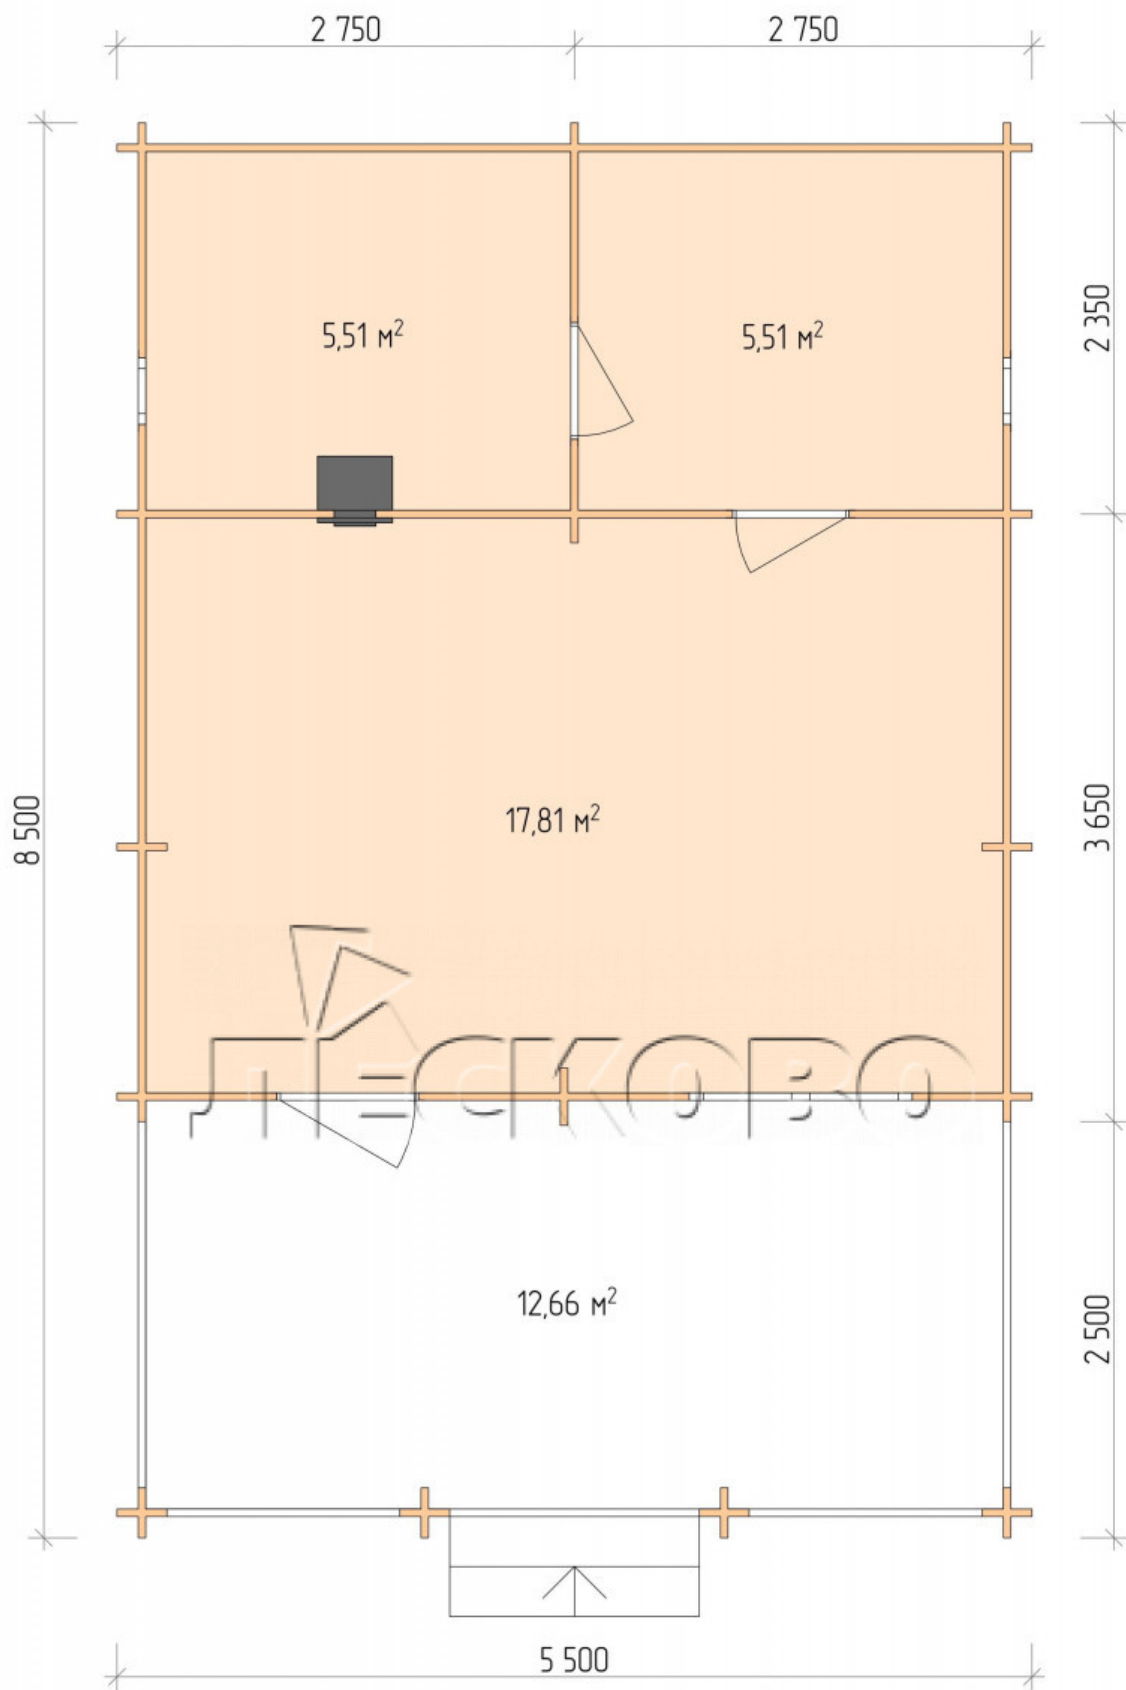

Outdoor sauna "BV" series 5.5×6

Project Dimensions

5.5 × 6 / 42.7 m²

Full house set

6,309 €

Timber

45 MM

65 MM
+ 1,474 €

Project planning

Разрез

House Kit

- Wall kit: 44 × 145 mm mini-chamber drying chamber with bowls for the project. The material of the tree is spruce, pine (GOST 8486). Humidity 12-14%. The height of the walls is 2.16 m.;

- Logs, lower harness: board 45 × 145 mm chamber drying 10-12%;
- Floors: floorboard 35 mm., Chamber drying;
- Ceiling: imitation of a bar 20 × 135 mm, Chamber drying;
- Wooden windows, glass 4 mm, Single. Treatment with a colorless antiseptic. Hardware;

0.40×0.38 м.2 шт. 1.34×0.91 м.1 шт.

- Wooden doors;

0.84×1.885 м.
bath.2 шт.

0.84×1.885 м.
glass.1 шт.

7. Platbands: dry planed board 20 × 100 mm;

8. Roof: shingles;

9. Skirting board 35 mm.

+7 (927) 738-08-11