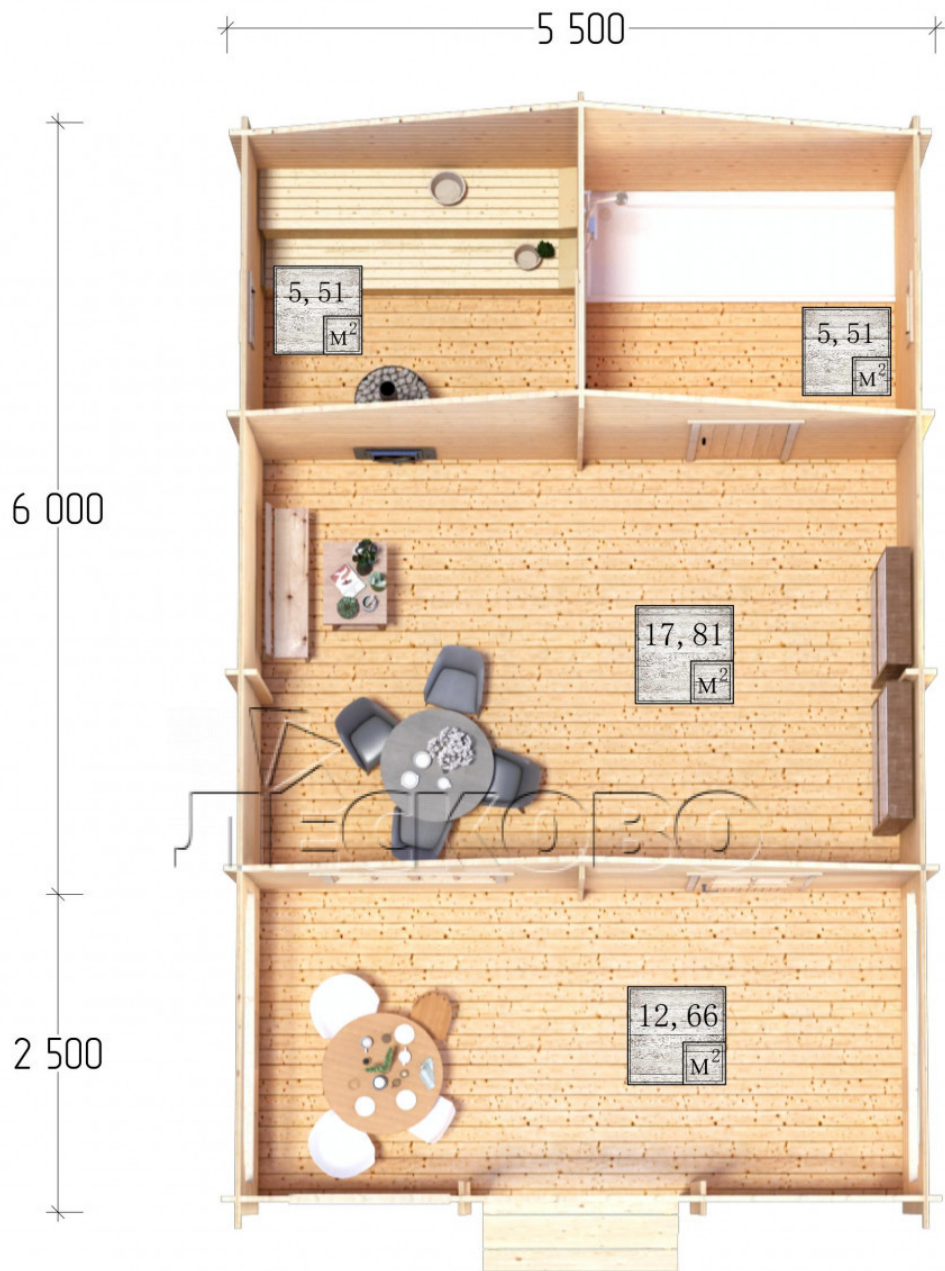

Outdoor sauna "BV" series 5.5×6

Project Dimensions

5.5 × 6 / 42.7 m²

Full house set

6,309 €

Timber

45 MM

65 MM
+ 1,474 €

Project planning

Разрез

House Kit

- Wall kit: 44 × 145 mm mini-chamber drying chamber with bowls for the project. The material of the tree is spruce, pine (GOST 8486). Humidity 12-14%. The height of the walls is 2.16 m.;

- Logs, lower harness: board 45 × 145 mm chamber drying 10-12%;
- Floors: floorboard 35 mm., Chamber drying;
- Ceiling: imitation of a bar 20 × 135 mm, Chamber drying;
- Wooden windows, glass 4 mm, Single. Treatment with a colorless antiseptic. Hardware;

0.40×0.38 м.2 шт. 1.34×0.91 м.1 шт.

- Wooden doors;

0.84×1.885 м.
bath.2 шт.

0.84×1.885 м.
glass.1 шт.

7. Platbands: dry planed board 20 × 100 mm;

8. Roof: shingles;

9. Skirting board 35 mm.

+7 (927) 738-08-11