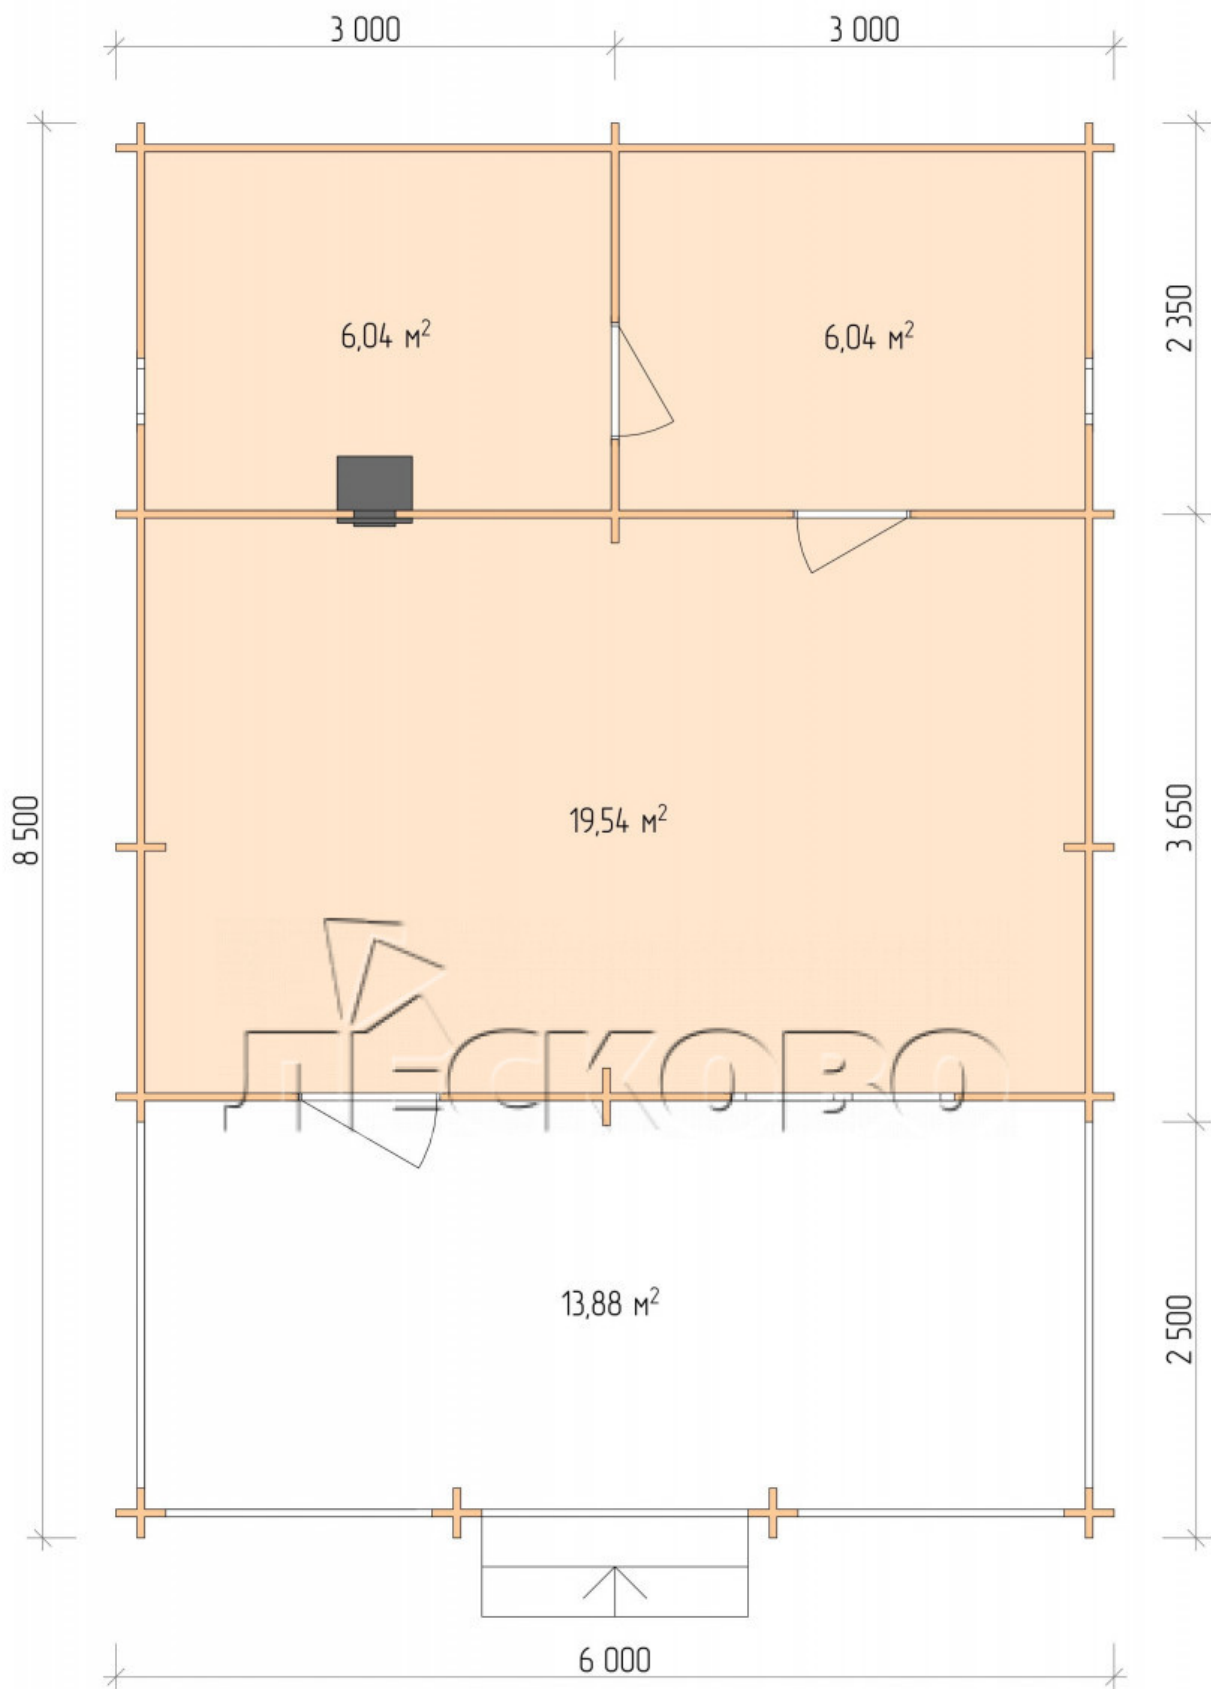

## Outdoor sauna "BV" series 6×6

Project Dimensions

6 × 6 / 46.8 m<sup>2</sup>

Full house set

**7,068 €**

### Timber

45 MM

65 MM  
+ 1,662 €

# Разрез

0.40×0.38 м.2 шт. 1.34×0.91 м.1 шт.

- Wooden doors;

0.84×1.885 м.  
bath.2 шт.

0.84×1.885 м.  
glass.1 шт.

7. Platbands: dry planed board 20 × 100 mm;

8. Roof: shingles;

9. Skirting board 35 mm.

+7 (927) 738-08-11