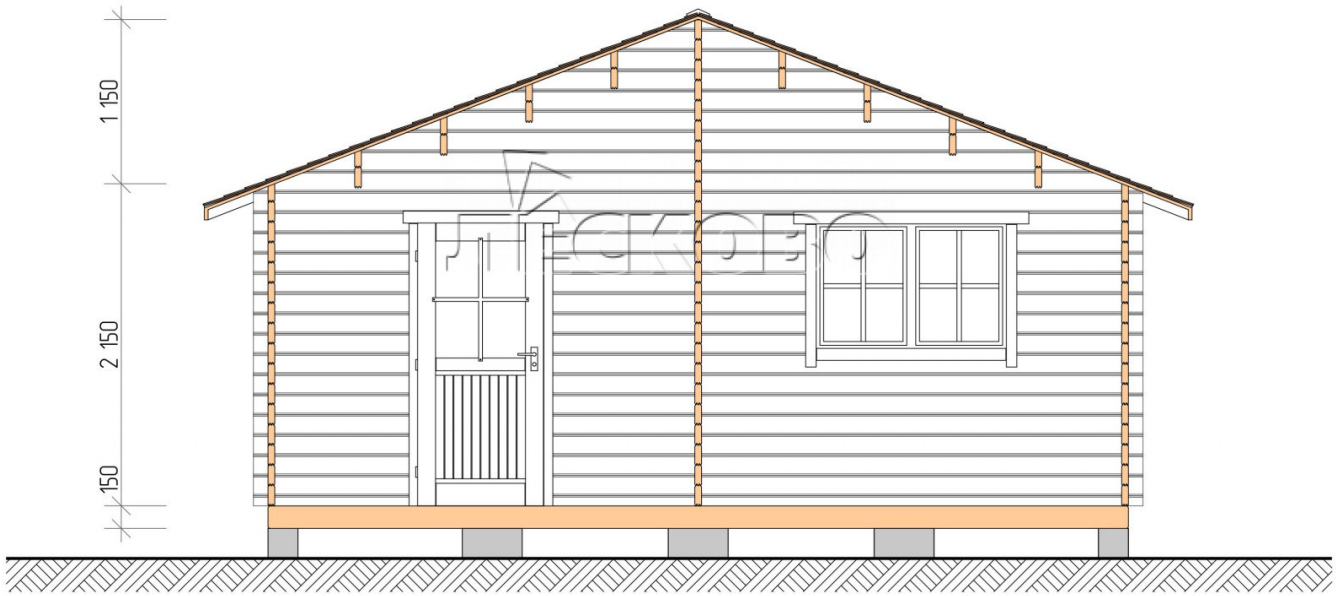

## Outdoor sauna "BV" series 6×6

Project Dimensions

6 × 6 / 46.8 m<sup>2</sup>

Full house set

**7,068 €**

### Timber

45 MM

65 MM  
+ 1,662 €

# Разрез