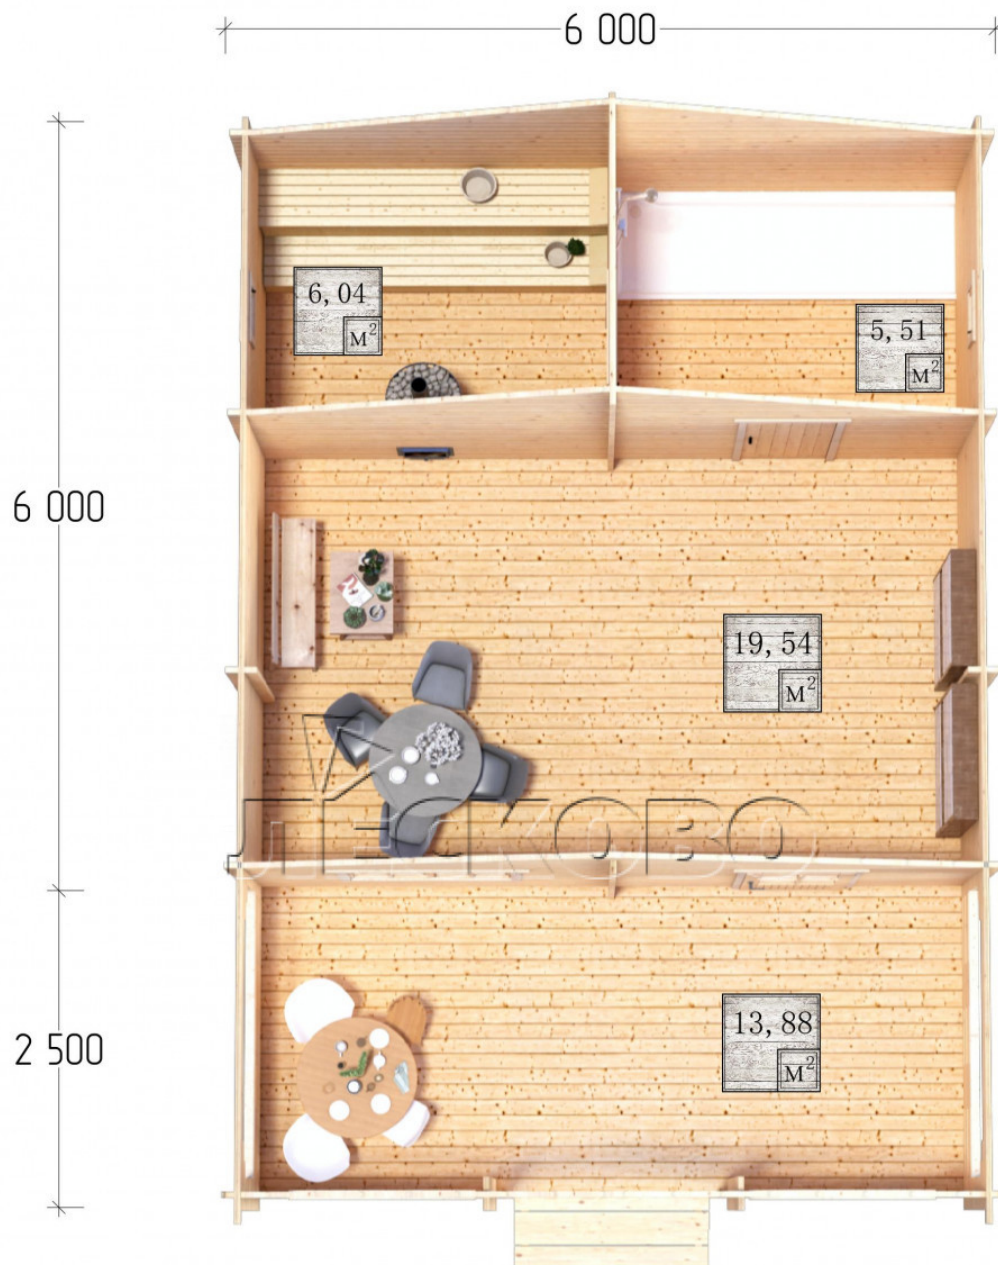

## Outdoor sauna "BV" series 6×6

Project Dimensions

6 × 6 / 46.8 m<sup>2</sup>

Full house set

**7,068 €**

## Project planning

# Разрез

## House Kit

- Wall kit: 44 × 145 mm mini-chamber drying chamber with bowls for the project. The material of the tree is spruce, pine (GOST 8486). Humidity 12-14%. The height of the walls is 2.16 m.;

- Logs, lower harness: board 45 × 145 mm chamber drying 10-12%;
- Floors: floorboard 35 mm., Chamber drying;
- Ceiling: imitation of a bar 20 × 135 mm, Chamber drying;
- Wooden windows, glass 4 mm, Single. Treatment with a colorless antiseptic. Hardware;