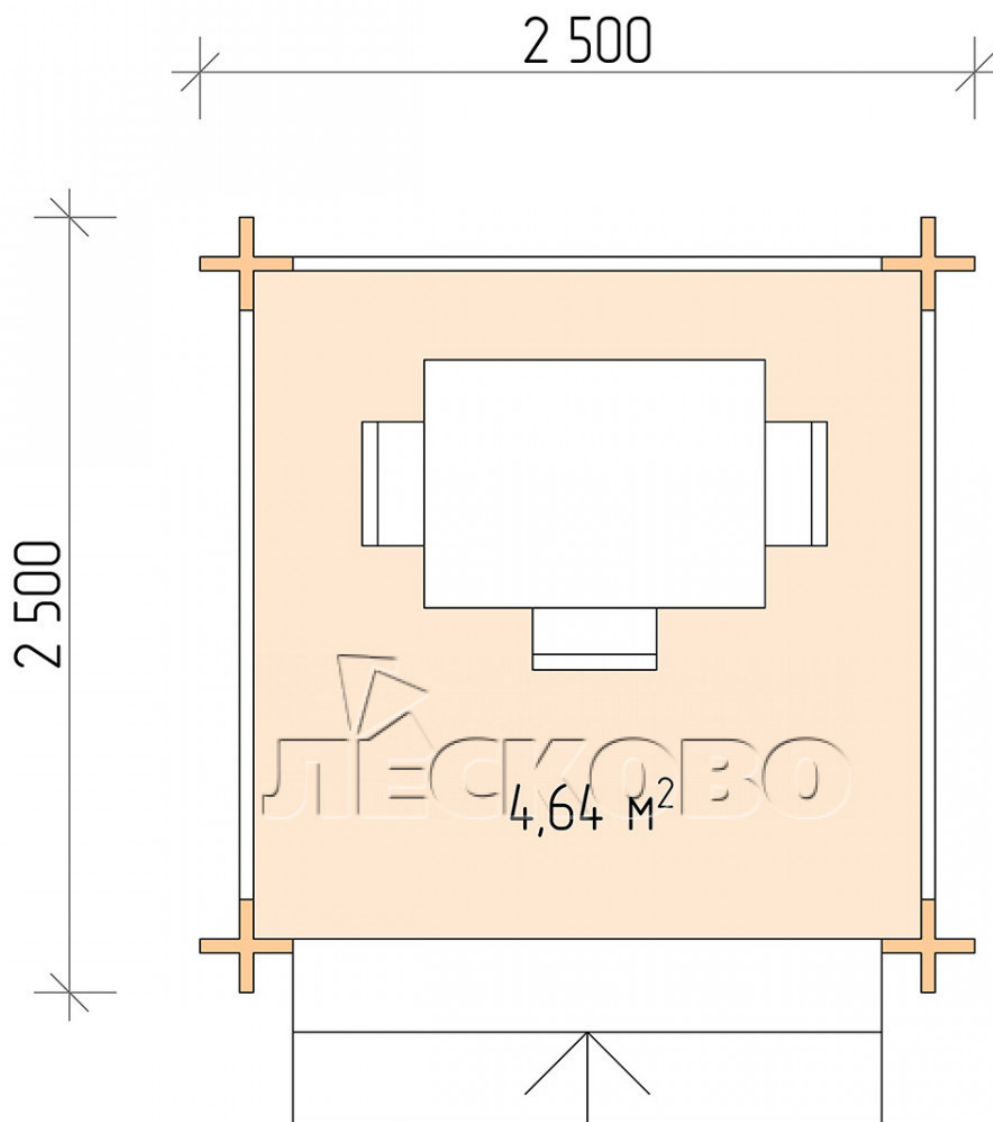

## Gazebo "BS" series 2.5×2.5

Project Dimensions

2.5 × 2.5 / 4.8 m<sup>2</sup>

Full house set

**865 €**

# Разрез

### House Kit

- Wall kit: mini-chamber drying chamber 44 × 145 mm with bowls for the project. The material of the tree is spruce, pine (GOST 8486). Humidity 12-14%. The height of the walls is 2.16 m;
- Logs, lower harness: board 45 × 145 mm chamber drying 10-12%;
- Floors: floorboard 35 mm, chamber drying;
- Ceiling: imitation of a bar 20 × 135 mm, chamber drying;
- Platbands: dry planed board 20 × 100 mm;
- Roof: shingles;