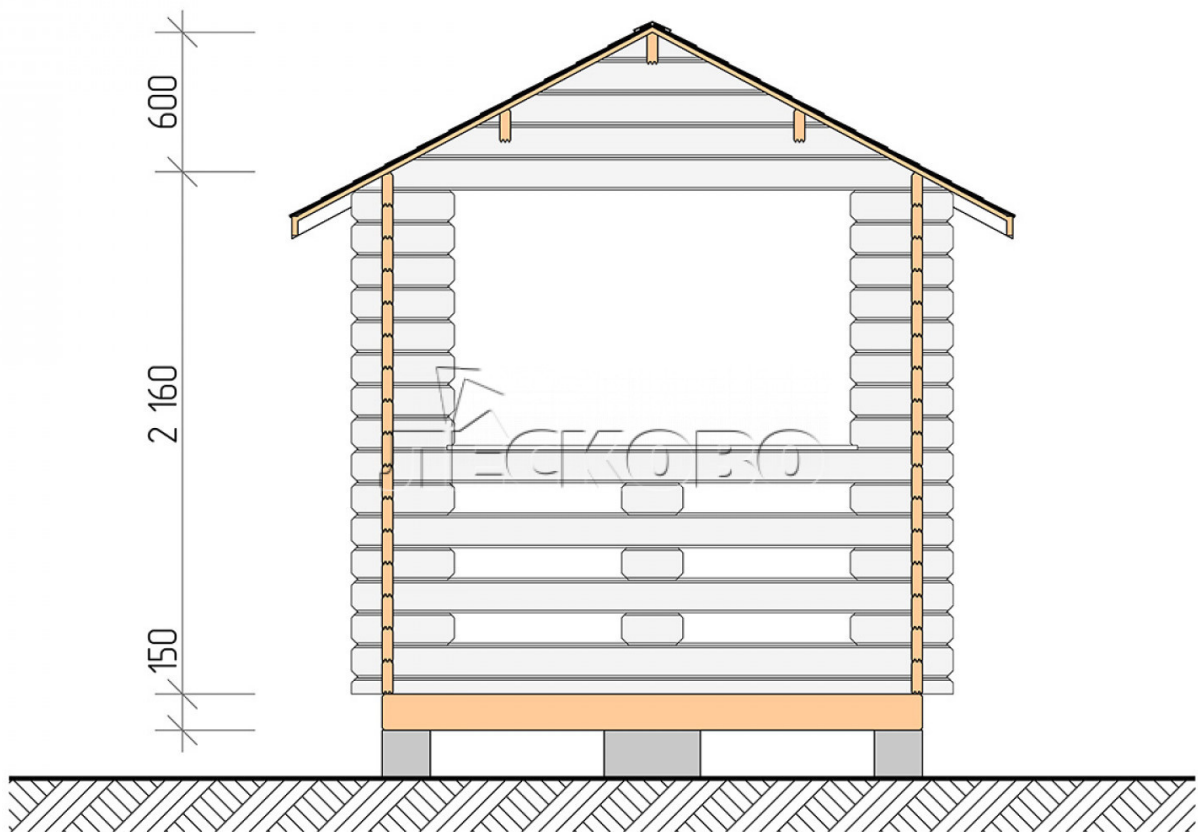

## Gazebo "BS" series 2.5×2.5

Project Dimensions

2.5 × 2.5 / 4.8 m<sup>2</sup>

Full house set

**865 €**

# Разрез

### House Kit

- Wall kit: mini-chamber drying chamber 44 × 145 mm with bowls for the project. The material of the tree is spruce, pine (GOST 8486). Humidity 12-14%. The height of the walls is 2.16 m;
- Logs, lower harness: board 45 × 145 mm chamber drying 10-12%;
- Floors: floorboard 35 mm, chamber drying;
- Ceiling: imitation of a bar 20 × 135 mm, chamber drying;
- Platbands: dry planed board 20 × 100 mm;
- Roof: shingles;