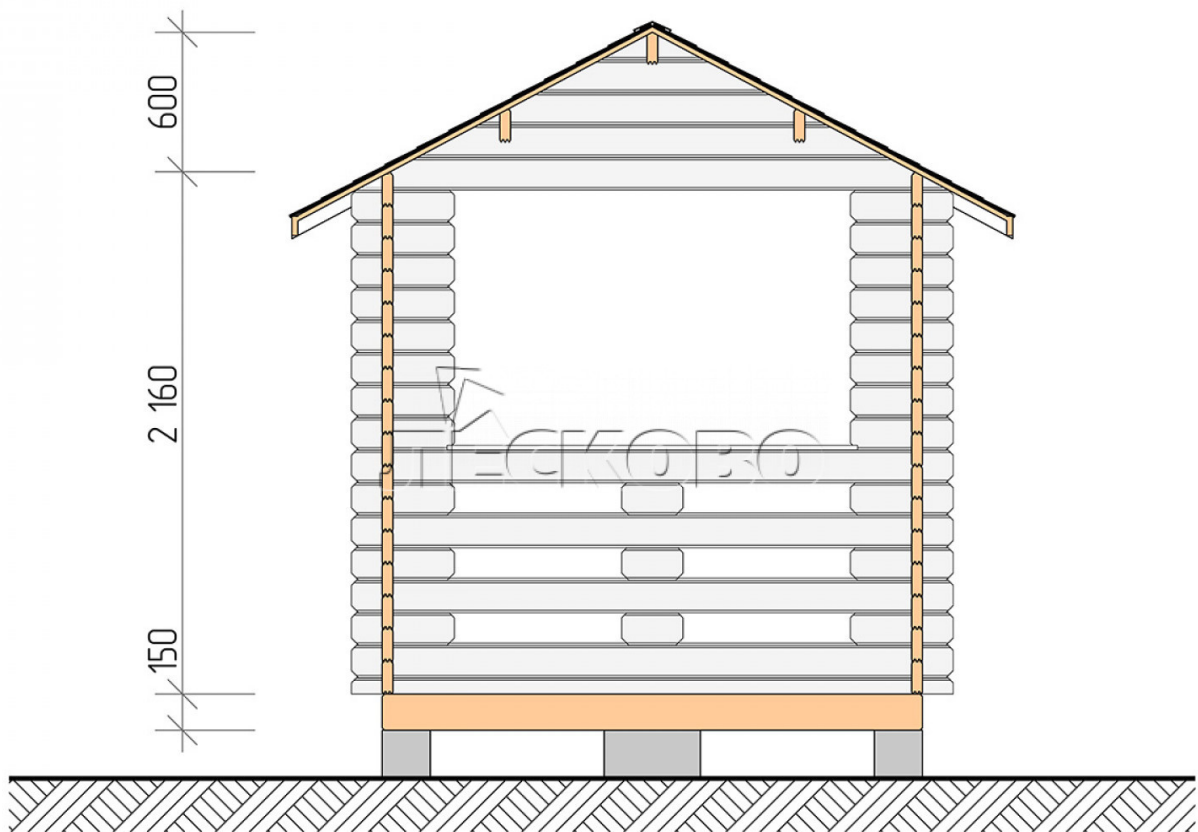

## Gazebo "BS" series 2.5×3.5

Project Dimensions

2.5 × 3.5 / 7 m<sup>2</sup>

Full house set

**1,121 €**

# Разрез

### House Kit

- Wall kit: mini-chamber drying chamber 44 × 145 mm with bowls for the project. The material of the tree is spruce, pine (GOST 8486). Humidity 12-14%. The height of the walls is 2.16 m;
- Logs, lower harness: board 45 × 145 mm chamber drying 10-12%;
- Floors: floorboard 35 mm, chamber drying;
- Ceiling: imitation of a bar 20 × 135 mm, chamber drying;
- Platbands: dry planed board 20 × 100 mm;
- Roof: shingles;