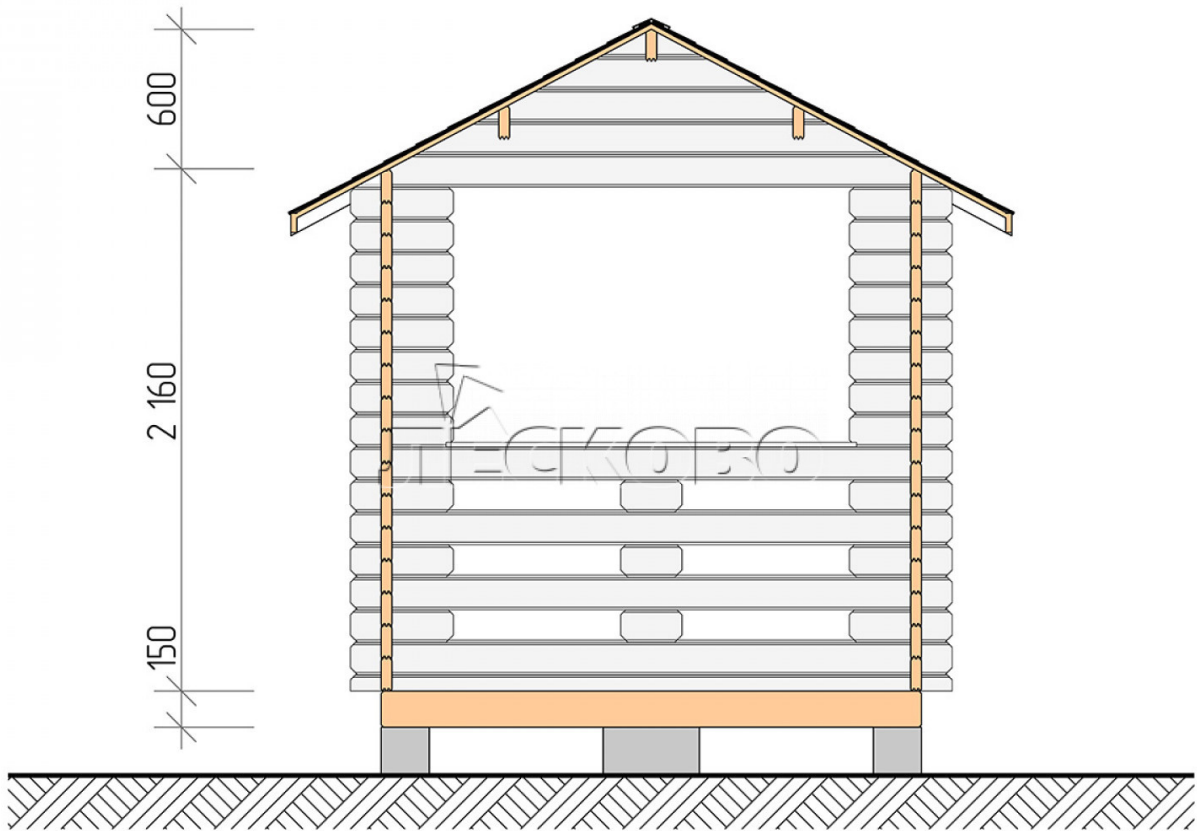

Gazebo "BS" series 2.5×3

Project Dimensions

2.5 × 3 / 5.9 m²

Full house set

1,060 €

Timber

45 MM

65 MM
+ 244 €

Project planning

2 500

3 000

5,72

M²

Разрез

House Kit

- Wall kit: mini-chamber drying chamber 44 × 145 mm with bowls for the project. The material of the tree is spruce, pine (GOST 8486). Humidity 12-14%. The height of the walls is 2.16 m;
- Logs, lower harness: board 45 × 145 mm chamber drying 10-12%;
- Floors: floorboard 35 mm, chamber drying;
- Ceiling: imitation of a bar 20 × 135 mm, chamber drying;
- Platbands: dry planed board 20 × 100 mm;
- Roof: shingles;