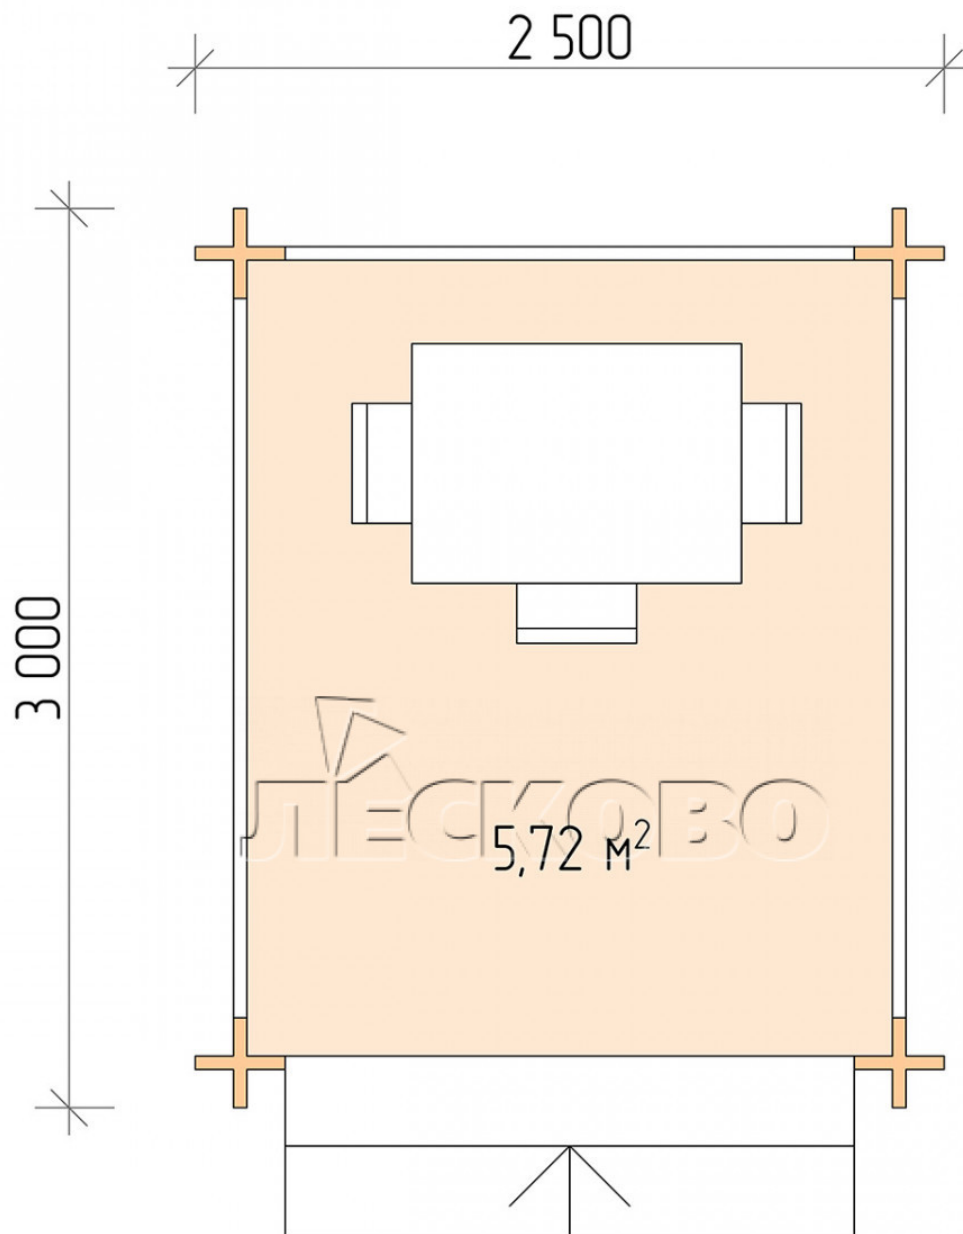

Gazebo "BS" series 2.5×3

Project Dimensions

2.5 × 3 / 5.9 m²

Full house set

1,060 €

Timber

45 MM

65 MM
+ 244 €

Project planning

2 500

3 000

5,72

M²

Разрез

House Kit

- Wall kit: mini-chamber drying chamber 44 × 145 mm with bowls for the project. The material of the tree is spruce, pine (GOST 8486). Humidity 12-14%. The height of the walls is 2.16 m;
- Logs, lower harness: board 45 × 145 mm chamber drying 10-12%;
- Floors: floorboard 35 mm, chamber drying;
- Ceiling: imitation of a bar 20 × 135 mm, chamber drying;
- Platbands: dry planed board 20 × 100 mm;
- Roof: shingles;

- Skirting board 35 mm.

+7 (927) 738-08-11

г. Самара, ул. Дачная, д. 28, оф. 7