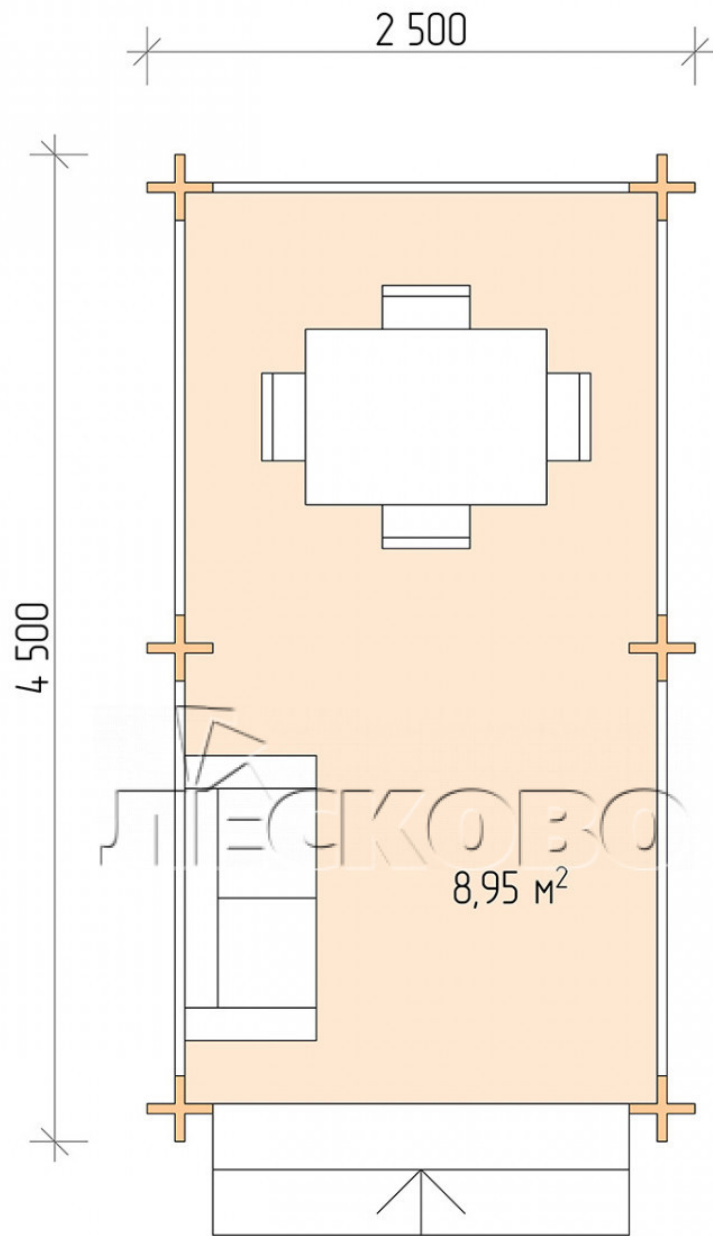

Gazebo "BS" series 2.5×4.5

Project Dimensions

2.5 × 4.5 / 9.2 m²

Full house set

1,438 €

Timber

45 MM

65 MM
+ 331 €

Project planning

2 500

4 500

8,95

M²

Разрез

House Kit

- Wall kit: mini-chamber drying chamber 44 × 145 mm with bowls for the project. The material of the tree is spruce, pine (GOST 8486). Humidity 12-14%. The height of the walls is 2.16 m;
- Logs, lower harness: board 45 × 145 mm chamber drying 10-12%;
- Floors: floorboard 35 mm, chamber drying;
- Ceiling: imitation of a bar 20 × 135 mm, chamber drying;
- Platbands: dry planed board 20 × 100 mm;
- Roof: shingles;