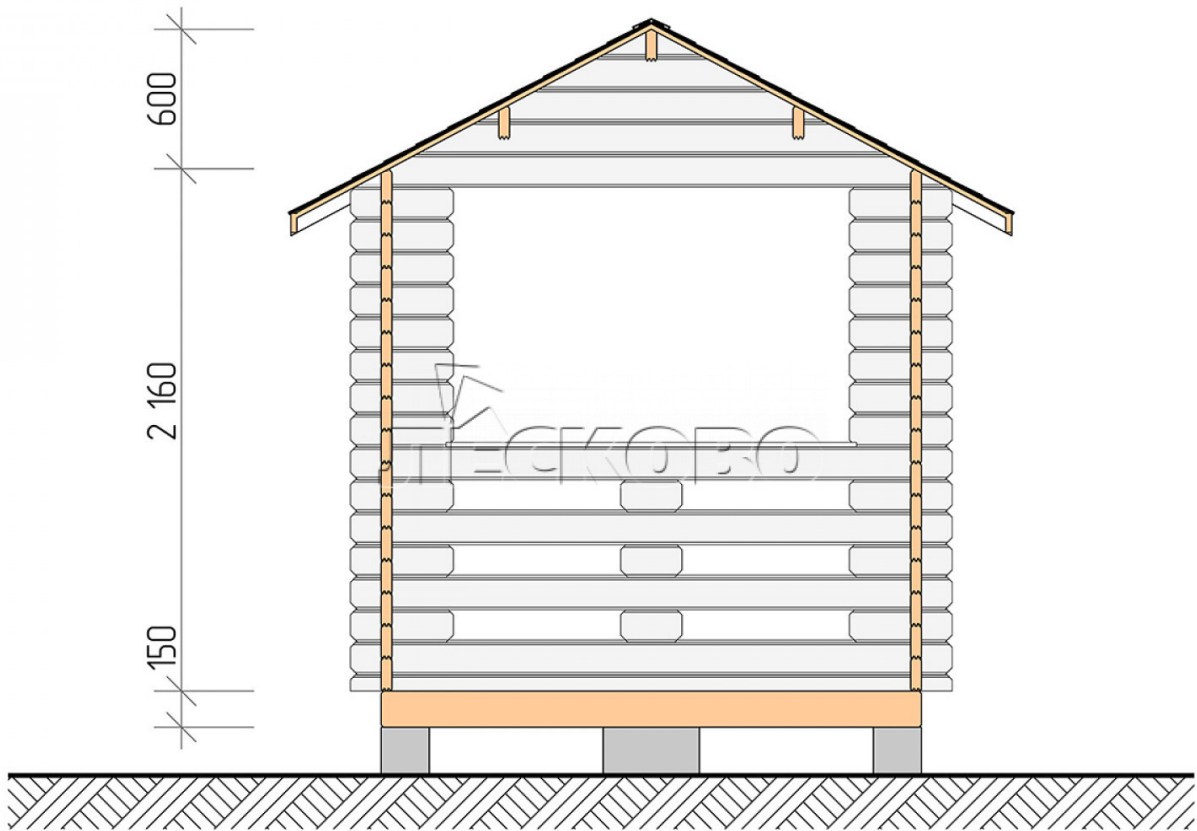

Gazebo "BS" series 2.5×4.5

Project Dimensions

2.5 × 4.5 / 9.2 m²

Full house set

1,438 €

Timber

45 MM

65 MM
+ 331 €

Project planning

2 500

4 500

8,95

M²

Разрез

House Kit

- Wall kit: mini-chamber drying chamber 44 × 145 mm with bowls for the project. The material of the tree is spruce, pine (GOST 8486). Humidity 12-14%. The height of the walls is 2.16 m;
- Logs, lower harness: board 45 × 145 mm chamber drying 10-12%;
- Floors: floorboard 35 mm, chamber drying;
- Ceiling: imitation of a bar 20 × 135 mm, chamber drying;
- Platbands: dry planed board 20 × 100 mm;
- Roof: shingles;