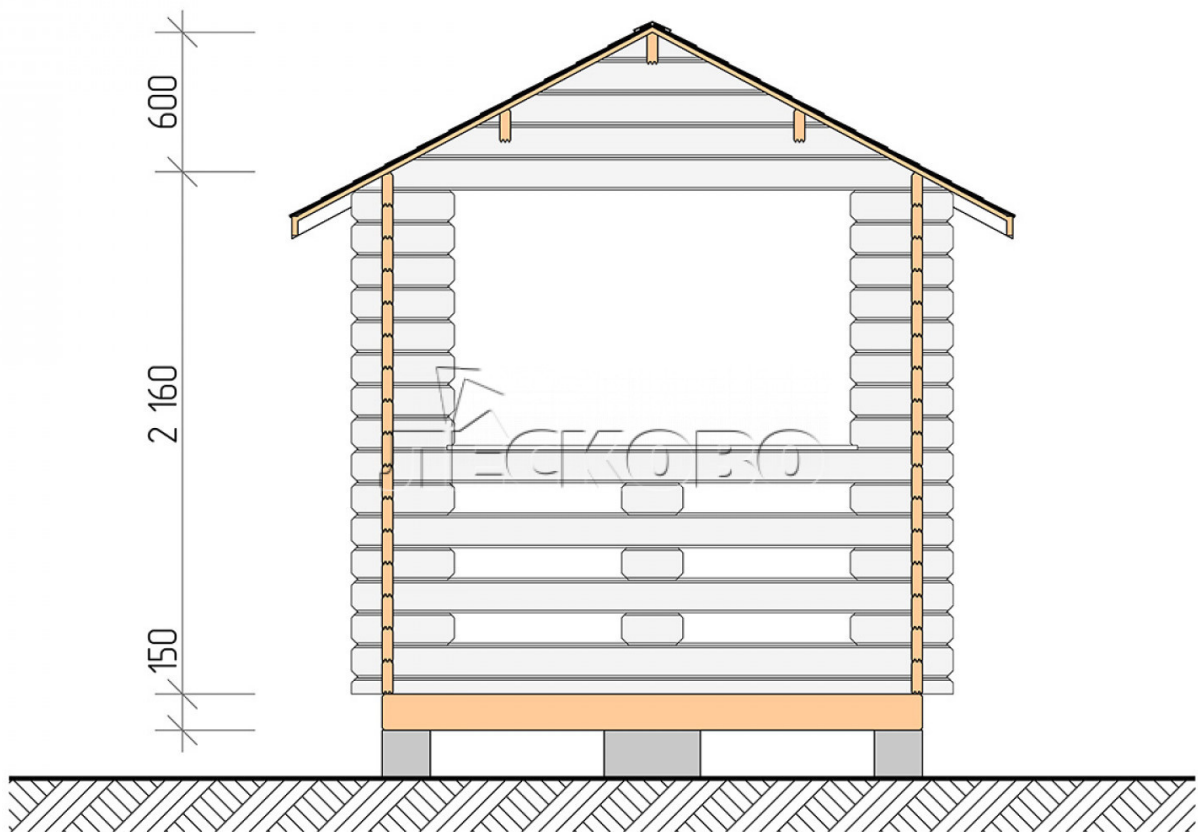

Gazebo "BS" series 2.5×4

Project Dimensions

2.5 × 4 / 8.2 m²

Full house set

1,308 €

Timber

45 mm

65 mm
+ 307 €

Project planning

2 500

4 000

7,88

M²

Разрез

House Kit

- Wall kit: mini-chamber drying chamber 44 × 145 mm with bowls for the project. The material of the tree is spruce, pine (GOST 8486). Humidity 12-14%. The height of the walls is 2.16 m;
- Logs, lower harness: board 45 × 145 mm chamber drying 10-12%;
- Floors: floorboard 35 mm, chamber drying;
- Ceiling: imitation of a bar 20 × 135 mm, chamber drying;
- Platbands: dry planed board 20 × 100 mm;
- Roof: shingles;