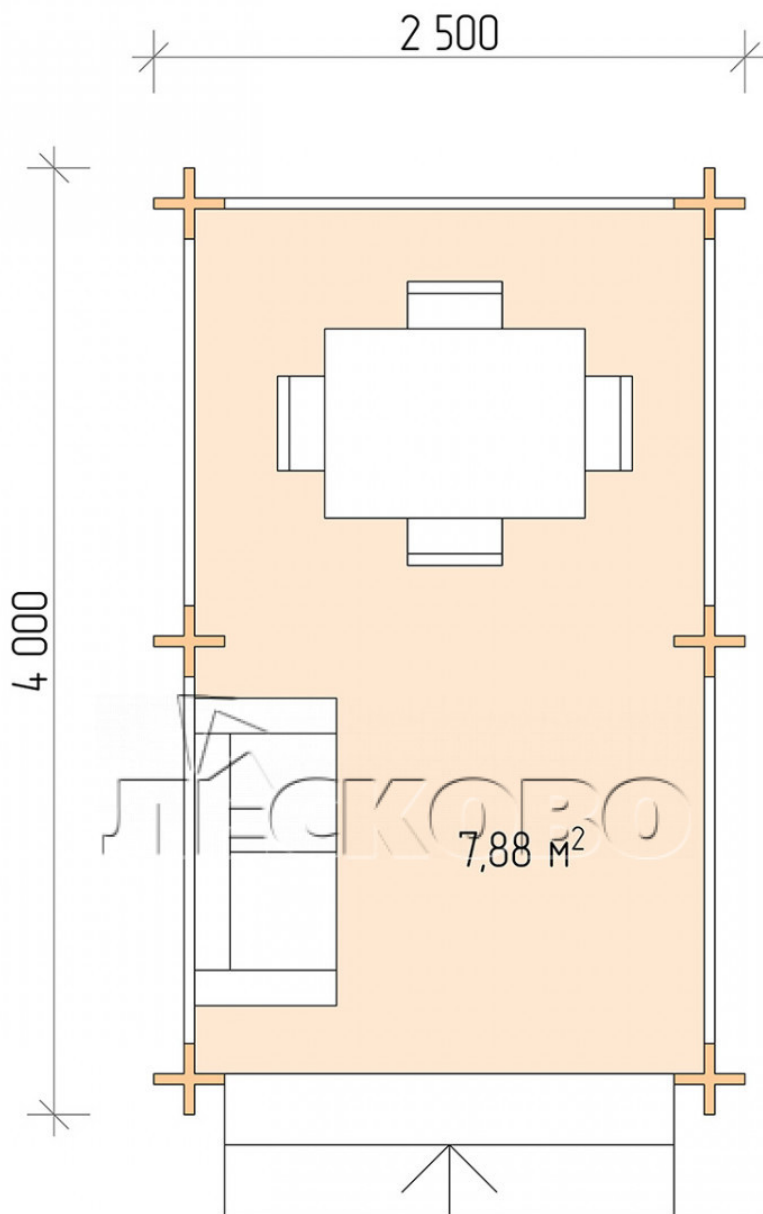

Gazebo "BS" series 2.5×4

Project Dimensions

2.5 × 4 / 8.2 m²

Full house set

1,308 €

Timber

45 mm

65 mm
+ 307 €

Project planning

2 500

4 000

7,88

M²

Разрез

House Kit

- Wall kit: mini-chamber drying chamber 44 × 145 mm with bowls for the project. The material of the tree is spruce, pine (GOST 8486). Humidity 12-14%. The height of the walls is 2.16 m;
- Logs, lower harness: board 45 × 145 mm chamber drying 10-12%;
- Floors: floorboard 35 mm, chamber drying;
- Ceiling: imitation of a bar 20 × 135 mm, chamber drying;
- Platbands: dry planed board 20 × 100 mm;
- Roof: shingles;