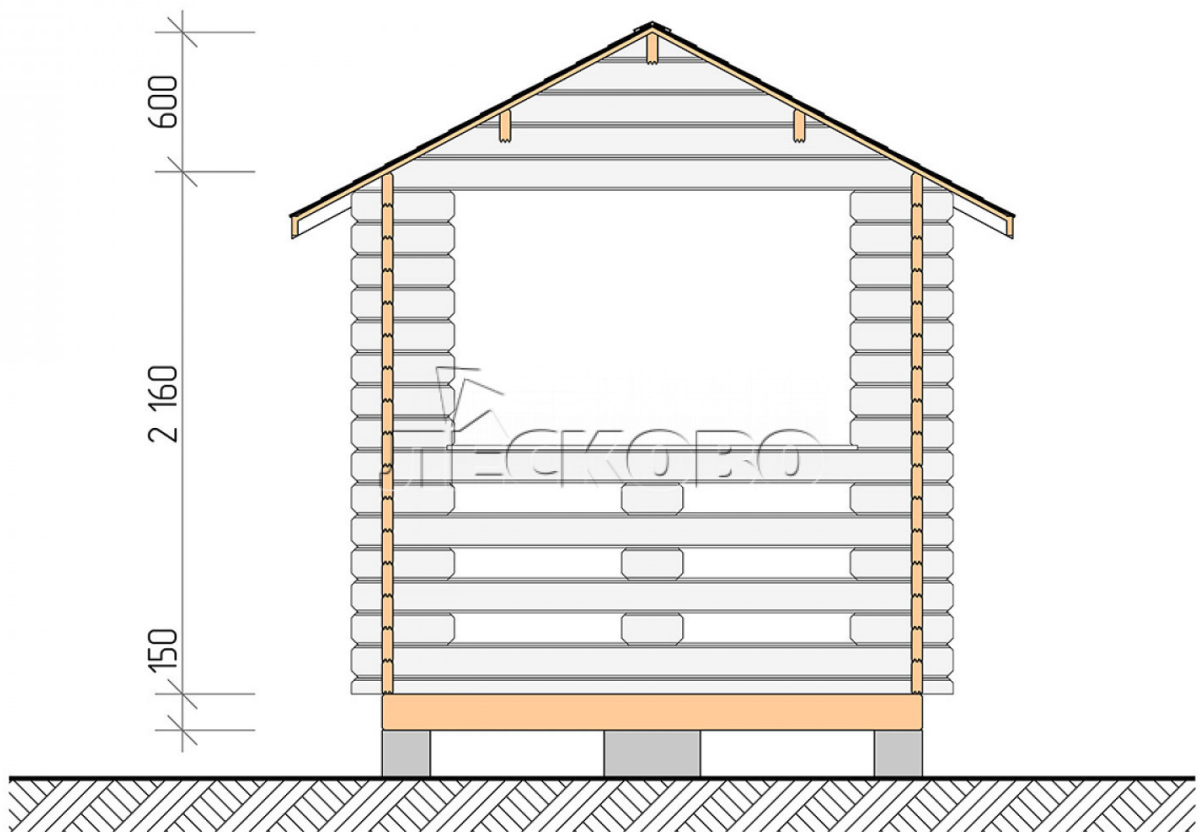

Gazebo "BS" series 2.5×5

Project Dimensions

2.5 × 5 / 10.4 m²

Full house set

1,561 €

Timber

45 MM

65 MM
+ 349 €

Project planning

2 500

5 000

10,03
M²

Разрез

House Kit

- Wall kit: mini-chamber drying chamber 44 × 145 mm with bowls for the project. The material of the tree is spruce, pine (GOST 8486). Humidity 12-14%. The height of the walls is 2.16 m;
- Logs, lower harness: board 45 × 145 mm chamber drying 10-12%;
- Floors: floorboard 35 mm, chamber drying;
- Ceiling: imitation of a bar 20 × 135 mm, chamber drying;
- Platbands: dry planed board 20 × 100 mm;
- Roof: shingles;