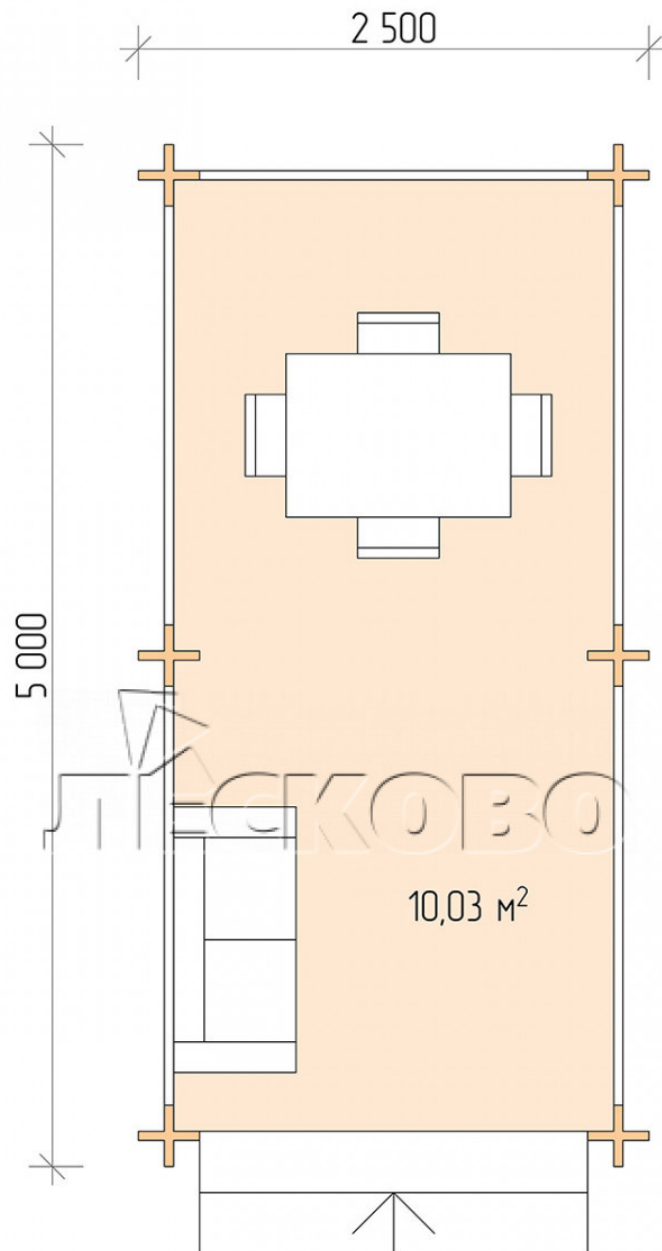

Gazebo "BS" series 2.5×5

Project Dimensions

2.5 × 5 / 10.4 m²

Full house set

1,561 €

Timber

45 MM

65 MM
+ 349 €

Project planning

2 500

5 000

10,03
M²

Разрез

House Kit

- Wall kit: mini-chamber drying chamber 44 × 145 mm with bowls for the project. The material of the tree is spruce, pine (GOST 8486). Humidity 12-14%. The height of the walls is 2.16 m;
- Logs, lower harness: board 45 × 145 mm chamber drying 10-12%;
- Floors: floorboard 35 mm, chamber drying;
- Ceiling: imitation of a bar 20 × 135 mm, chamber drying;
- Platbands: dry planed board 20 × 100 mm;
- Roof: shingles;

- Skirting board 35 mm.

+7 (927) 738-08-11

г. Самара, ул. Дачная, д. 28, оф. 7