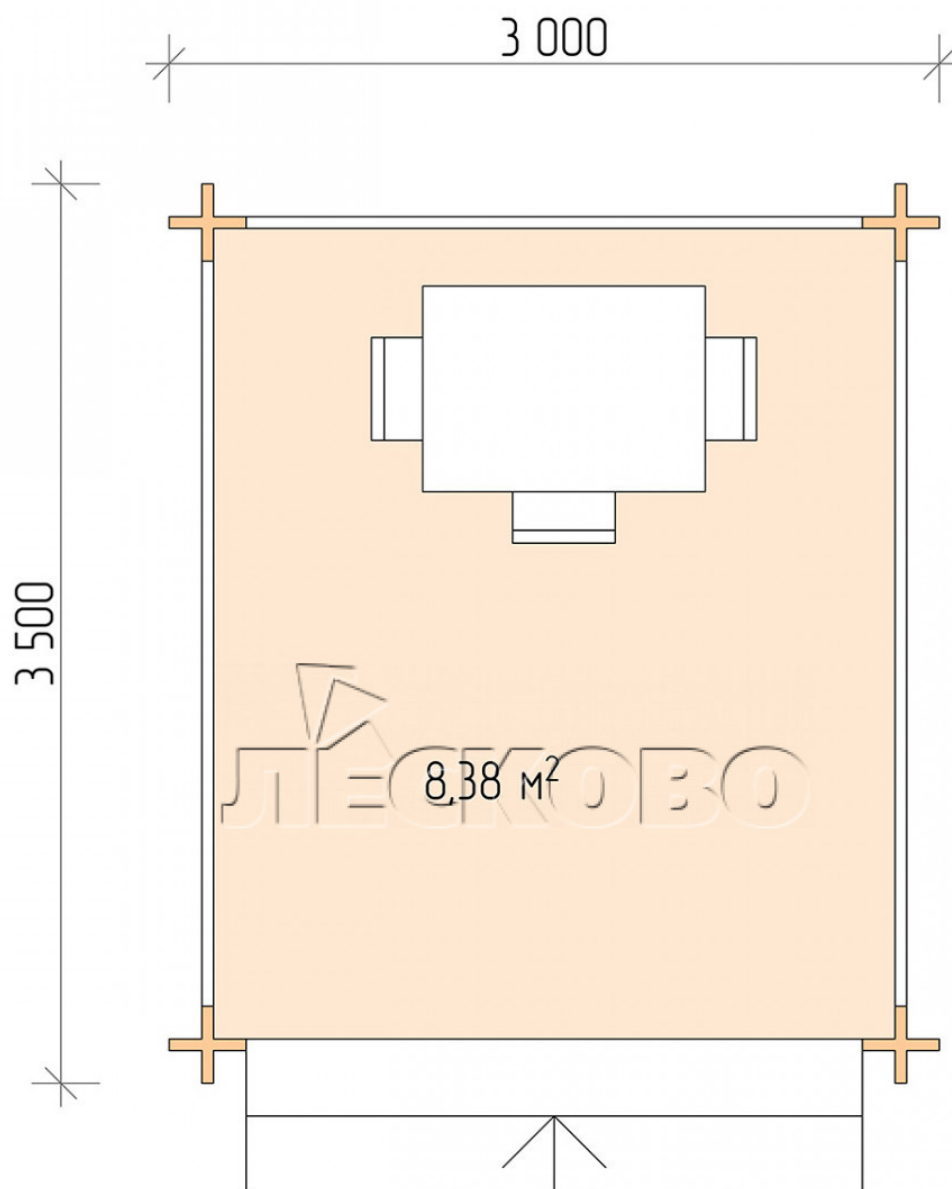

Gazebo "BS" series 3×3.5

Project Dimensions

3 × 3.5 / 8.7 m²

Full house set

1,235 €

Timber

45 MM

65 MM
+ 263 €

Project planning

3 000

3 500

8,38
M²

Разрез

House Kit

- Wall kit: mini-chamber drying chamber 44 × 145 mm with bowls for the project. The material of the tree is spruce, pine (GOST 8486). Humidity 12-14%. The height of the walls is 2.16 m;
- Logs, lower harness: board 45 × 145 mm chamber drying 10-12%;
- Floors: floorboard 35 mm, chamber drying;
- Ceiling: imitation of a bar 20 × 135 mm, chamber drying;
- Platbands: dry planed board 20 × 100 mm;
- Roof: shingles;

- Skirting board 35 mm.

+7 (927) 738-08-11

г. Самара, ул. Дачная, д. 28, оф. 7