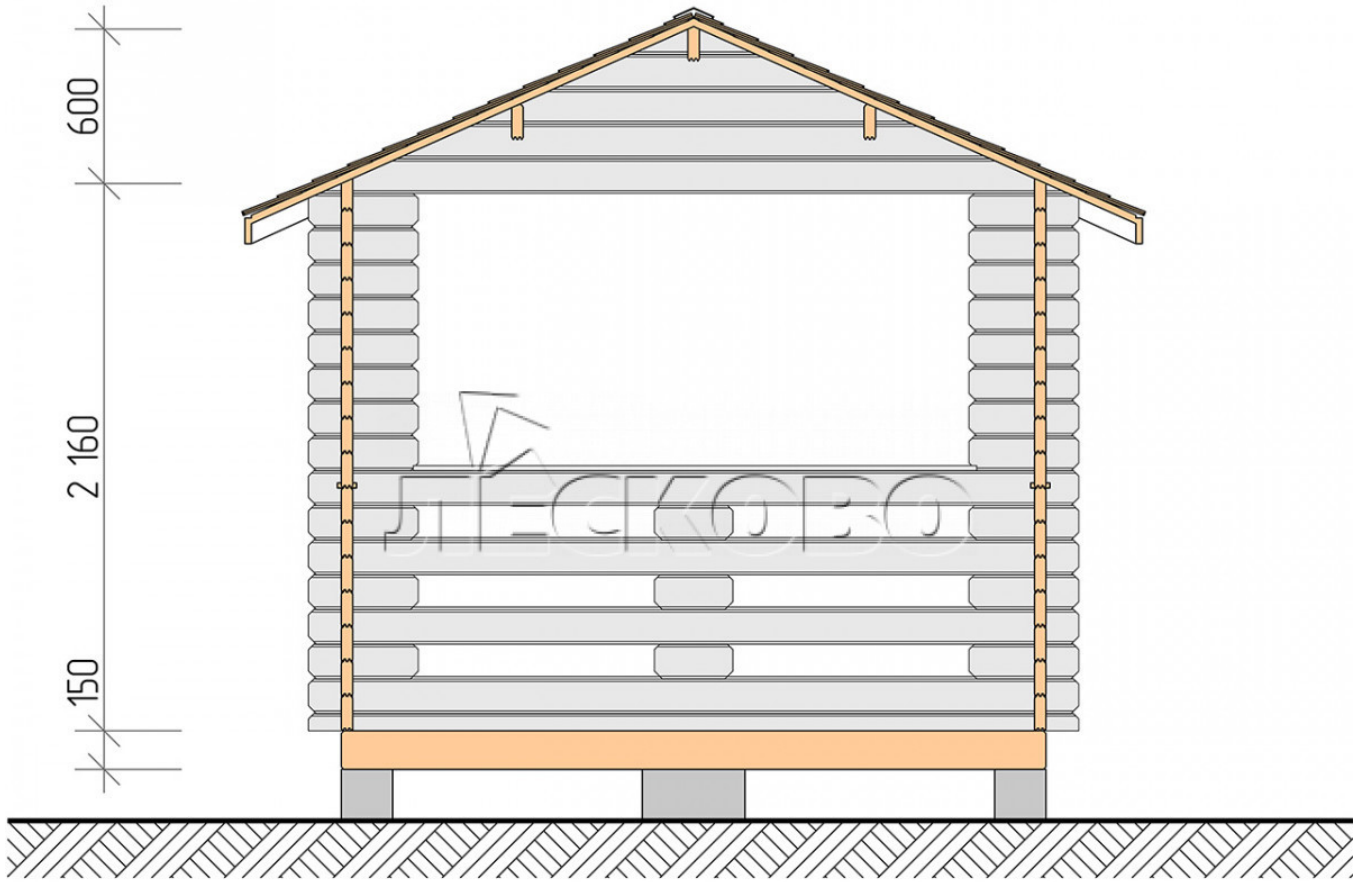

Gazebo "BS" series 3×4.5

Project Dimensions

3 × 4.5 / 11.3 m²

Full house set

1,522 €

Timber

45 MM

65 MM
+ 318 €

Project planning

3 000

4 500

Разрез

House Kit

- Wall kit: mini-chamber drying chamber 44 × 145 mm with bowls for the project. The material of the tree is spruce, pine (GOST 8486). Humidity 12-14%. The height of the walls is 2.16 m;
- Logs, lower harness: board 45 × 145 mm chamber drying 10-12%;
- Floors: floorboard 35 mm, chamber drying;
- Ceiling: imitation of a bar 20 × 135 mm, chamber drying;
- Platbands: dry planed board 20 × 100 mm;
- Roof: shingles;