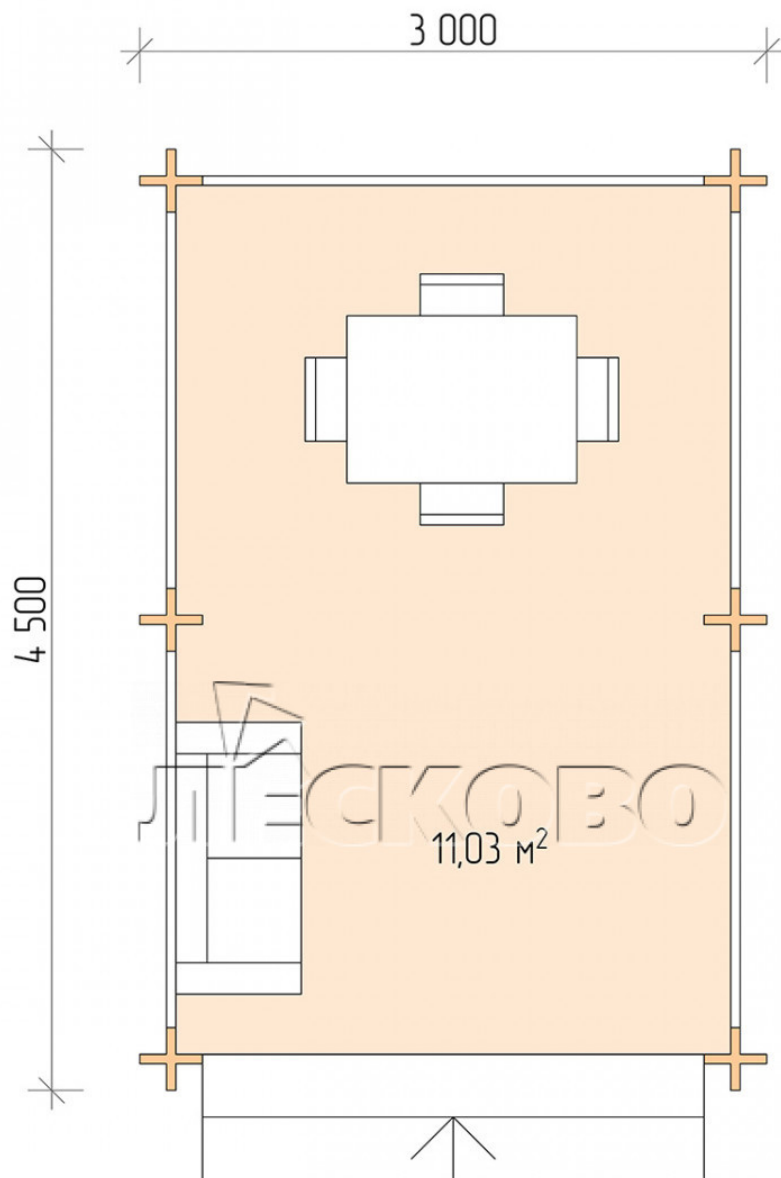

Gazebo "BS" series 3×4.5

Project Dimensions

3 × 4.5 / 11.3 m²

Full house set

1,522 €

Timber

45 MM

65 MM
+ 318 €

Project planning

3 000

4 500

Разрез

House Kit

- Wall kit: mini-chamber drying chamber 44 × 145 mm with bowls for the project. The material of the tree is spruce, pine (GOST 8486). Humidity 12-14%. The height of the walls is 2.16 m;
- Logs, lower harness: board 45 × 145 mm chamber drying 10-12%;
- Floors: floorboard 35 mm, chamber drying;
- Ceiling: imitation of a bar 20 × 135 mm, chamber drying;
- Platbands: dry planed board 20 × 100 mm;
- Roof: shingles;