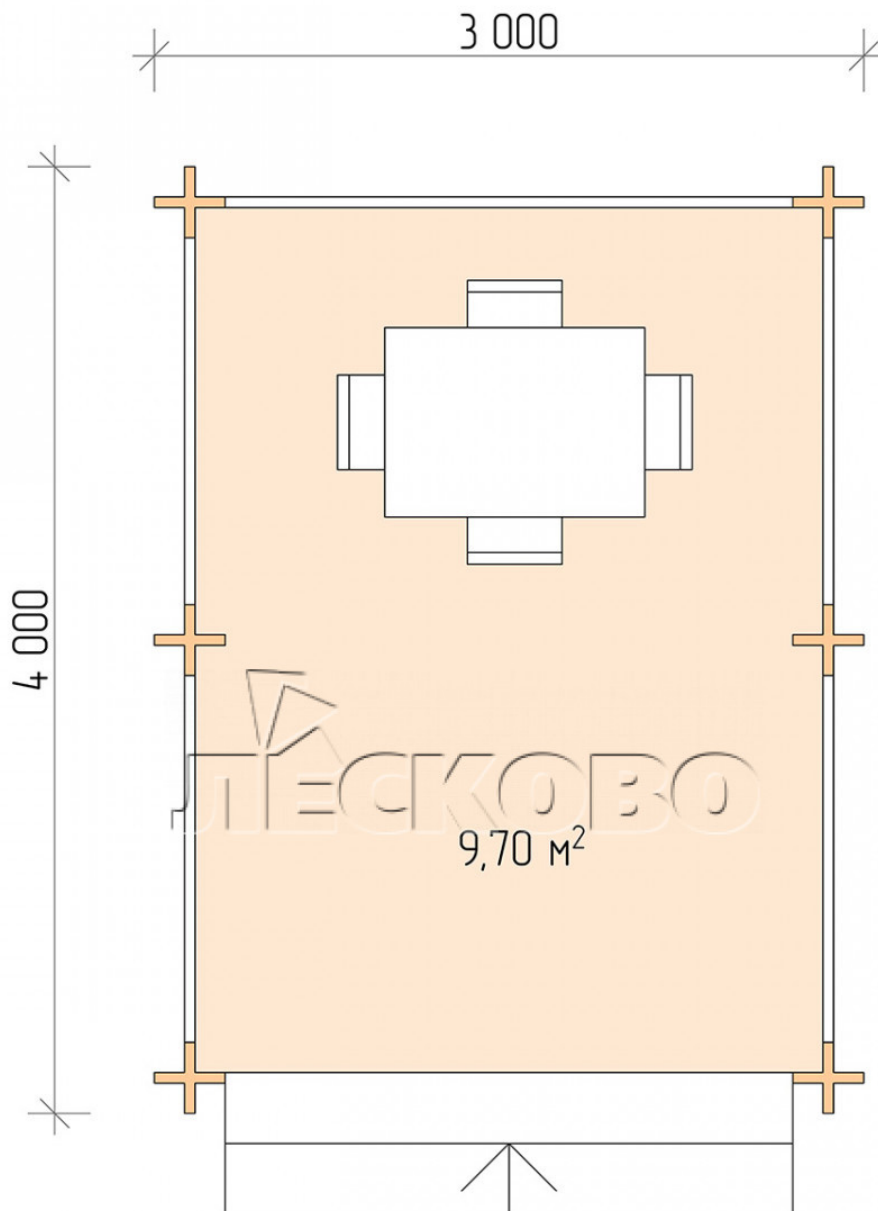

Gazebo "BS" series 3x4

Project Dimensions

3 × 4 / 10 m²

Full house set

1,455 €

Timber

45 mm

65 mm
+ 330 €

Project planning

3 000

4 000

Разрез

House Kit

- Wall kit: mini-chamber drying chamber 44 × 145 mm with bowls for the project. The material of the tree is spruce, pine (GOST 8486). Humidity 12-14%. The height of the walls is 2.16 m;
- Logs, lower harness: board 45 × 145 mm chamber drying 10-12%;
- Floors: floorboard 35 mm, chamber drying;
- Ceiling: imitation of a bar 20 × 135 mm, chamber drying;
- Platbands: dry planed board 20 × 100 mm;
- Roof: shingles;

- Skirting board 35 mm.

+7 (927) 738-08-11

г. Самара, ул. Дачная, д. 28, оф. 7