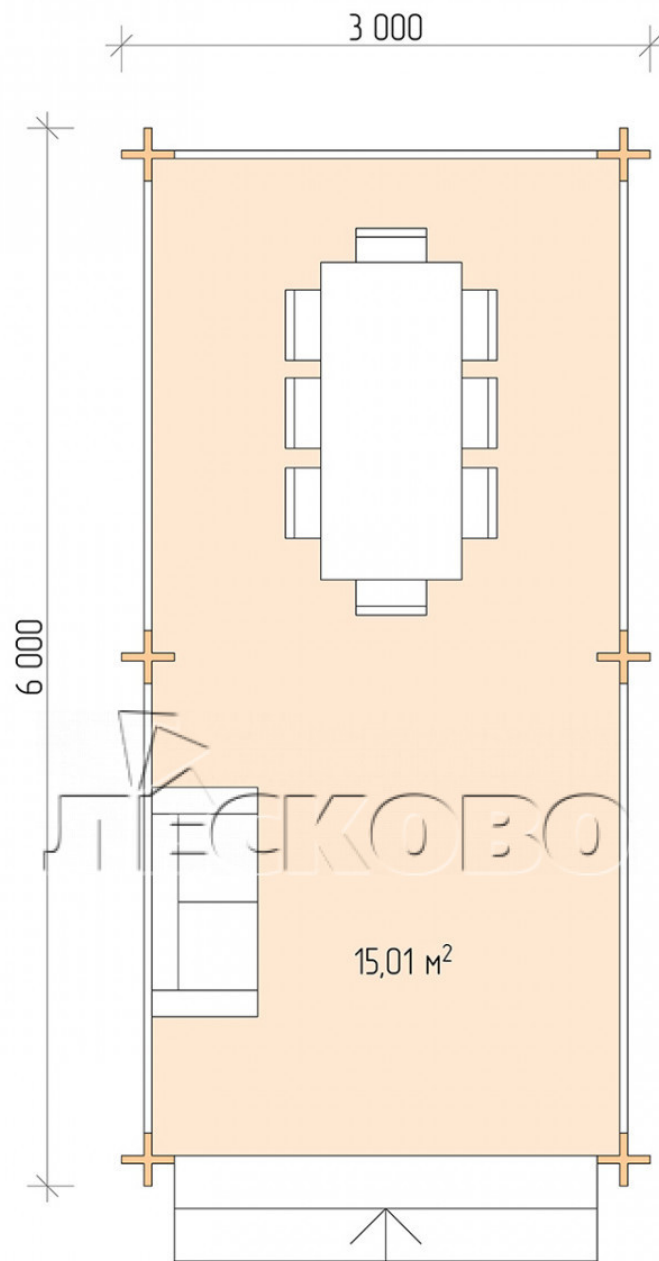

Gazebo "BS" series 3×6

Project Dimensions

3 × 6 / 15.4 m²

Full house set

1,918 €

Timber

45 mm

65 mm
+ 403 €

Project planning

Разрез

House Kit

- Wall kit: mini-chamber drying chamber 44 × 145 mm with bowls for the project. The material of the tree is spruce, pine (GOST 8486). Humidity 12-14%. The height of the walls is 2.16 m;
- Logs, lower harness: board 45 × 145 mm chamber drying 10-12%;
- Floors: floorboard 35 mm, chamber drying;
- Ceiling: imitation of a bar 20 × 135 mm, chamber drying;
- Platbands: dry planed board 20 × 100 mm;
- Roof: shingles;