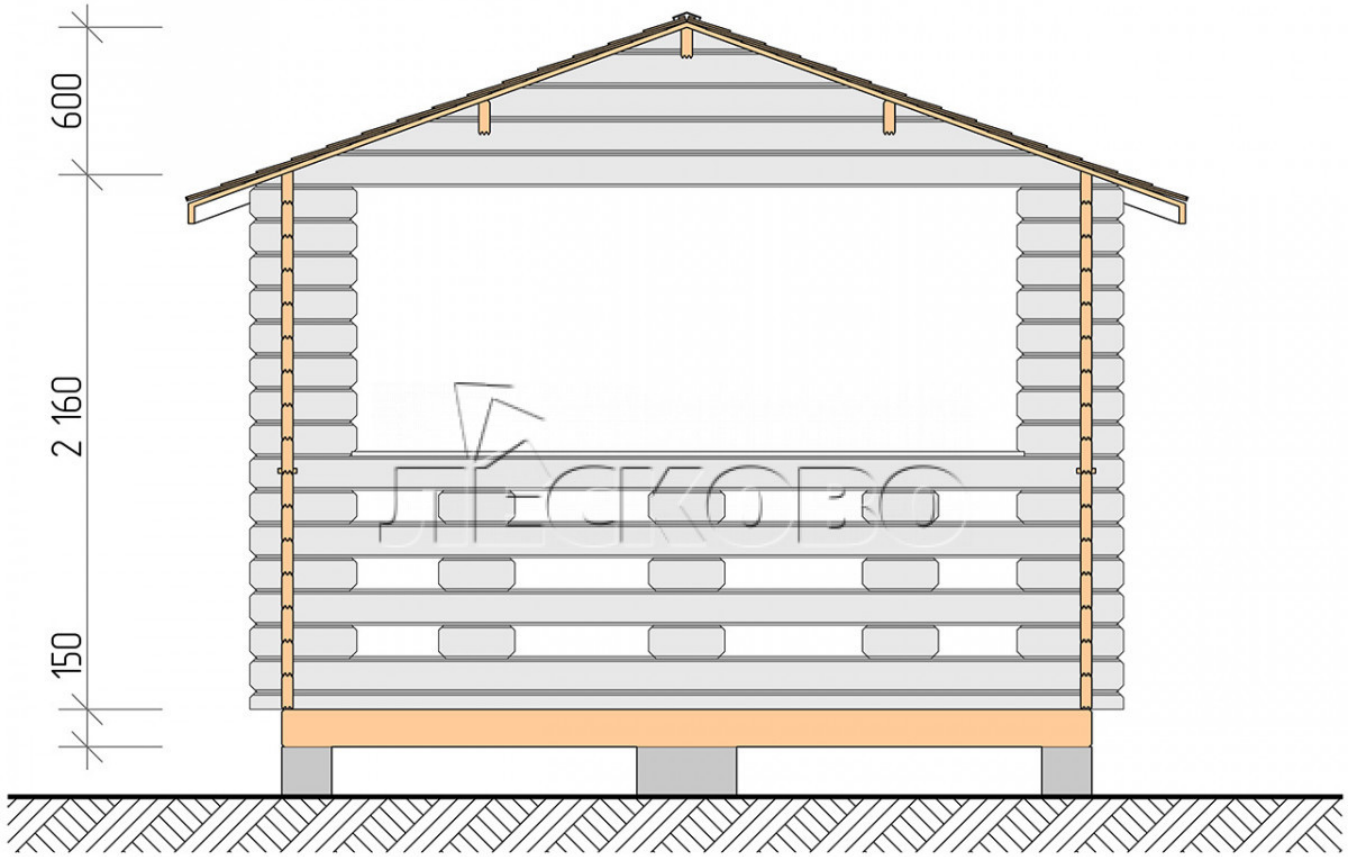

## Gazebo "BS" series 3.5×3.5

Project Dimensions

3.5 × 3.5 / 10.2 m<sup>2</sup>

Full house set

**1,322 €**

# Разрез

### House Kit

- Wall kit: mini-chamber drying chamber 44 × 145 mm with bowls for the project. The material of the tree is spruce, pine (GOST 8486). Humidity 12-14%. The height of the walls is 2.16 m;
- Logs, lower harness: board 45 × 145 mm chamber drying 10-12%;
- Floors: floorboard 35 mm, chamber drying;
- Ceiling: imitation of a bar 20 × 135 mm, chamber drying;
- Platbands: dry planed board 20 × 100 mm;
- Roof: shingles;