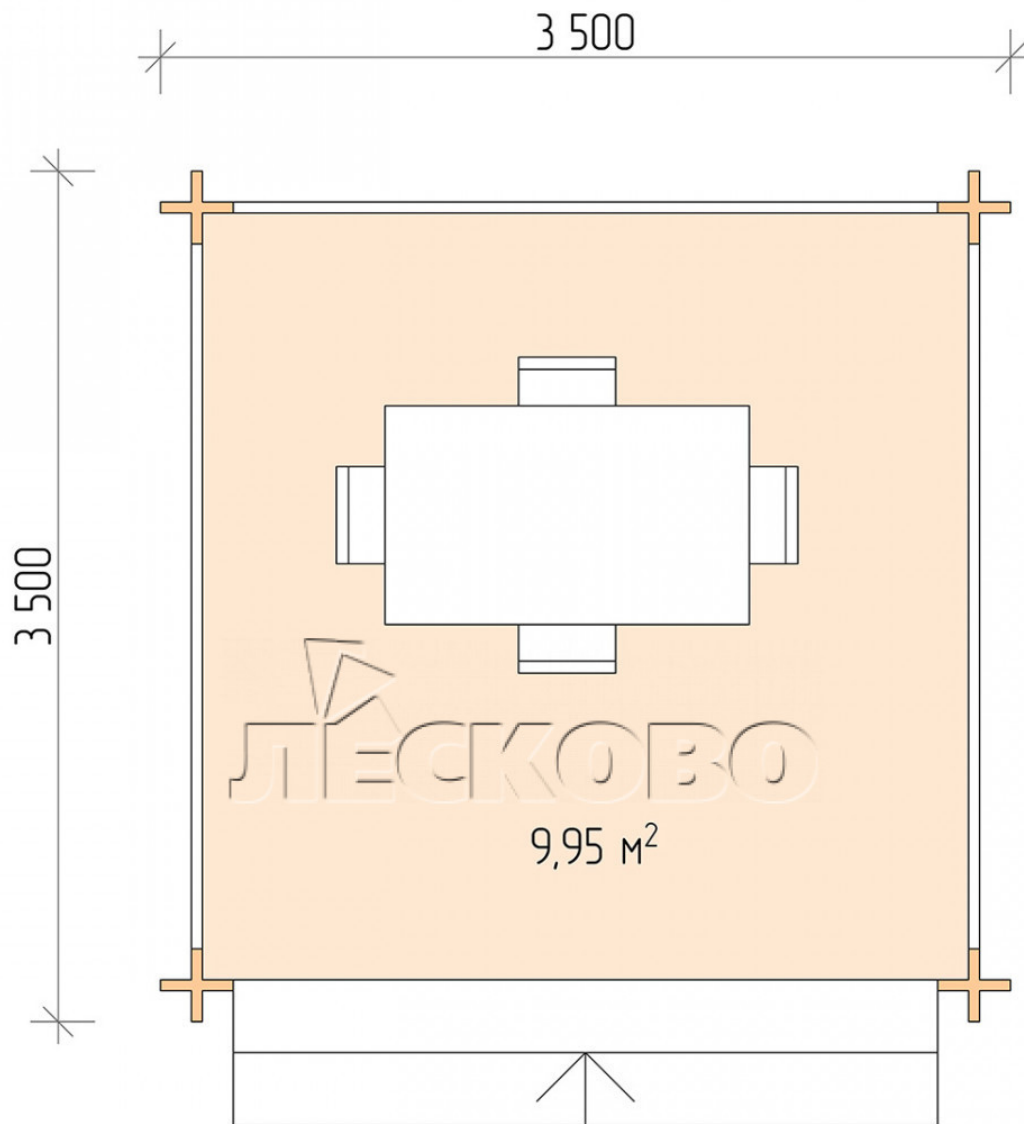

## Gazebo "BS" series 3.5×3.5

Project Dimensions

3.5 × 3.5 / 10.2 m<sup>2</sup>

Full house set

**1,322 €**

# Разрез

### House Kit

- Wall kit: mini-chamber drying chamber 44 × 145 mm with bowls for the project. The material of the tree is spruce, pine (GOST 8486). Humidity 12-14%. The height of the walls is 2.16 m;
- Logs, lower harness: board 45 × 145 mm chamber drying 10-12%;
- Floors: floorboard 35 mm, chamber drying;
- Ceiling: imitation of a bar 20 × 135 mm, chamber drying;
- Platbands: dry planed board 20 × 100 mm;
- Roof: shingles;