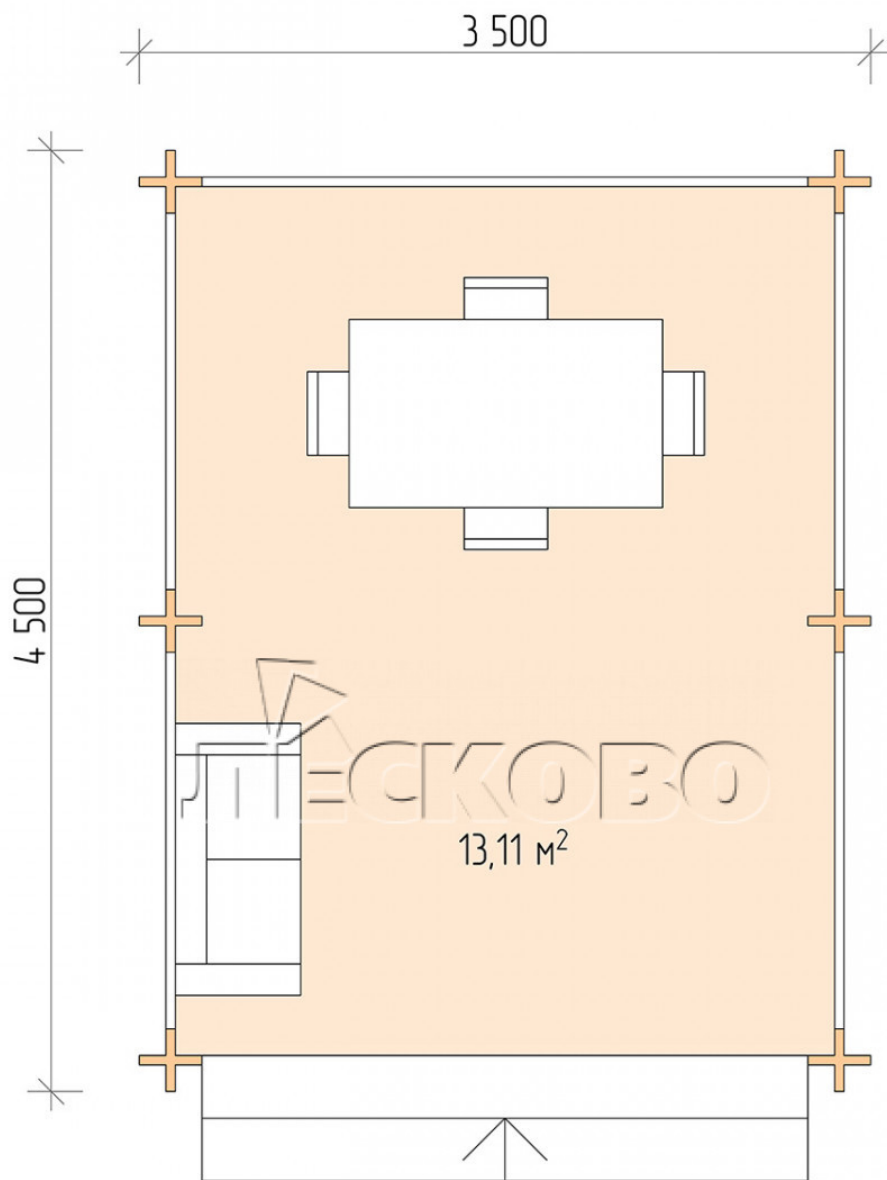

Gazebo "BS" series 3.5×4.5

Project Dimensions

3.5 × 4.5 / 13.4 m²

Full house set

1,795 €

Timber

45 MM

65 MM
+ 367 €

Project planning

3 500

4 500

13, 11
M²

Разрез

House Kit

- Wall kit: mini-chamber drying chamber 44 × 145 mm with bowls for the project. The material of the tree is spruce, pine (GOST 8486). Humidity 12-14%. The height of the walls is 2.16 m;
- Logs, lower harness: board 45 × 145 mm chamber drying 10-12%;
- Floors: floorboard 35 mm, chamber drying;
- Ceiling: imitation of a bar 20 × 135 mm, chamber drying;
- Platbands: dry planed board 20 × 100 mm;
- Roof: shingles;