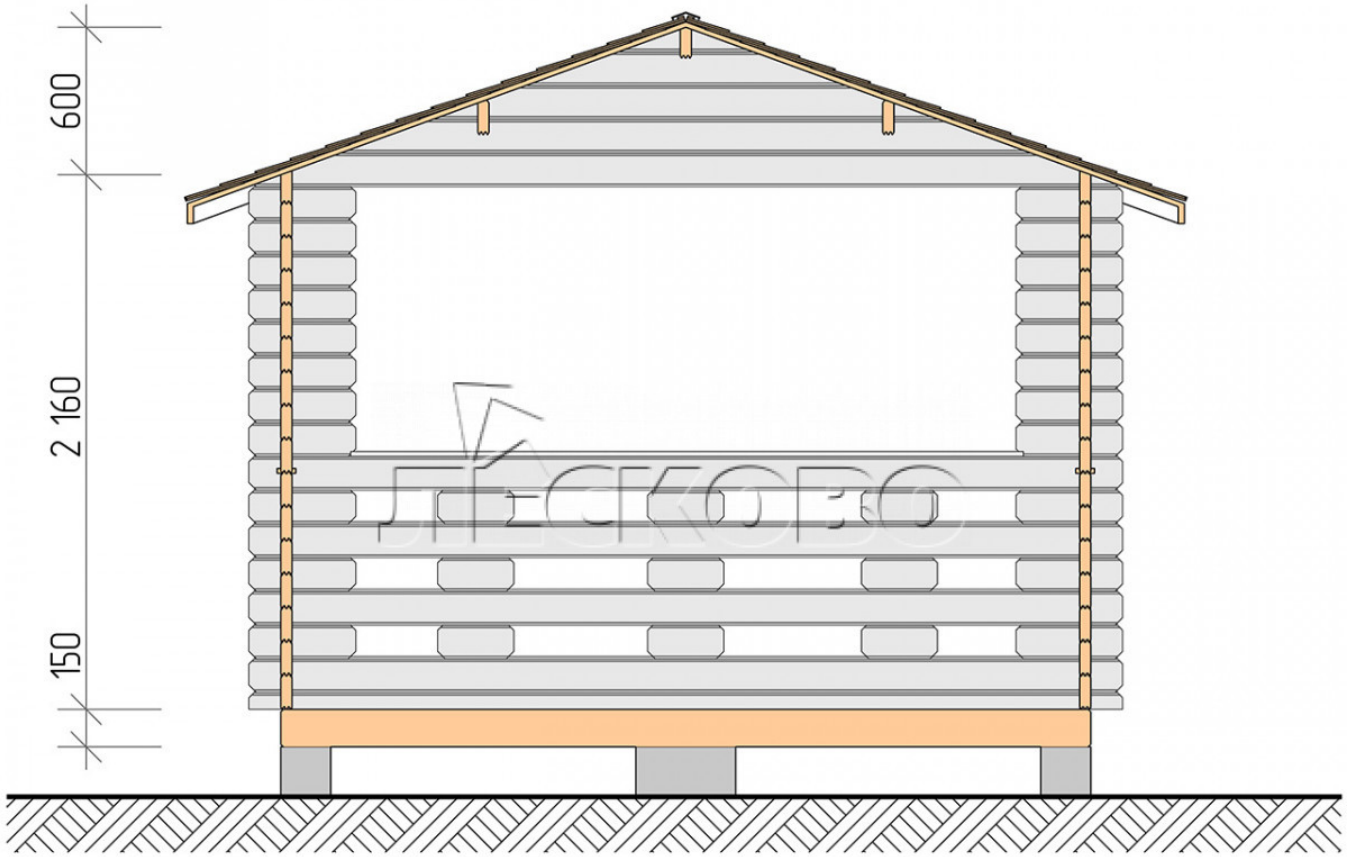

Gazebo "BS" series 3.5×4.5

Project Dimensions

3.5 × 4.5 / 13.4 m²

Full house set

1,795 €

Timber

45 MM

65 MM
+ 367 €

Project planning

3 500

4 500

13, 11
M²

Разрез

House Kit

- Wall kit: mini-chamber drying chamber 44 × 145 mm with bowls for the project. The material of the tree is spruce, pine (GOST 8486). Humidity 12-14%. The height of the walls is 2.16 m;
- Logs, lower harness: board 45 × 145 mm chamber drying 10-12%;
- Floors: floorboard 35 mm, chamber drying;
- Ceiling: imitation of a bar 20 × 135 mm, chamber drying;
- Platbands: dry planed board 20 × 100 mm;
- Roof: shingles;