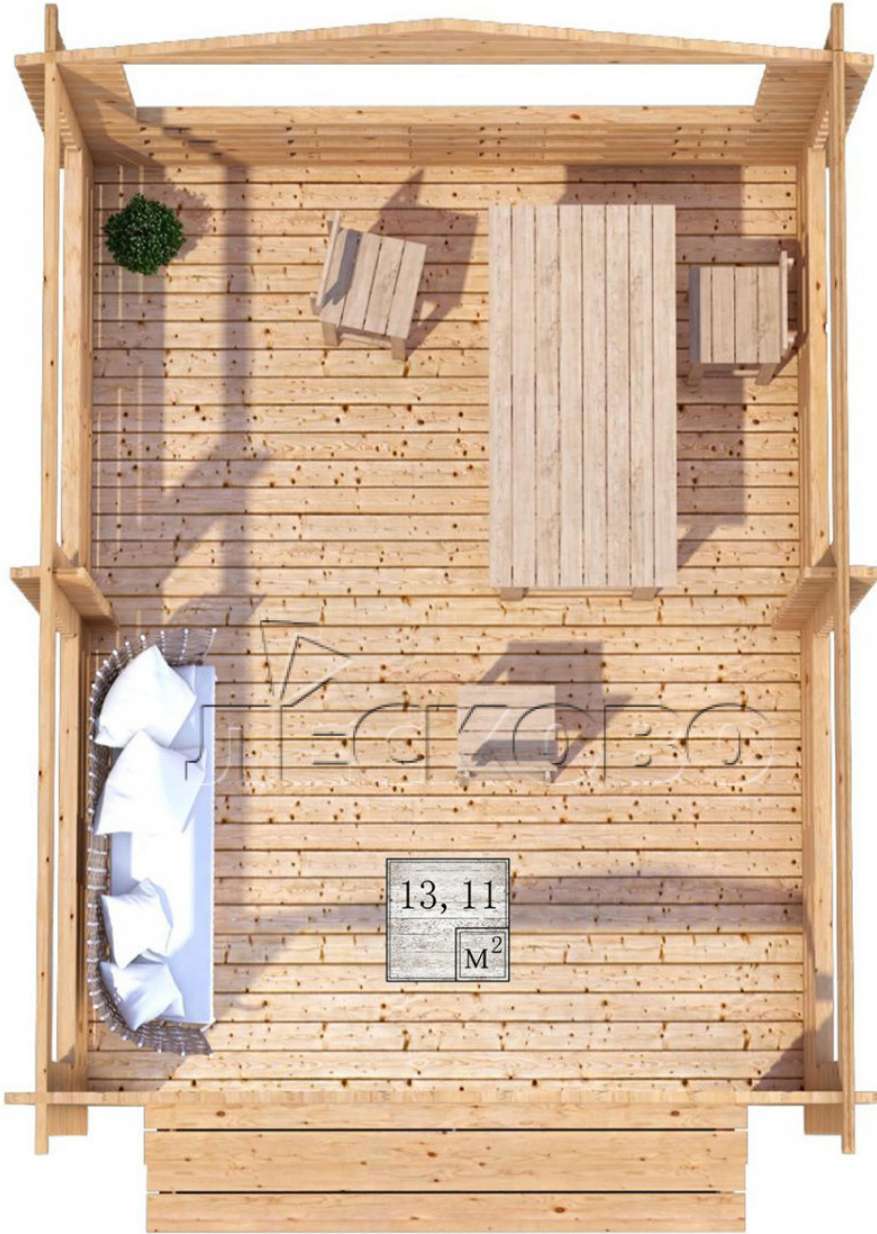

Gazebo "BS" series 3.5×4.5

Project Dimensions

3.5 × 4.5 / 13.4 m²

Full house set

1,795 €

Timber

45 MM

65 MM
+ 367 €

Project planning

3 500

4 500

13, 11
M²

Разрез

House Kit

- Wall kit: mini-chamber drying chamber 44 × 145 mm with bowls for the project. The material of the tree is spruce, pine (GOST 8486). Humidity 12-14%. The height of the walls is 2.16 m;
- Logs, lower harness: board 45 × 145 mm chamber drying 10-12%;
- Floors: floorboard 35 mm, chamber drying;
- Ceiling: imitation of a bar 20 × 135 mm, chamber drying;
- Platbands: dry planed board 20 × 100 mm;
- Roof: shingles;