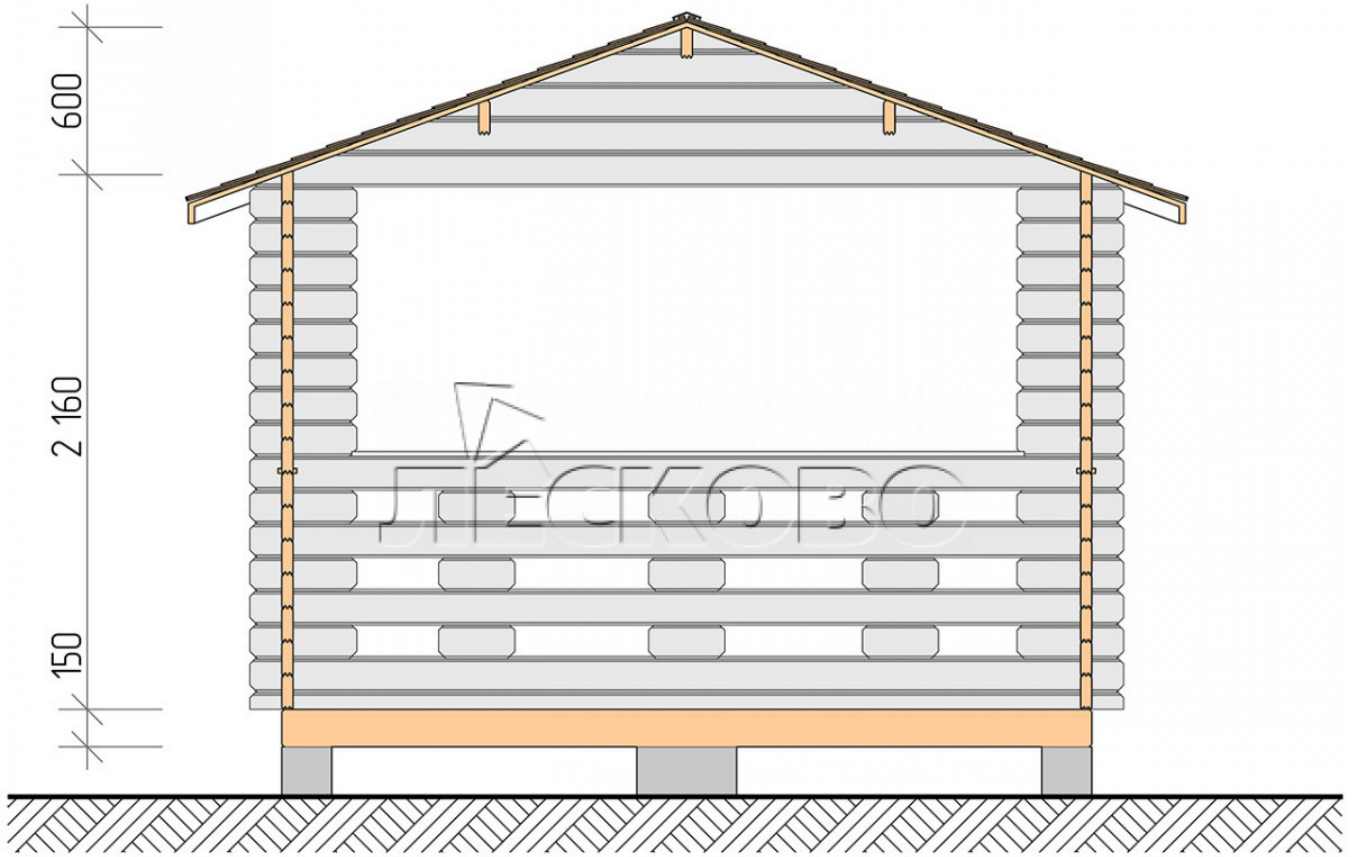

## Gazebo "BS" series 3.5×4

Project Dimensions

3.5 × 4 / 11.8 m<sup>2</sup>

Full house set

**1,583 €**

# Разрез

### House Kit

- Wall kit: mini-chamber drying chamber 44 × 145 mm with bowls for the project. The material of the tree is spruce, pine (GOST 8486). Humidity 12-14%. The height of the walls is 2.16 m;
- Logs, lower harness: board 45 × 145 mm chamber drying 10-12%;
- Floors: floorboard 35 mm, chamber drying;
- Ceiling: imitation of a bar 20 × 135 mm, chamber drying;
- Platbands: dry planed board 20 × 100 mm;
- Roof: shingles;