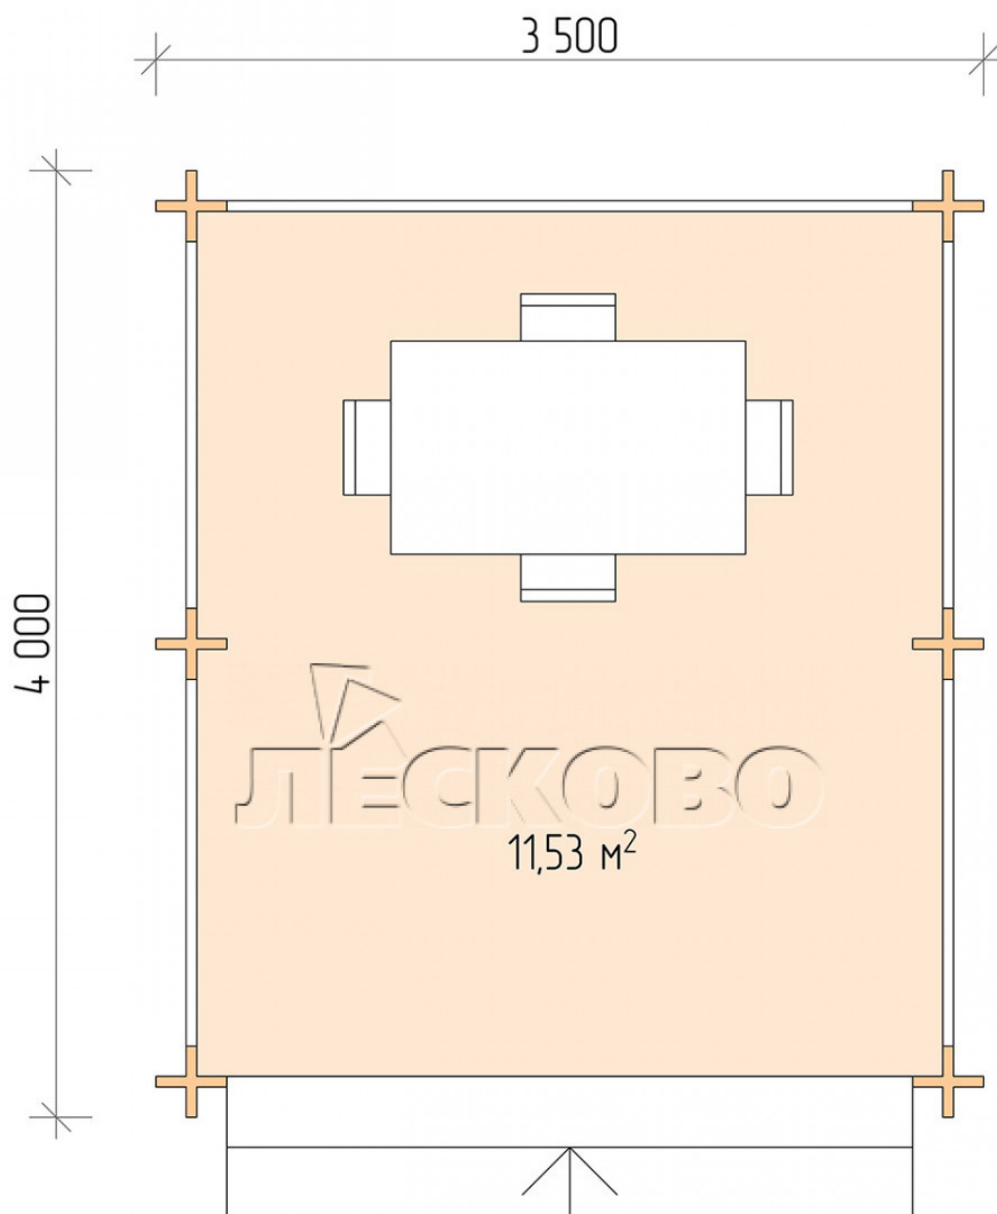

## Gazebo "BS" series 3.5×4

Project Dimensions

3.5 × 4 / 11.8 m<sup>2</sup>

Full house set

**1,583 €**

# Разрез

### House Kit

- Wall kit: mini-chamber drying chamber 44 × 145 mm with bowls for the project. The material of the tree is spruce, pine (GOST 8486). Humidity 12-14%. The height of the walls is 2.16 m;
- Logs, lower harness: board 45 × 145 mm chamber drying 10-12%;
- Floors: floorboard 35 mm, chamber drying;
- Ceiling: imitation of a bar 20 × 135 mm, chamber drying;
- Platbands: dry planed board 20 × 100 mm;
- Roof: shingles;