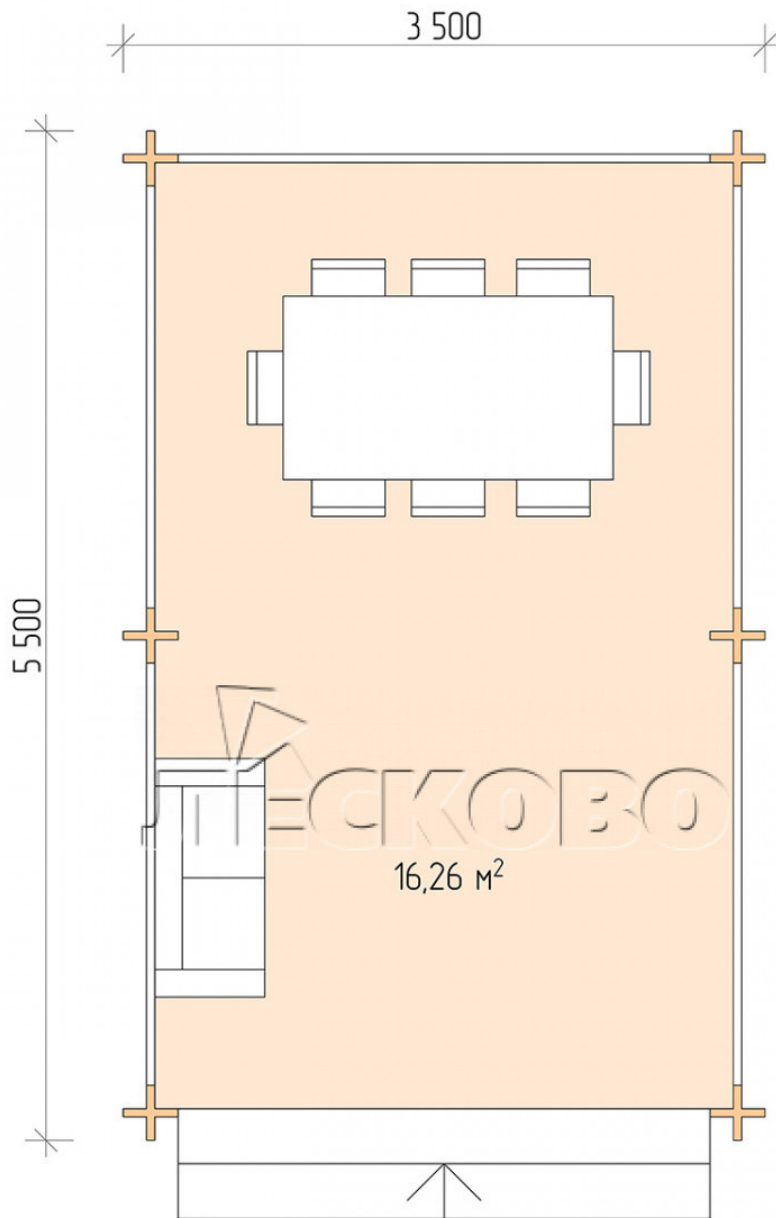

Gazebo "BS" series 3.5×5.5

Project Dimensions

3.5 × 5.5 / 16.6 m²

Full house set

2,018 €

Timber

45 MM

65 MM
+ 397 €

Project planning

3 500

5 500

16,26
M²

Разрез

House Kit

- Wall kit: mini-chamber drying chamber 44 × 145 mm with bowls for the project. The material of the tree is spruce, pine (GOST 8486). Humidity 12-14%. The height of the walls is 2.16 m;
- Logs, lower harness: board 45 × 145 mm chamber drying 10-12%;
- Floors: floorboard 35 mm, chamber drying;
- Ceiling: imitation of a bar 20 × 135 mm, chamber drying;
- Platbands: dry planed board 20 × 100 mm;
- Roof: shingles;