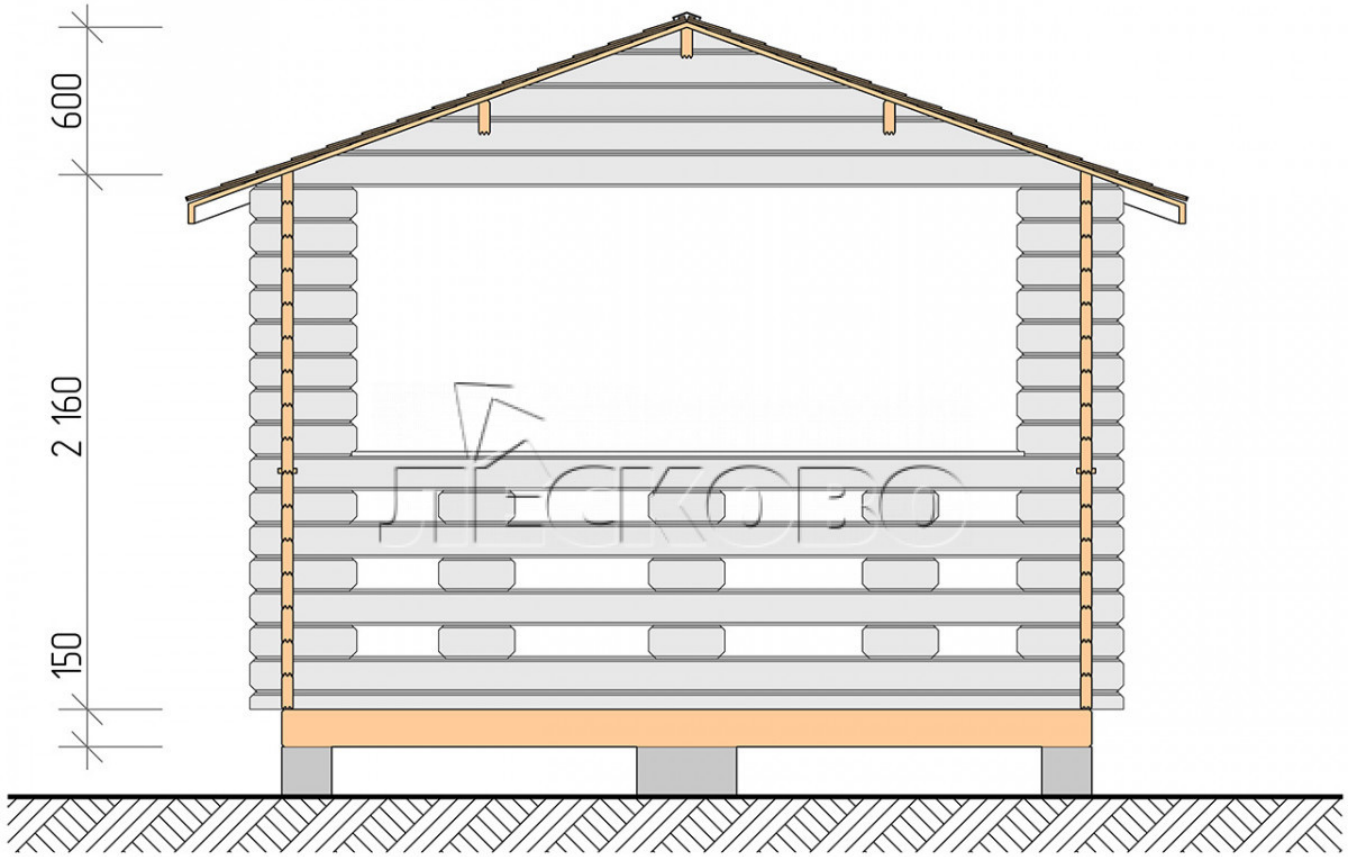

Gazebo "BS" series 3.5×5.5

Project Dimensions

3.5 × 5.5 / 16.6 m²

Full house set

2,018 €

Timber

45 MM

65 MM
+ 397 €

Project planning

3 500

5 500

16,26
M²

Разрез

House Kit

- Wall kit: mini-chamber drying chamber 44 × 145 mm with bowls for the project. The material of the tree is spruce, pine (GOST 8486). Humidity 12-14%. The height of the walls is 2.16 m;
- Logs, lower harness: board 45 × 145 mm chamber drying 10-12%;
- Floors: floorboard 35 mm, chamber drying;
- Ceiling: imitation of a bar 20 × 135 mm, chamber drying;
- Platbands: dry planed board 20 × 100 mm;
- Roof: shingles;