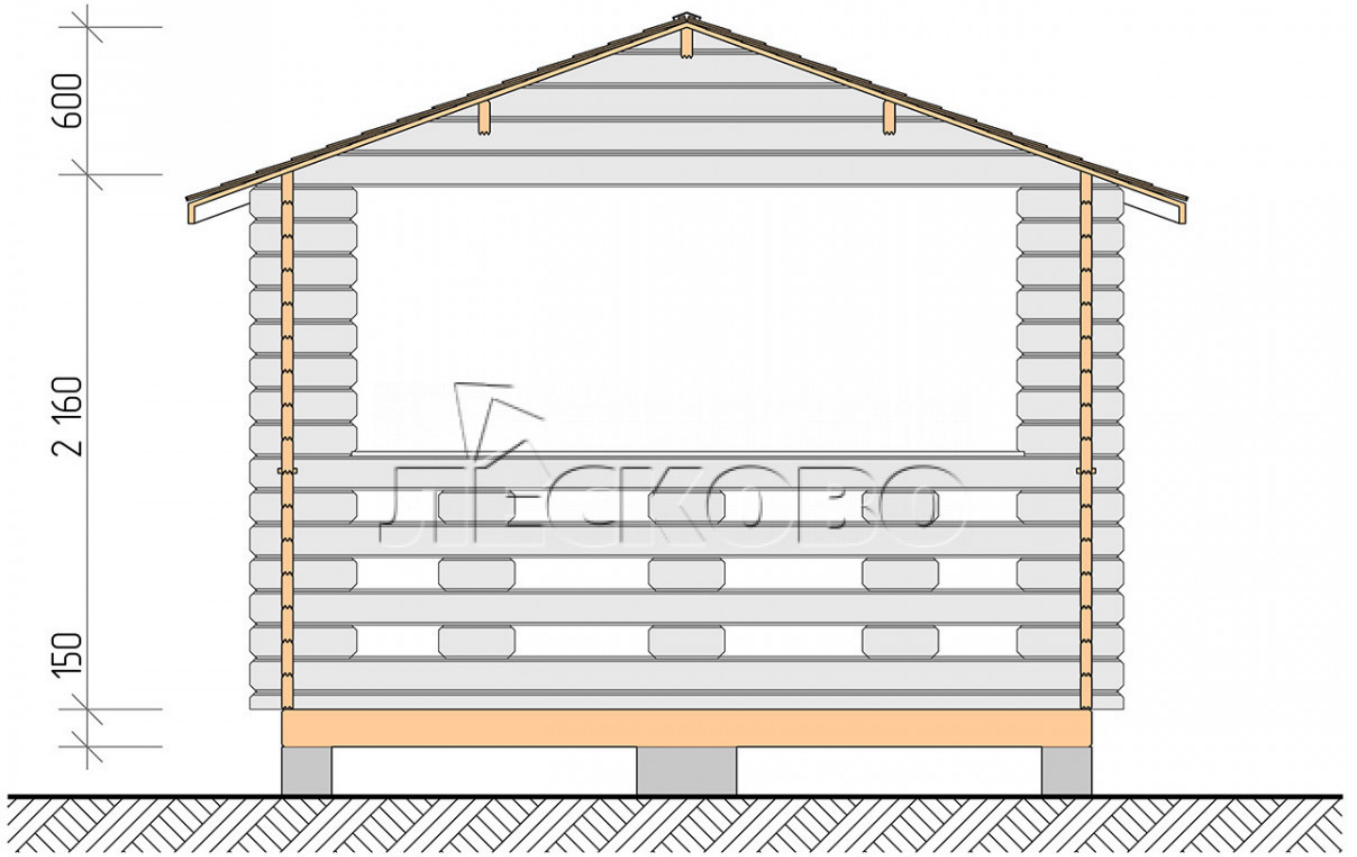

## Gazebo "BS" series 3.5×5

Project Dimensions

3.5 × 5 / 15 m<sup>2</sup>

Full house set

**1,861 €**

# Разрез

## House Kit

- Wall kit: mini-chamber drying chamber 44 × 145 mm with bowls for the project. The material of the tree is spruce, pine (GOST 8486). Humidity 12-14%. The height of the walls is 2.16 m;
- Logs, lower harness: board 45 × 145 mm chamber drying 10-12%;
- Floors: floorboard 35 mm, chamber drying;
- Ceiling: imitation of a bar 20 × 135 mm, chamber drying;
- Platbands: dry planed board 20 × 100 mm;
- Roof: shingles;