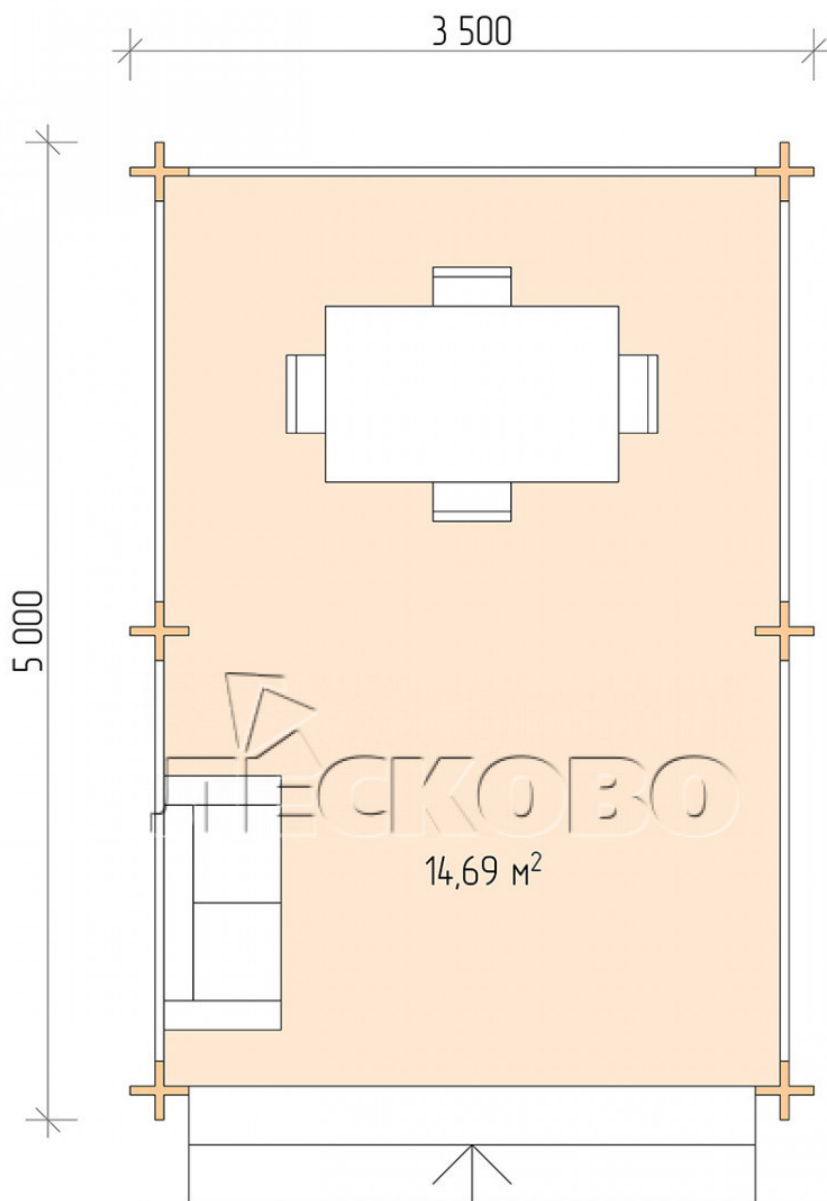

## Gazebo "BS" series 3.5×5

Project Dimensions

3.5 × 5 / 15 m<sup>2</sup>

Full house set

**1,861 €**

# Разрез

## House Kit

- Wall kit: mini-chamber drying chamber 44 × 145 mm with bowls for the project. The material of the tree is spruce, pine (GOST 8486). Humidity 12-14%. The height of the walls is 2.16 m;
- Logs, lower harness: board 45 × 145 mm chamber drying 10-12%;
- Floors: floorboard 35 mm, chamber drying;
- Ceiling: imitation of a bar 20 × 135 mm, chamber drying;
- Platbands: dry planed board 20 × 100 mm;
- Roof: shingles;