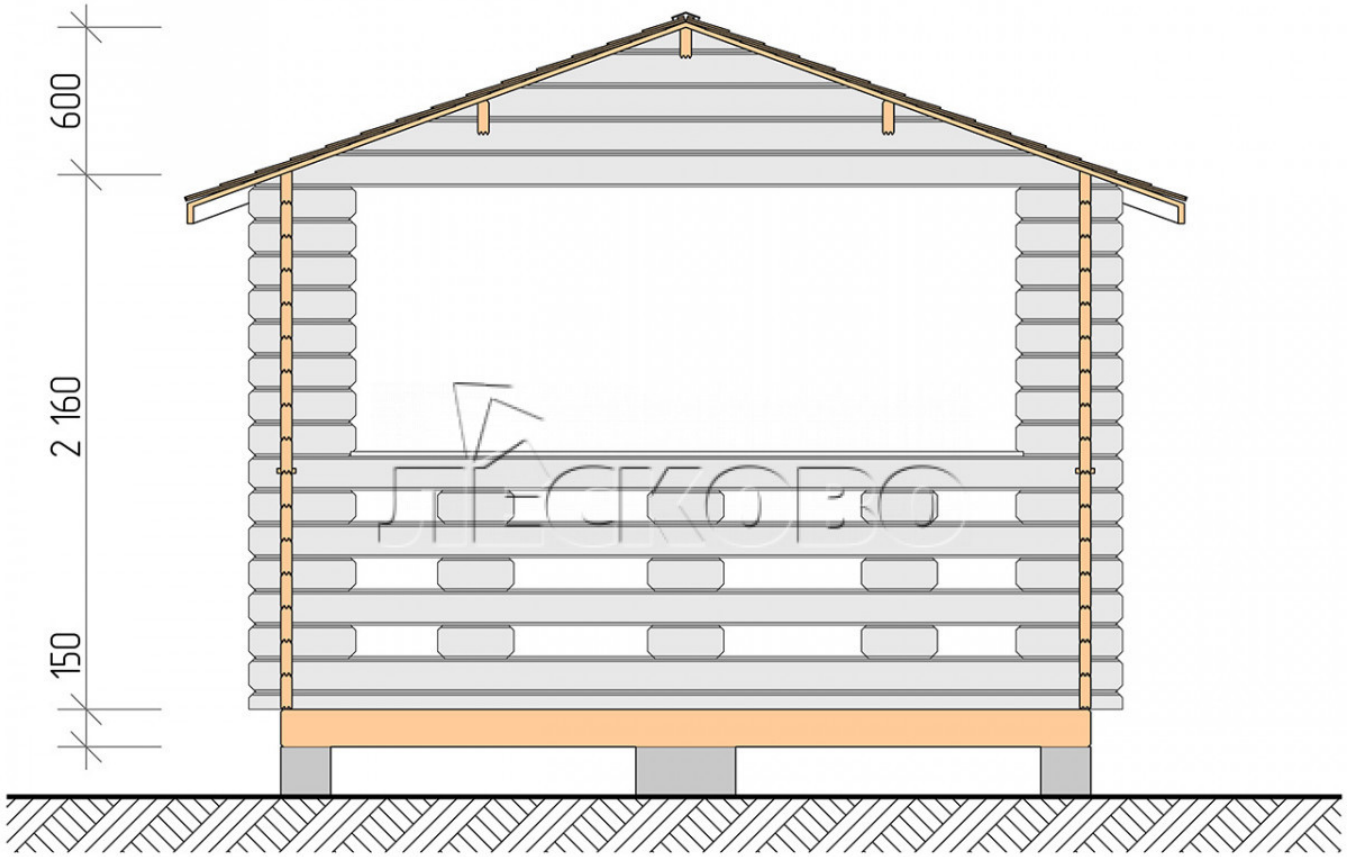

## Gazebo "BS" series 3.5×6

Project Dimensions

3.5 × 6 / 18.2 m<sup>2</sup>

Full house set

**2,178 €**

# Разрез

### House Kit

- Wall kit: mini-chamber drying chamber 44 × 145 mm with bowls for the project. The material of the tree is spruce, pine (GOST 8486). Humidity 12-14%. The height of the walls is 2.16 m;
- Logs, lower harness: board 45 × 145 mm chamber drying 10-12%;
- Floors: floorboard 35 mm, chamber drying;
- Ceiling: imitation of a bar 20 × 135 mm, chamber drying;
- Platbands: dry planed board 20 × 100 mm;
- Roof: shingles;