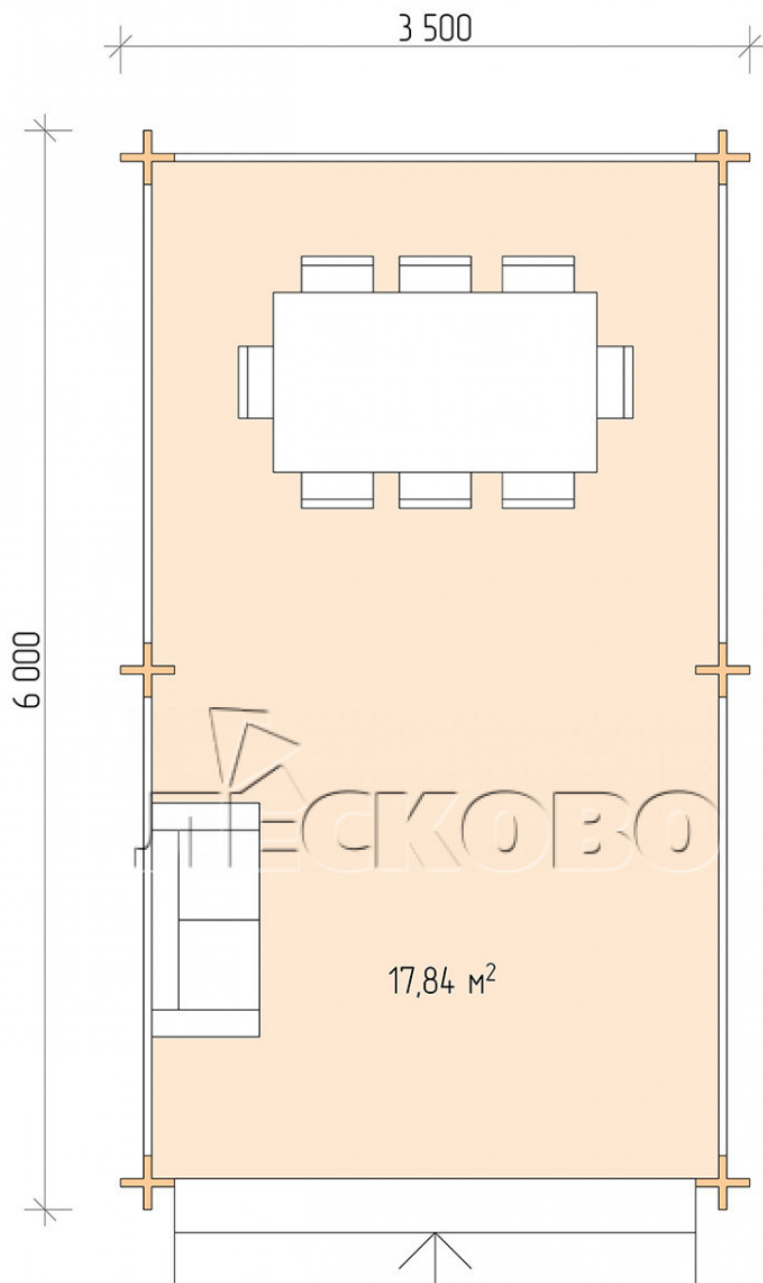

## Gazebo "BS" series 3.5×6

Project Dimensions

3.5 × 6 / 18.2 m<sup>2</sup>

Full house set

**2,178 €**

# Разрез

### House Kit

- Wall kit: mini-chamber drying chamber 44 × 145 mm with bowls for the project. The material of the tree is spruce, pine (GOST 8486). Humidity 12-14%. The height of the walls is 2.16 m;
- Logs, lower harness: board 45 × 145 mm chamber drying 10-12%;
- Floors: floorboard 35 mm, chamber drying;
- Ceiling: imitation of a bar 20 × 135 mm, chamber drying;
- Platbands: dry planed board 20 × 100 mm;
- Roof: shingles;