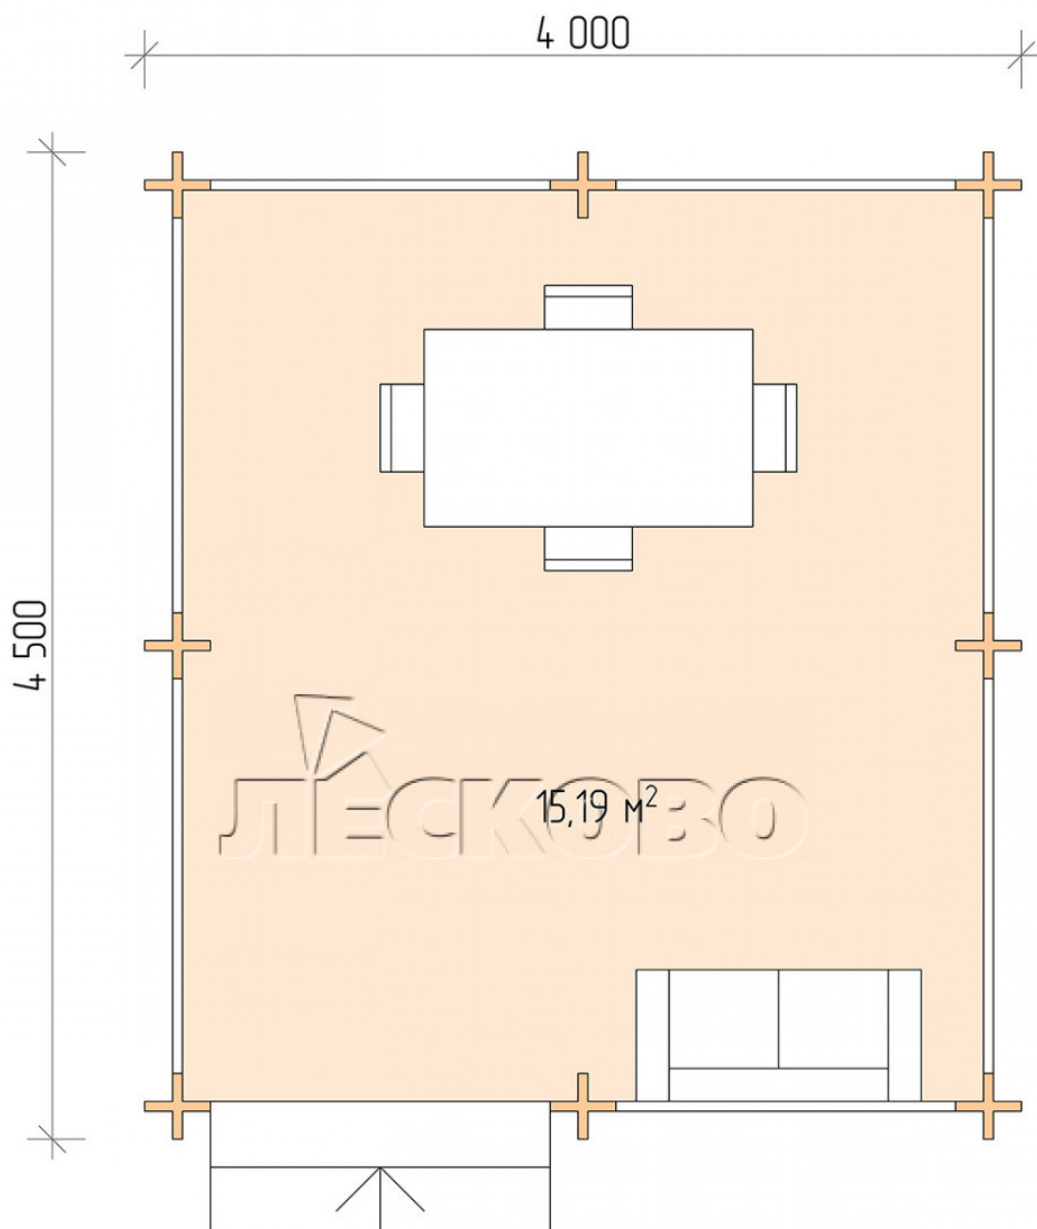

## Gazebo "BS" series 4×4.5

Project Dimensions

4 × 4.5 / 15.6 m<sup>2</sup>

Full house set

**2,074 €**

# Разрез

### House Kit

- Wall kit: mini-chamber drying chamber  $44 \times 145$  mm with bowls for the project. The material of the tree is spruce, pine (GOST 8486). Humidity 12-14%. The height of the walls is 2.16 m;
- Logs, lower harness: board  $45 \times 145$  mm chamber drying 10-12%;
- Floors: floorboard 35 mm, chamber drying;
- Ceiling: imitation of a bar  $20 \times 135$  mm, chamber drying;
- Platbands: dry planed board  $20 \times 100$  mm;
- Roof: shingles;