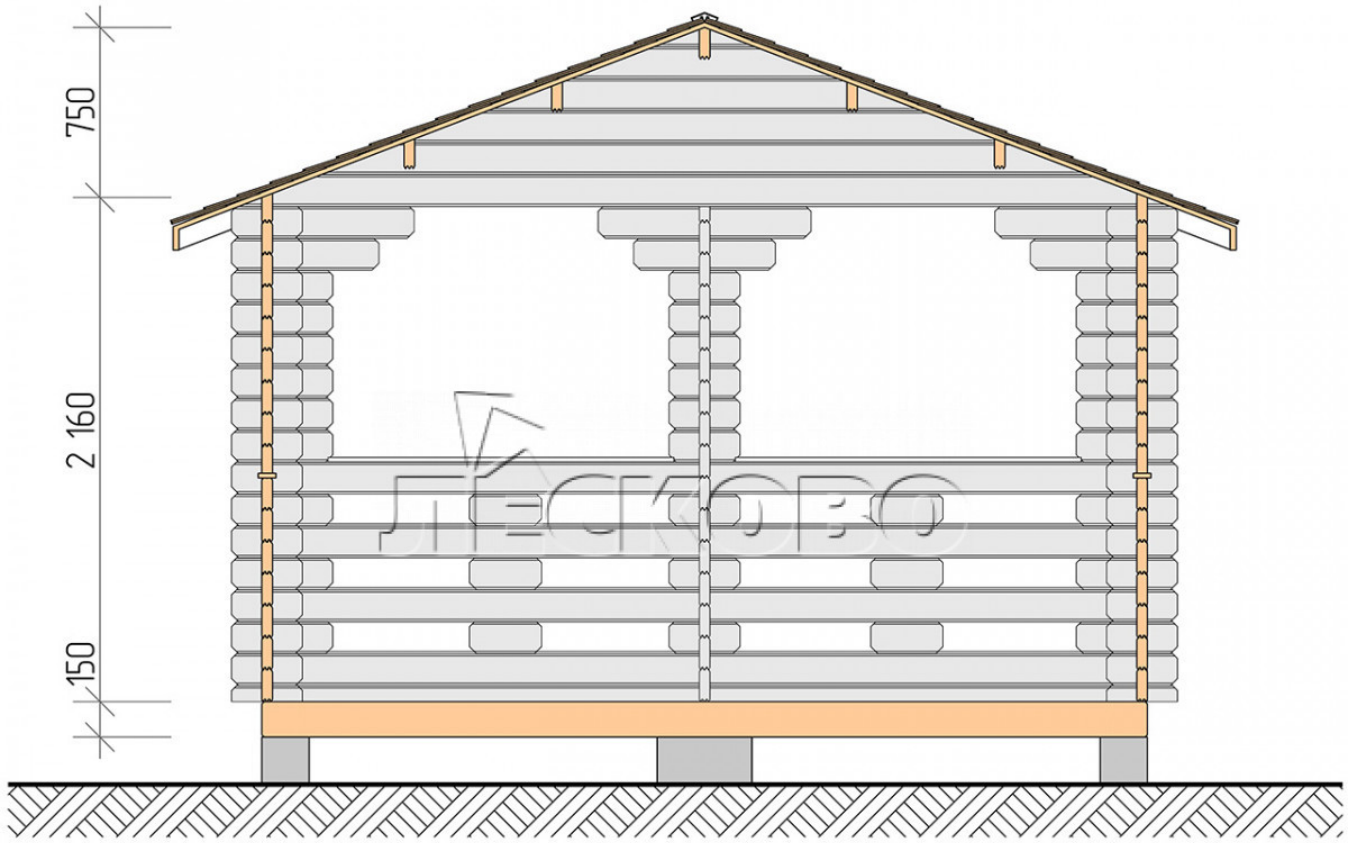

## Gazebo "BS" series 4×4.5

Project Dimensions

4 × 4.5 / 15.6 m<sup>2</sup>

Full house set

**2,074 €**

# Разрез

### House Kit

- Wall kit: mini-chamber drying chamber  $44 \times 145$  mm with bowls for the project. The material of the tree is spruce, pine (GOST 8486). Humidity 12-14%. The height of the walls is 2.16 m;
- Logs, lower harness: board  $45 \times 145$  mm chamber drying 10-12%;
- Floors: floorboard 35 mm, chamber drying;
- Ceiling: imitation of a bar  $20 \times 135$  mm, chamber drying;
- Platbands: dry planed board  $20 \times 100$  mm;
- Roof: shingles;