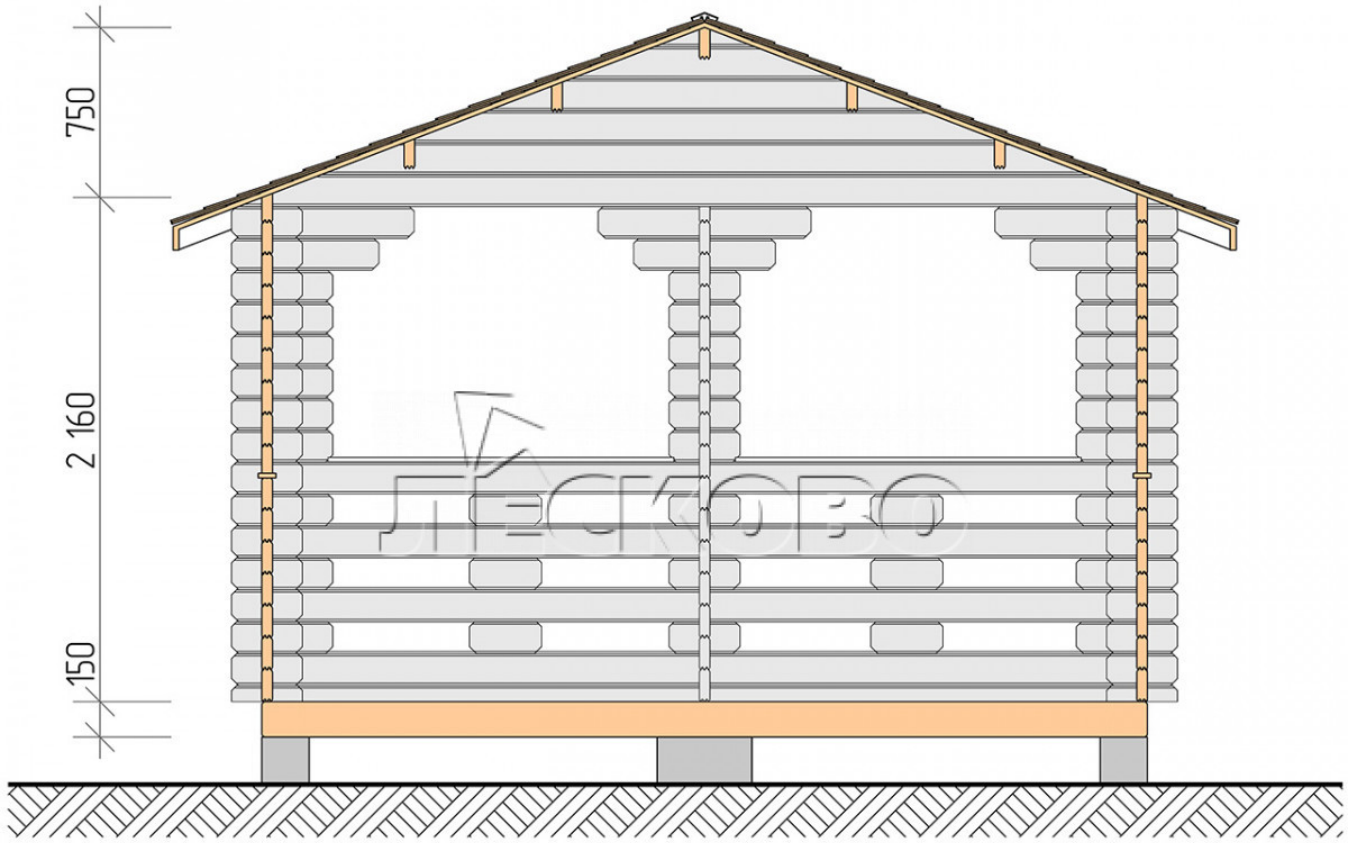

Gazebo "BS" series 4x4

Project Dimensions

4 × 4 / 13.7 m²

Full house set

1,966 €

Timber

45 MM

65 MM
+ 452 €

Project planning

4 000

4 000

Разрез

House Kit

- Wall kit: mini-chamber drying chamber 44 × 145 mm with bowls for the project. The material of the tree is spruce, pine (GOST 8486). Humidity 12-14%. The height of the walls is 2.16 m;
- Logs, lower harness: board 45 × 145 mm chamber drying 10-12%;
- Floors: floorboard 35 mm, chamber drying;
- Ceiling: imitation of a bar 20 × 135 mm, chamber drying;
- Platbands: dry planed board 20 × 100 mm;
- Roof: shingles;