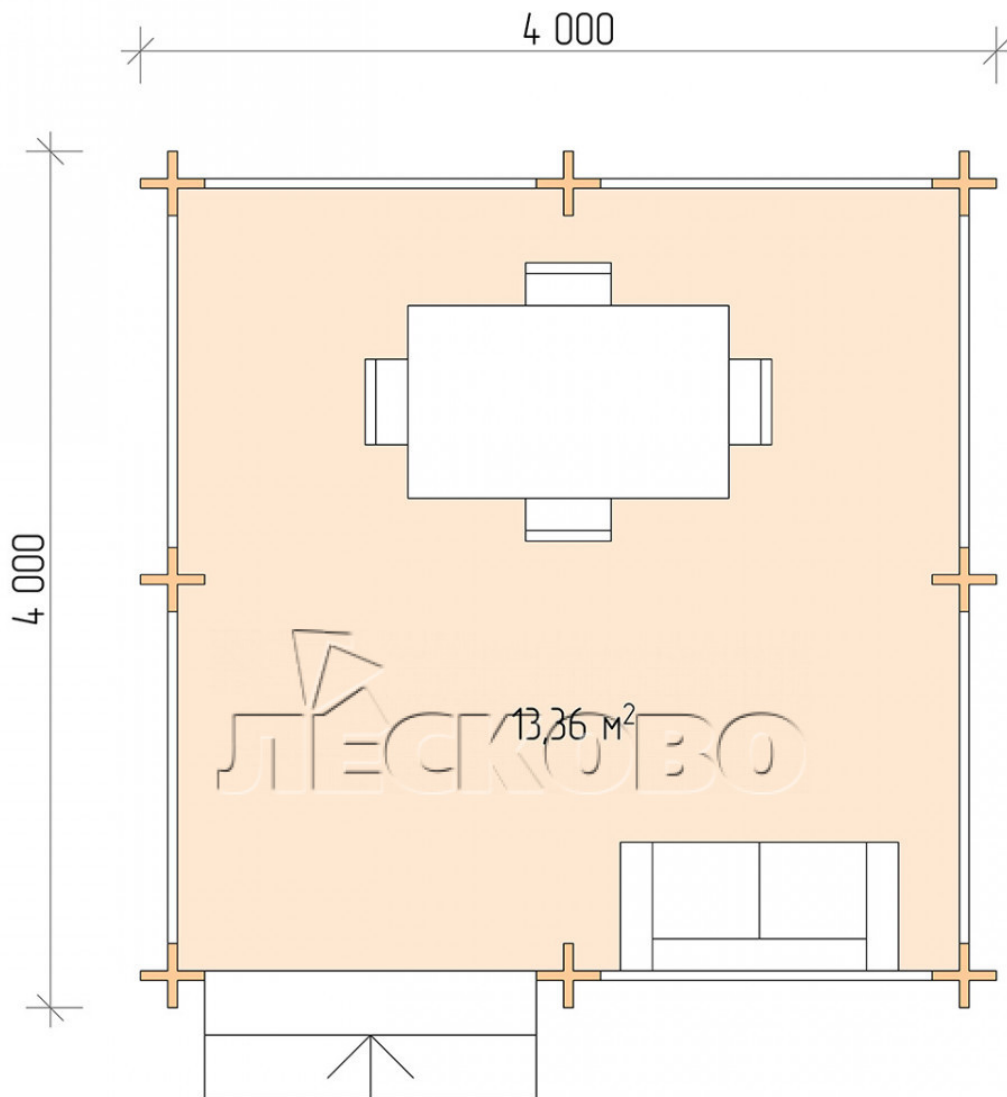

Gazebo "BS" series 4x4

Project Dimensions

4 × 4 / 13.7 m²

Full house set

1,966 €

Timber

45 MM

65 MM
+ 452 €

Project planning

4 000

4 000

Разрез

House Kit

- Wall kit: mini-chamber drying chamber 44 × 145 mm with bowls for the project. The material of the tree is spruce, pine (GOST 8486). Humidity 12-14%. The height of the walls is 2.16 m;
- Logs, lower harness: board 45 × 145 mm chamber drying 10-12%;
- Floors: floorboard 35 mm, chamber drying;
- Ceiling: imitation of a bar 20 × 135 mm, chamber drying;
- Platbands: dry planed board 20 × 100 mm;
- Roof: shingles;

- Skirting board 35 mm.

+7 (927) 738-08-11

г. Самара, ул. Дачная, д. 28, оф. 7