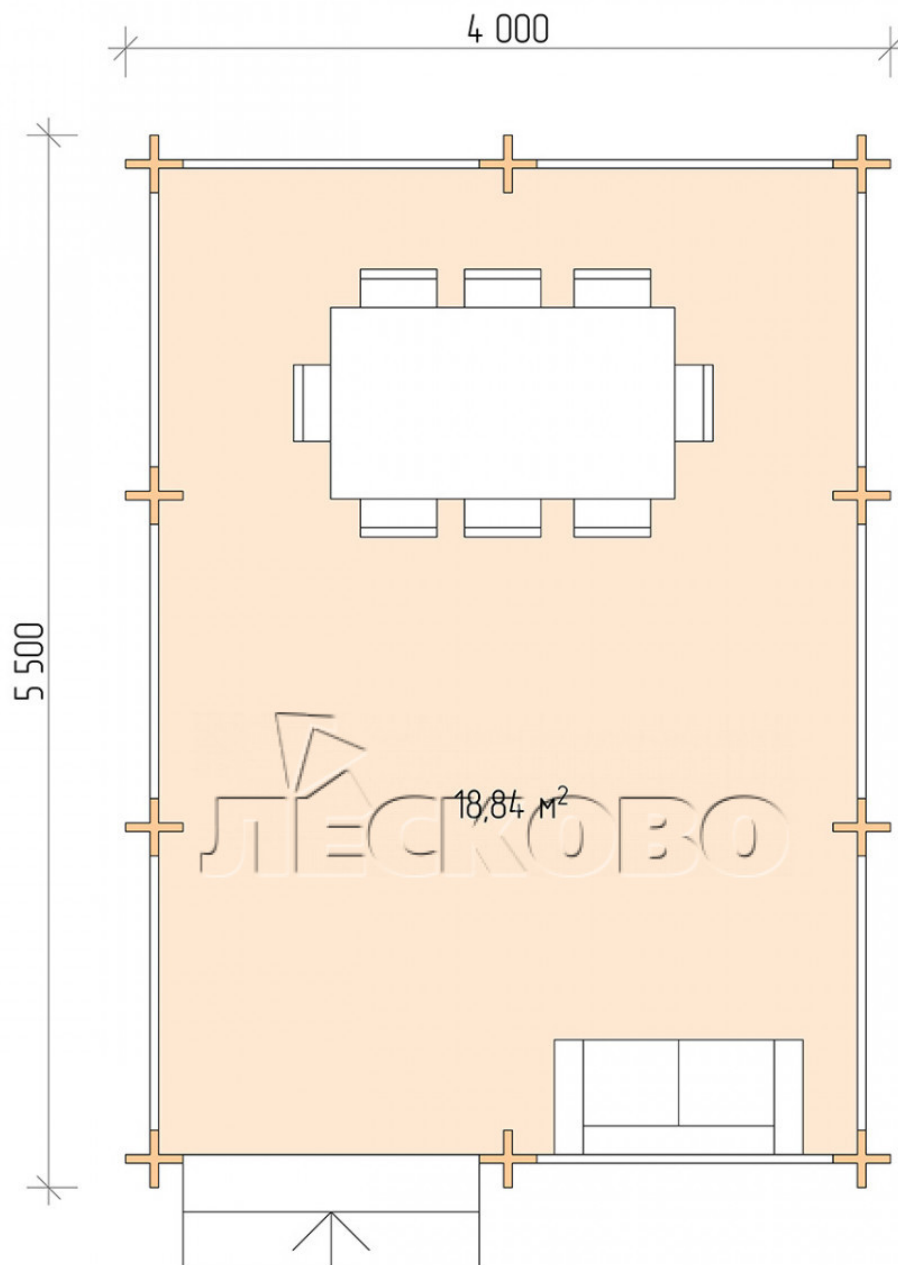

## Gazebo "BS" series 4×5.5

Project Dimensions

4 × 5.5 / 19.3 m<sup>2</sup>

Full house set

**2,537 €**

# Разрез

### House Kit

- Wall kit: mini-chamber drying chamber  $44 \times 145$  mm with bowls for the project. The material of the tree is spruce, pine (GOST 8486). Humidity 12-14%. The height of the walls is 2.16 m;
- Logs, lower harness: board  $45 \times 145$  mm chamber drying 10-12%;
- Floors: floorboard 35 mm, chamber drying;
- Ceiling: imitation of a bar  $20 \times 135$  mm, chamber drying;
- Platbands: dry planed board  $20 \times 100$  mm;
- Roof: shingles;