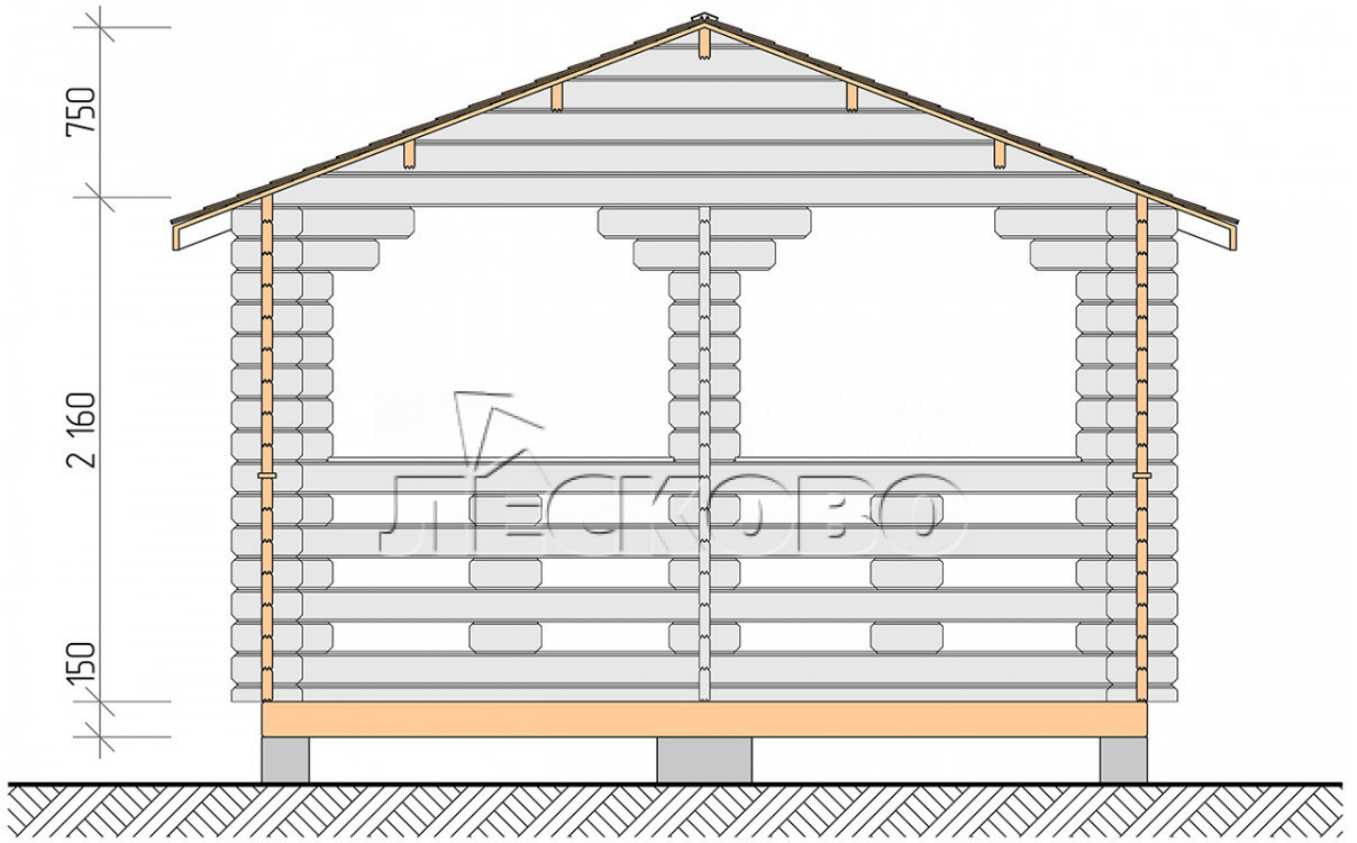

## Gazebo "BS" series 4×5.5

Project Dimensions

4 × 5.5 / 19.3 m<sup>2</sup>

Full house set

**2,537 €**

# Разрез

### House Kit

- Wall kit: mini-chamber drying chamber  $44 \times 145$  mm with bowls for the project. The material of the tree is spruce, pine (GOST 8486). Humidity 12-14%. The height of the walls is 2.16 m;
- Logs, lower harness: board  $45 \times 145$  mm chamber drying 10-12%;
- Floors: floorboard 35 mm, chamber drying;
- Ceiling: imitation of a bar  $20 \times 135$  mm, chamber drying;
- Platbands: dry planed board  $20 \times 100$  mm;
- Roof: shingles;